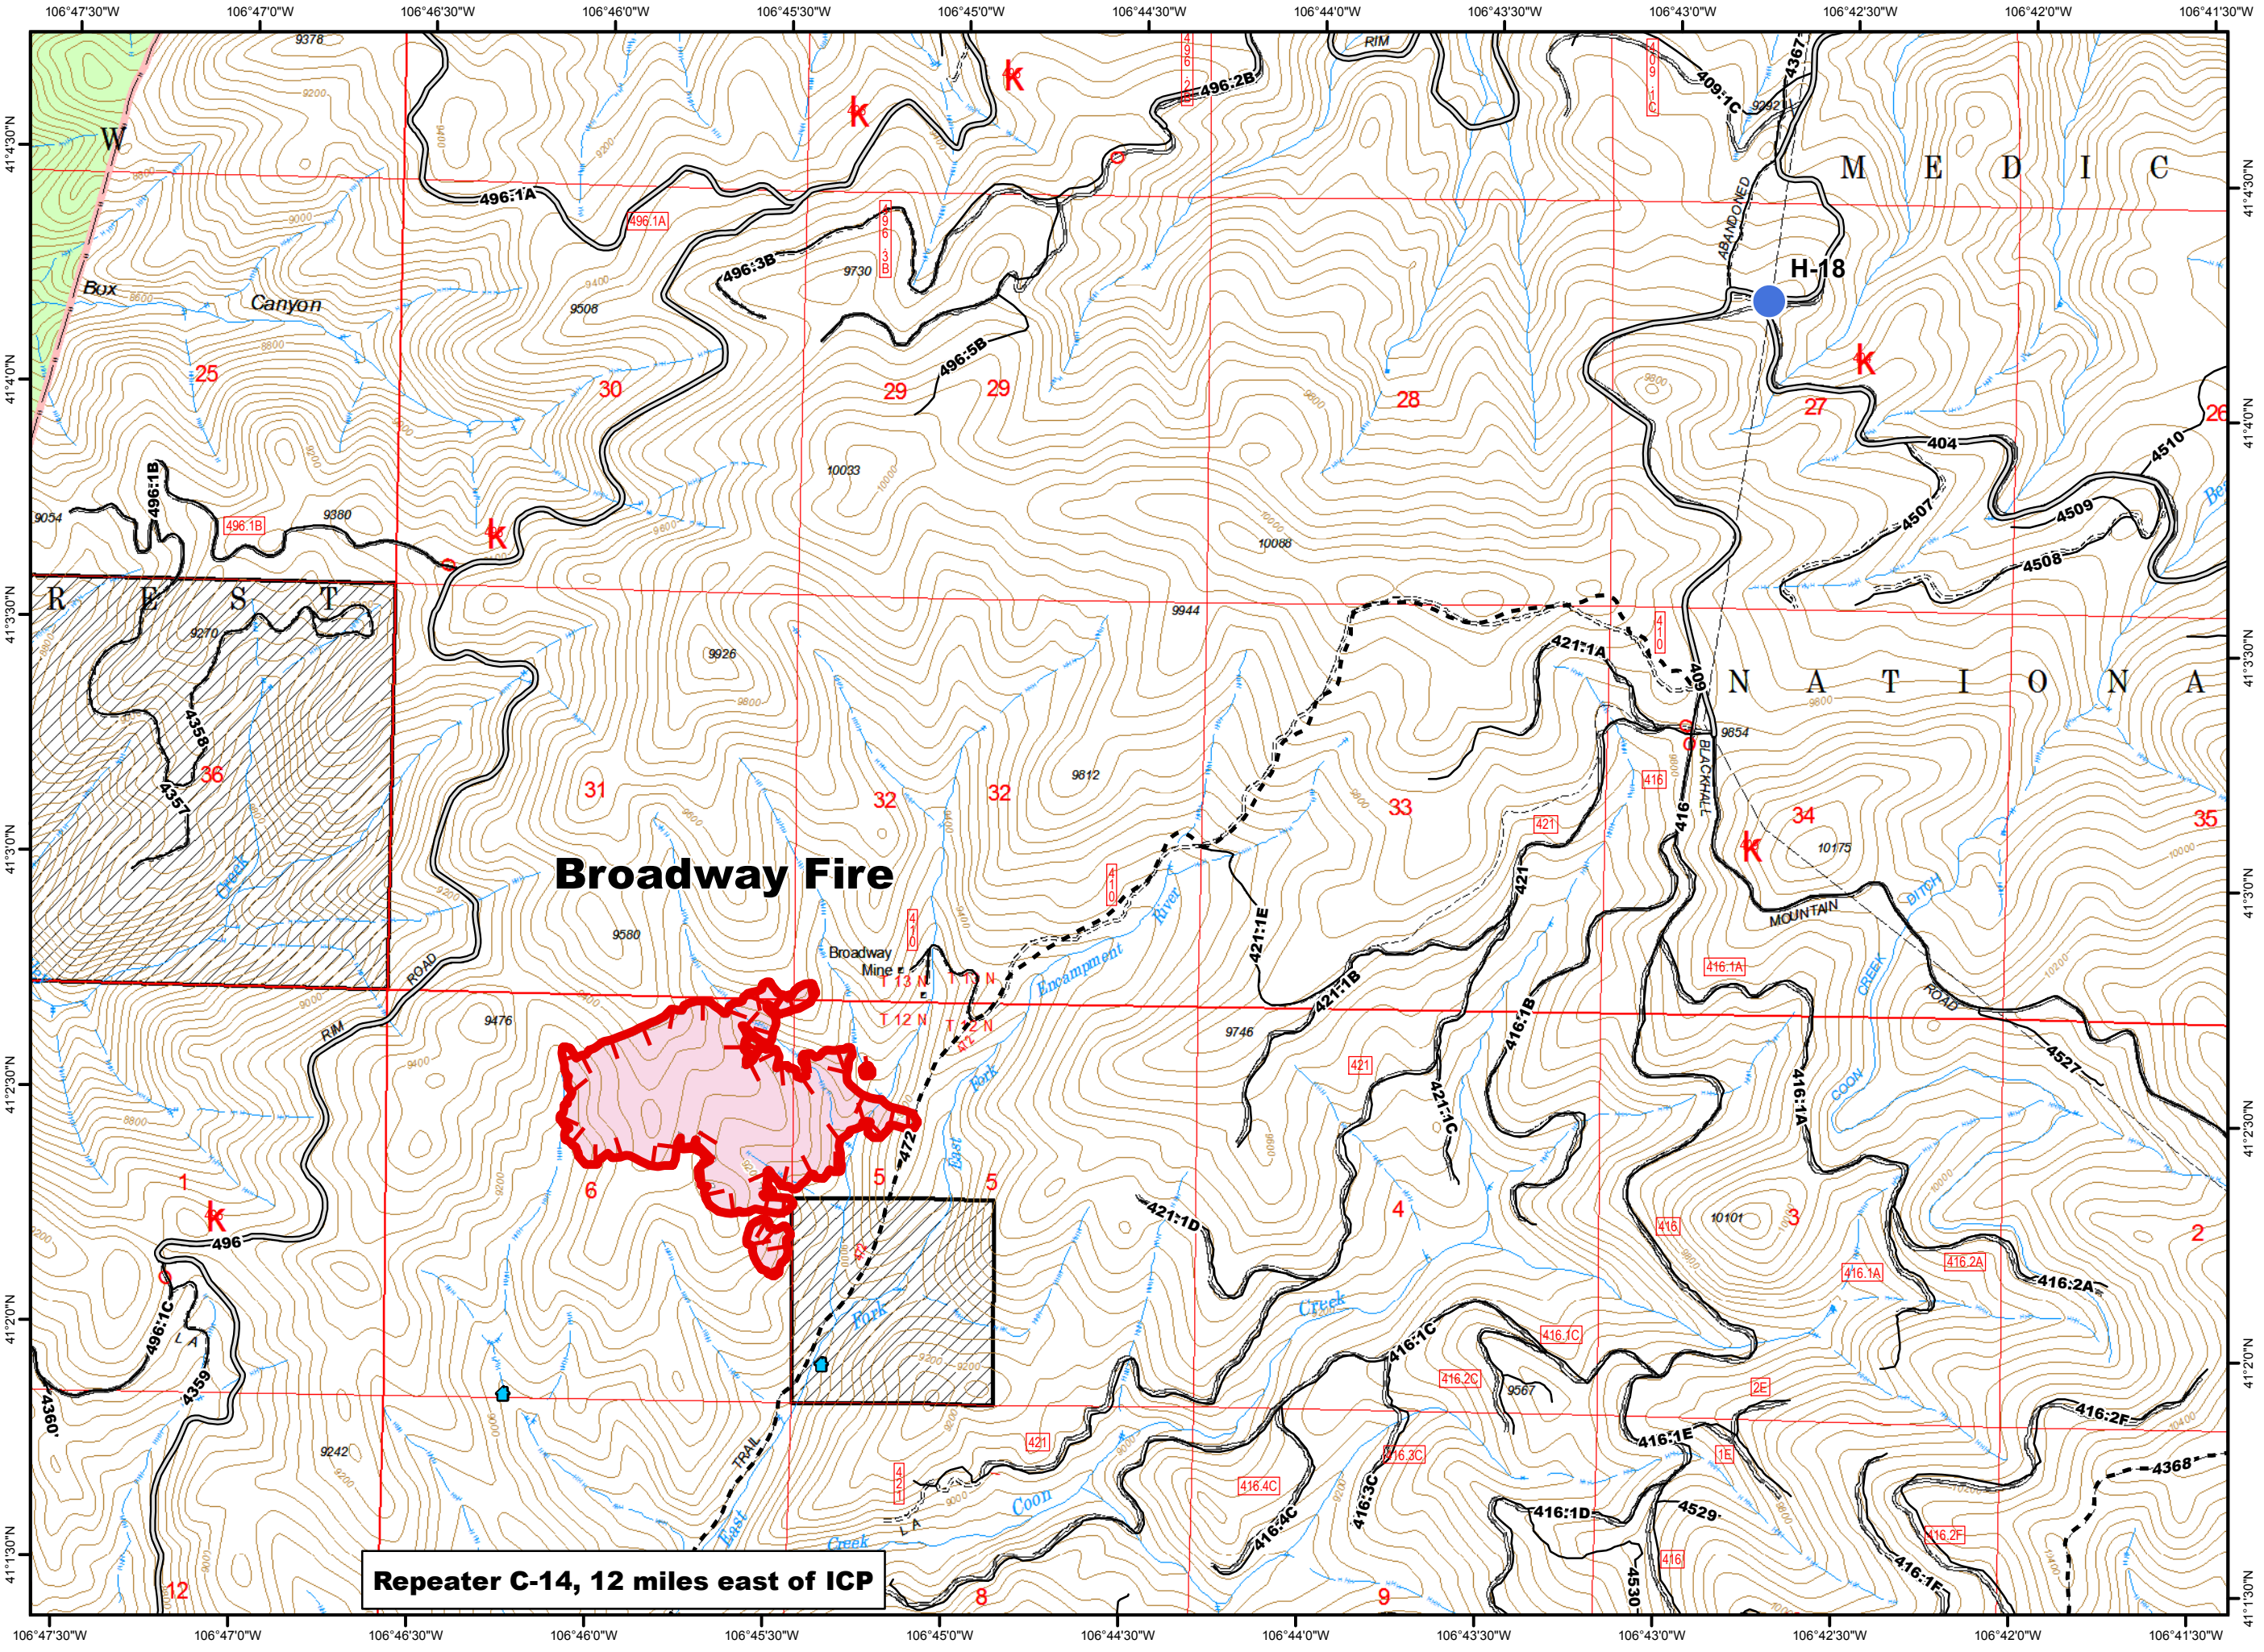

- Legend**
- Uncontrolled Fire Edge
 - Historic Cabin
 - Helispot

Repeater C-14, 12 miles east of ICP