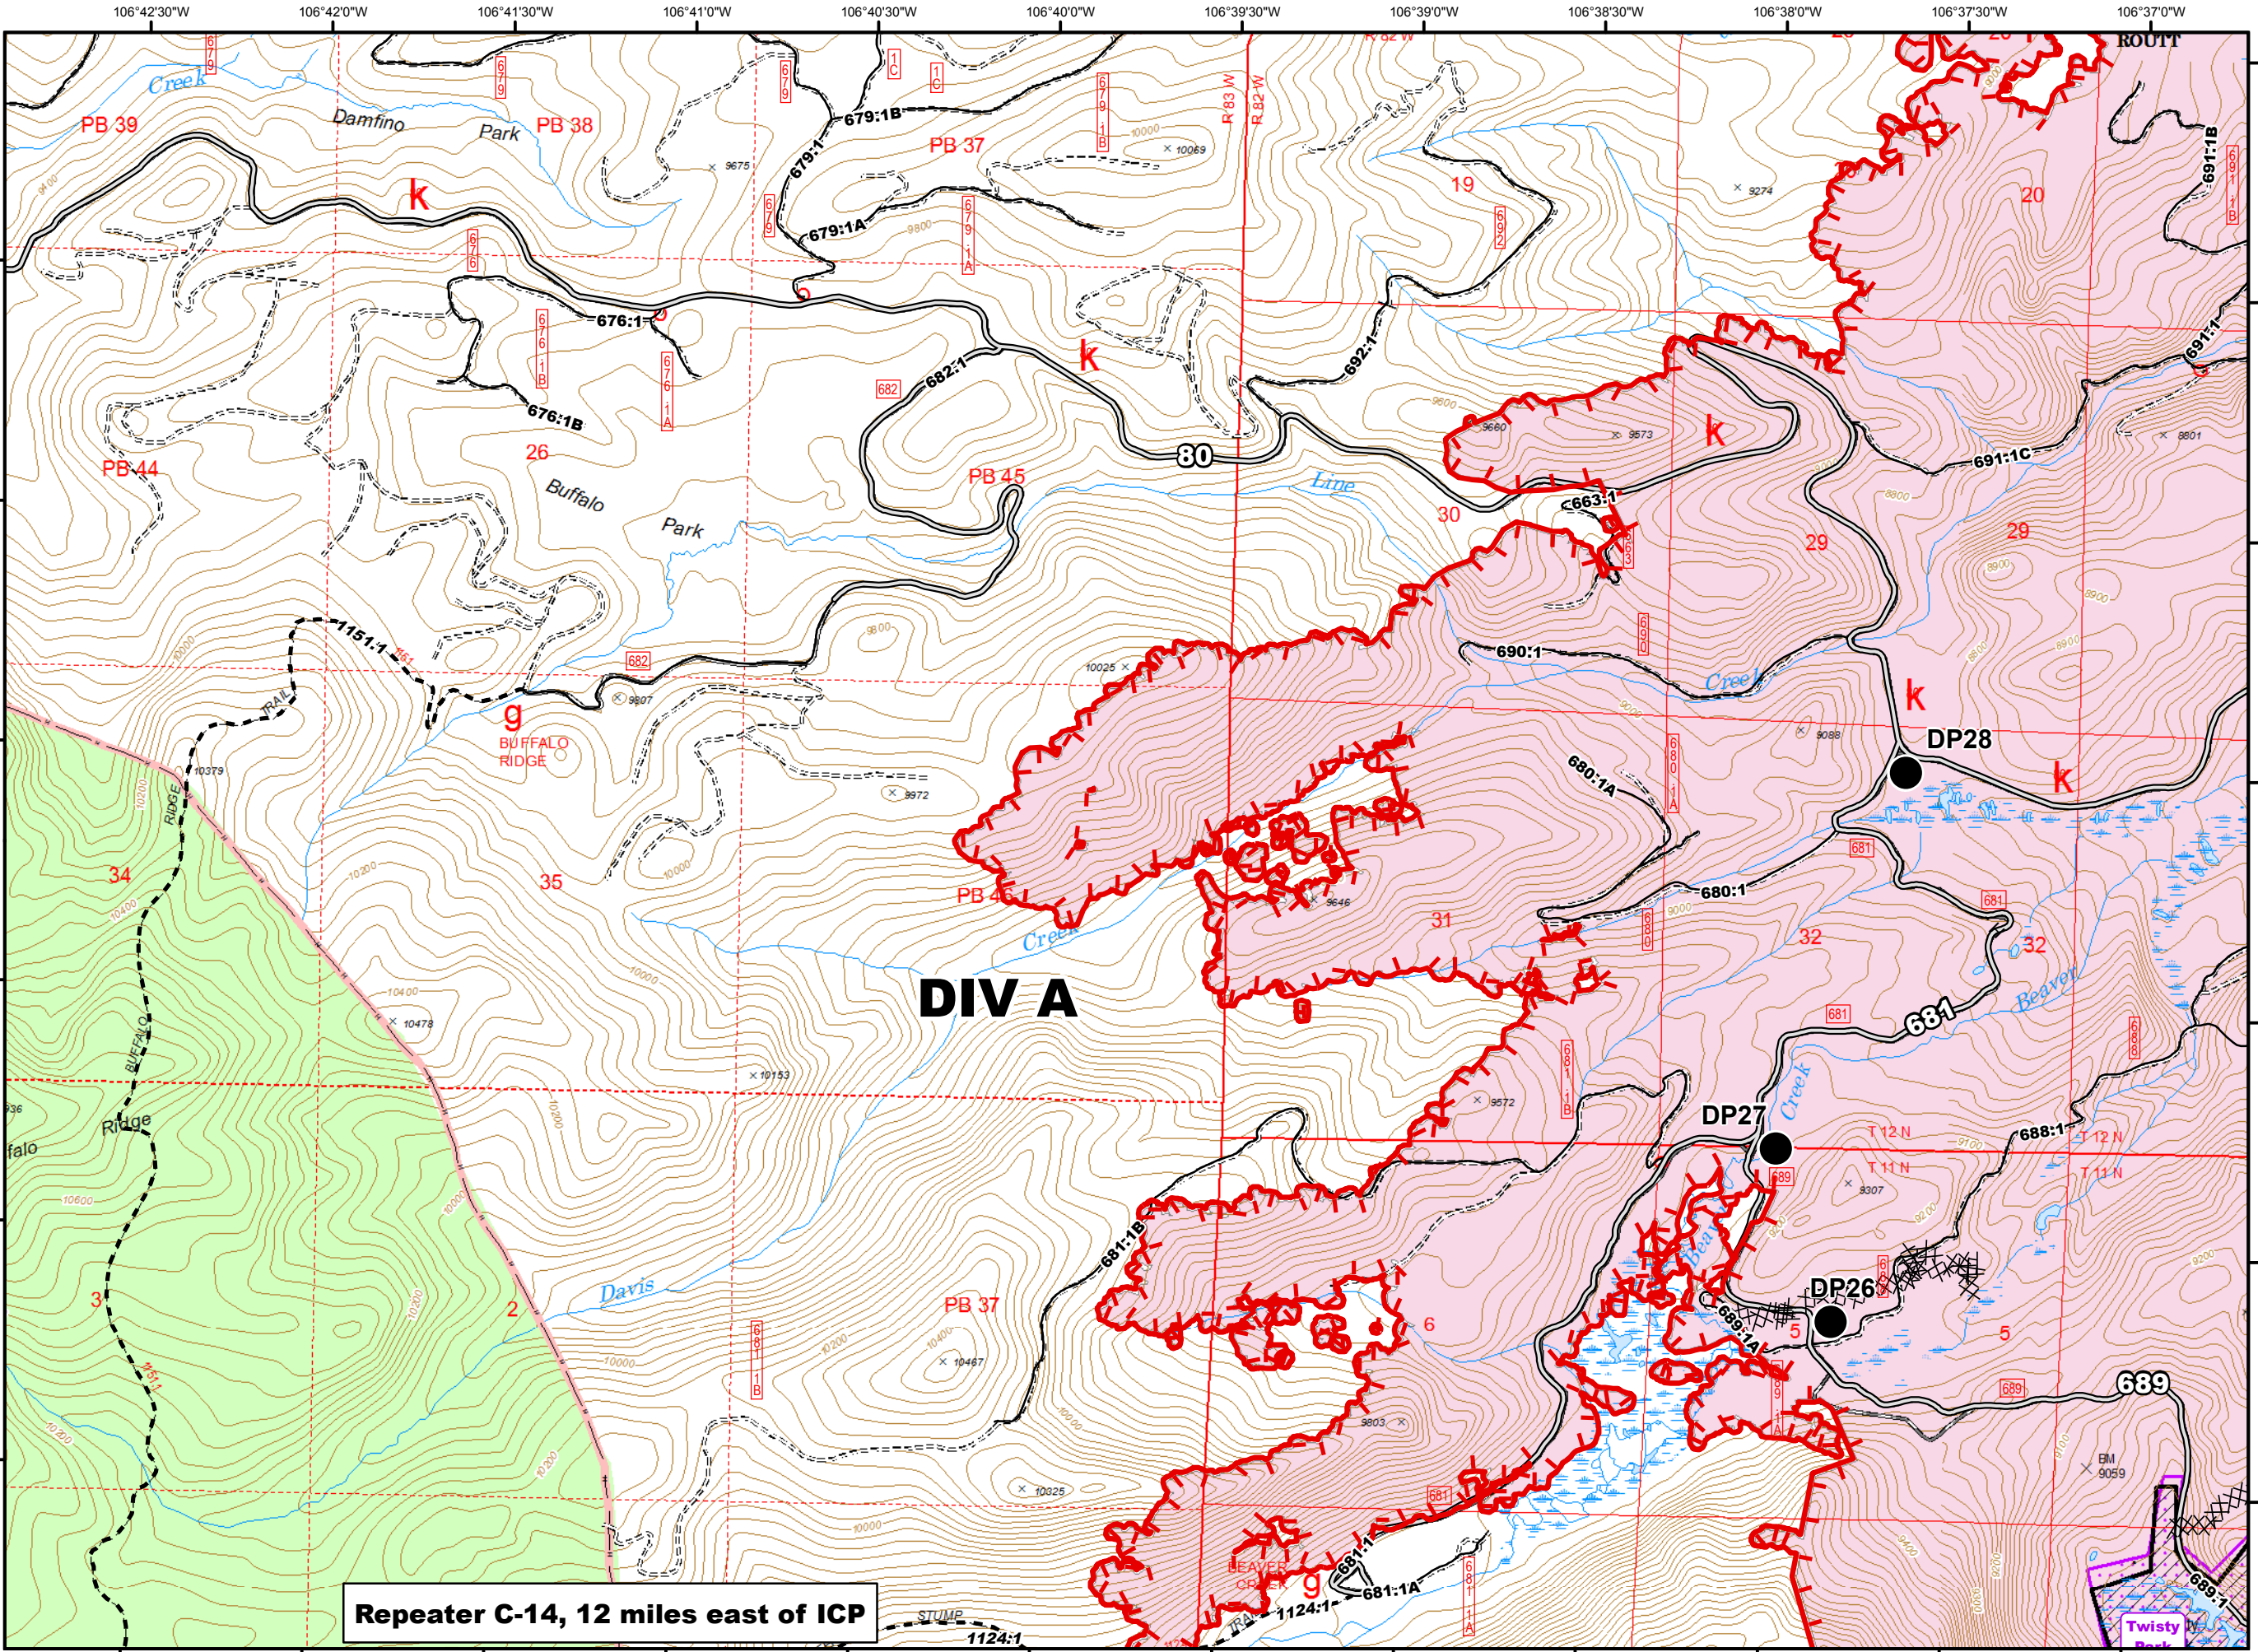

B

Map Created: 8/22/2016
9:42:47 PM

Legend

- Drop Point
- └─┘ Uncontrolled Fire Edge
- XXXXX Completed Dozer Line
- H · H · Hand Line
- ▣ Subdivisions

Repeater C-14, 12 miles east of ICP