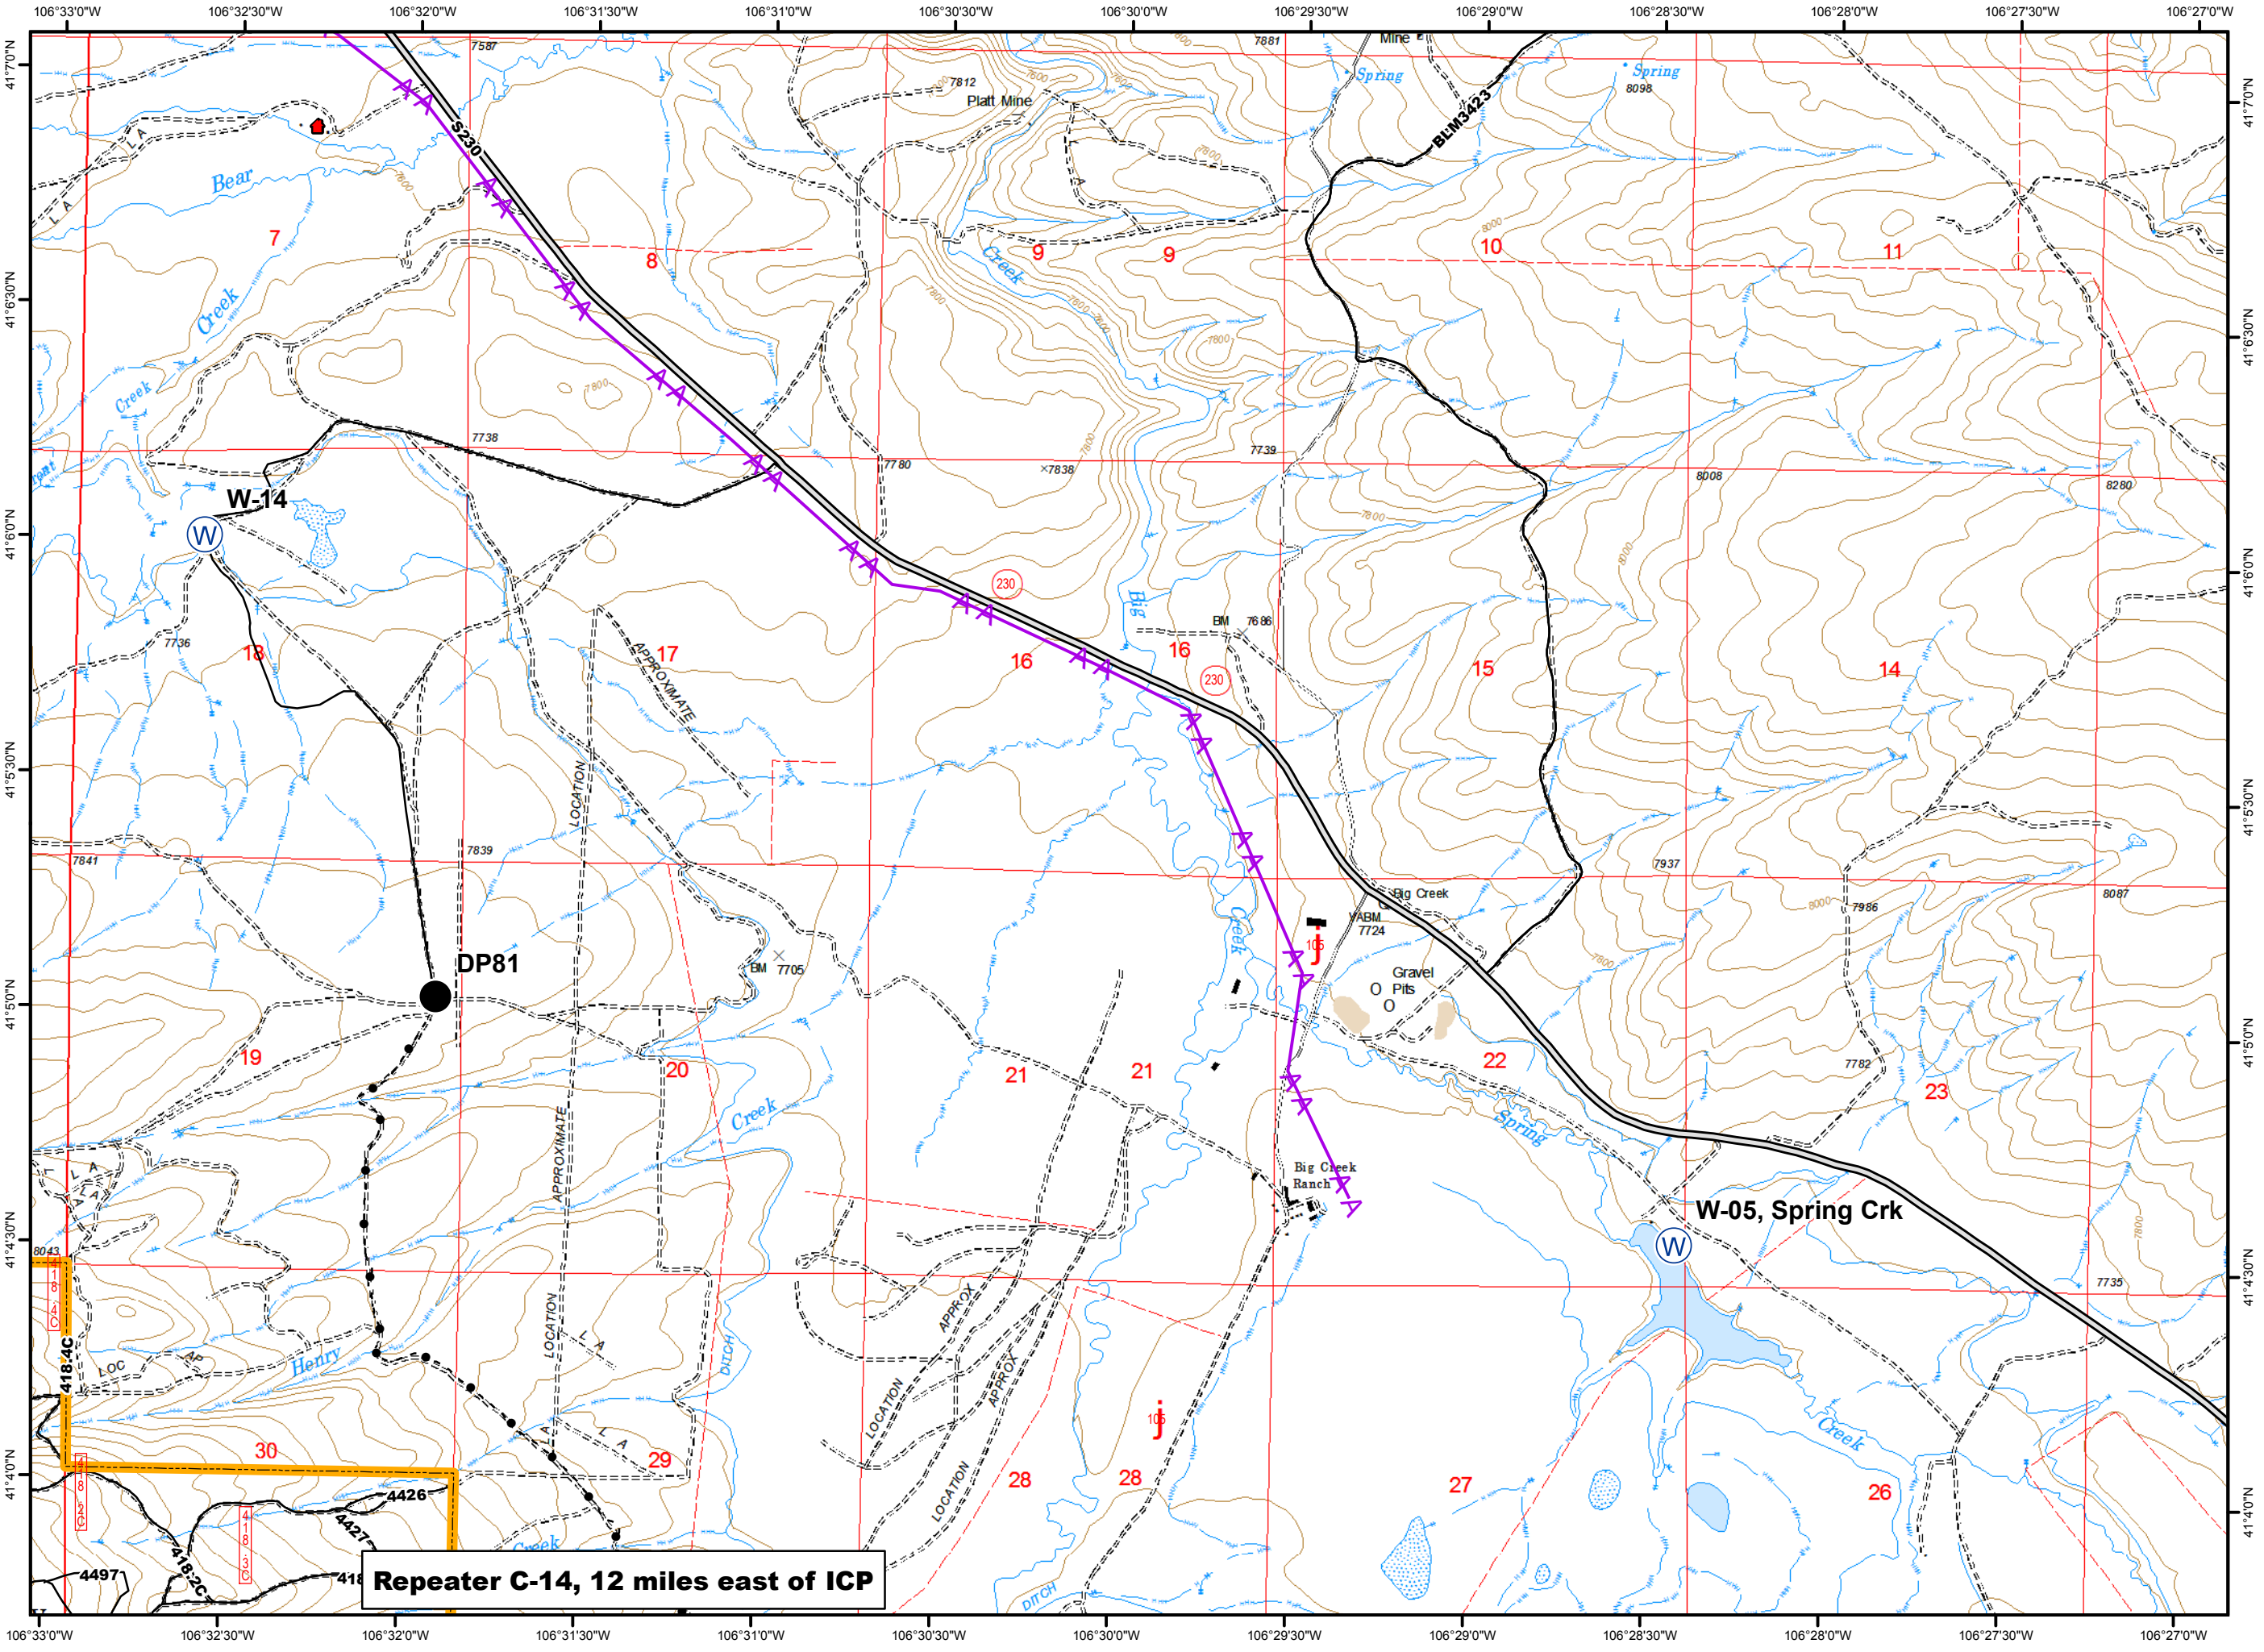

- Legend**
- Defensible, Prep and Hold
 - Drop Point
 - Water Source
 - Highlighted Manmade Feature
 - Powerlines

Repeater C-14, 12 miles east of ICP