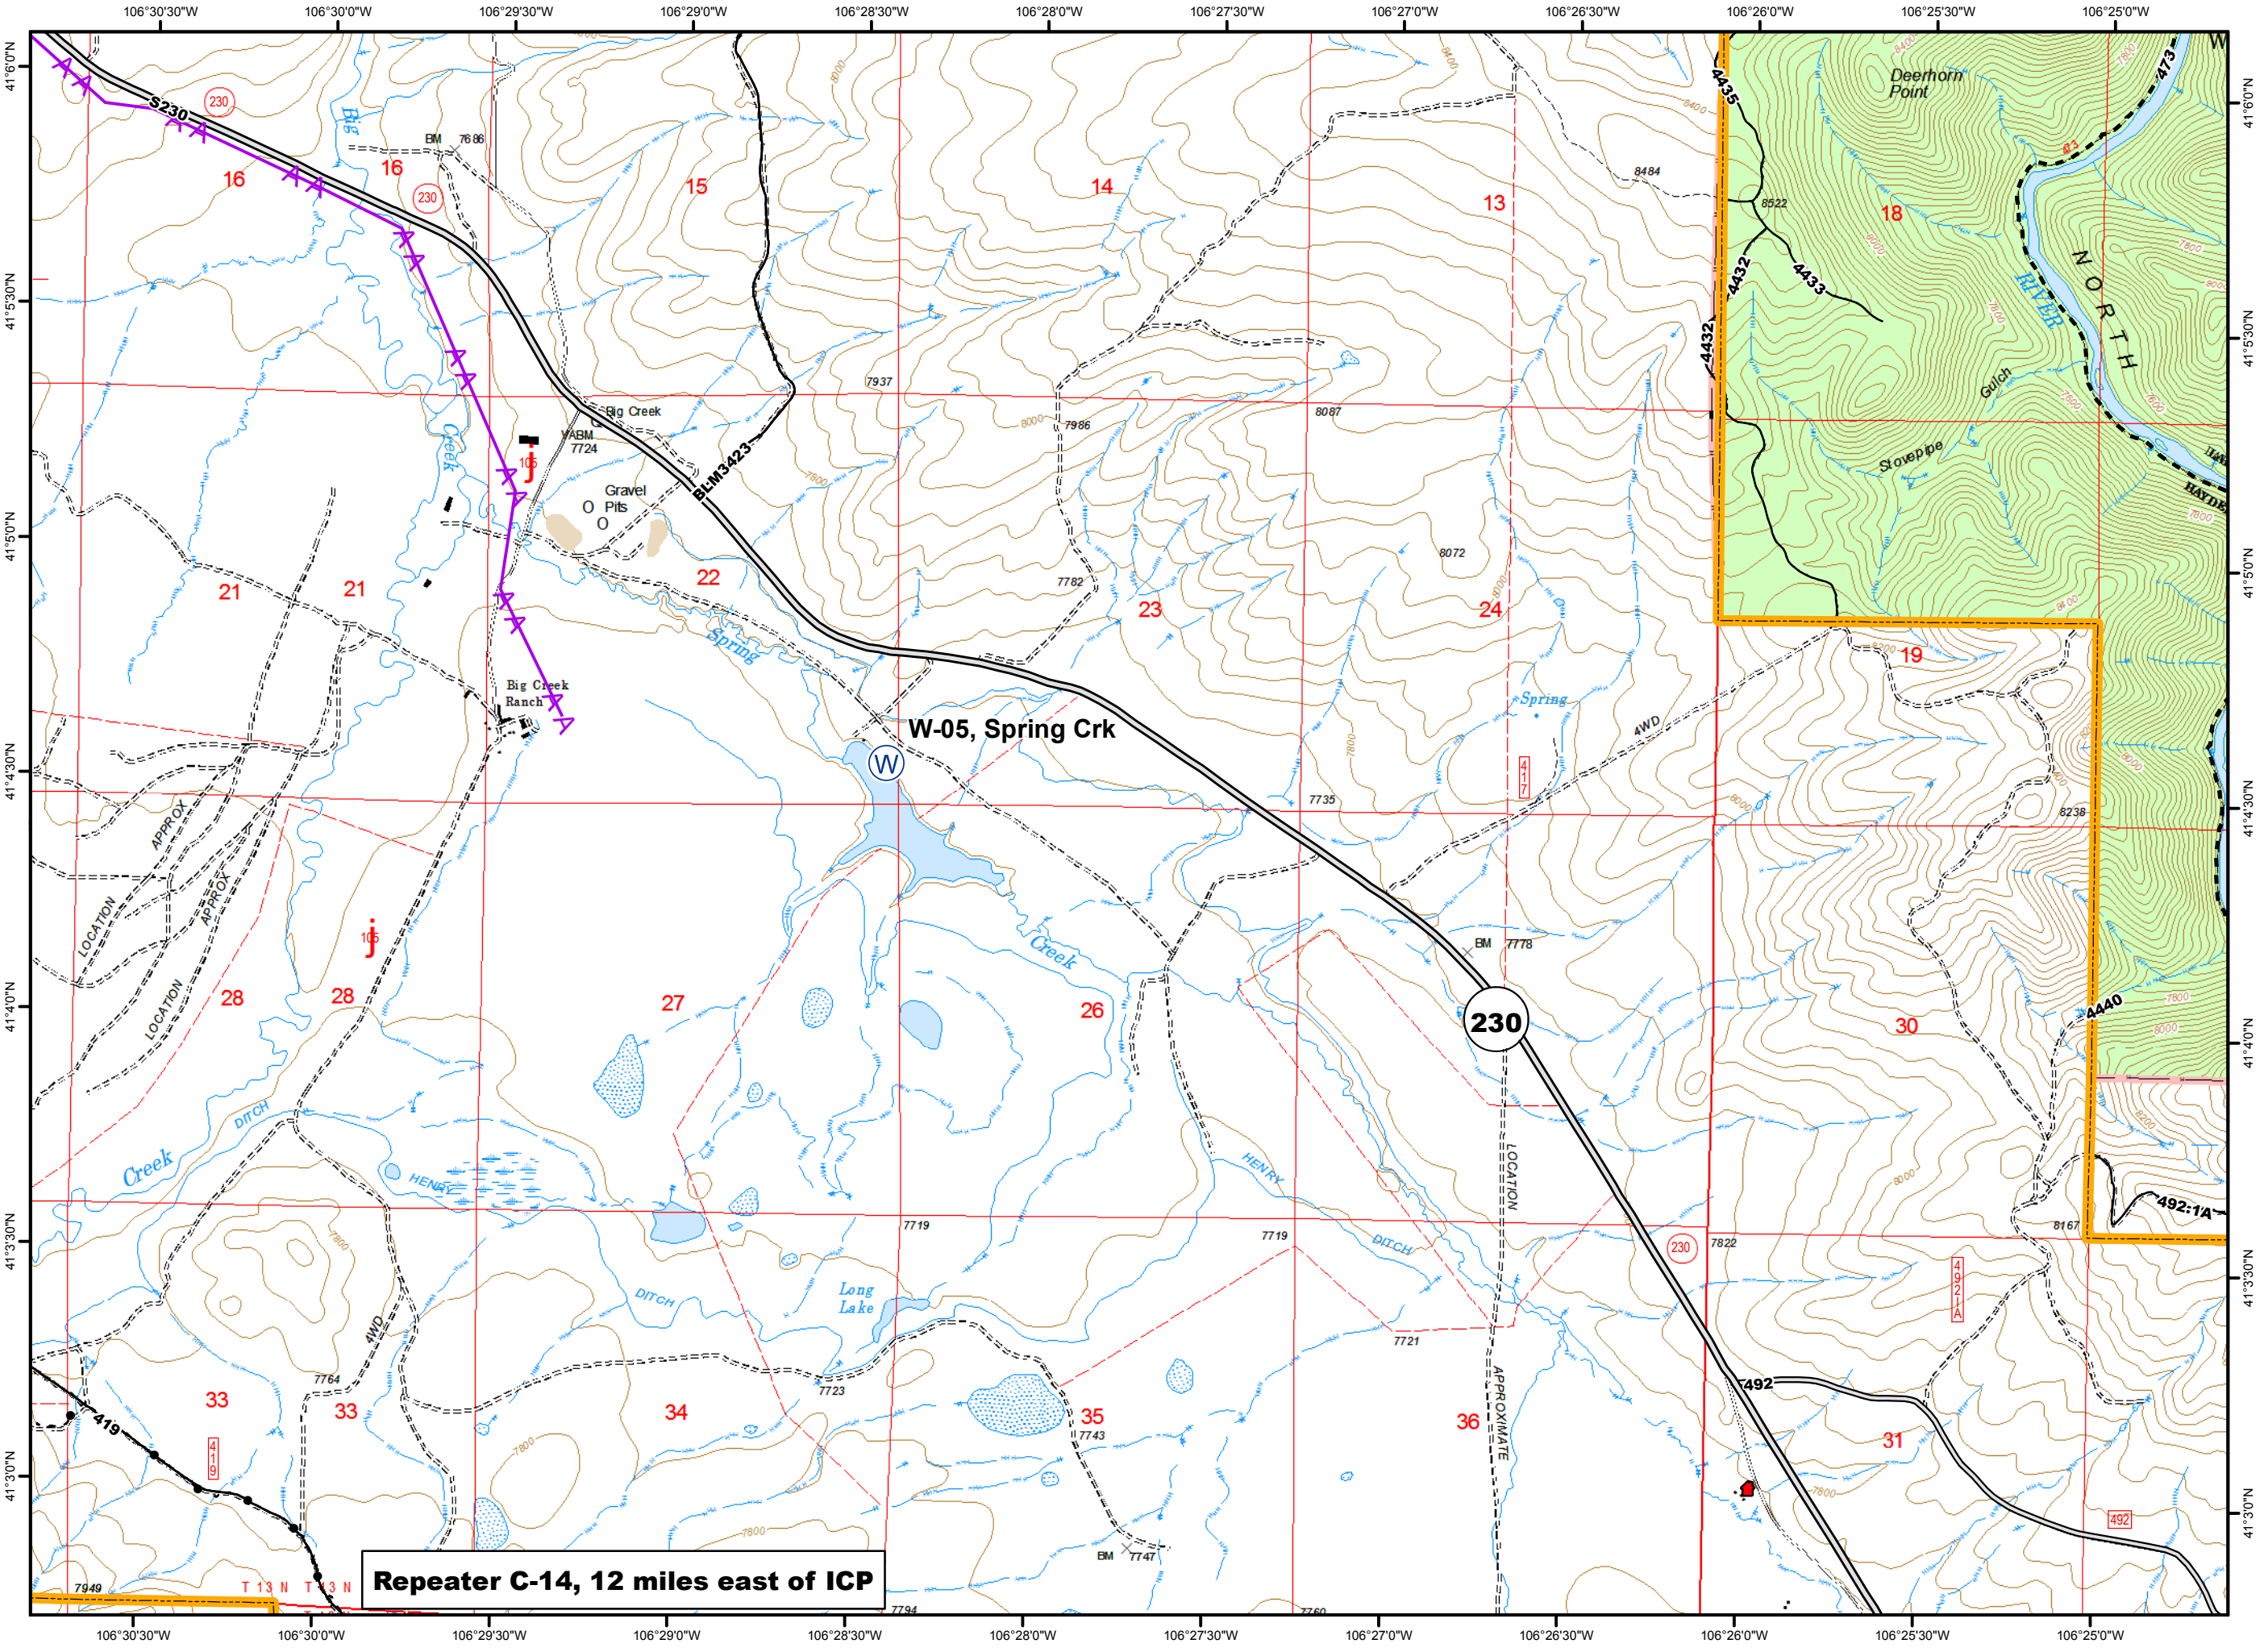

Map Created: 8/22/2016
9:42:47 PM

- Legend**
- Defensible, Prep and Hold
 - Water Source
 - Highlighted Manmade Feature
 - Powerlines

Repeater C-14, 12 miles east of ICP