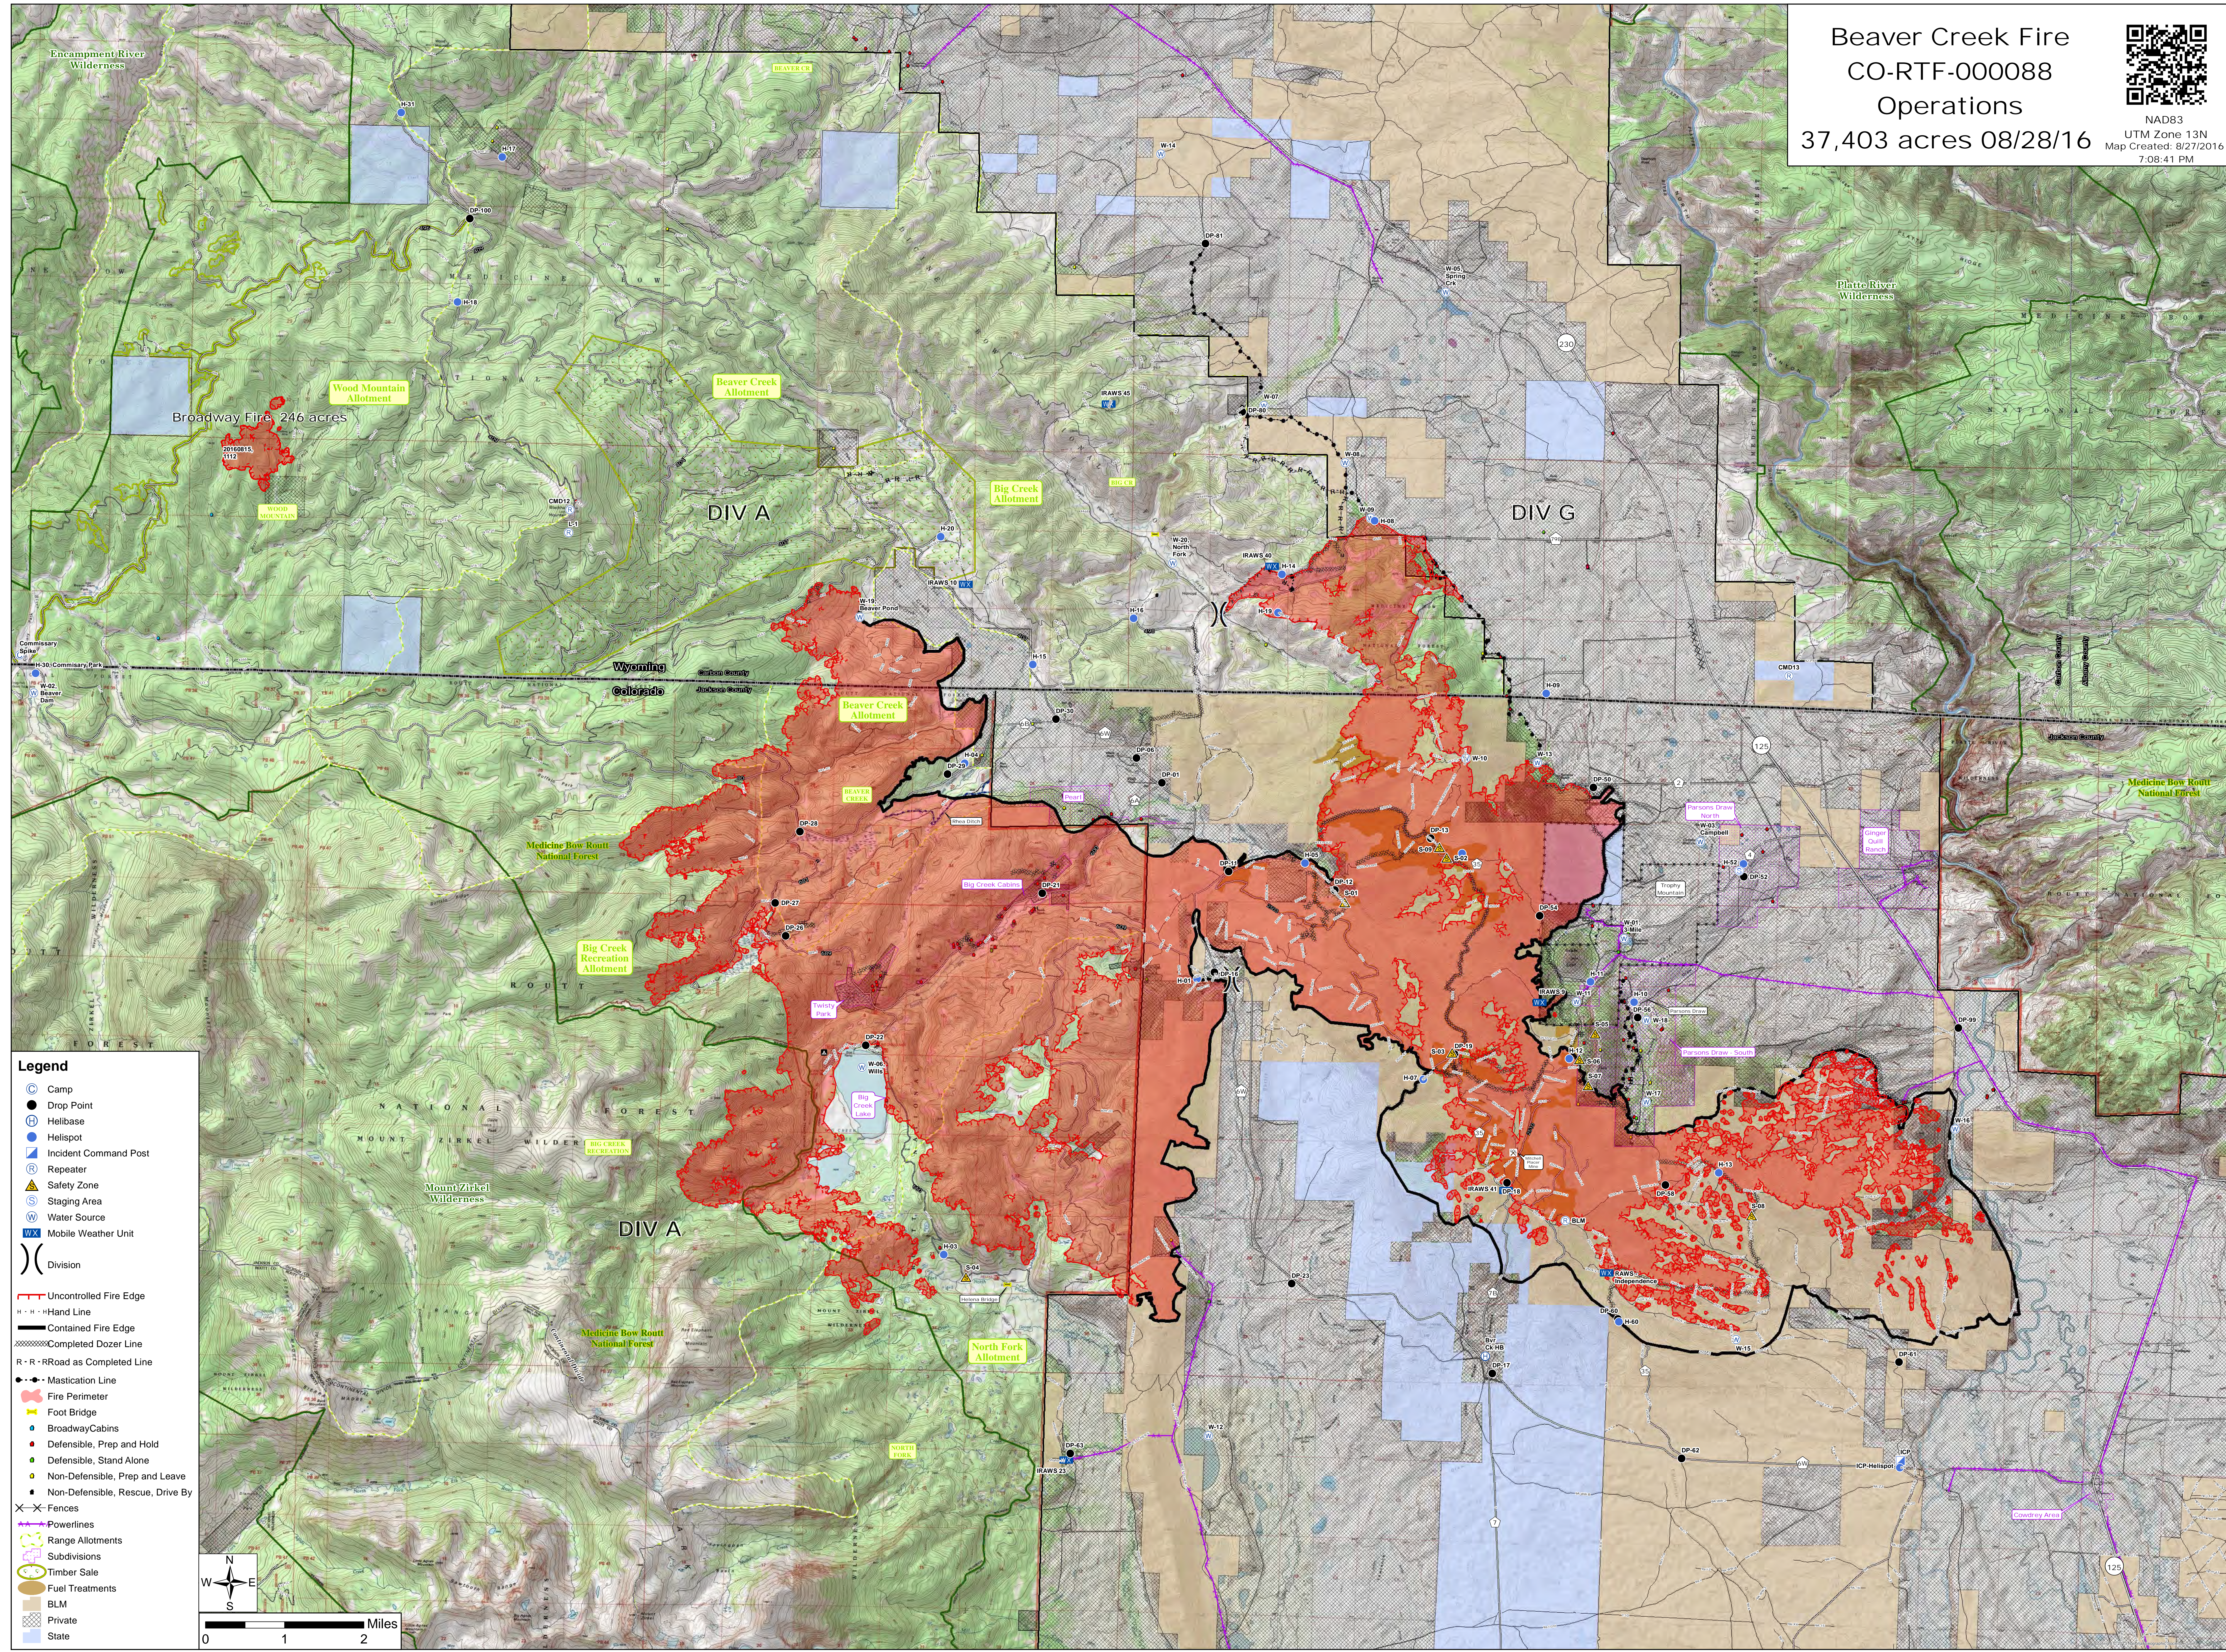

Beaver Creek Fire
CO-RTF-000088
Operations
37,403 acres 08/28/16

Legend

- Camp
- Drop Point
- Helibase
- Helispot
- Incident Command Post
- Repeater
- Safety Zone
- Staging Area
- Water Source
- Mobile Weather Unit
- Division
- Uncontrolled Fire Edge
- Hand Line
- Contained Fire Edge
- Completed Dozer Line
- R-R Road as Completed Line
- Mastication Line
- Fire Perimeter
- Foot Bridge
- Broadway Cabins
- Defensible, Prep and Hold
- Defensible, Stand Alone
- Non-Defensible, Prep and Leave
- Non-Defensible, Rescue, Drive By
- Fences
- Powerlines
- Range Allotments
- Subdivisions
- Timber Sale
- Fuel Treatments
- BLM
- Private
- State

0 1 2 Miles