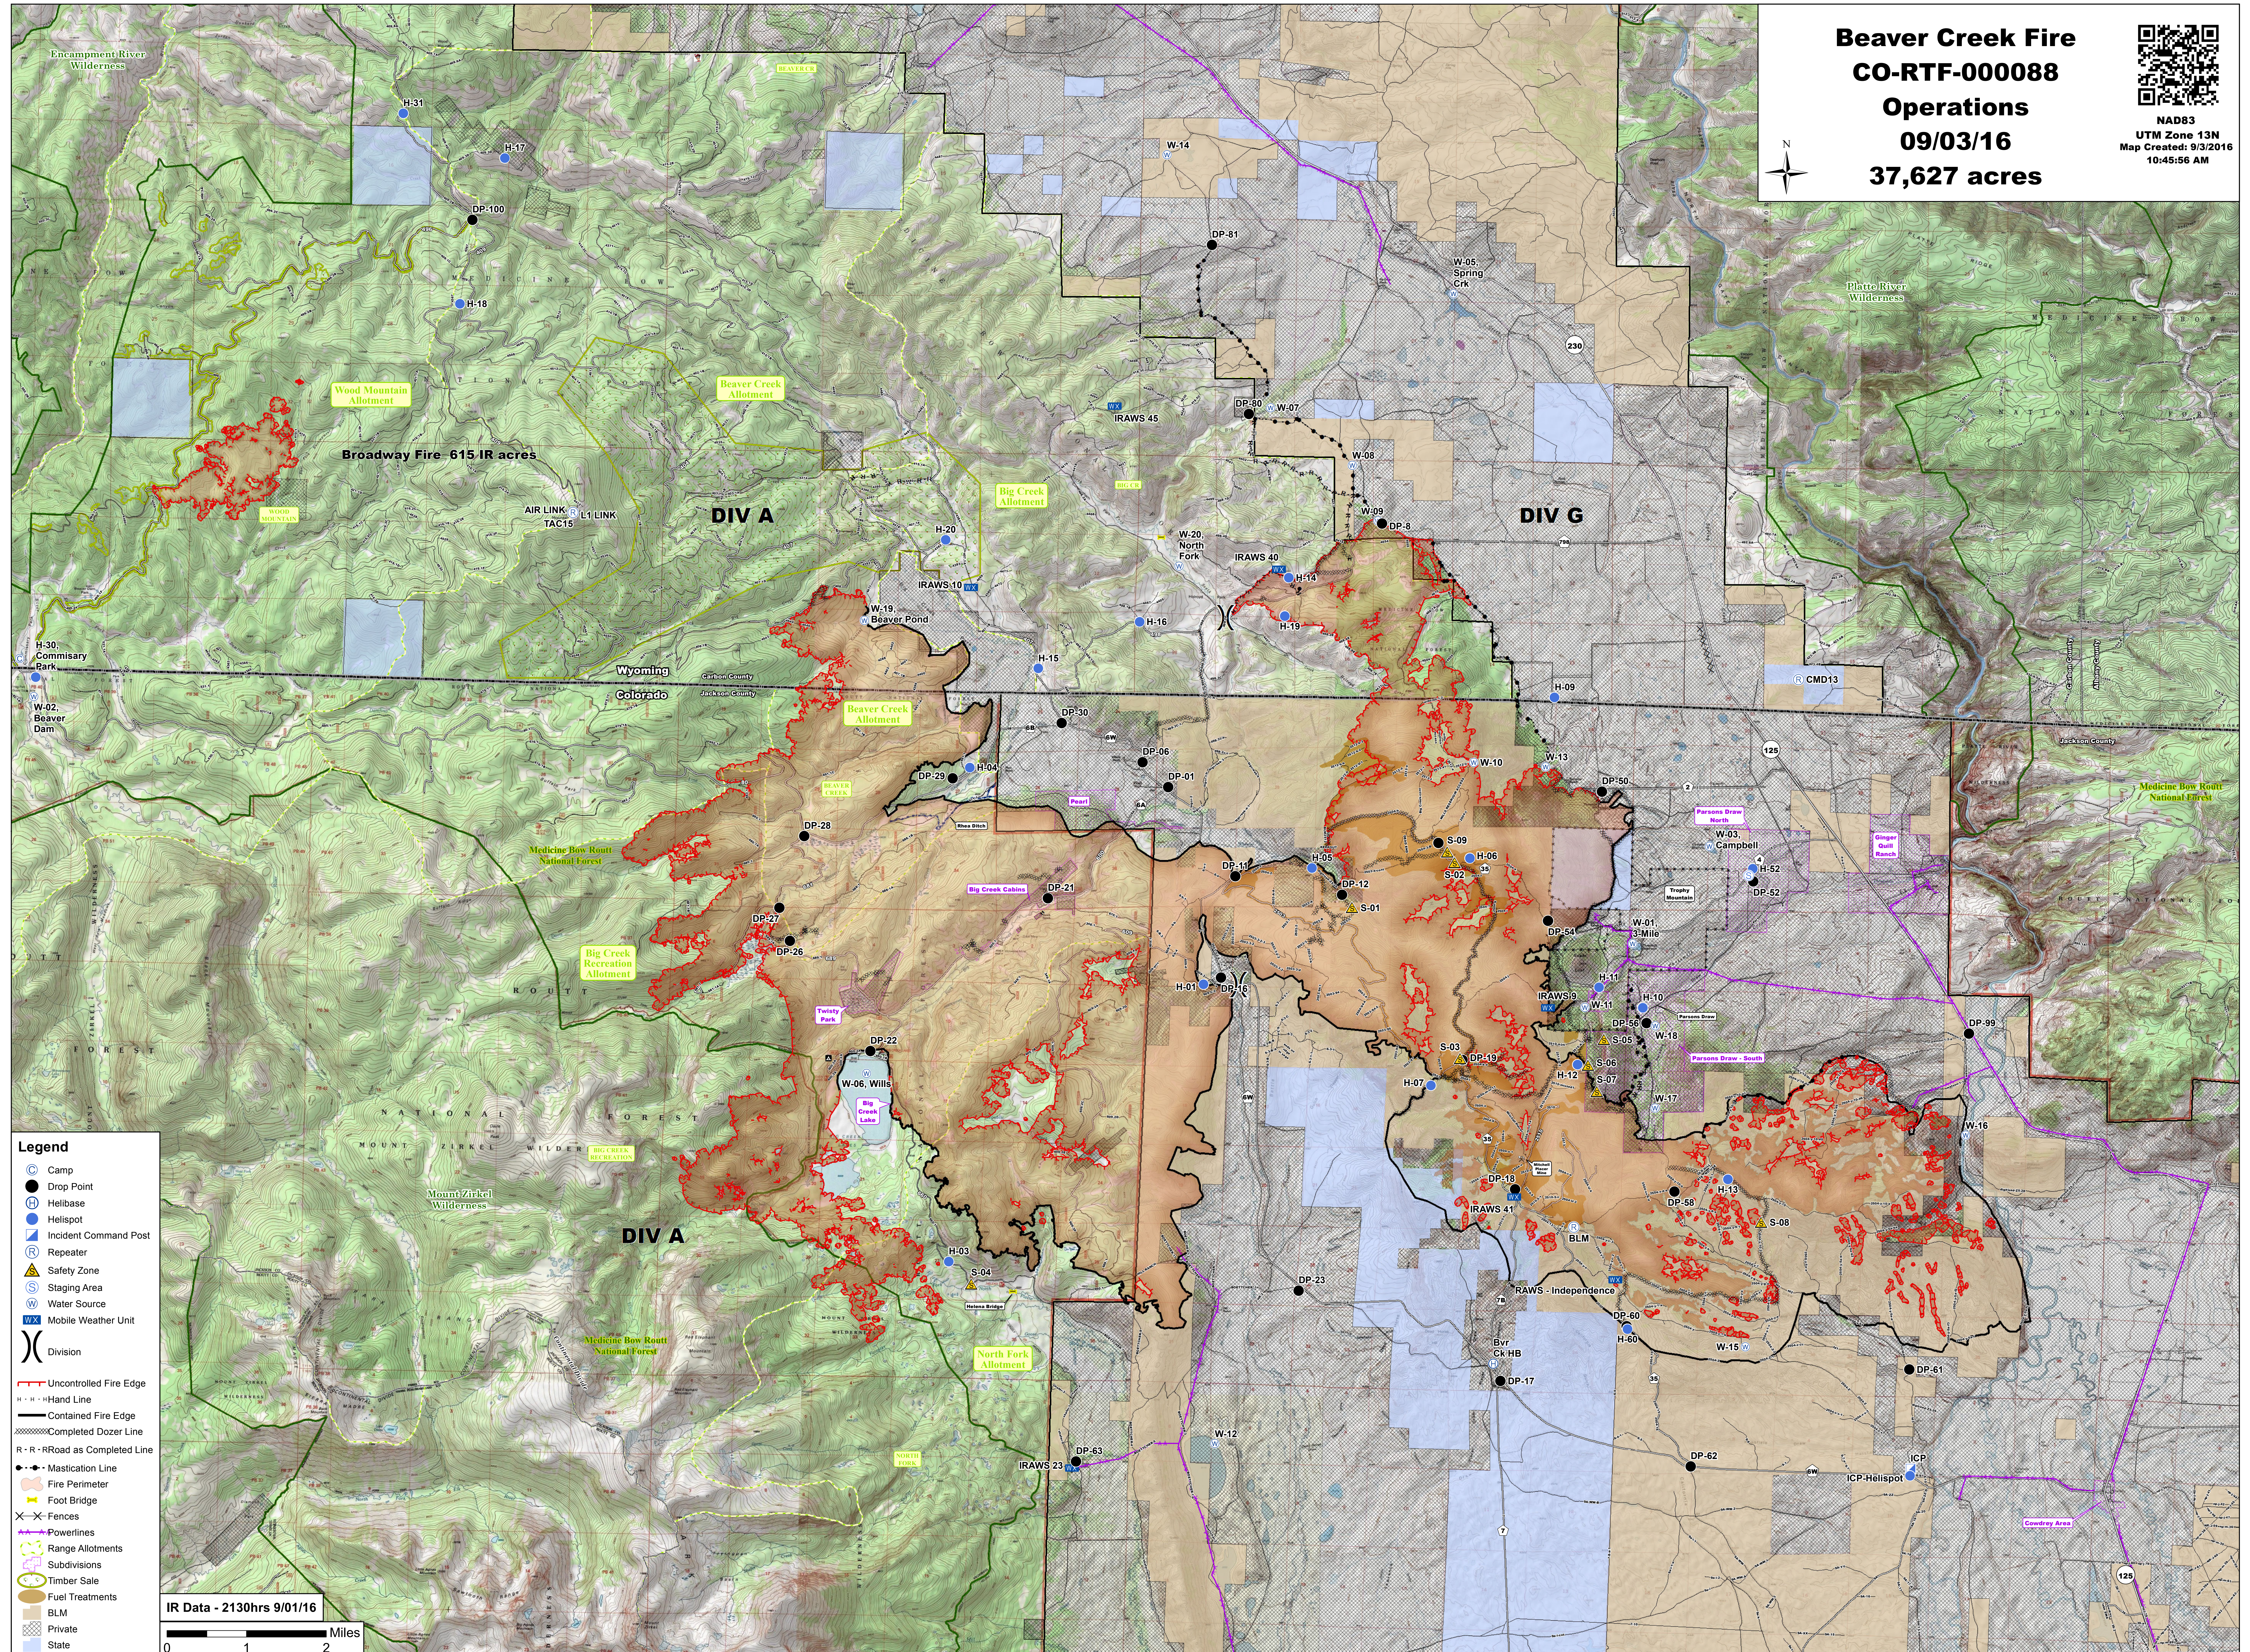

Beaver Creek Fire CO-RTF-000088 Operations 09/03/16 37,627 acres

Legend

- Camp
- Drop Point
- ⊕ Helibase
- ⊙ Helispot
- ⊠ Incident Command Post
- ⊞ Repeater
- ▲ Safety Zone
- ⊙ Staging Area
- ⊖ Water Source
- WX Mobile Weather Unit
- () Division
- Uncontrolled Fire Edge
- - - Hand Line
- Contained Fire Edge
- ⊘ Completed Dozer Line
- - - Road as Completed Line
- ⊘ Mastication Line
- Fire Perimeter
- Foot Bridge
- X Fences
- Powerlines
- Range Allotments
- Subdivisions
- Timber Sale
- Fuel Treatments
- BLM
- Private
- State

IR Data - 2130hrs 9/01/16

0 1 2 Miles