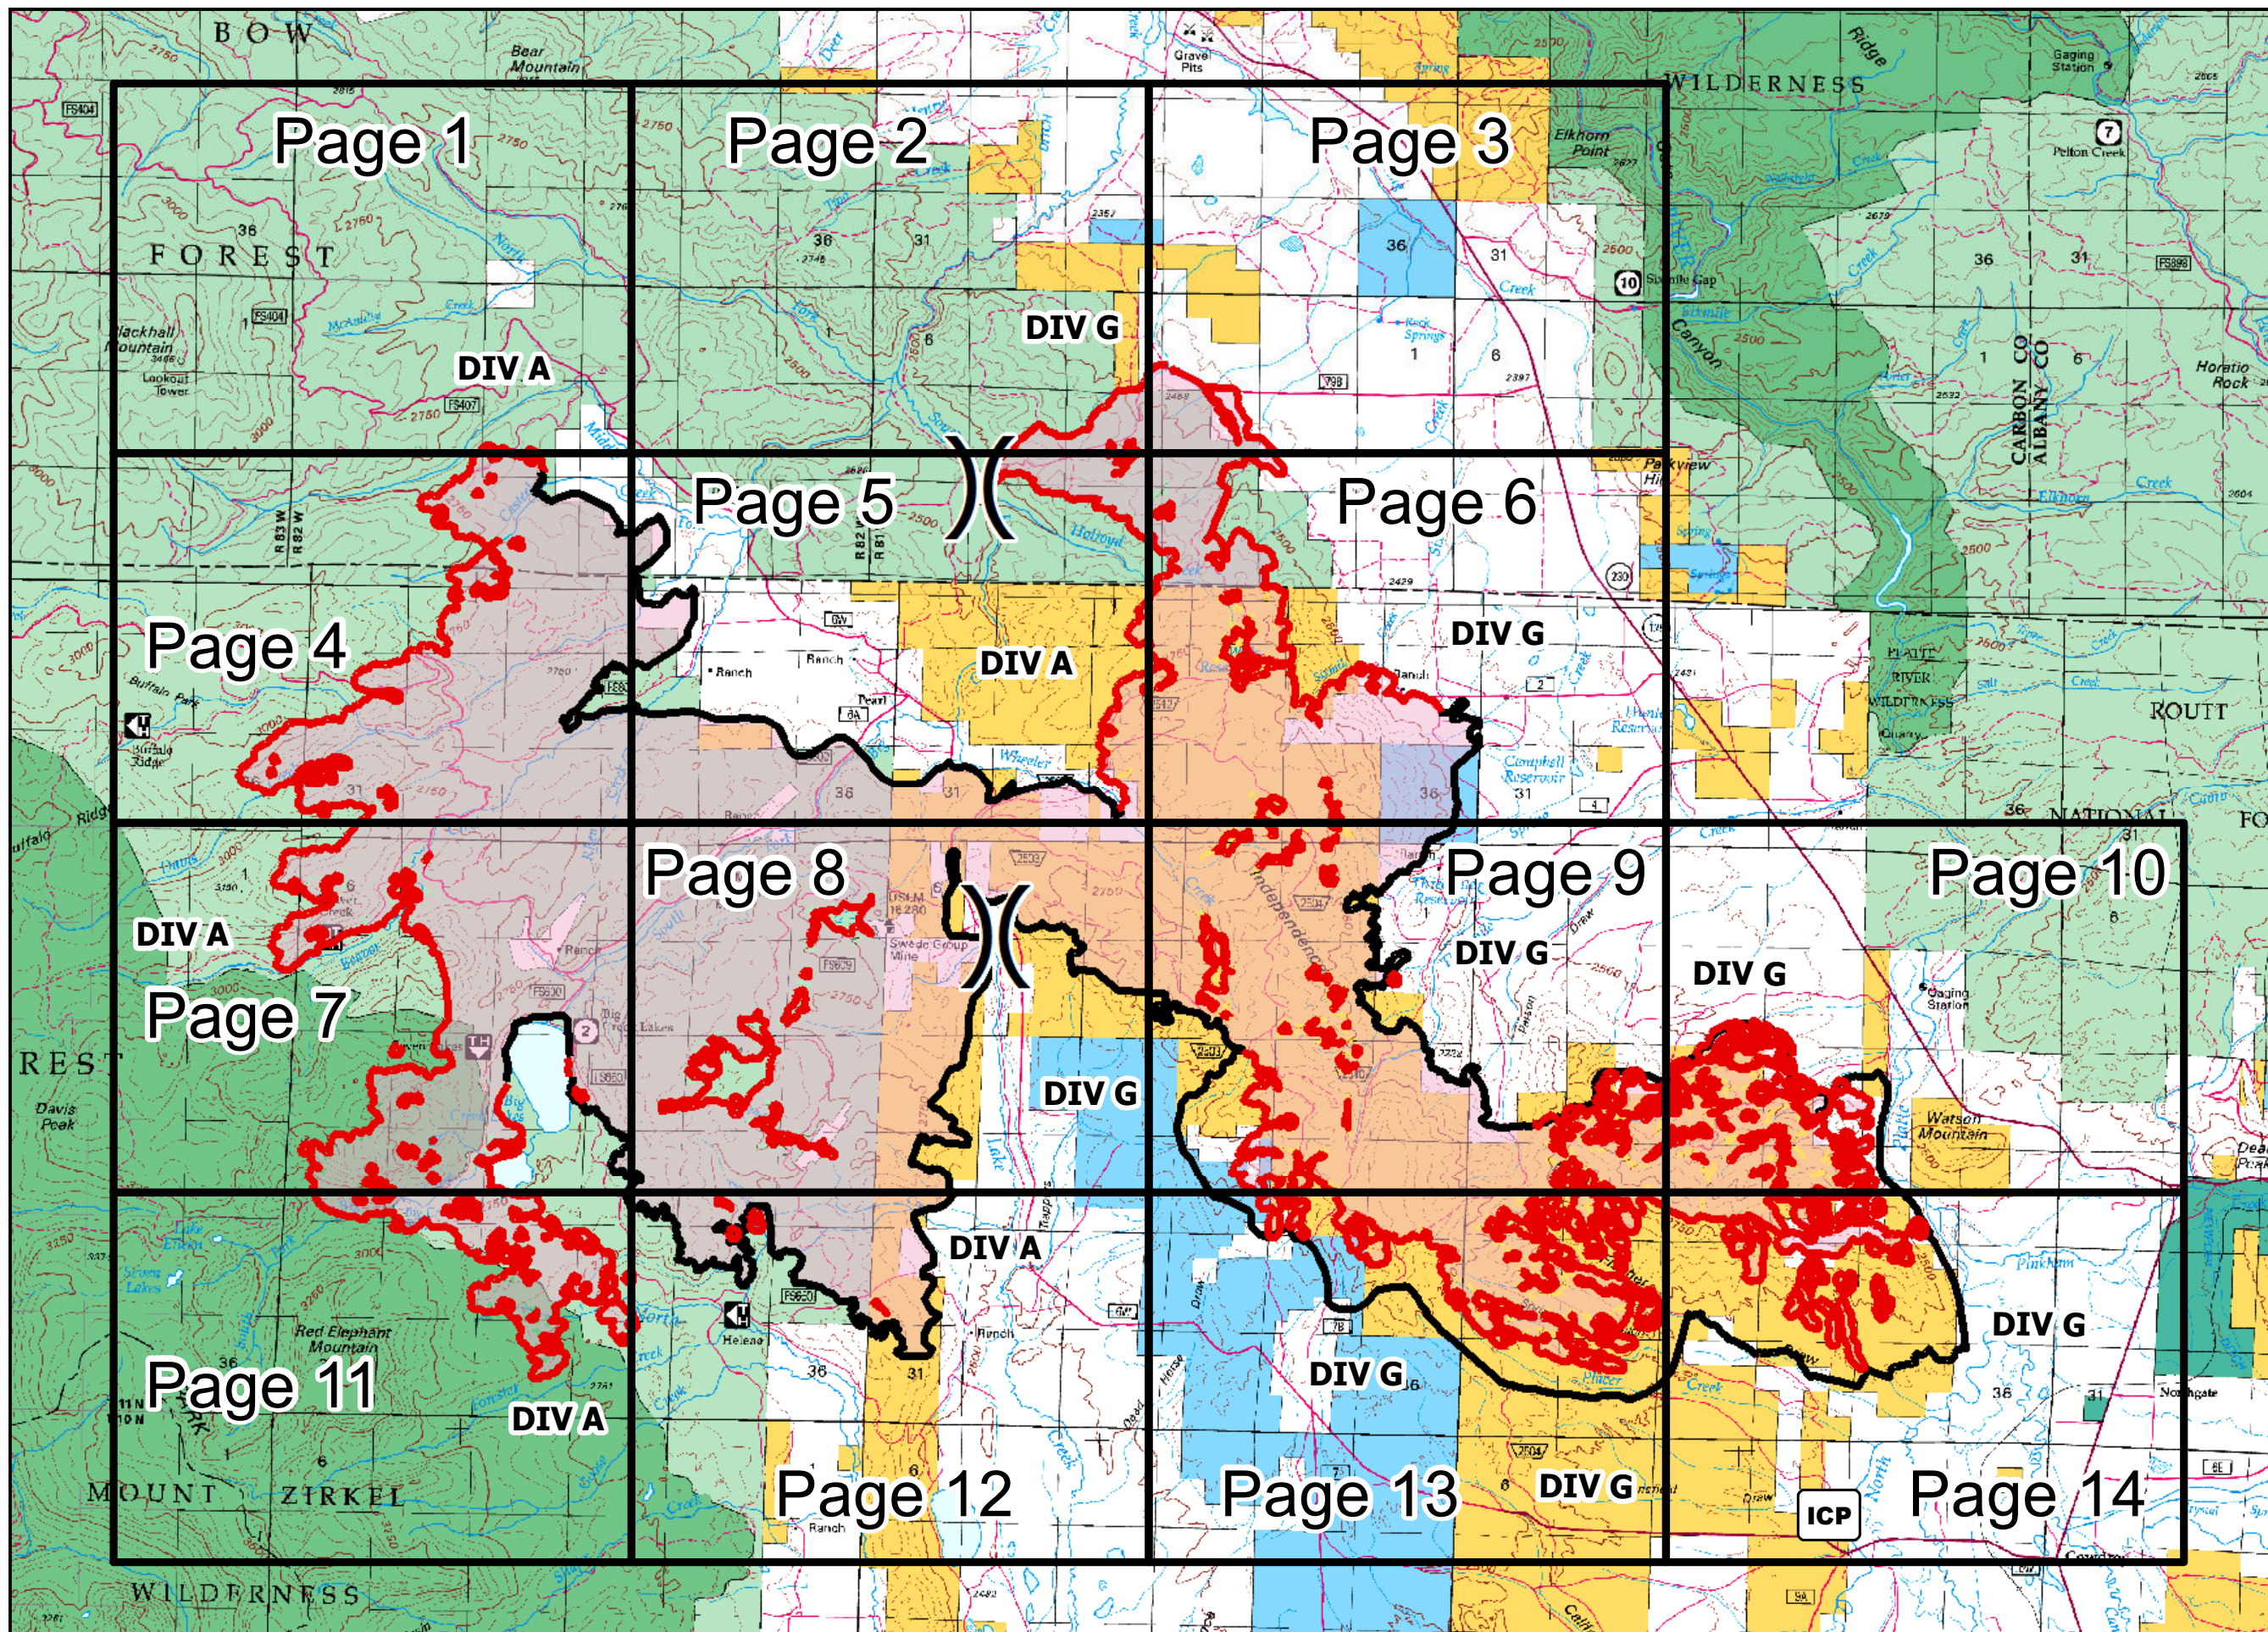

0 1 2 Miles

— Contained Fire Edge
— Uncontrolled Fire Edge

Requires PDF Maps App