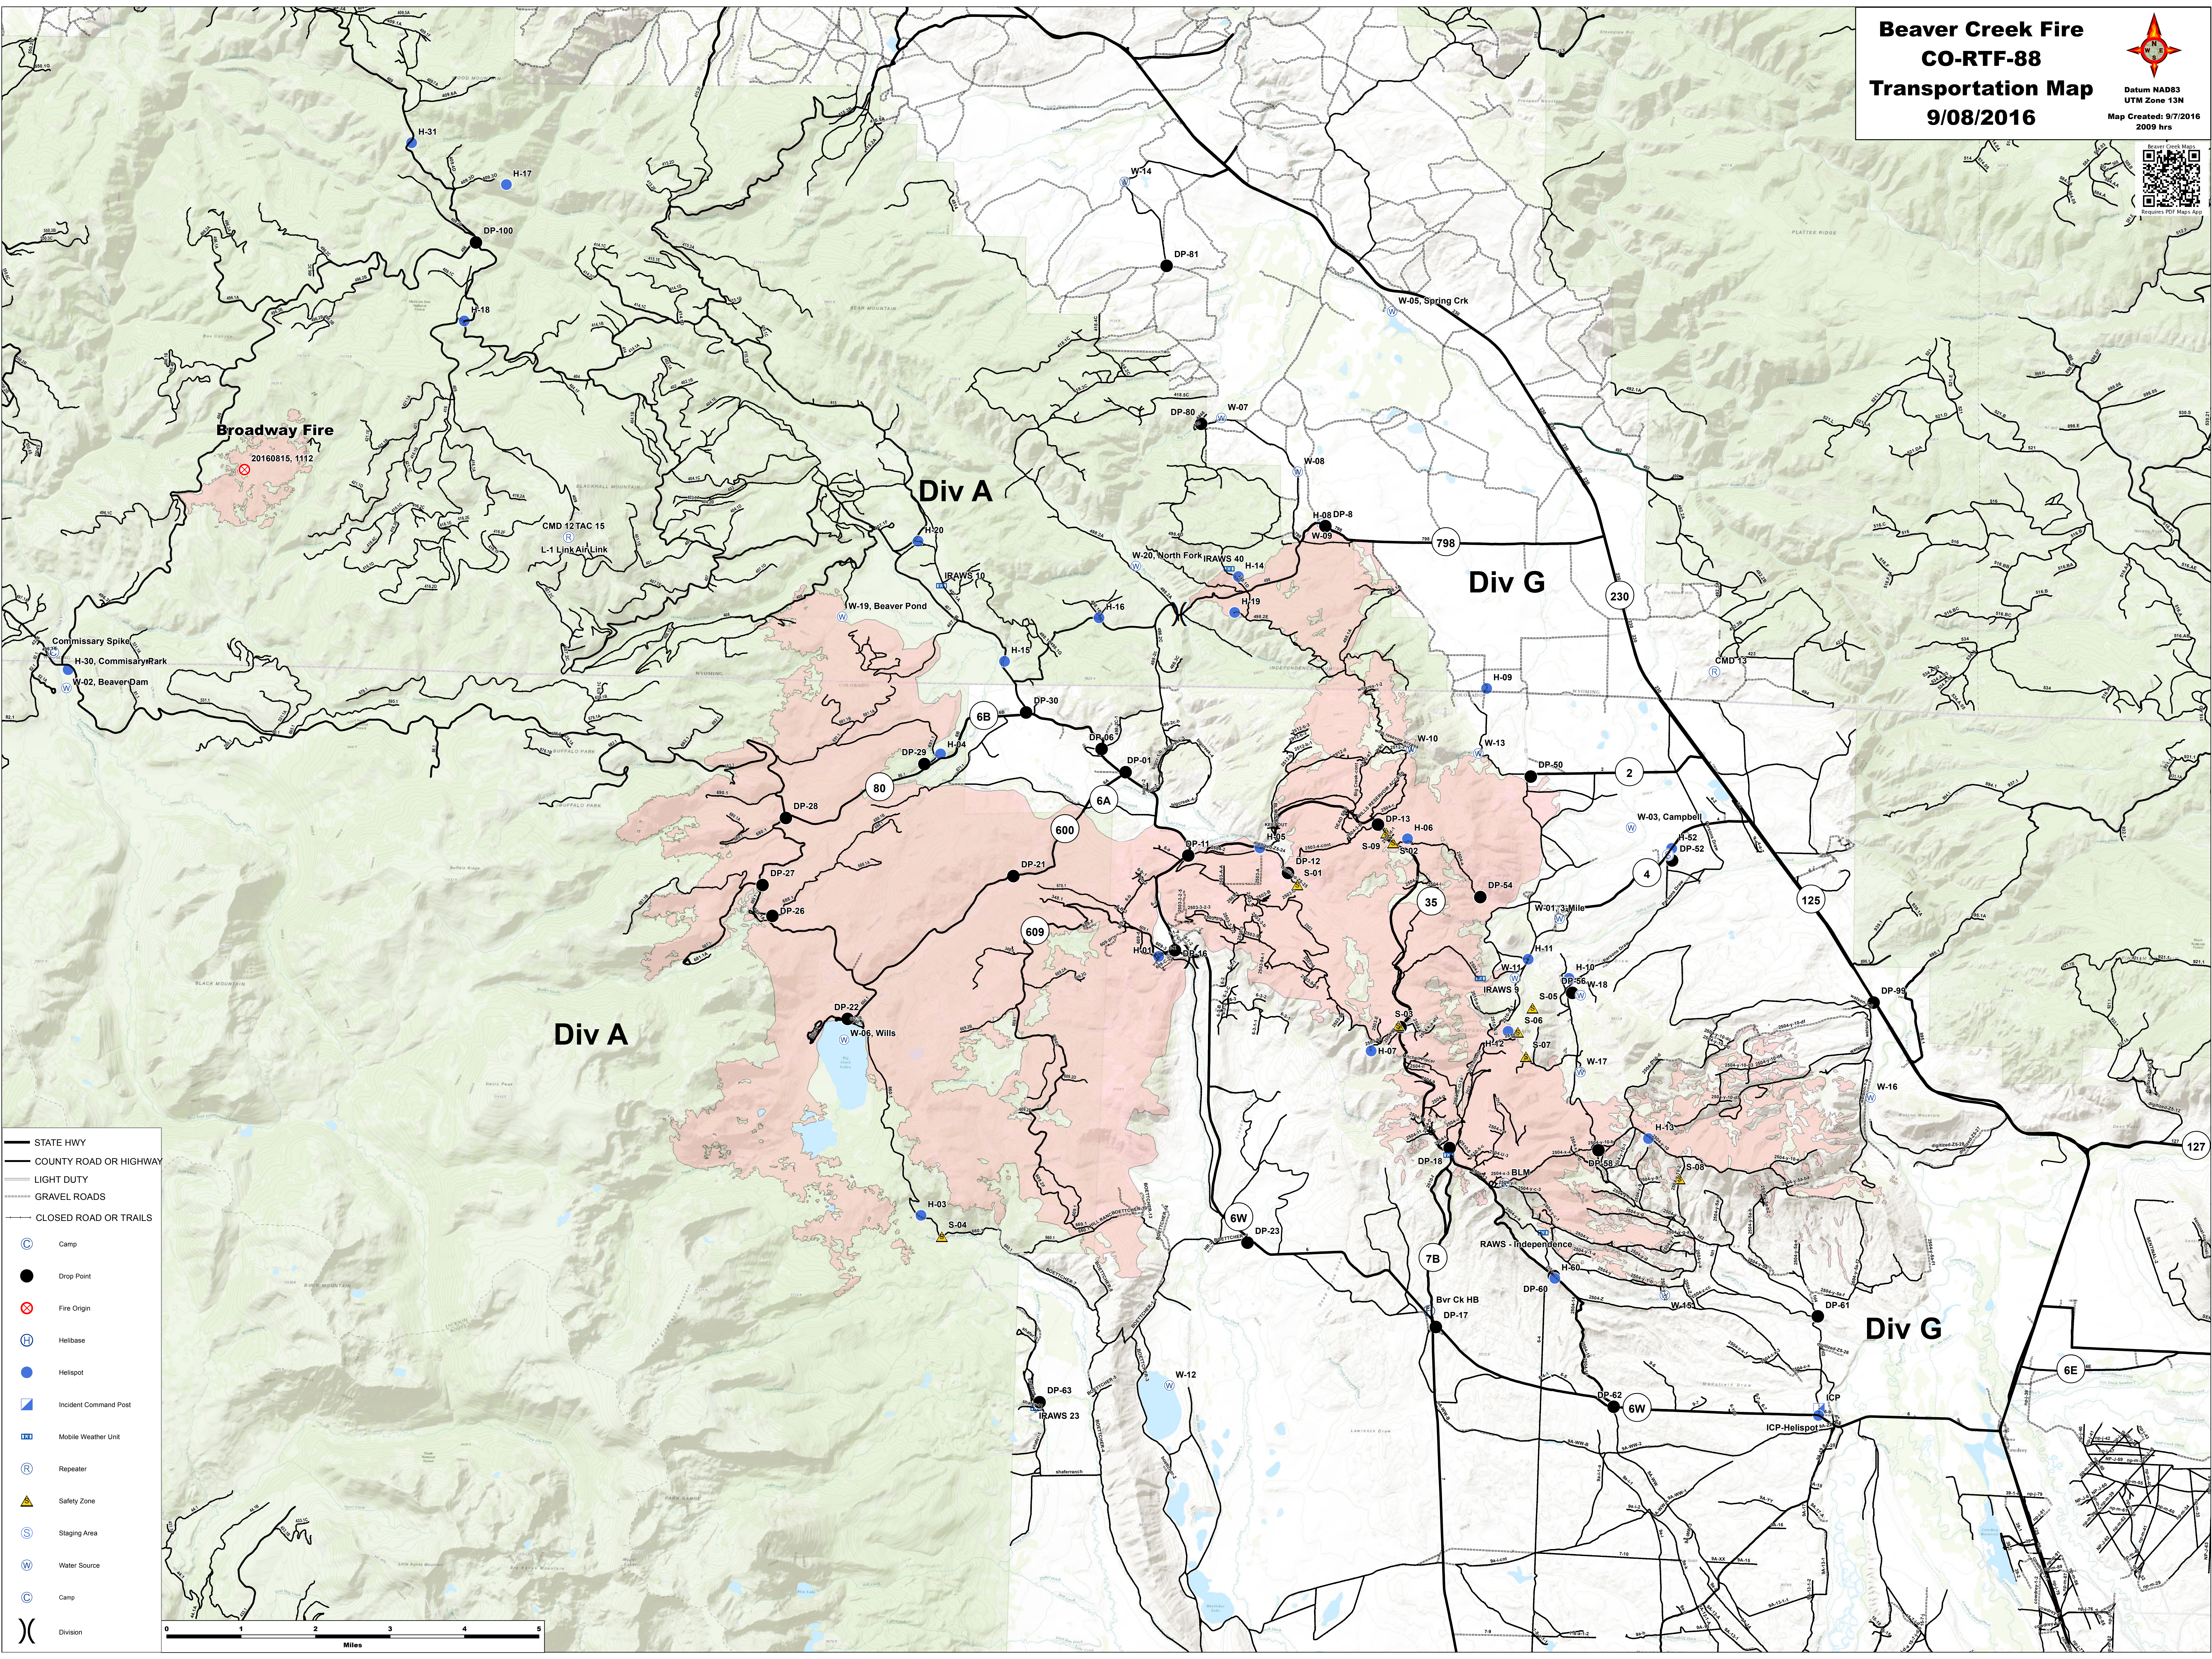

**Beaver Creek Fire**  
**CO-RTF-88**  
**Transportation Map**  
**9/08/2016**

- STATE HWY
- COUNTY ROAD OR HIGHWAY
- LIGHT DUTY
- GRAVEL ROADS
- CLOSED ROAD OR TRAILS
- Camp
- Drop Point
- Fire Origin
- Helibase
- Helispot
- Incident Command Post
- Mobile Weather Unit
- Repeater
- Safety Zone
- Staging Area
- Water Source
- Camp
- Division