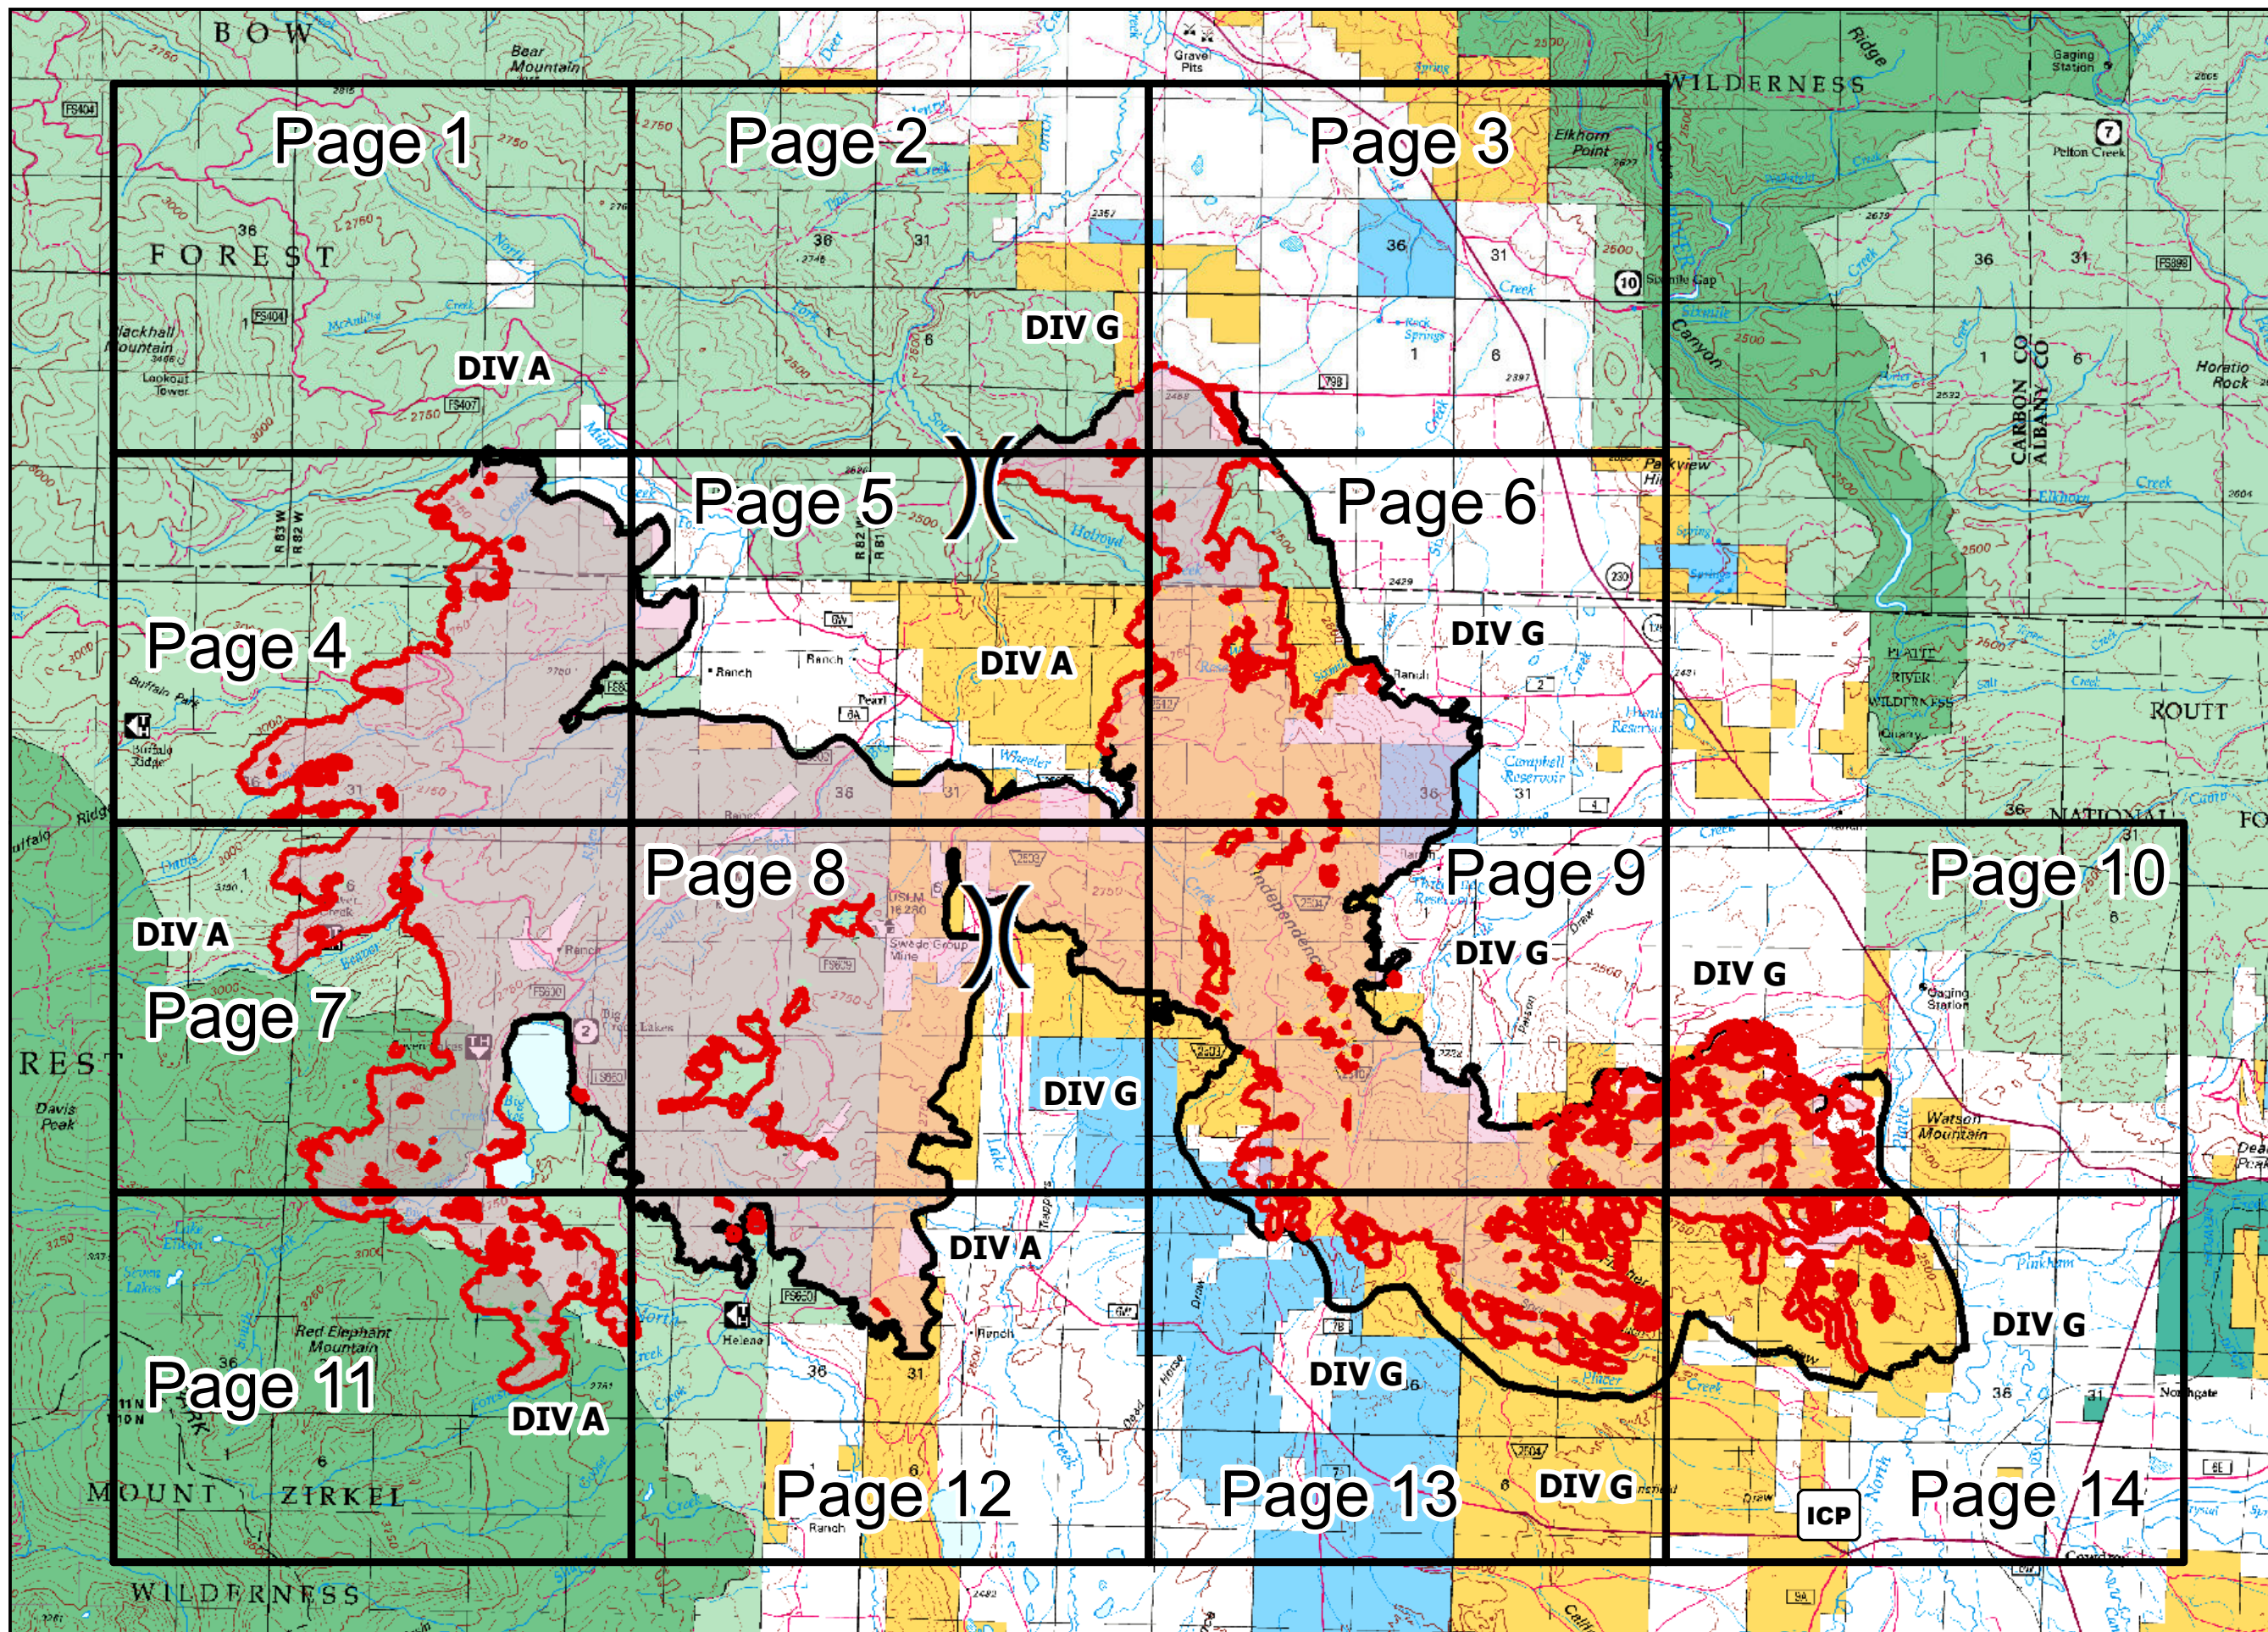

0 1 2 Miles

— Contained Fire Edge  
— Uncontrolled Fire Edge

Requires PDF Maps App