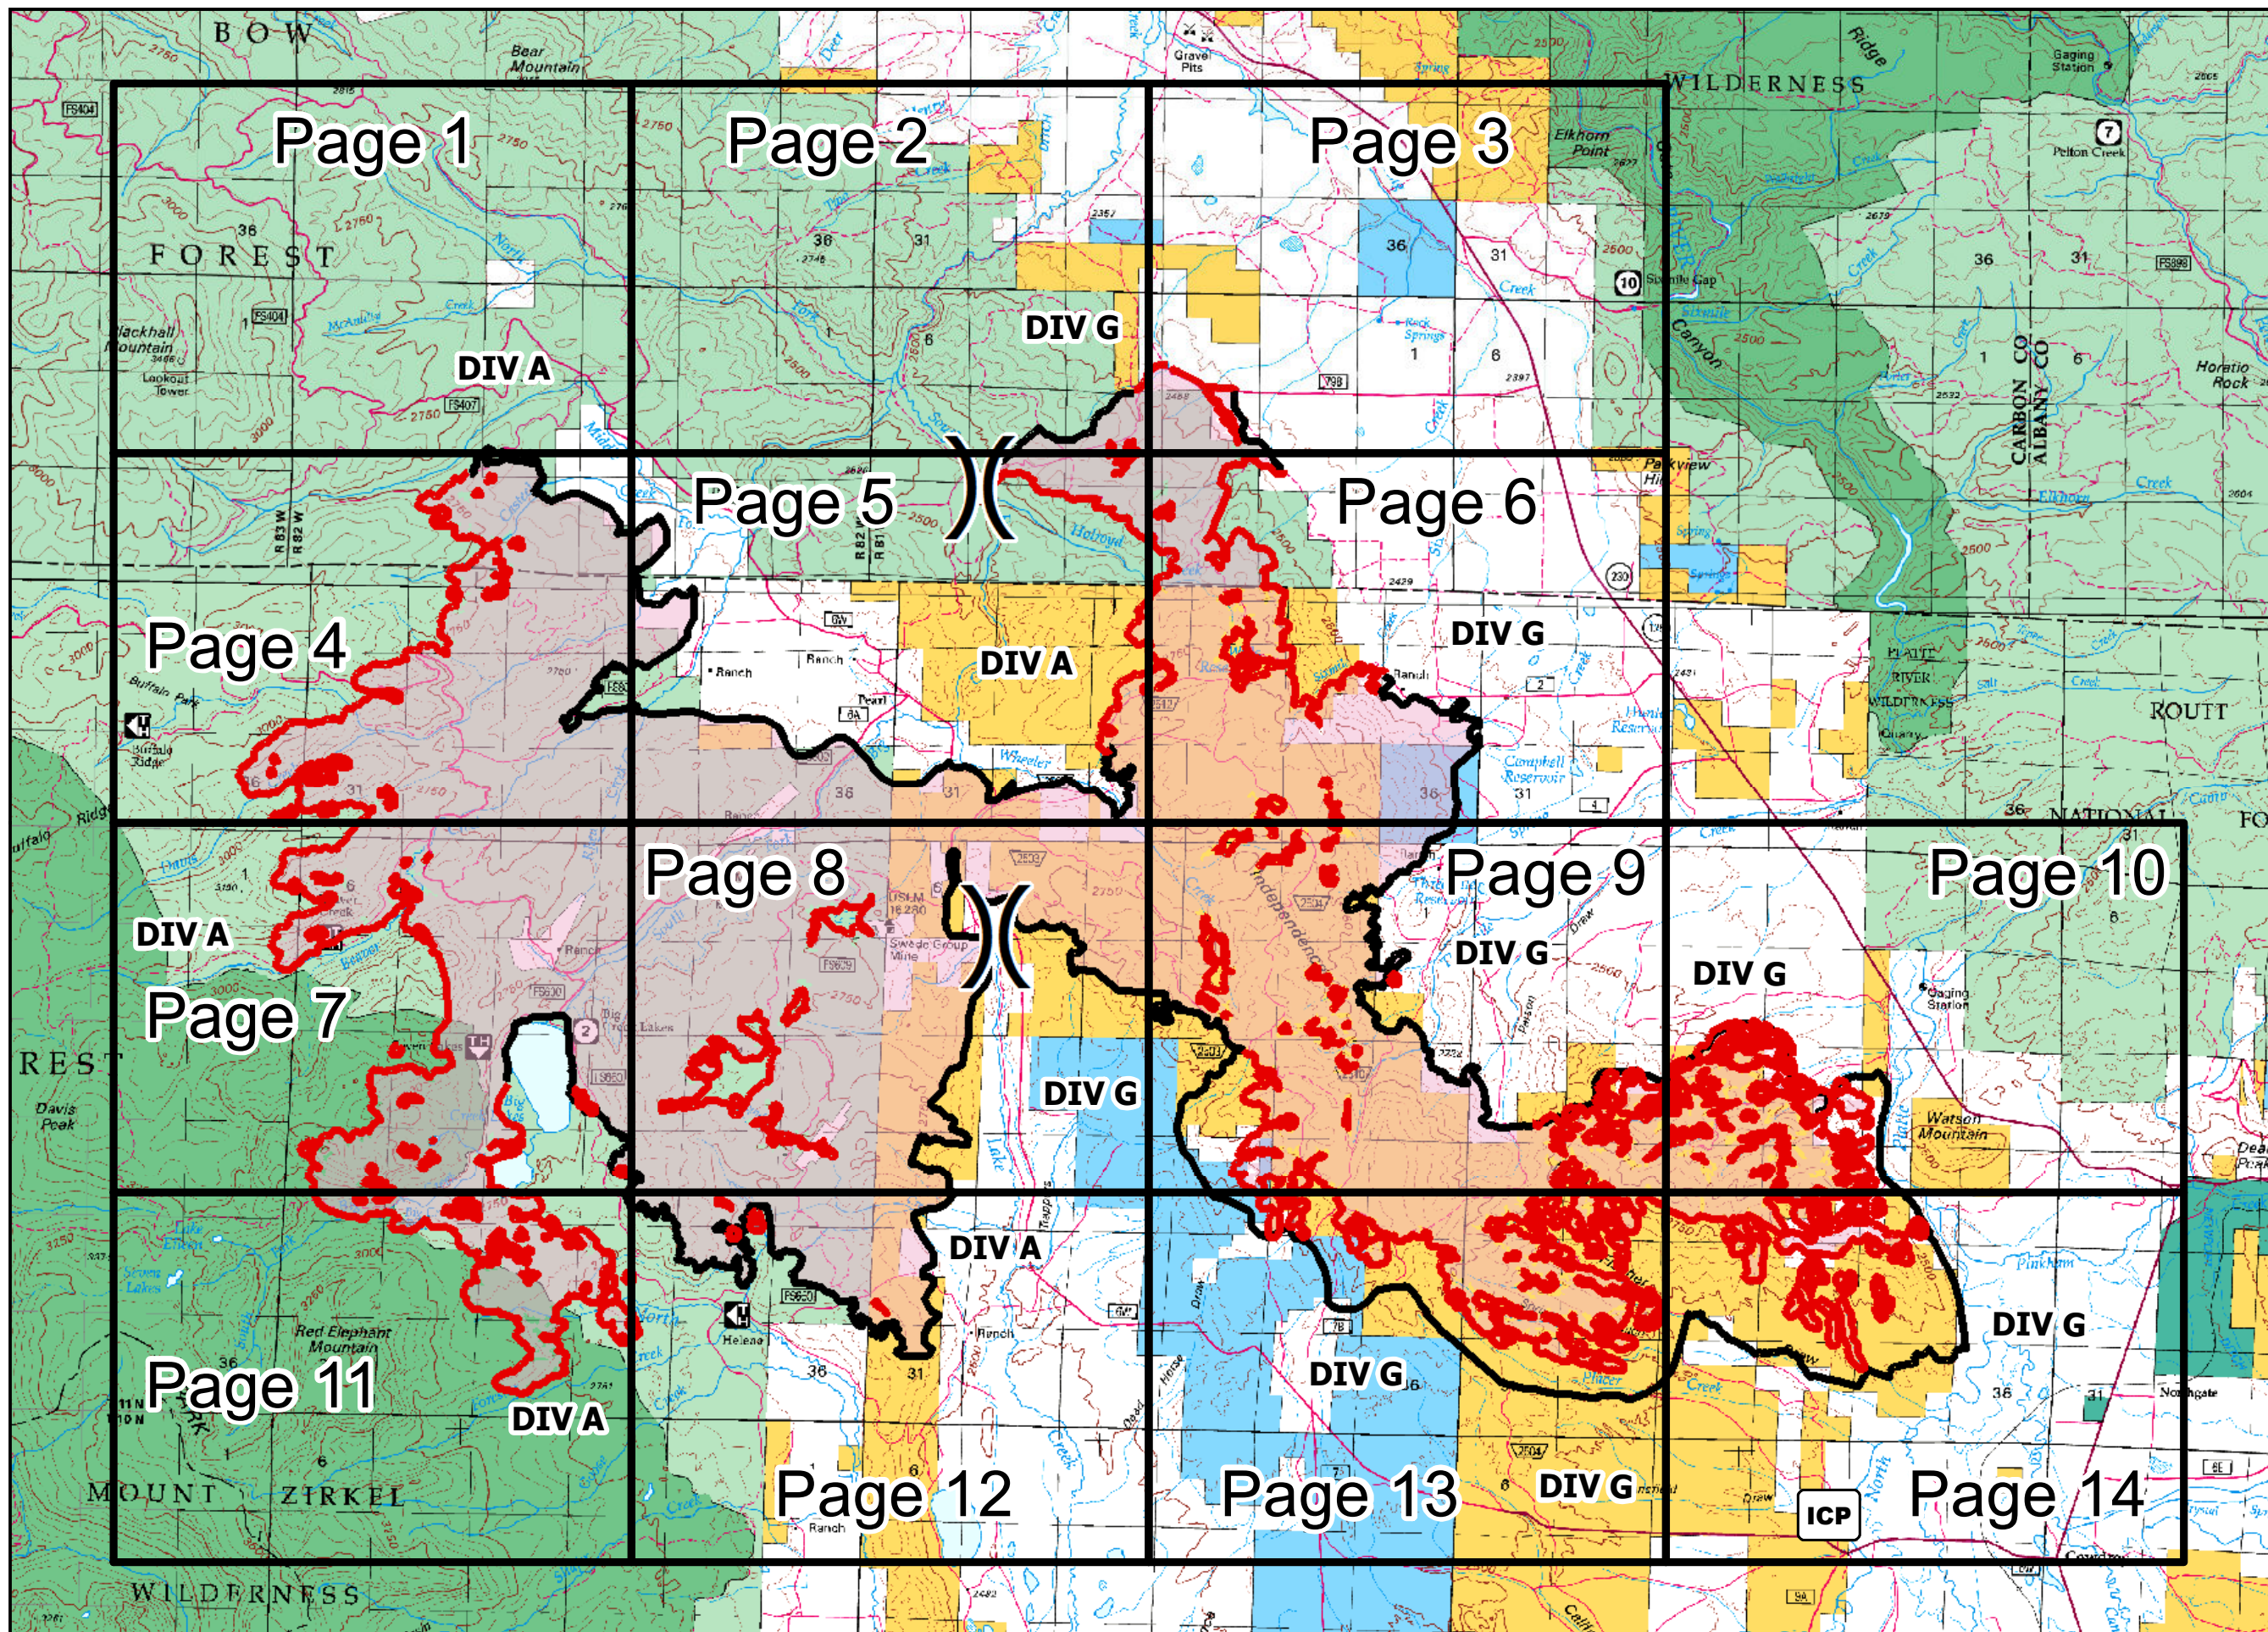

0 1 2 Miles

— Contained Fire Edge
— Uncontrolled Fire Edge

Requires PDF Maps App