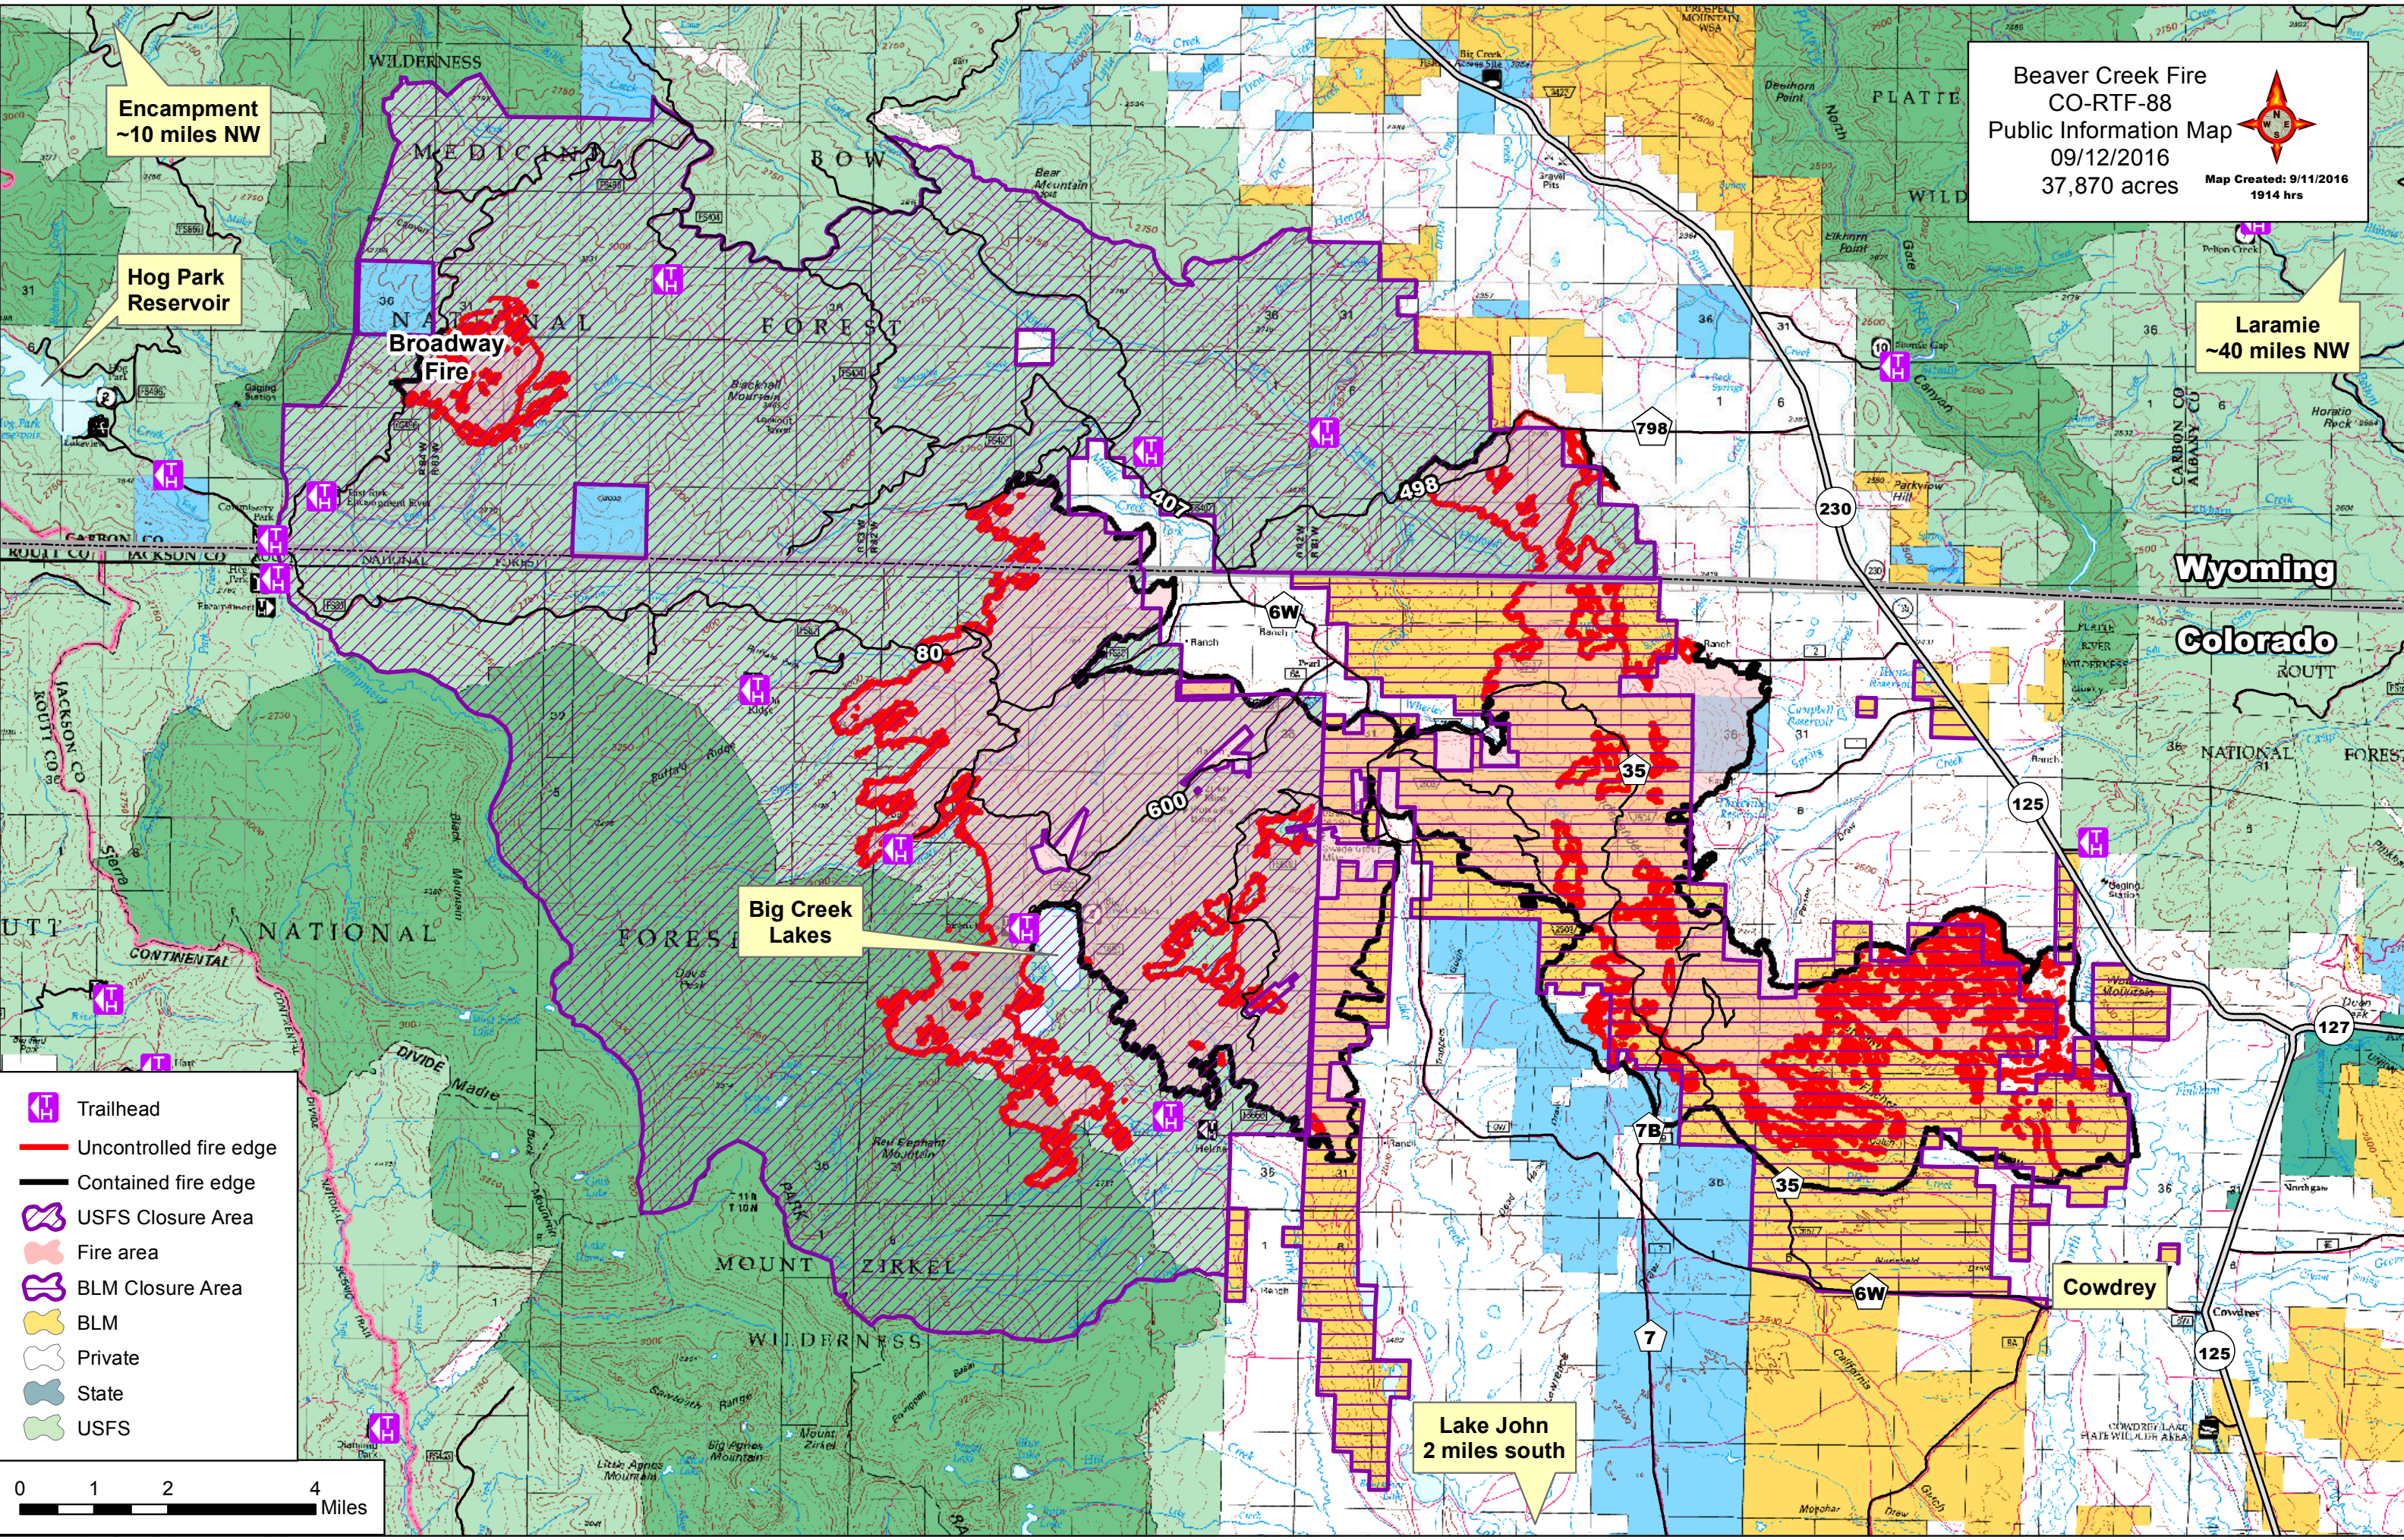

Beaver Creek Fire
 CO-RTF-88
 Public Information Map
 09/12/2016
 37,870 acres
 Map Created: 9/11/2016
 1914 hrs

Encampment
 ~10 miles NW

Hog Park
 Reservoir

Laramie
 ~40 miles NW

- Trailhead
- Uncontrolled fire edge
- Contained fire edge
- USFS Closure Area
- BLM Closure Area
- Fire area
- BLM
- Private
- State
- USFS

Big Creek
 Lakes

Lake John
 2 miles south

Cowdrey

Wyoming

Colorado

Broadway
 Fire