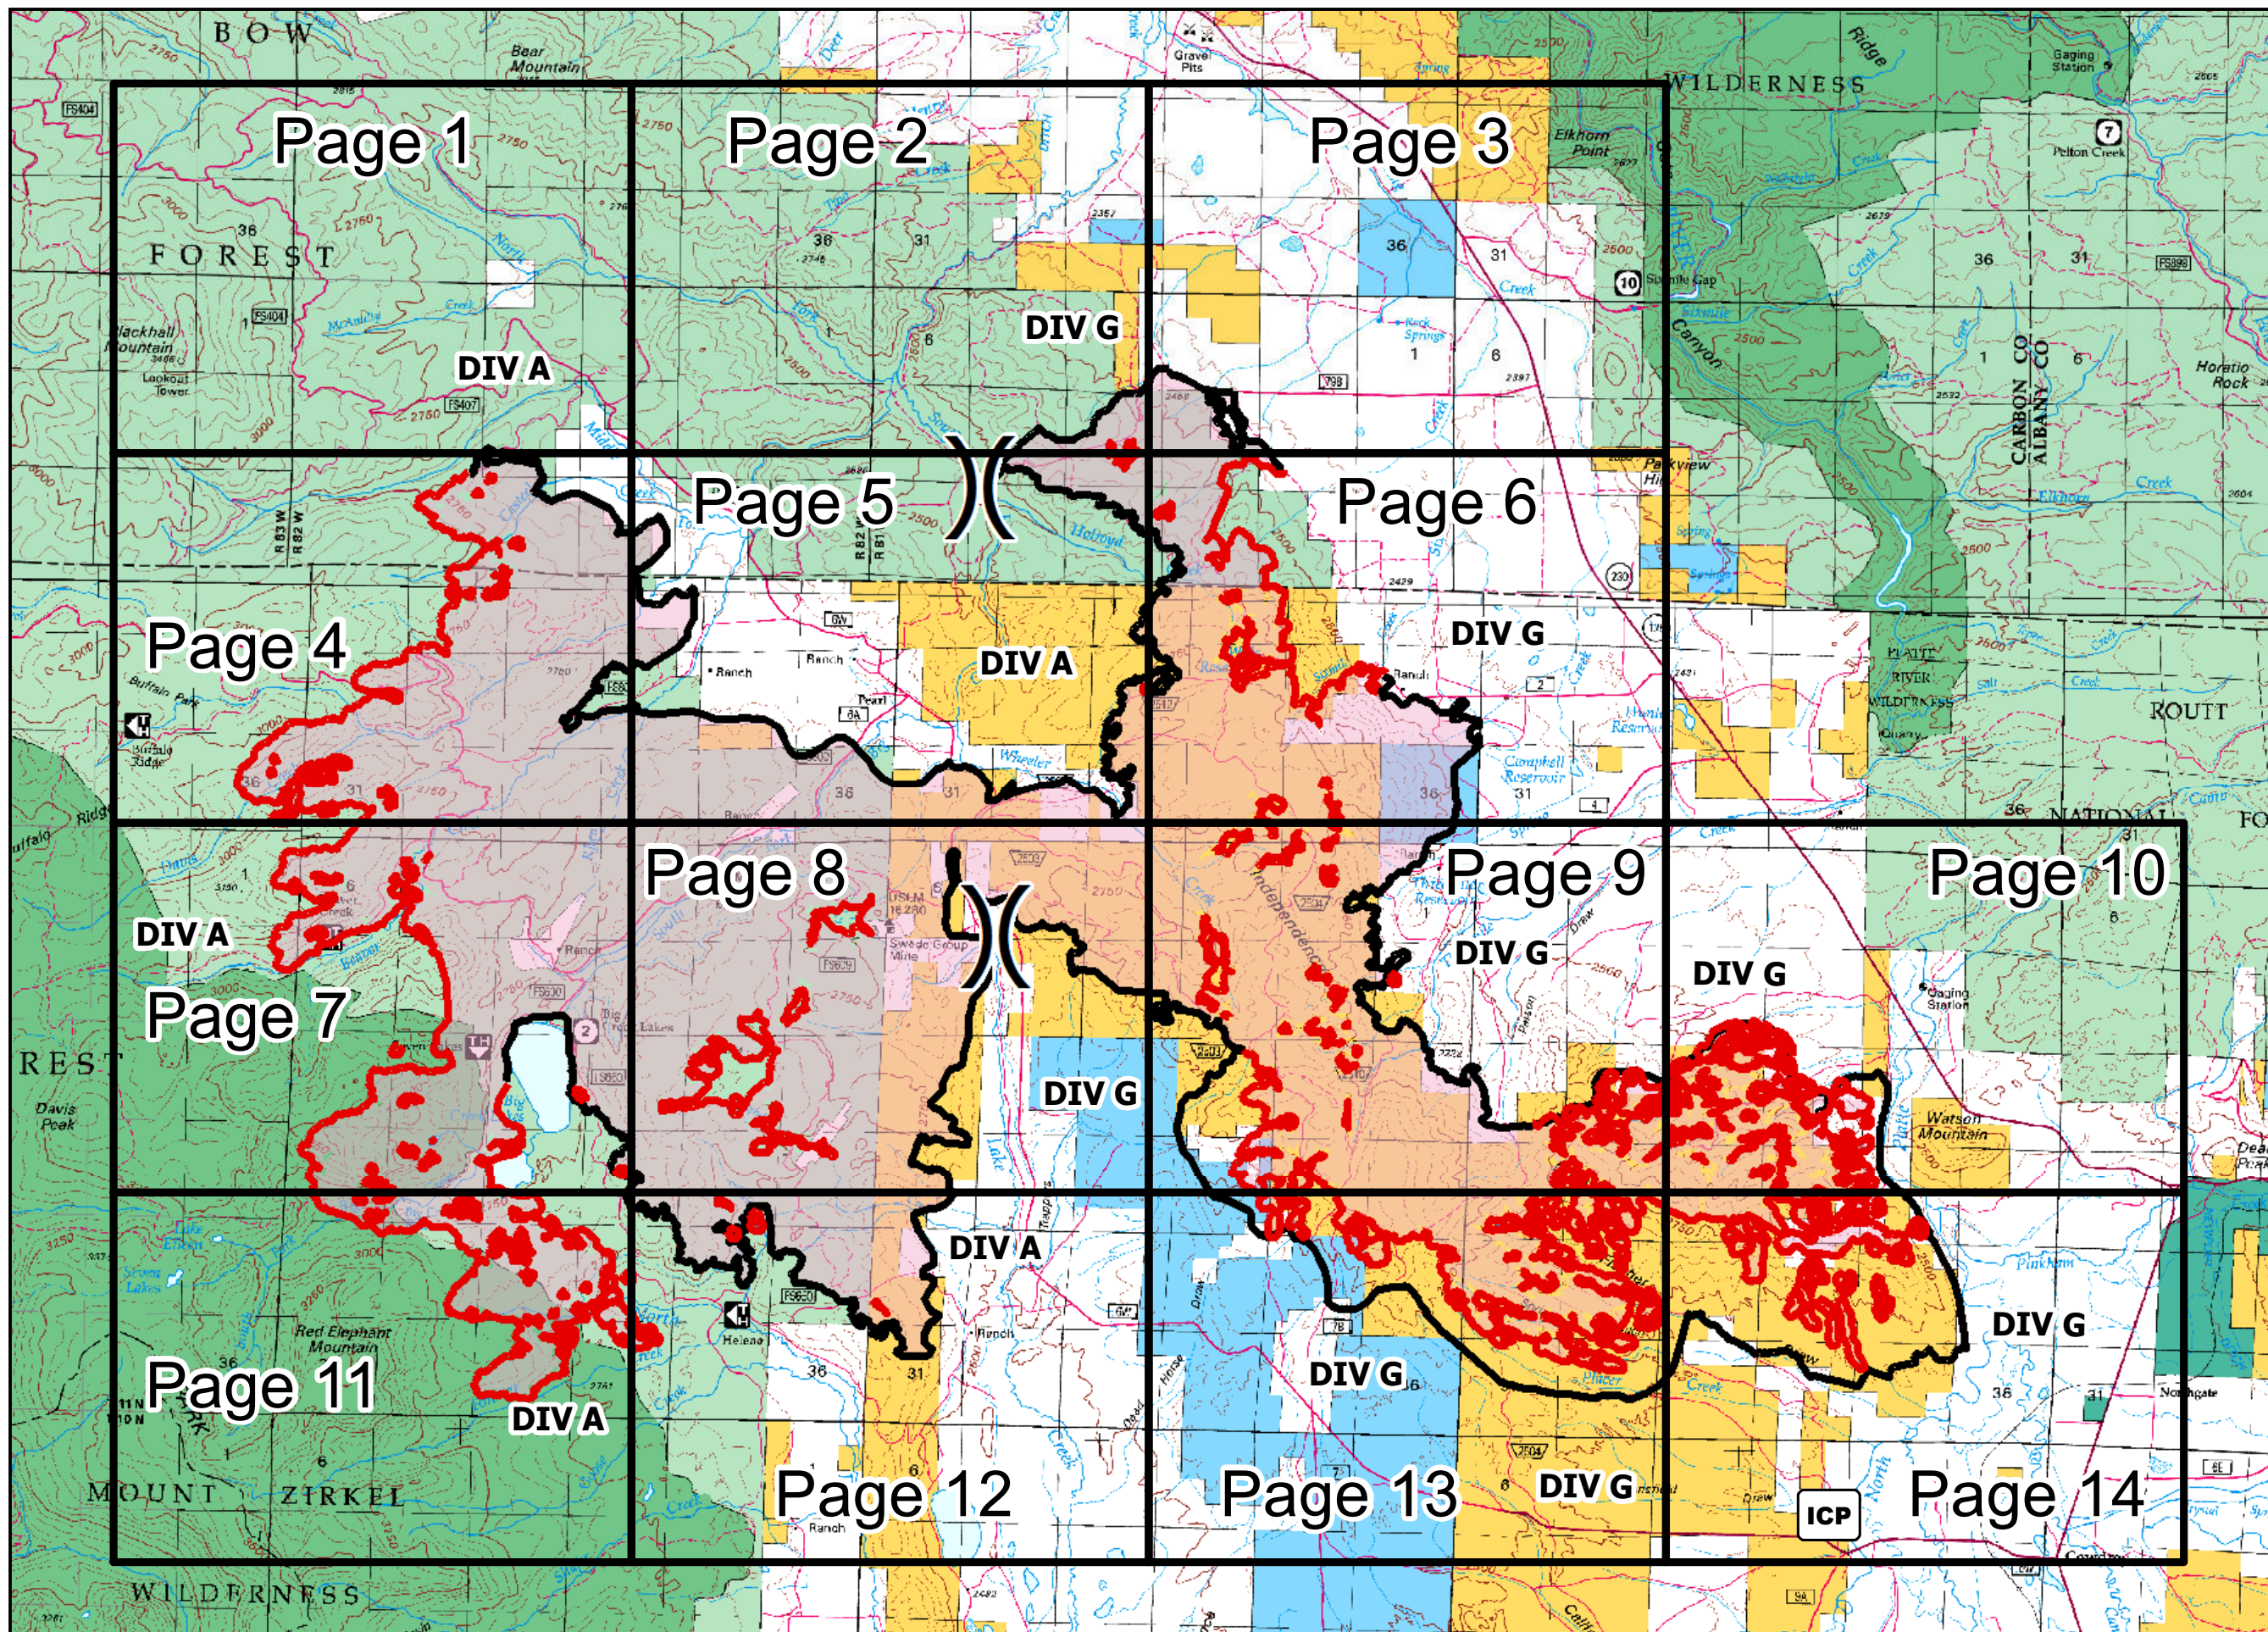

0 1 2 Miles

— Contained Fire Edge
— Uncontrolled Fire Edge

Requires PDF Maps App