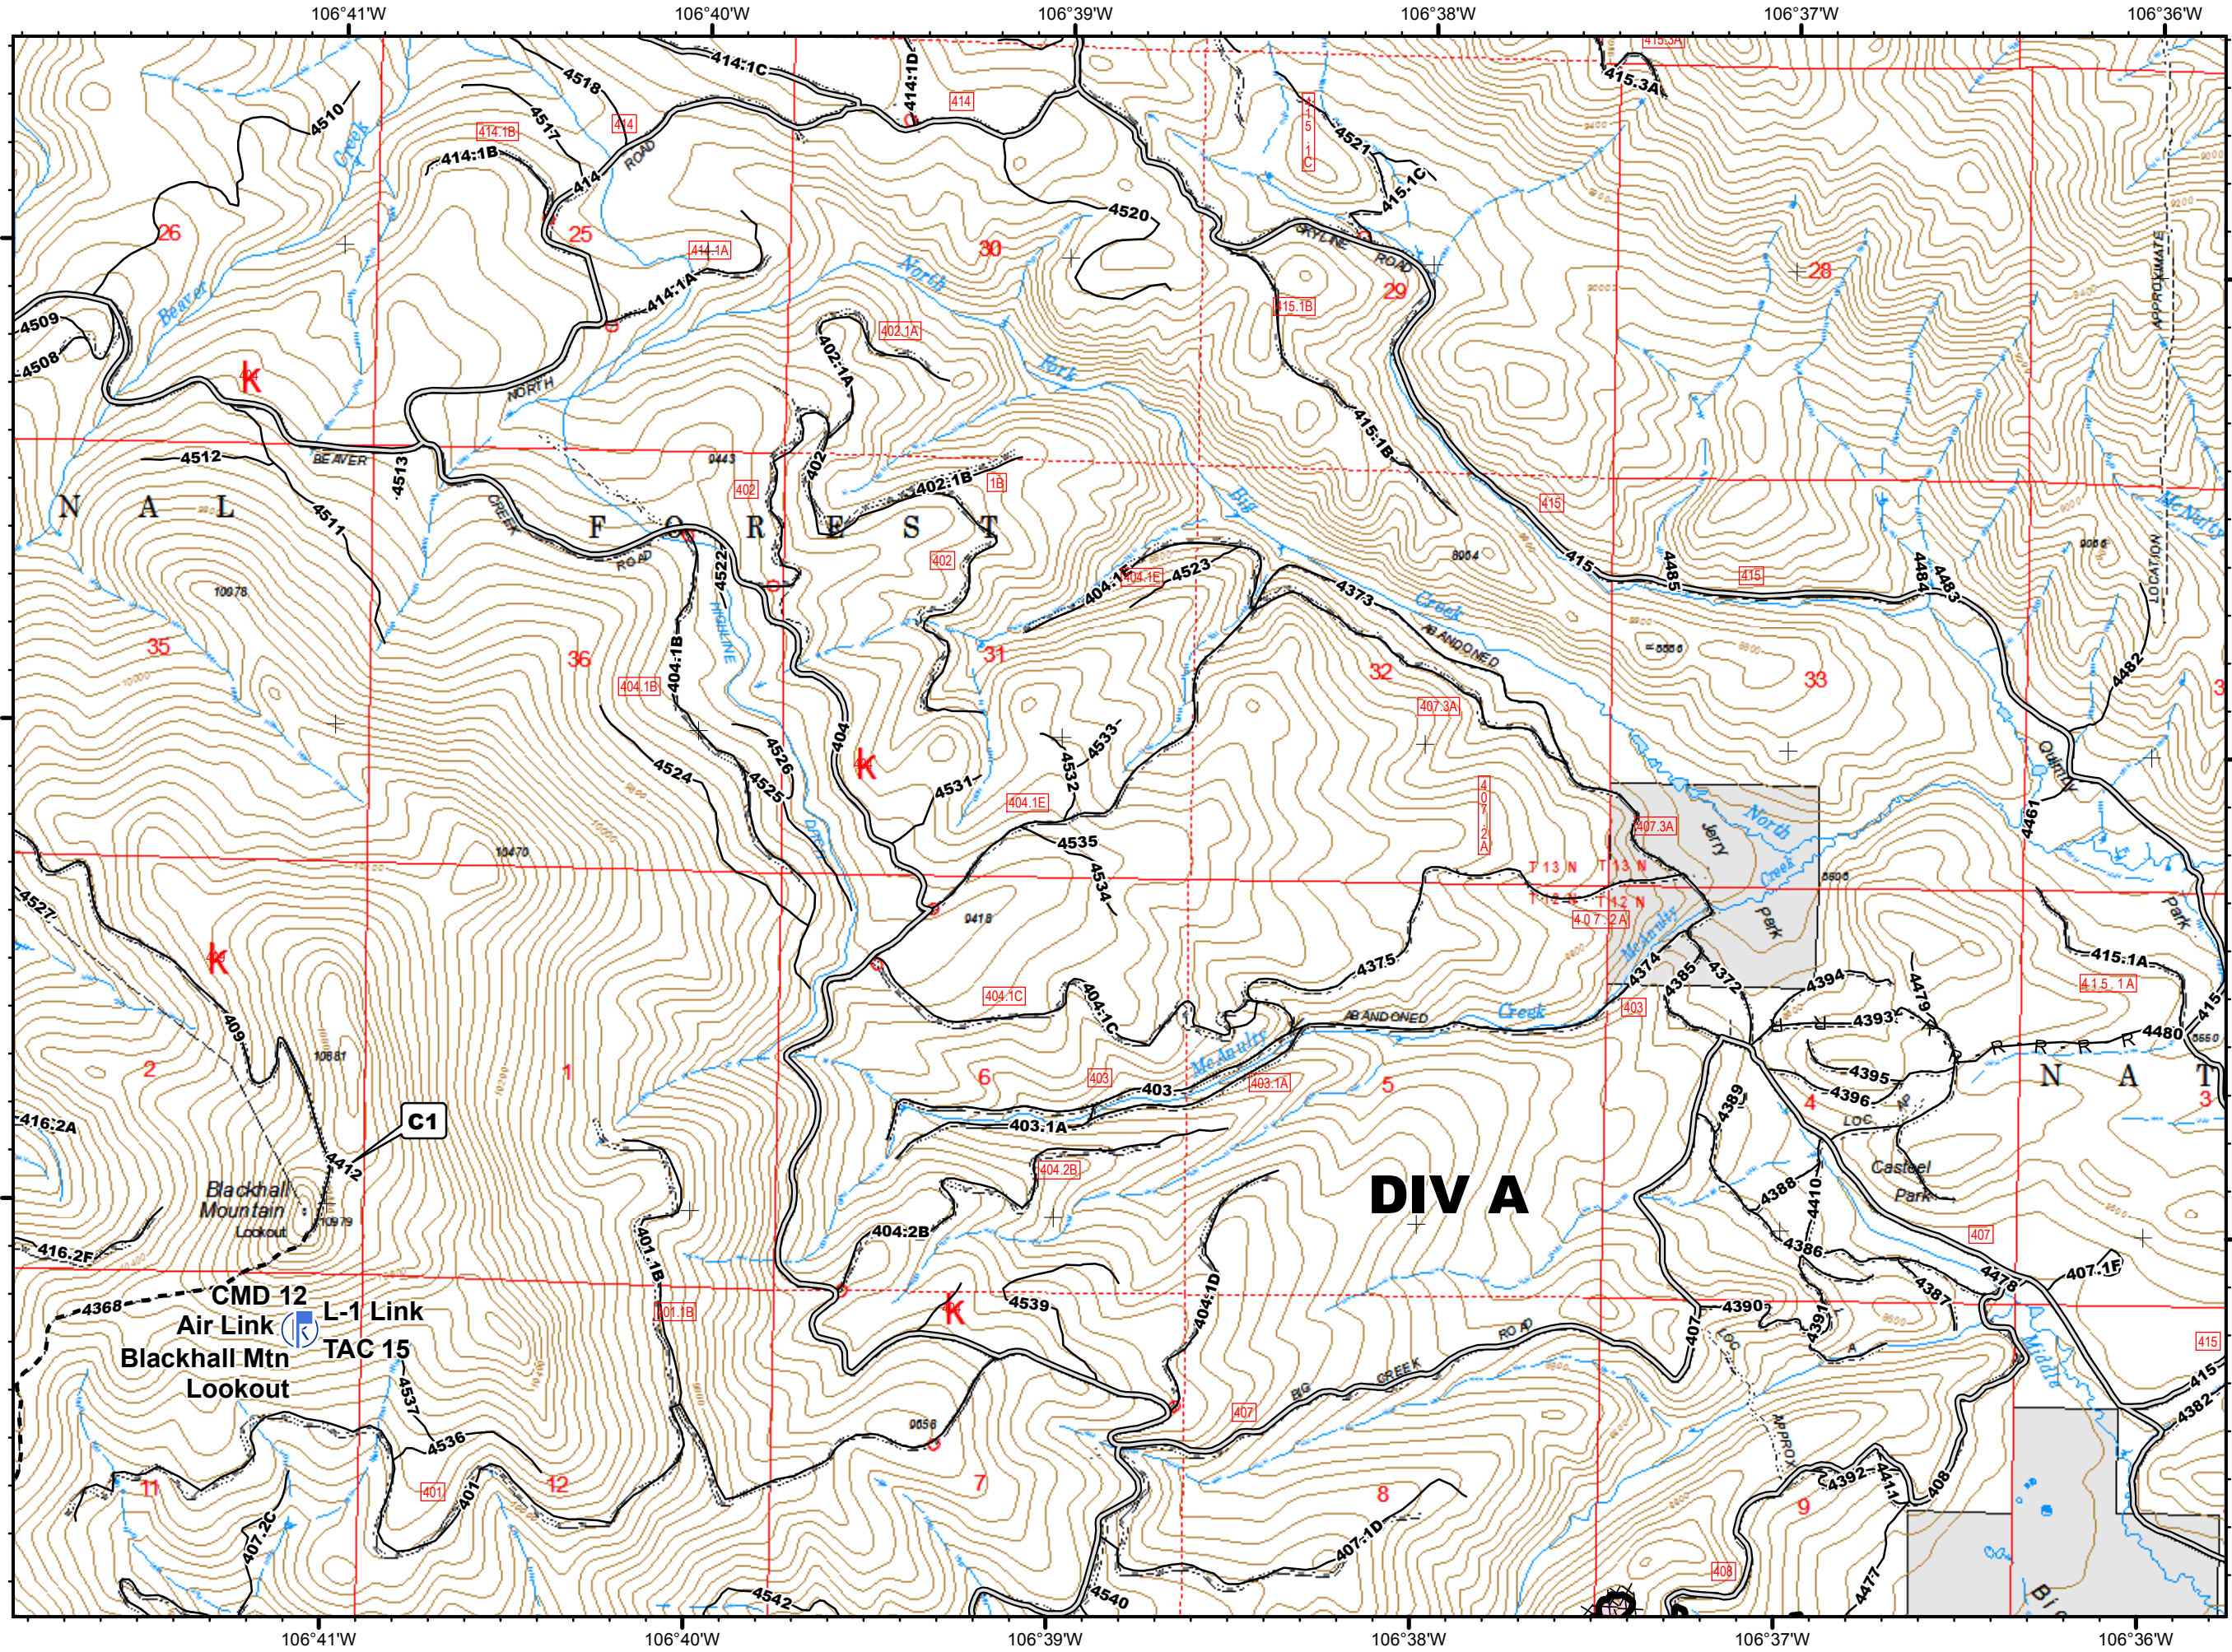

IAP map sheet: 1

- Lookout
- Repeater
- Completed Dozer Line
- Completed Line
- Road as Completed Line

CMD 12  
Air Link  
Blackhall Mtn  
Lookout

L-1 Link  
TAC 15

**D I V A**