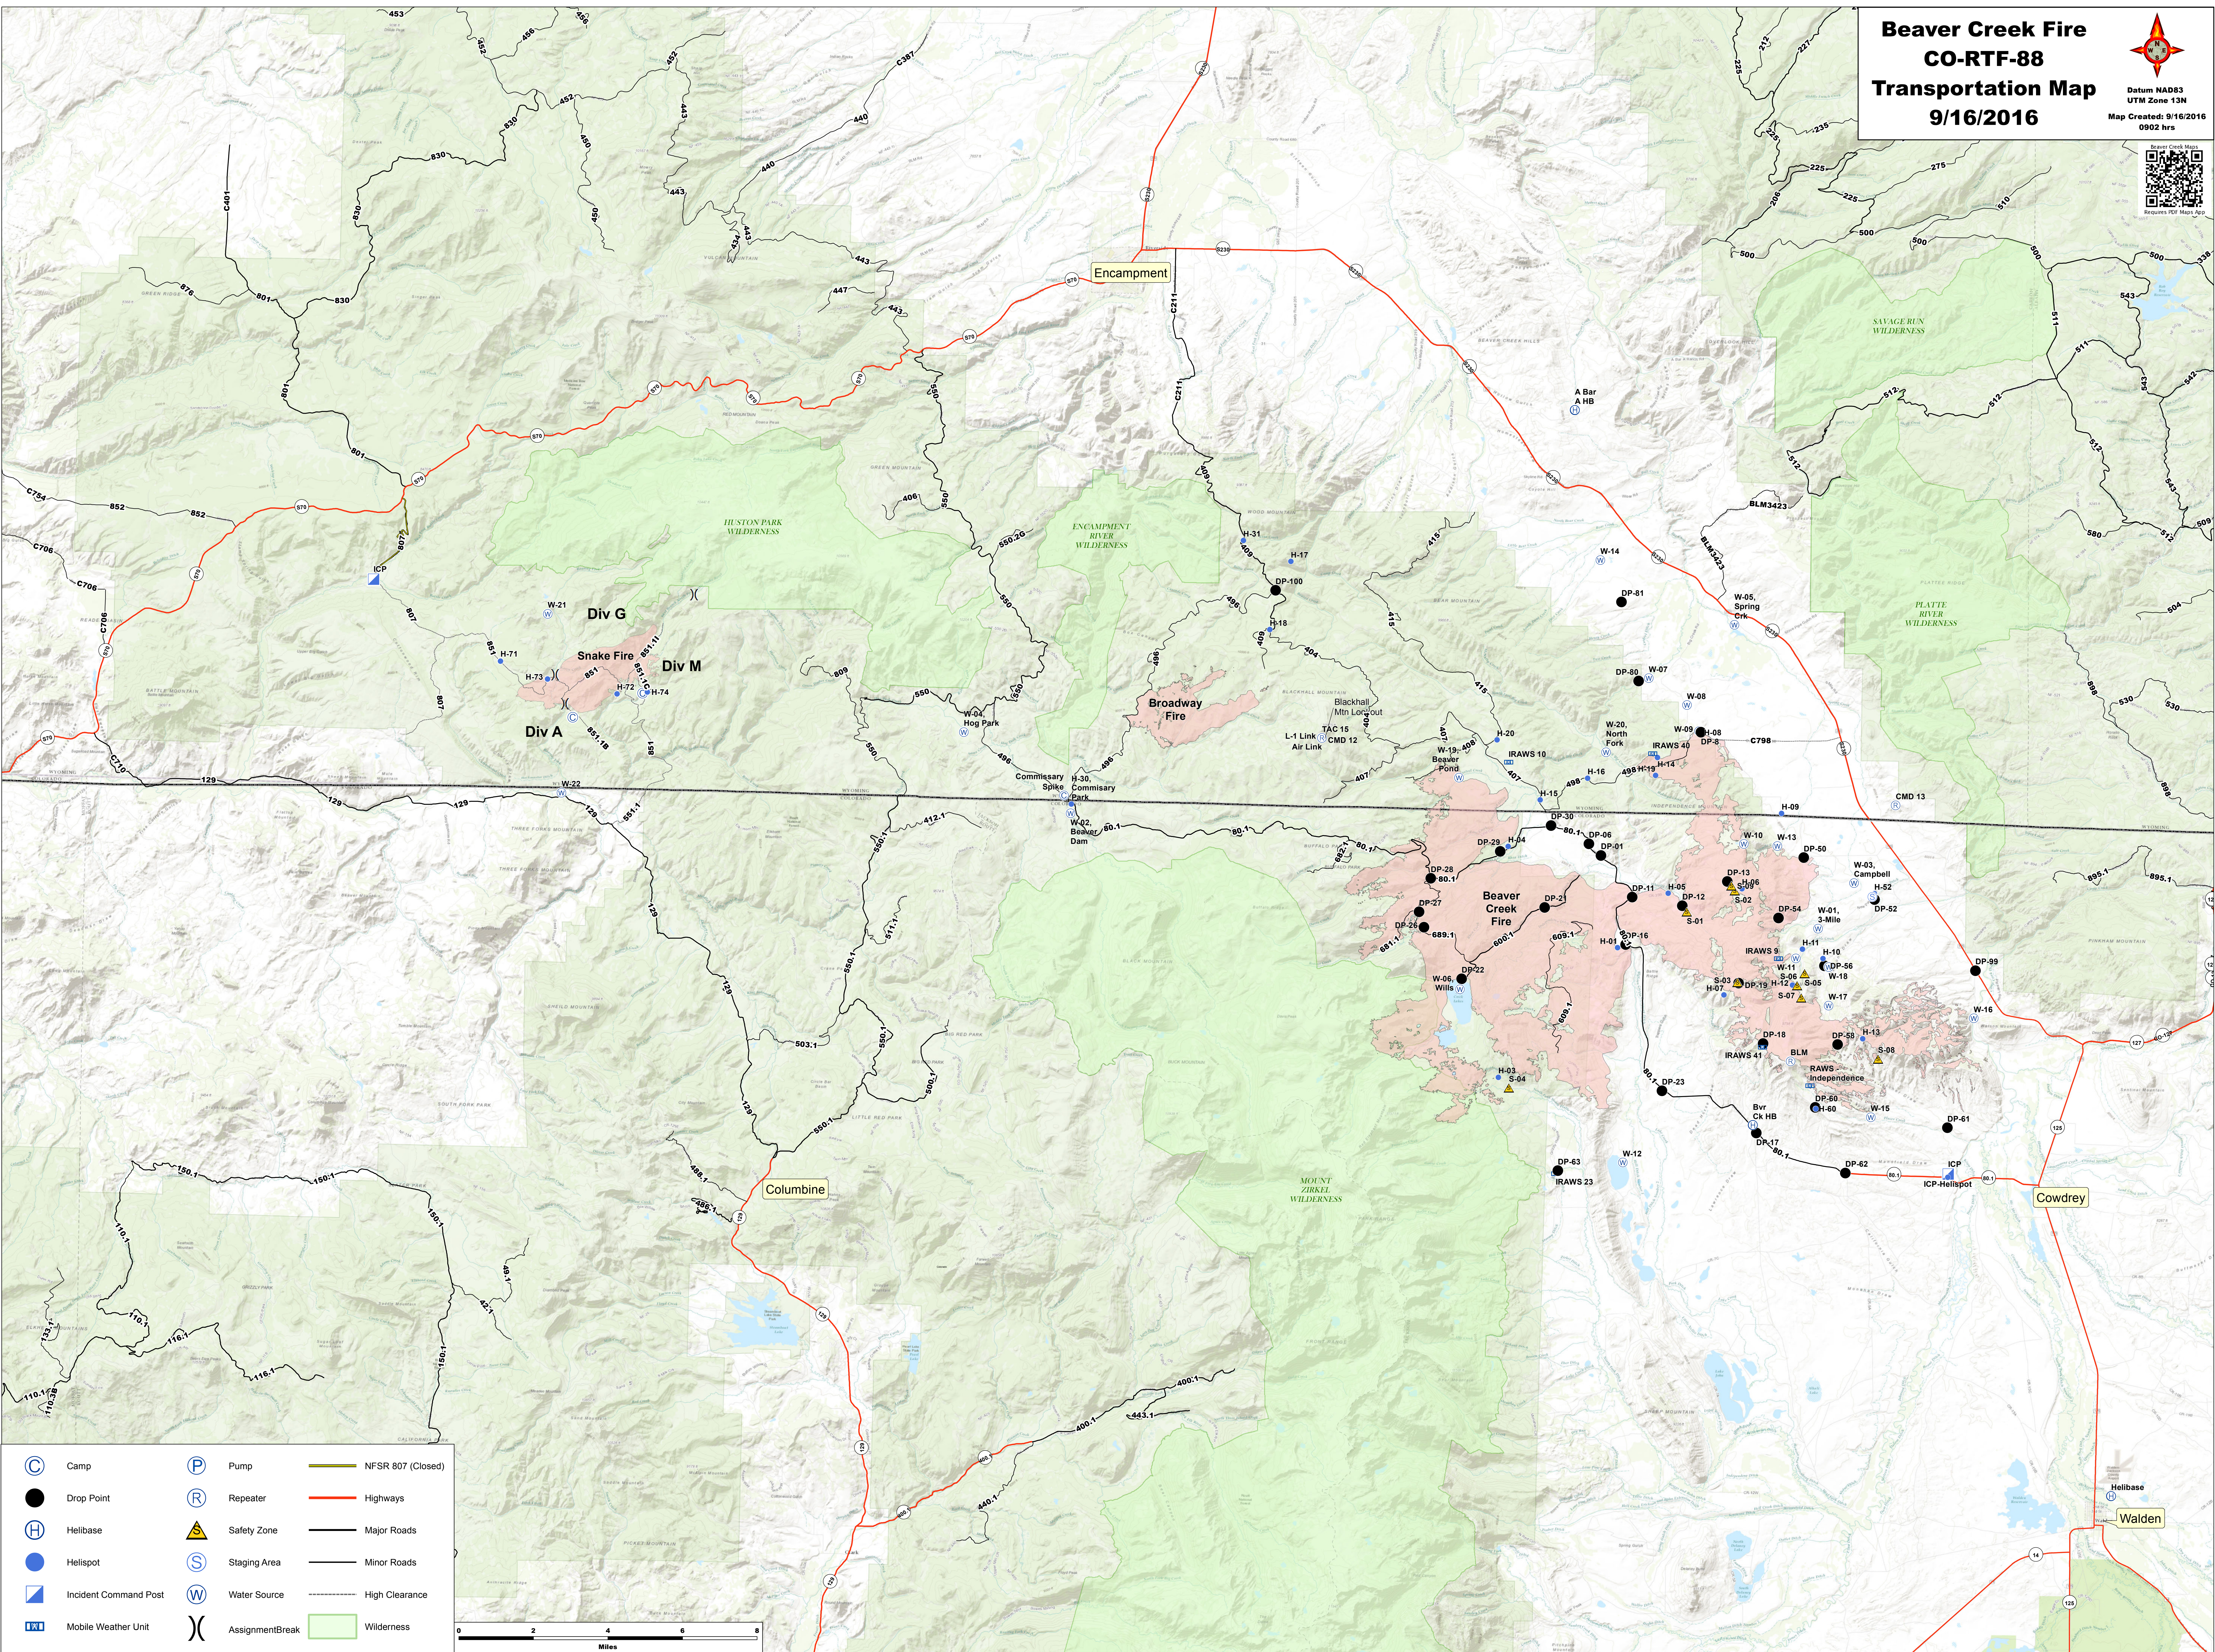

Beaver Creek Fire CO-RTF-88 Transportation Map 9/16/2016

Datum NAD83
UTM Zone 13N
Map Created: 9/16/2016
0902 hrs

Beaver Creek Maps
Requires PDF Map App

	Camp		Pump		NFSR 807 (Closed)
	Drop Point		Repeater		Highways
	Helibase		Safety Zone		Major Roads
	Helispot		Staging Area		Minor Roads
	Incident Command Post		Water Source		High Clearance
	Mobile Weather Unit		Assignment Break		Wilderness