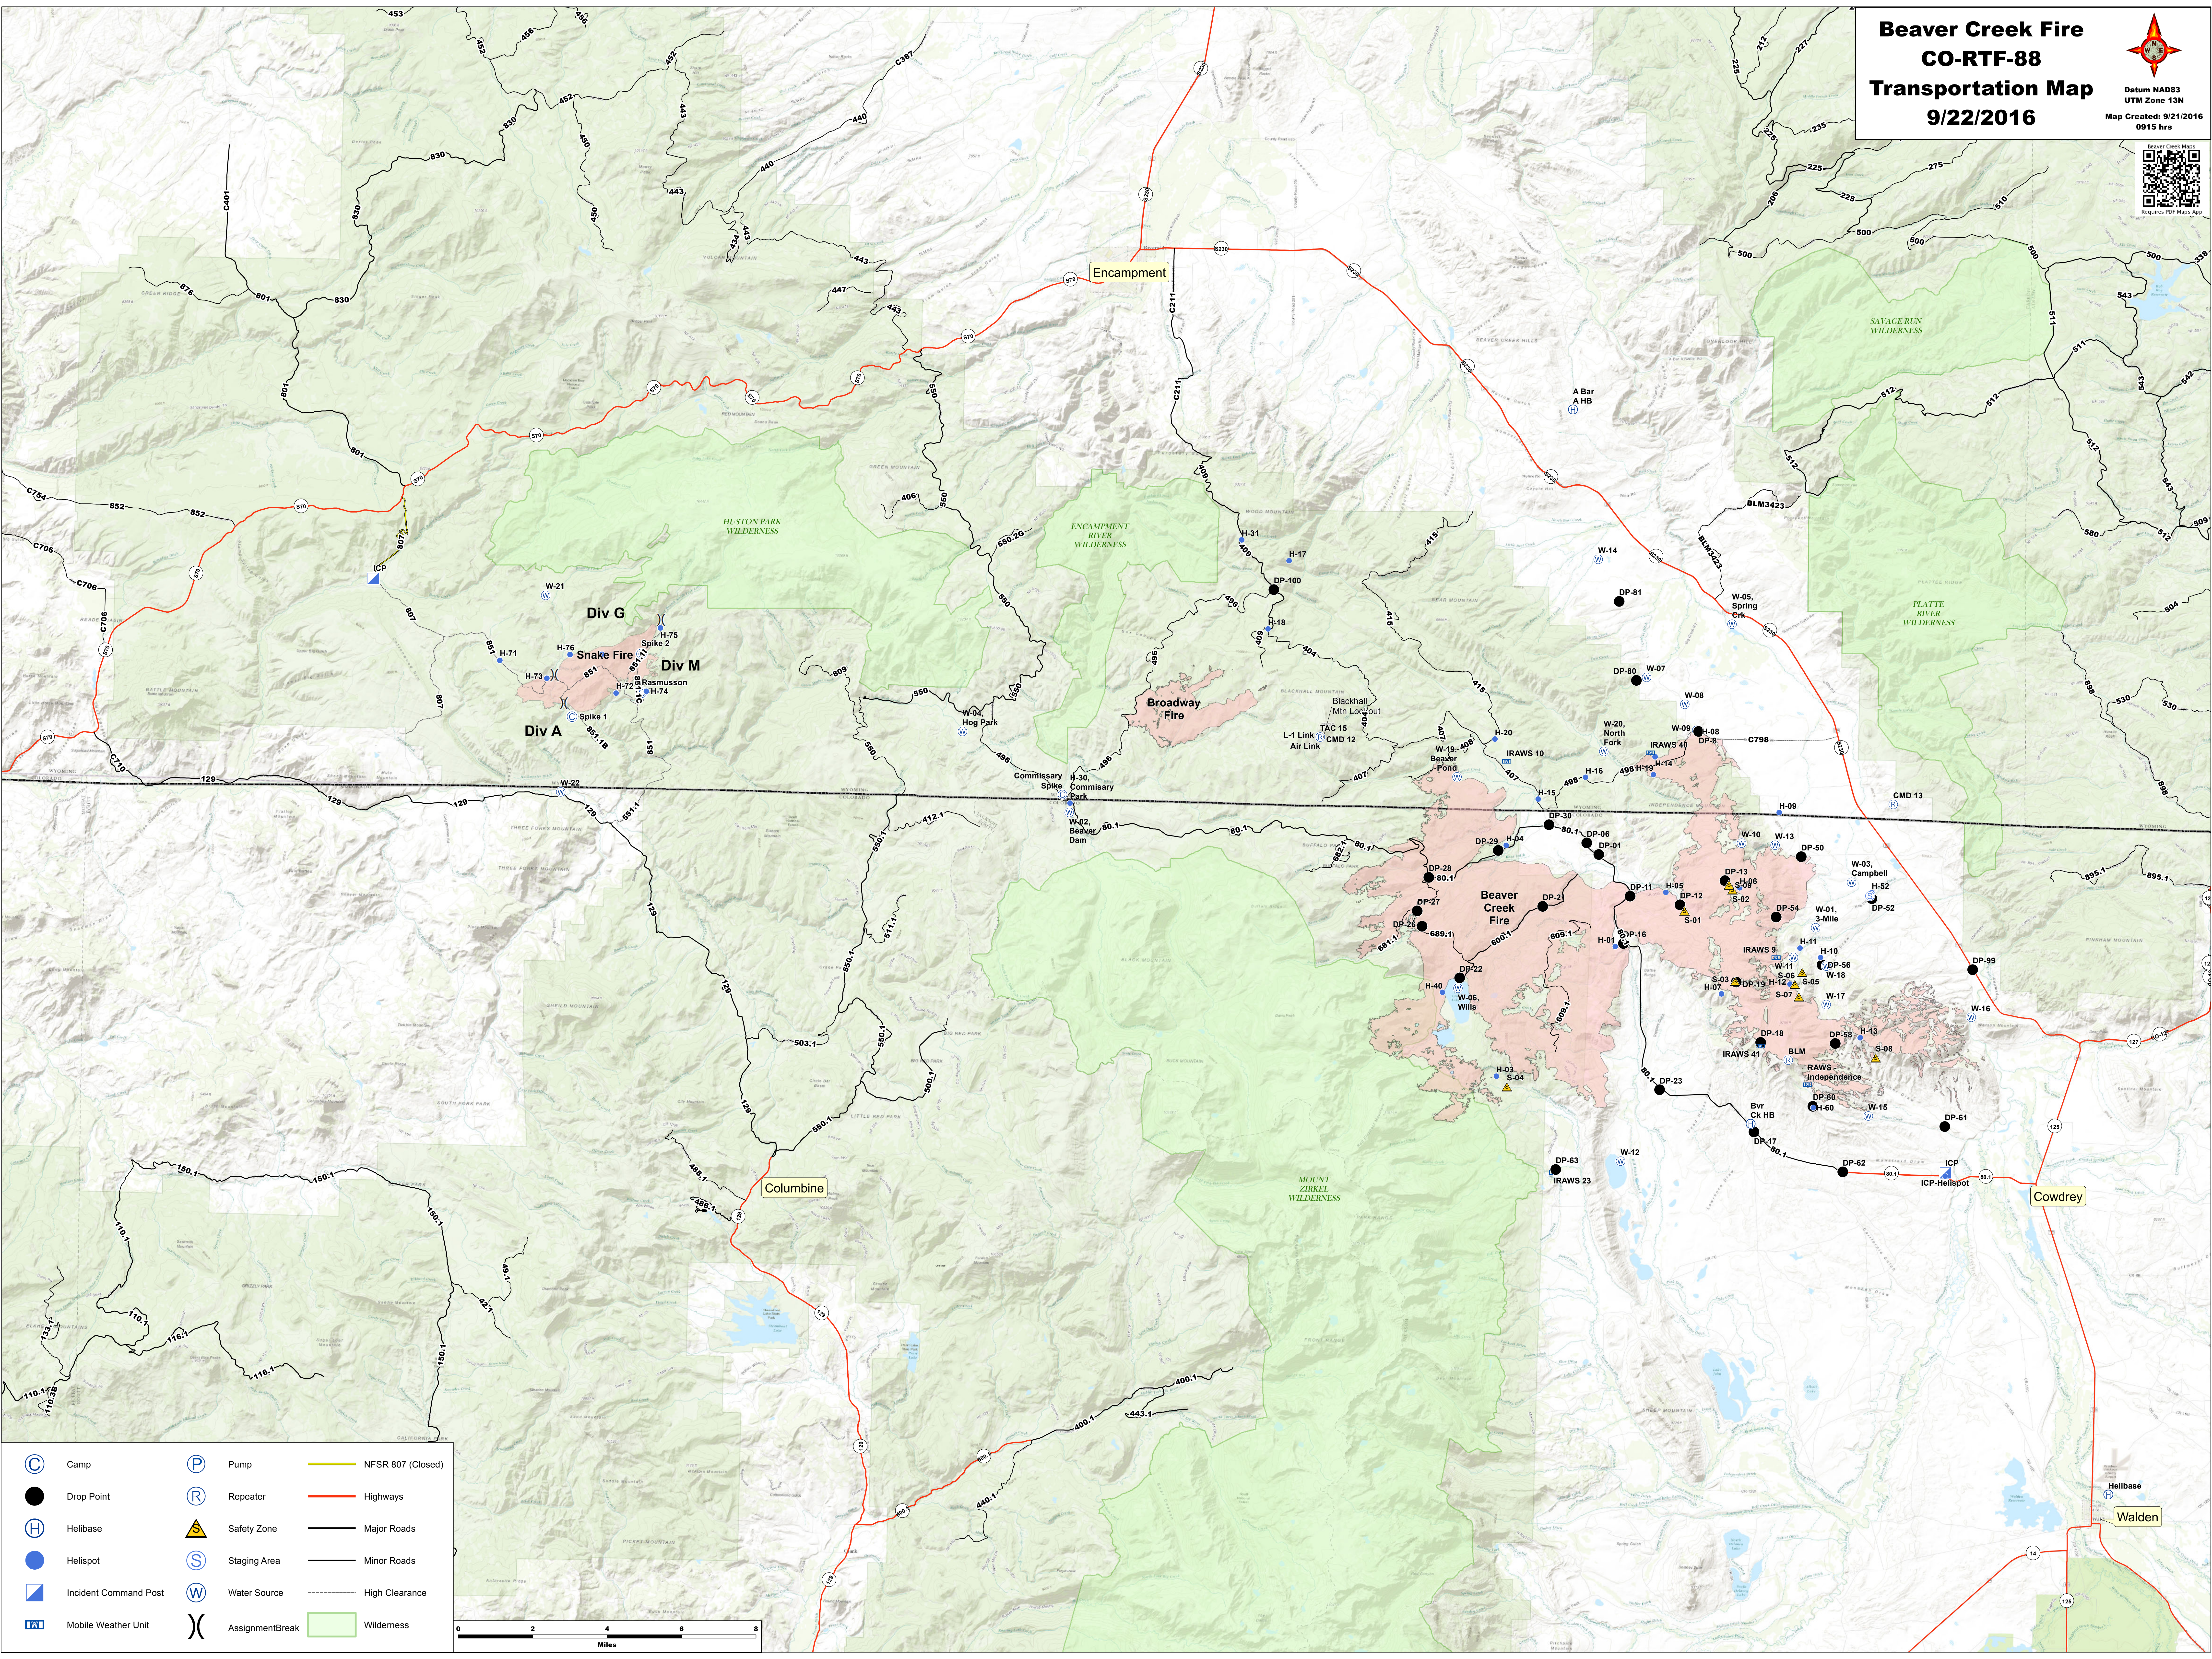

Beaver Creek Fire CO-RTF-88 Transportation Map 9/22/2016

Datum NAD83
UTM Zone 13N
Map Created: 9/21/2016
0915 hrs

	Camp		Pump		NFSR 807 (Closed)
	Drop Point		Repeater		Highways
	Helibase		Safety Zone		Major Roads
	Helispot		Staging Area		Minor Roads
	Incident Command Post		Water Source		High Clearance
	Mobile Weather Unit		Assignment Break		Wilderness