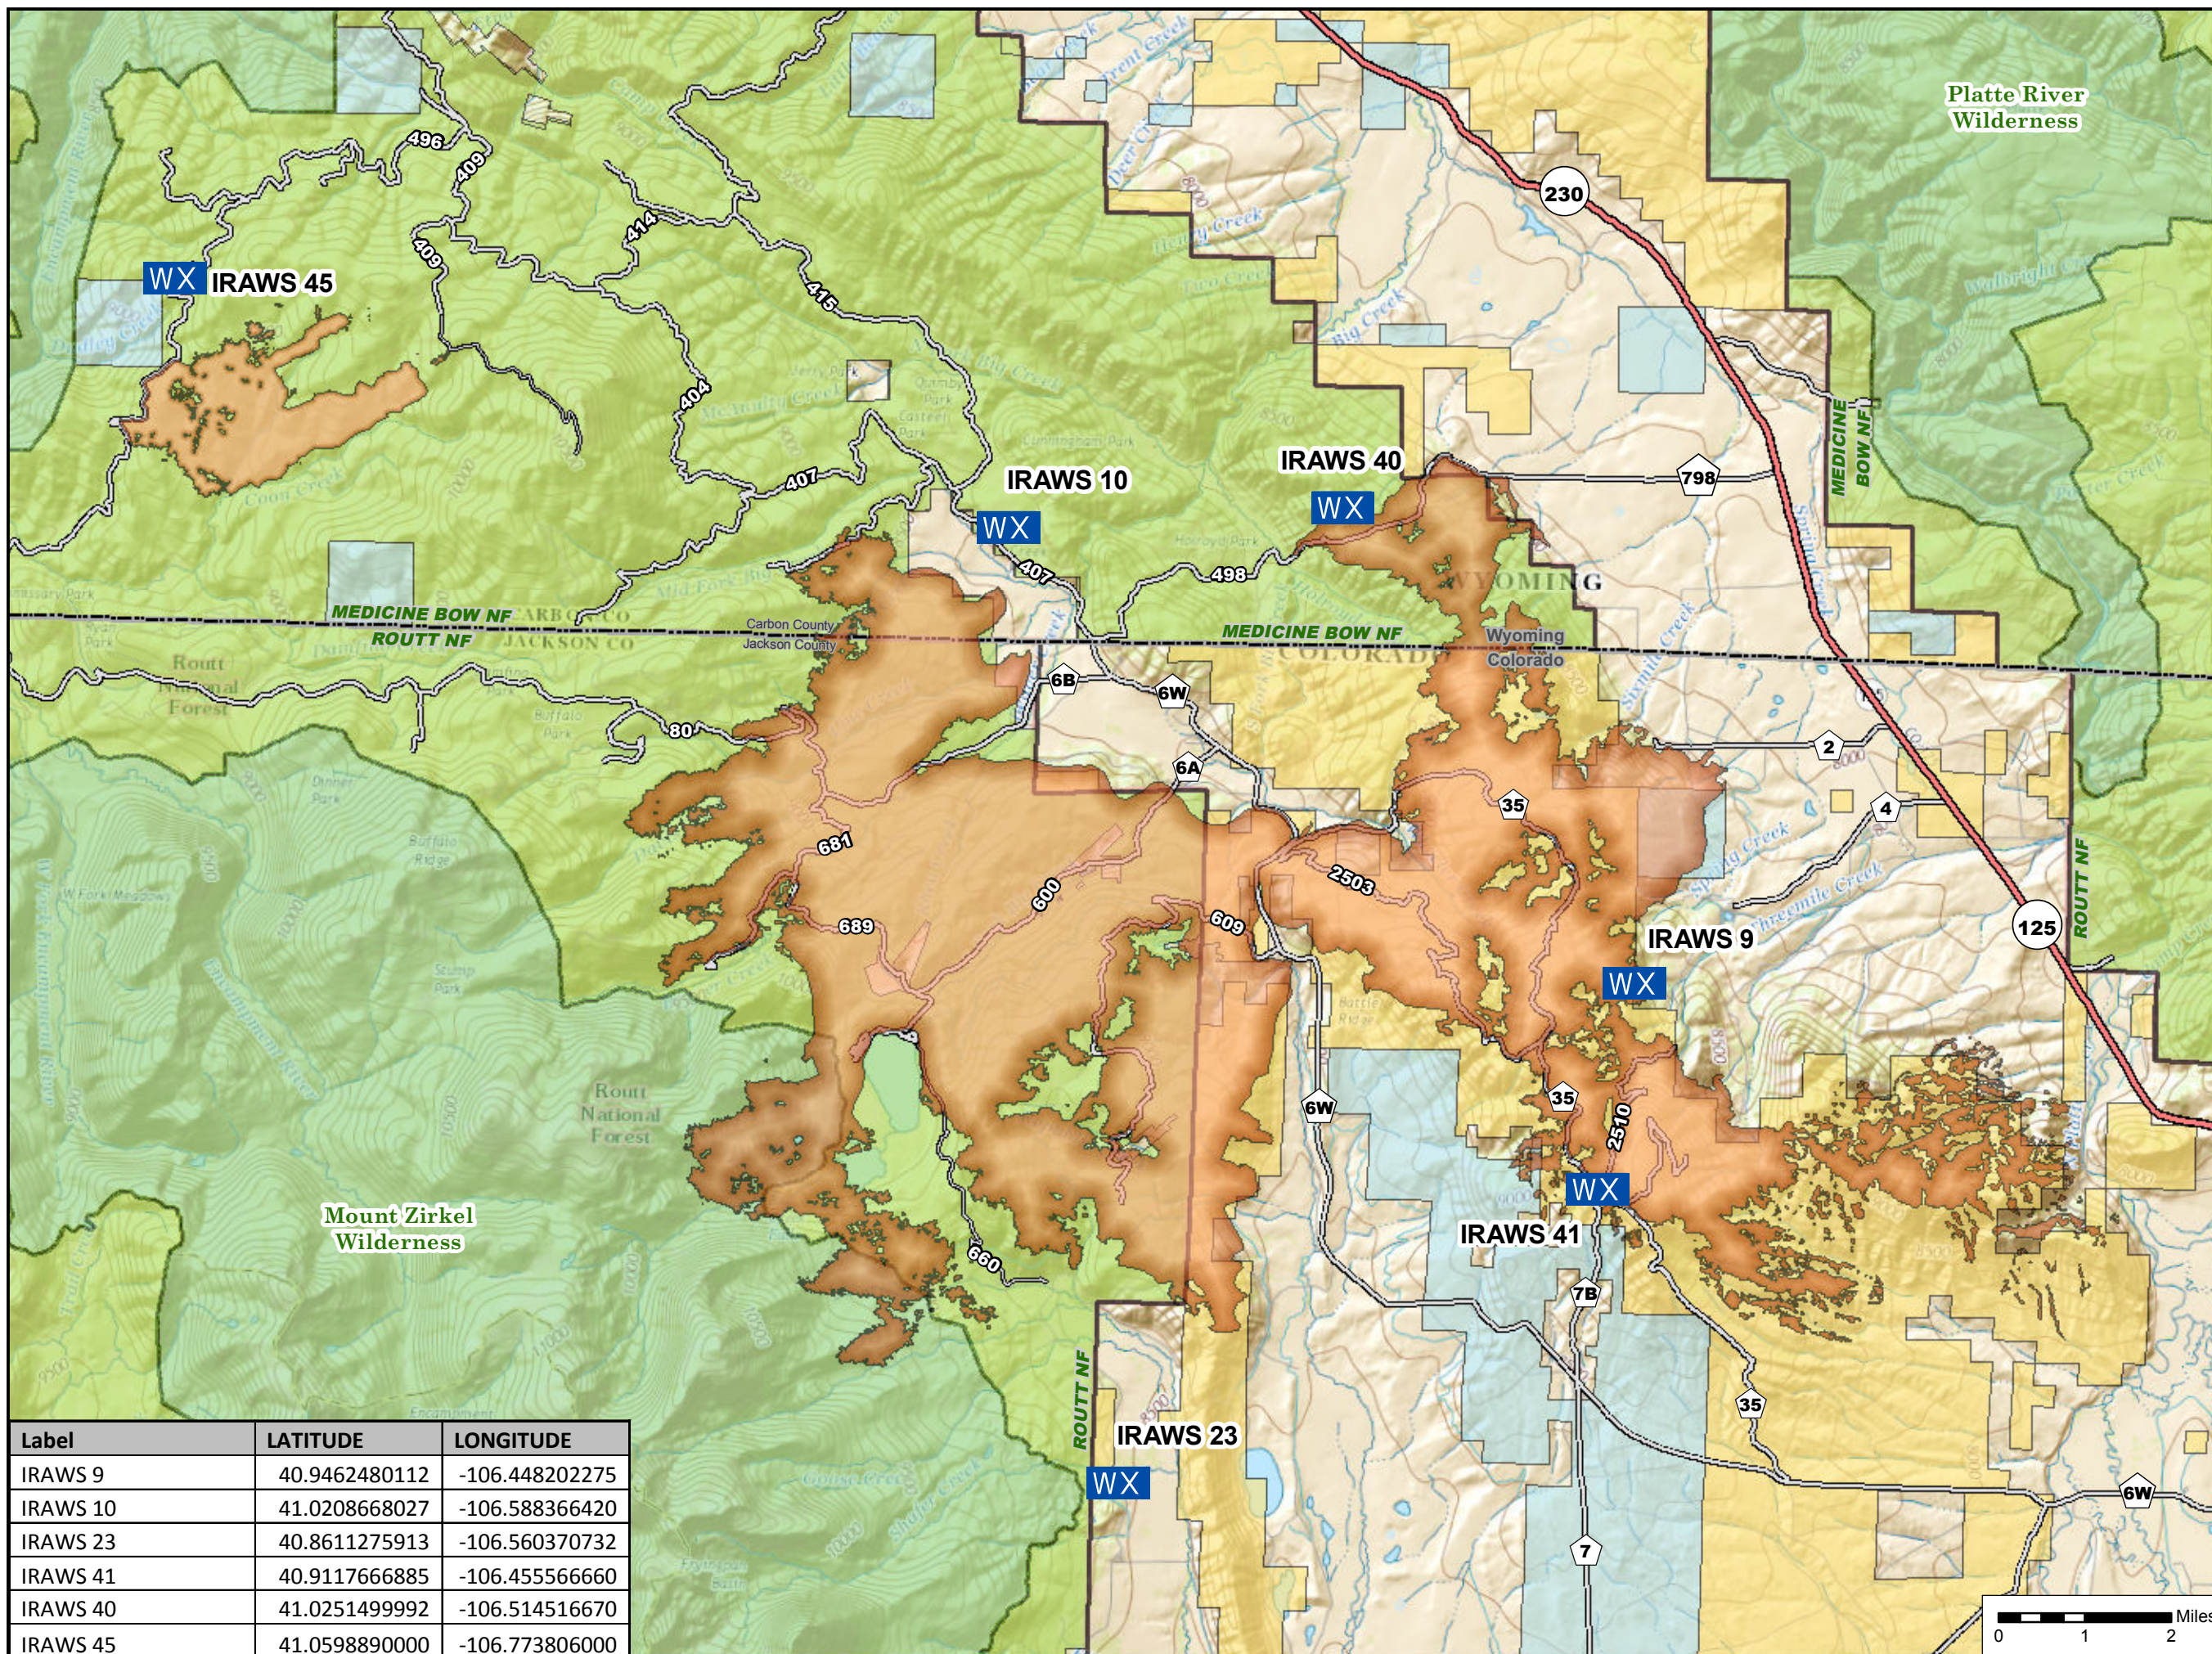

Beaver Creek Fire
CO-RTF-000088
Broadway Fire
WY-MBF-000370
IRAWS Locations
09/21/16

IRAWS Stations

Fire Perimeter

Ownership
 USFS
 BLM
 State
 Private

Label	LATITUDE	LONGITUDE
IRAWS 9	40.9462480112	-106.448202275
IRAWS 10	41.0208668027	-106.588366420
IRAWS 23	40.8611275913	-106.560370732
IRAWS 41	40.9117666885	-106.455566660
IRAWS 40	41.0251499992	-106.514516670
IRAWS 45	41.0598890000	-106.773806000

BLM

Alan Hester
 RAW Field Group Supervisor
 NATIONAL INTERAGENCY FIRE CENTER
 3833 S. Development Ave.
 Boise, ID 83705
 Office: 208-387-5364
 Cell: 208-850-0648
 Fax: 208-387-5397
 ahester@blm.gov

BUREAU OF LAND MANAGEMENT