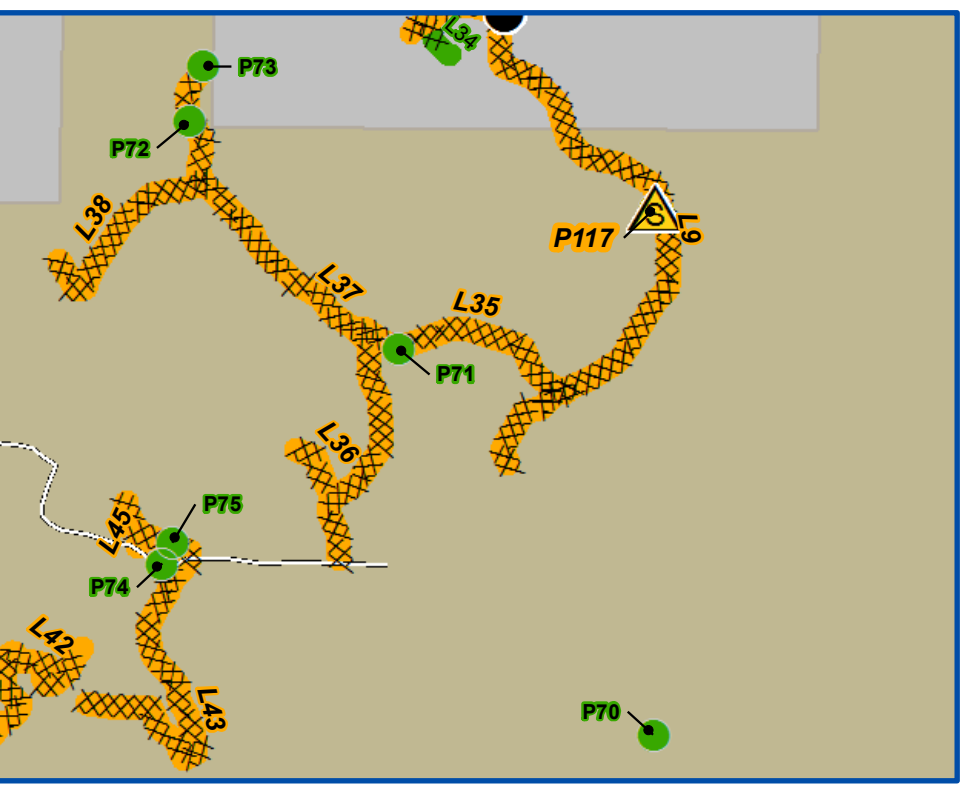

Beaver Creek Fire CO-RTF-88 Suppression Repair Map 9/21/2016

Datum NAD83
UTM Zone 13N
9/21/2016 0837 hrs
Beaver Creek GIS

This map contains sensitive information. NOT FOR DISTRIBUTION

Repair Status	
●	Complete
●	Complete, Awaiting Seed
●	Incomplete
—	Complete
—	Complete, Awaiting Seed
—	Incomplete
	Fire Area
	Owner: BLM
	Owner: PRI
	Owner: STA
	Owner: USFS
	Owner: Trophy Mountain Ranch
	Subdivisions