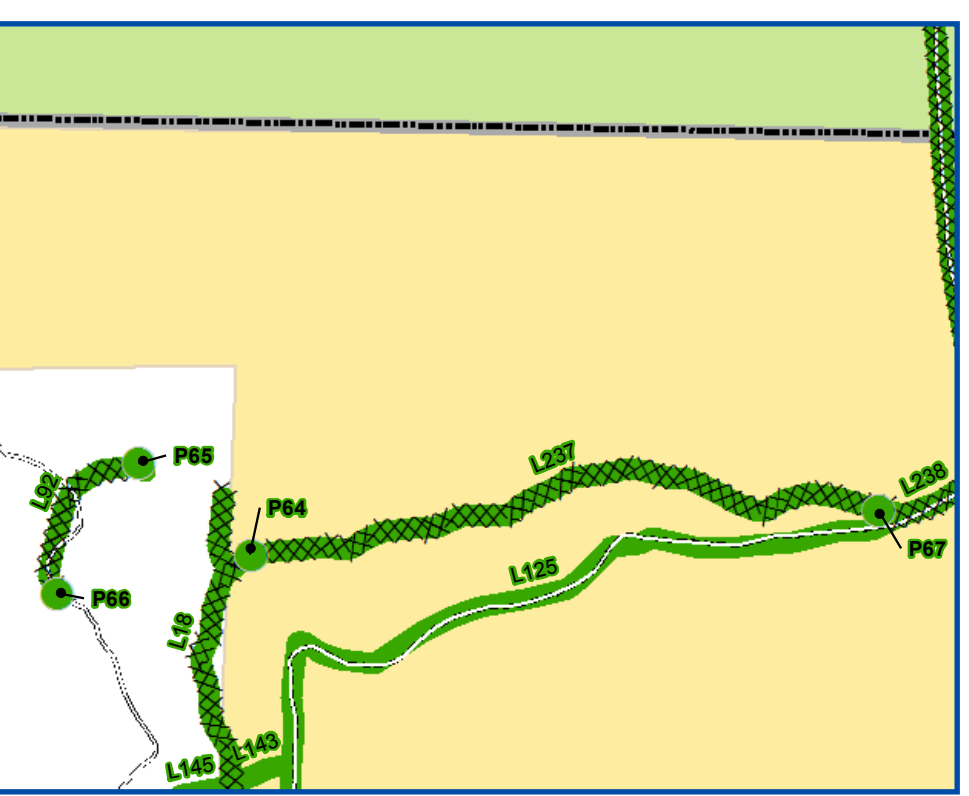

Beaver Creek Fire CO-RTF-88 Suppression Repair Map 9/21/2016

Datum NAD83
UTM Zone 13N
9/21/2016 0837 hrs
Beaver Creek GIS

This map contains sensitive information. NOT FOR DISTRIBUTION

Repair Status	
●	Complete
●	Complete, Awaiting Seed
●	Incomplete
—	Complete
—	Complete, Awaiting Seed
—	Incomplete
	Fire Area
	Owner: BLM
	Owner: PRI
	Owner: STA
	Owner: USFS
	Owner: Trophy Mountain Ranch
	Subdivisions