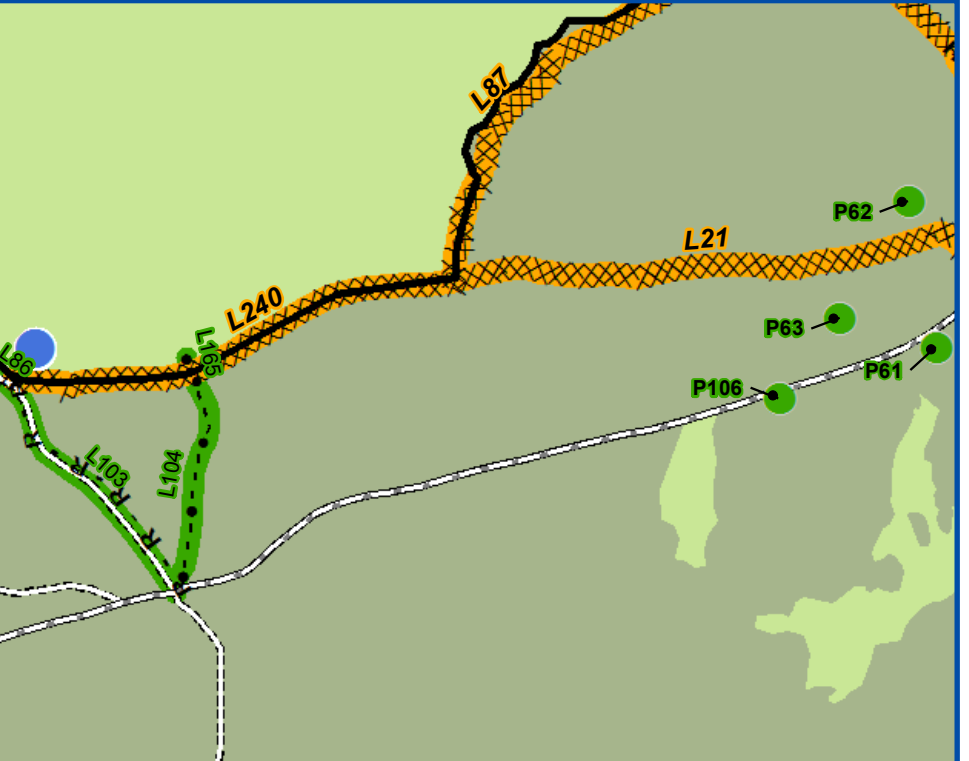

Beaver Creek Fire CO-RTF-88 Suppression Repair Map 9/21/2016

Datum NAD83
UTM Zone 13N
9/21/2016 0837 hrs
Beaver Creek GIS

This map contains sensitive information. NOT FOR DISTRIBUTION

Repair Status	
●	Complete
●	Complete, Awaiting Seed
●	Incomplete
—	Complete
—	Complete, Awaiting Seed
—	Incomplete
	Fire Area
	Owner: BLM
	Owner: PRI
	Owner: STA
	Owner: USFS
	Owner: Trophy Mountain Ranch
	Subdivisions