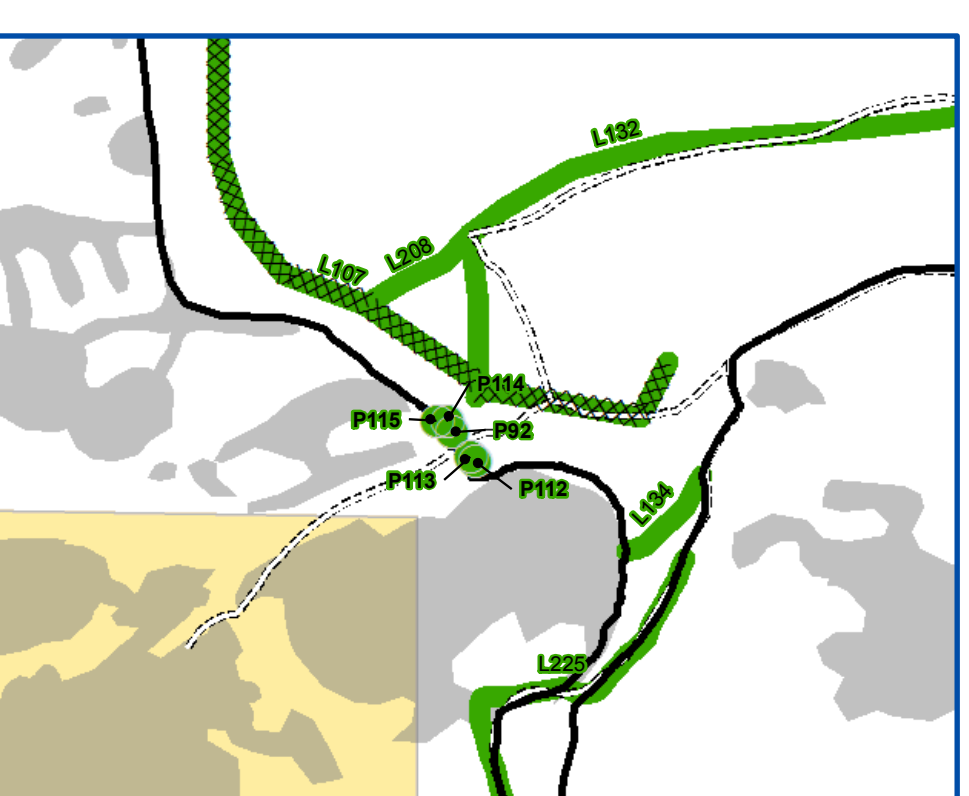

Beaver Creek Fire CO-RTF-88 Suppression Repair Map 9/21/2016

Datum NAD83
UTM Zone 13N
9/21/2016 0837 hrs
Beaver Creek GIS

This map contains sensitive information. NOT FOR DISTRIBUTION

Repair Status	
●	Complete
●	Complete, Awaiting Seed
●	Incomplete
—	Complete
—	Complete, Awaiting Seed
—	Incomplete
	Fire Area
	Owner: BLM
	Owner: PRI
	Owner: STA
	Owner: USFS
	Owner: Trophy Mountain Ranch
	Subdivisions