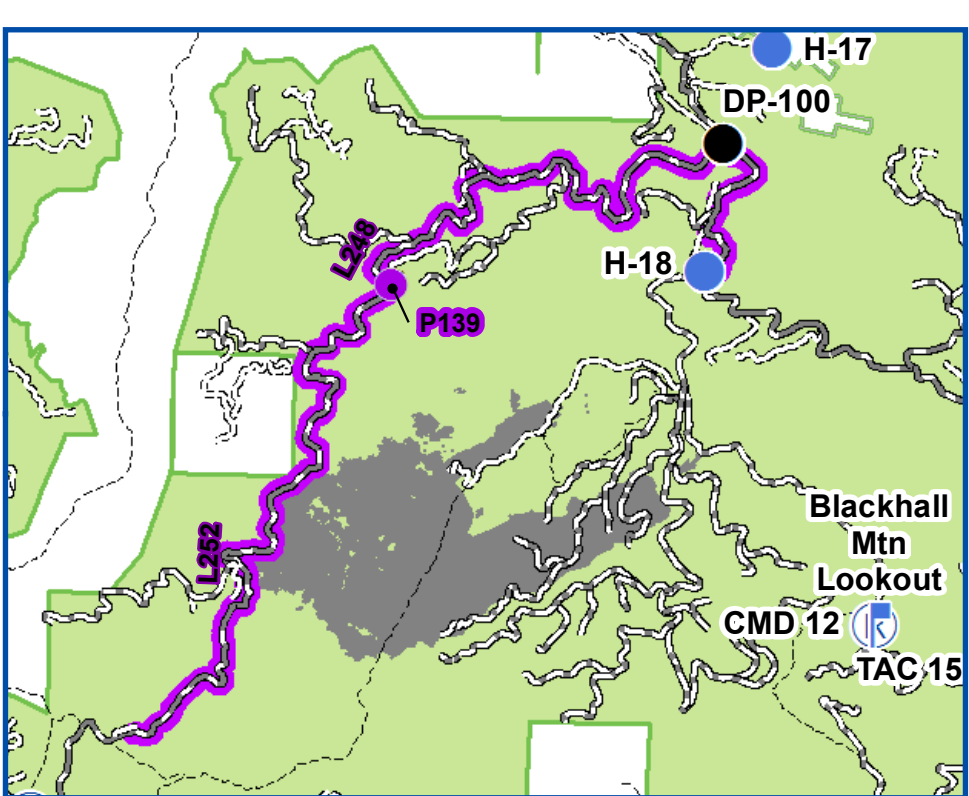

Beaver Creek Fire CO-RTF-88 Suppression Repair Map 9/21/2016

Datum NAD83
UTM Zone 13N
9/21/2016 0837 hrs
Beaver Creek GIS

This map contains sensitive information. NOT FOR DISTRIBUTION

Repair Status	
●	Complete
●	Complete, Awaiting Seed
●	Incomplete
—	Complete
—	Complete, Awaiting Seed
—	Incomplete
	Fire Area
	Owner: BLM
	Owner: PRI
	Owner: STA
	Owner: USFS
	Owner: Trophy Mountain Ranch
	Subdivisions