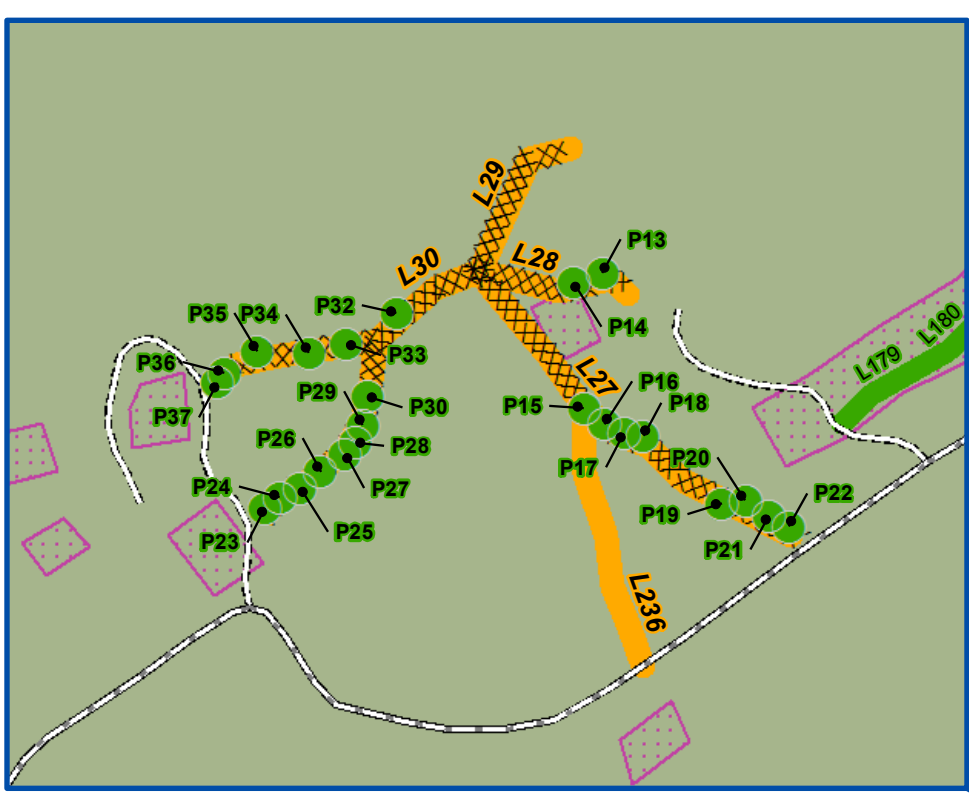

Beaver Creek Fire CO-RTF-88 Suppression Repair Map 9/21/2016

Datum NAD83
UTM Zone 13N
9/21/2016 0837 hrs
Beaver Creek GIS

This map contains sensitive information. NOT FOR DISTRIBUTION

Repair Status	
●	Complete
●	Complete, Awaiting Seed
●	Incomplete
—	Complete
—	Complete, Awaiting Seed
—	Incomplete
	Fire Area
	Owner: BLM
	Owner: PRI
	Owner: STA
	Owner: USFS
	Owner: Trophy Mountain Ranch
	Subdivisions