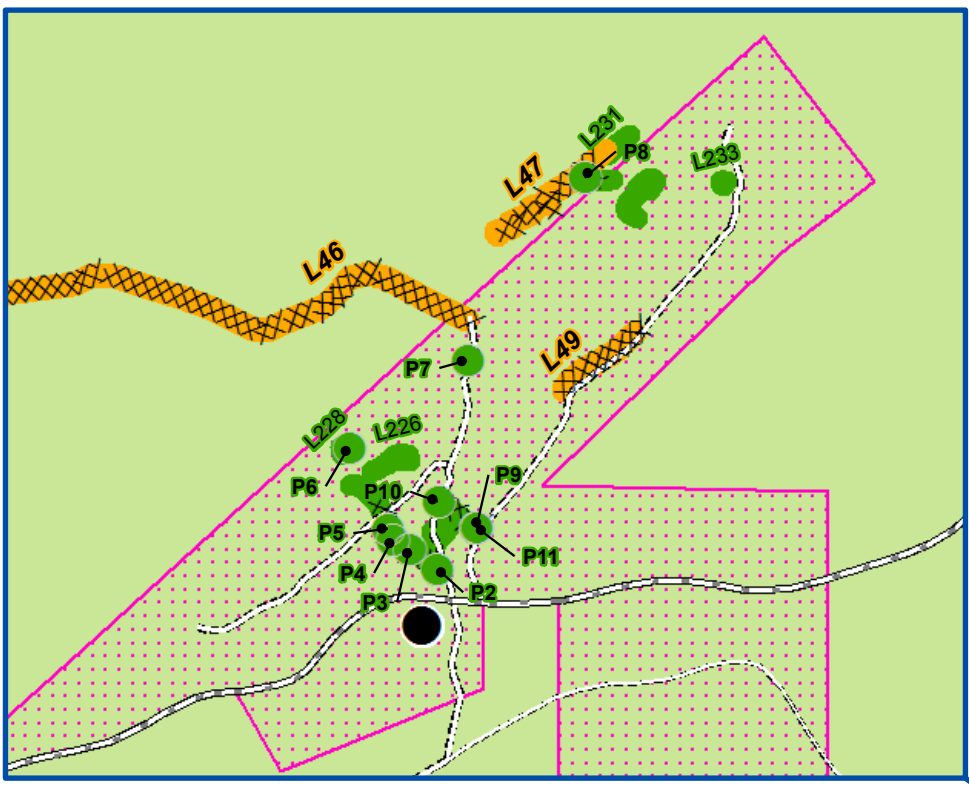

Beaver Creek Fire CO-RTF-88 Suppression Repair Map 9/21/2016

Datum NAD83
UTM Zone 13N
9/21/2016 0837 hrs
Beaver Creek GIS

This map contains sensitive information. NOT FOR DISTRIBUTION

Repair Status	
●	Complete
●	Complete, Awaiting Seed
●	Incomplete
—	Complete
—	Complete, Awaiting Seed
—	Incomplete
	Fire Area
	Owner: BLM
	Owner: PRI
	Owner: STA
	Owner: USFS
	Owner: Trophy Mountain Ranch
	Subdivisions