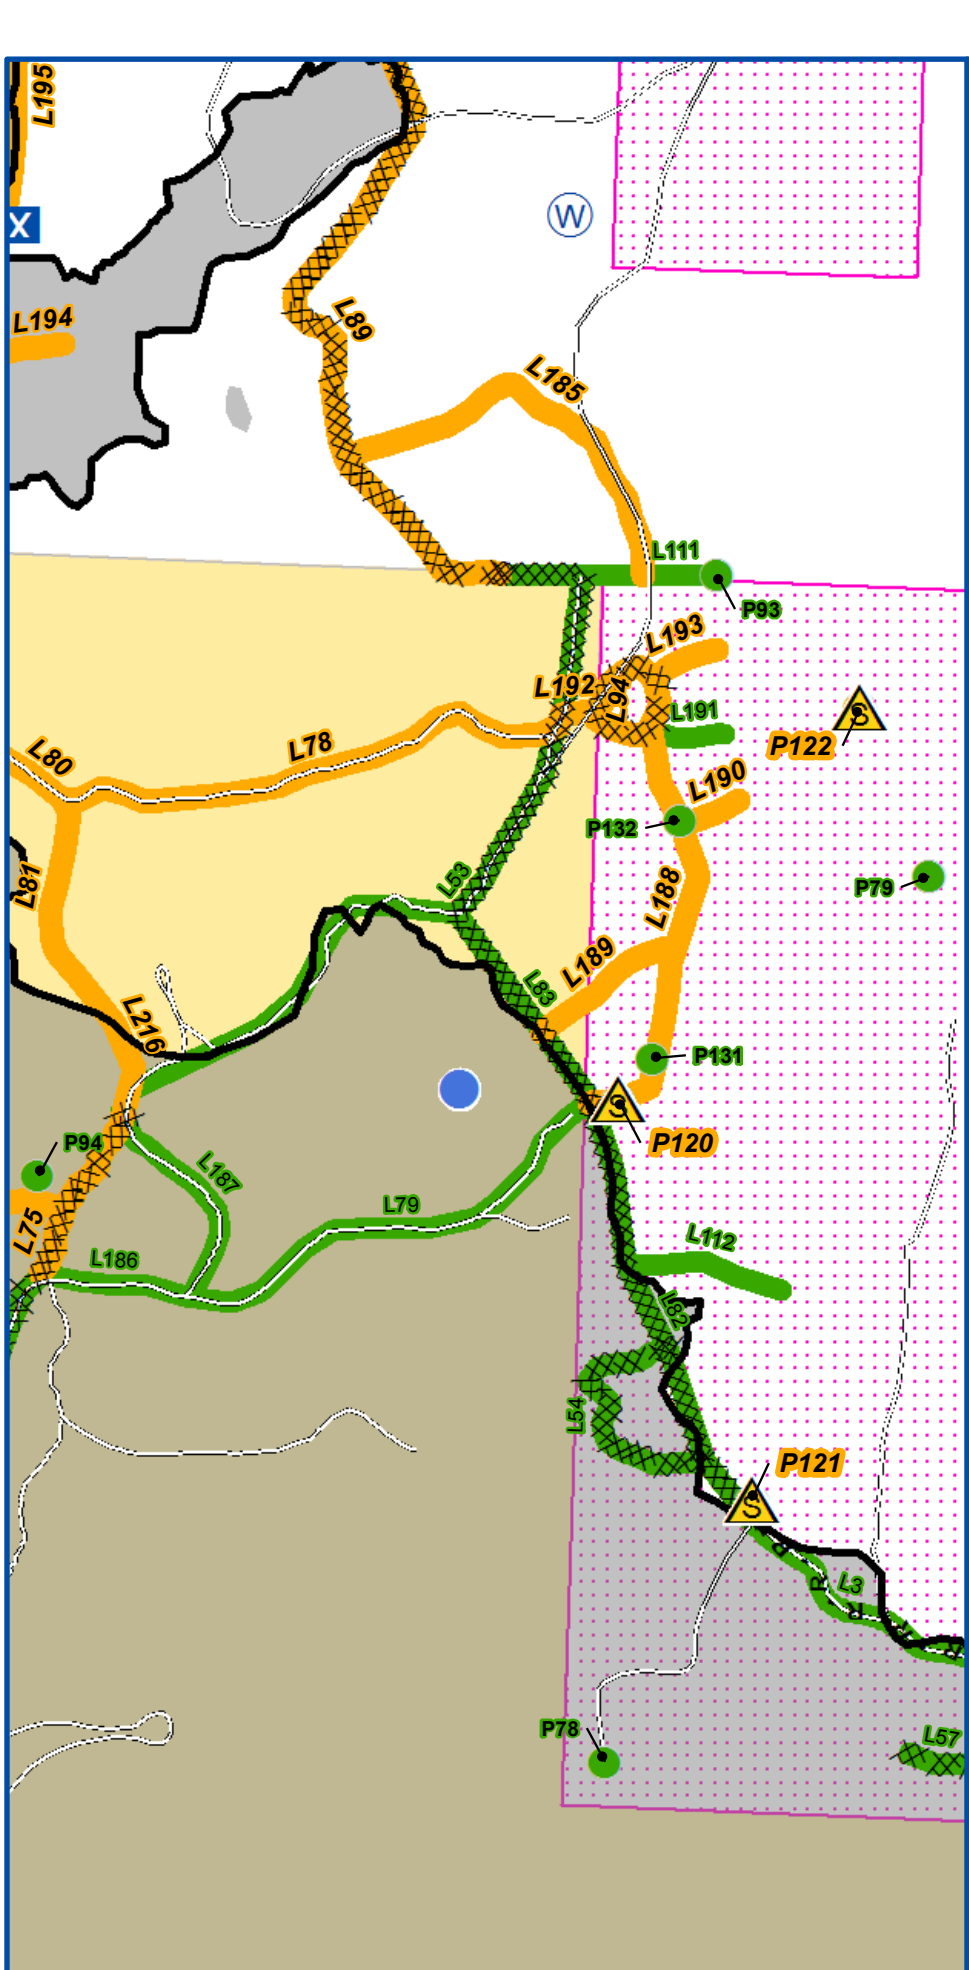

Beaver Creek Fire CO-RTF-88 Suppression Repair Map 9/21/2016

Datum NAD83
UTM Zone 13N
9/21/2016 0837 hrs
Beaver Creek GIS

This map contains sensitive information. NOT FOR DISTRIBUTION

Repair Status	
●	Complete
●	Complete, Awaiting Seed
●	Incomplete
—	Complete
—	Complete, Awaiting Seed
—	Incomplete
	Fire Area
	Owner: BLM
	Owner: PRI
	Owner: STA
	Owner: USFS
	Owner: Trophy Mountain Ranch
	Subdivisions