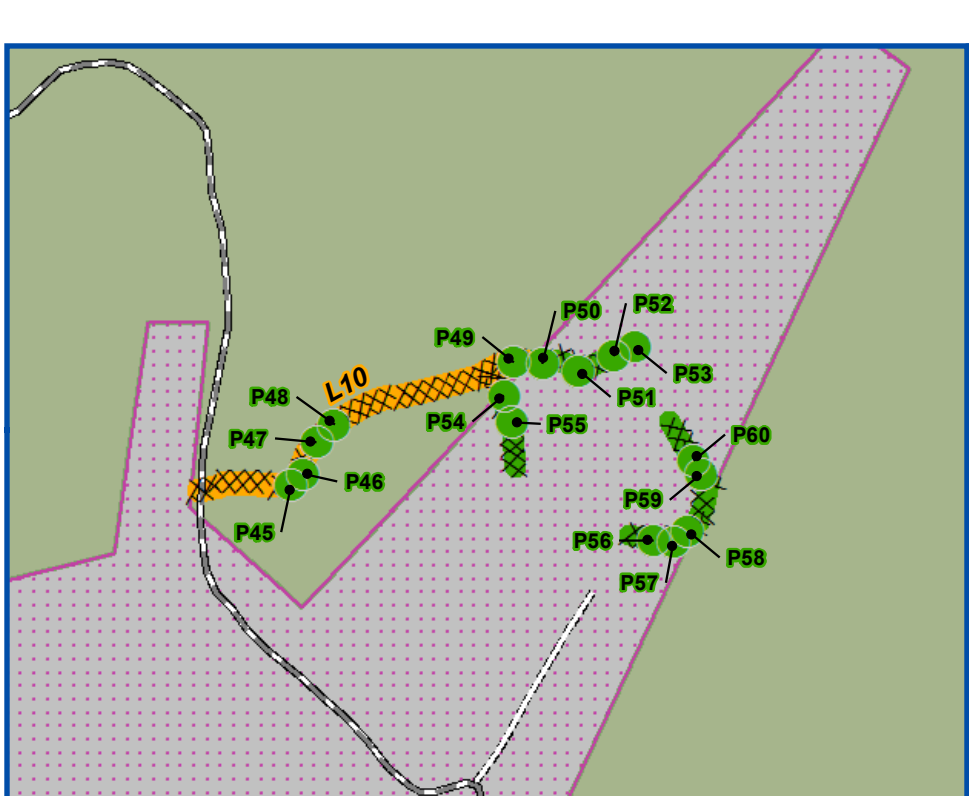

Beaver Creek Fire CO-RTF-88 Suppression Repair Map 9/21/2016

Datum NAD83
UTM Zone 13N
9/21/2016 0837 hrs
Beaver Creek GIS

This map contains sensitive information. NOT FOR DISTRIBUTION

Repair Status	
●	Complete
●	Complete, Awaiting Seed
●	Incomplete
—	Complete
—	Complete, Awaiting Seed
—	Incomplete
	Fire Area
	Owner: BLM
	Owner: PRI
	Owner: STA
	Owner: USFS
	Owner: Trophy Mountain Ranch
	Subdivisions