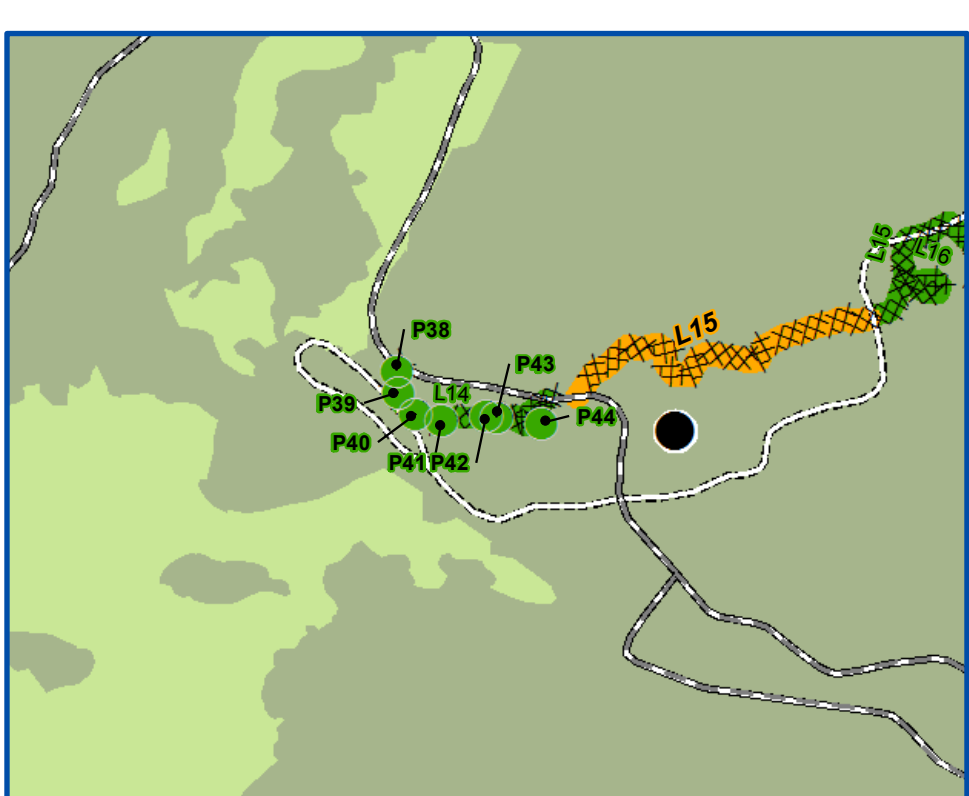

Beaver Creek Fire CO-RTF-88 Suppression Repair Map 9/21/2016

Datum NAD83
UTM Zone 13N
9/21/2016 0837 hrs
Beaver Creek GIS

This map contains sensitive information. NOT FOR DISTRIBUTION

Repair Status	
●	Complete
●	Complete, Awaiting Seed
●	Incomplete
—	Complete
—	Complete, Awaiting Seed
—	Incomplete
	Fire Area
	Owner: BLM
	Owner: PRI
	Owner: STA
	Owner: USFS
	Owner: Trophy Mountain Ranch
	Subdivisions