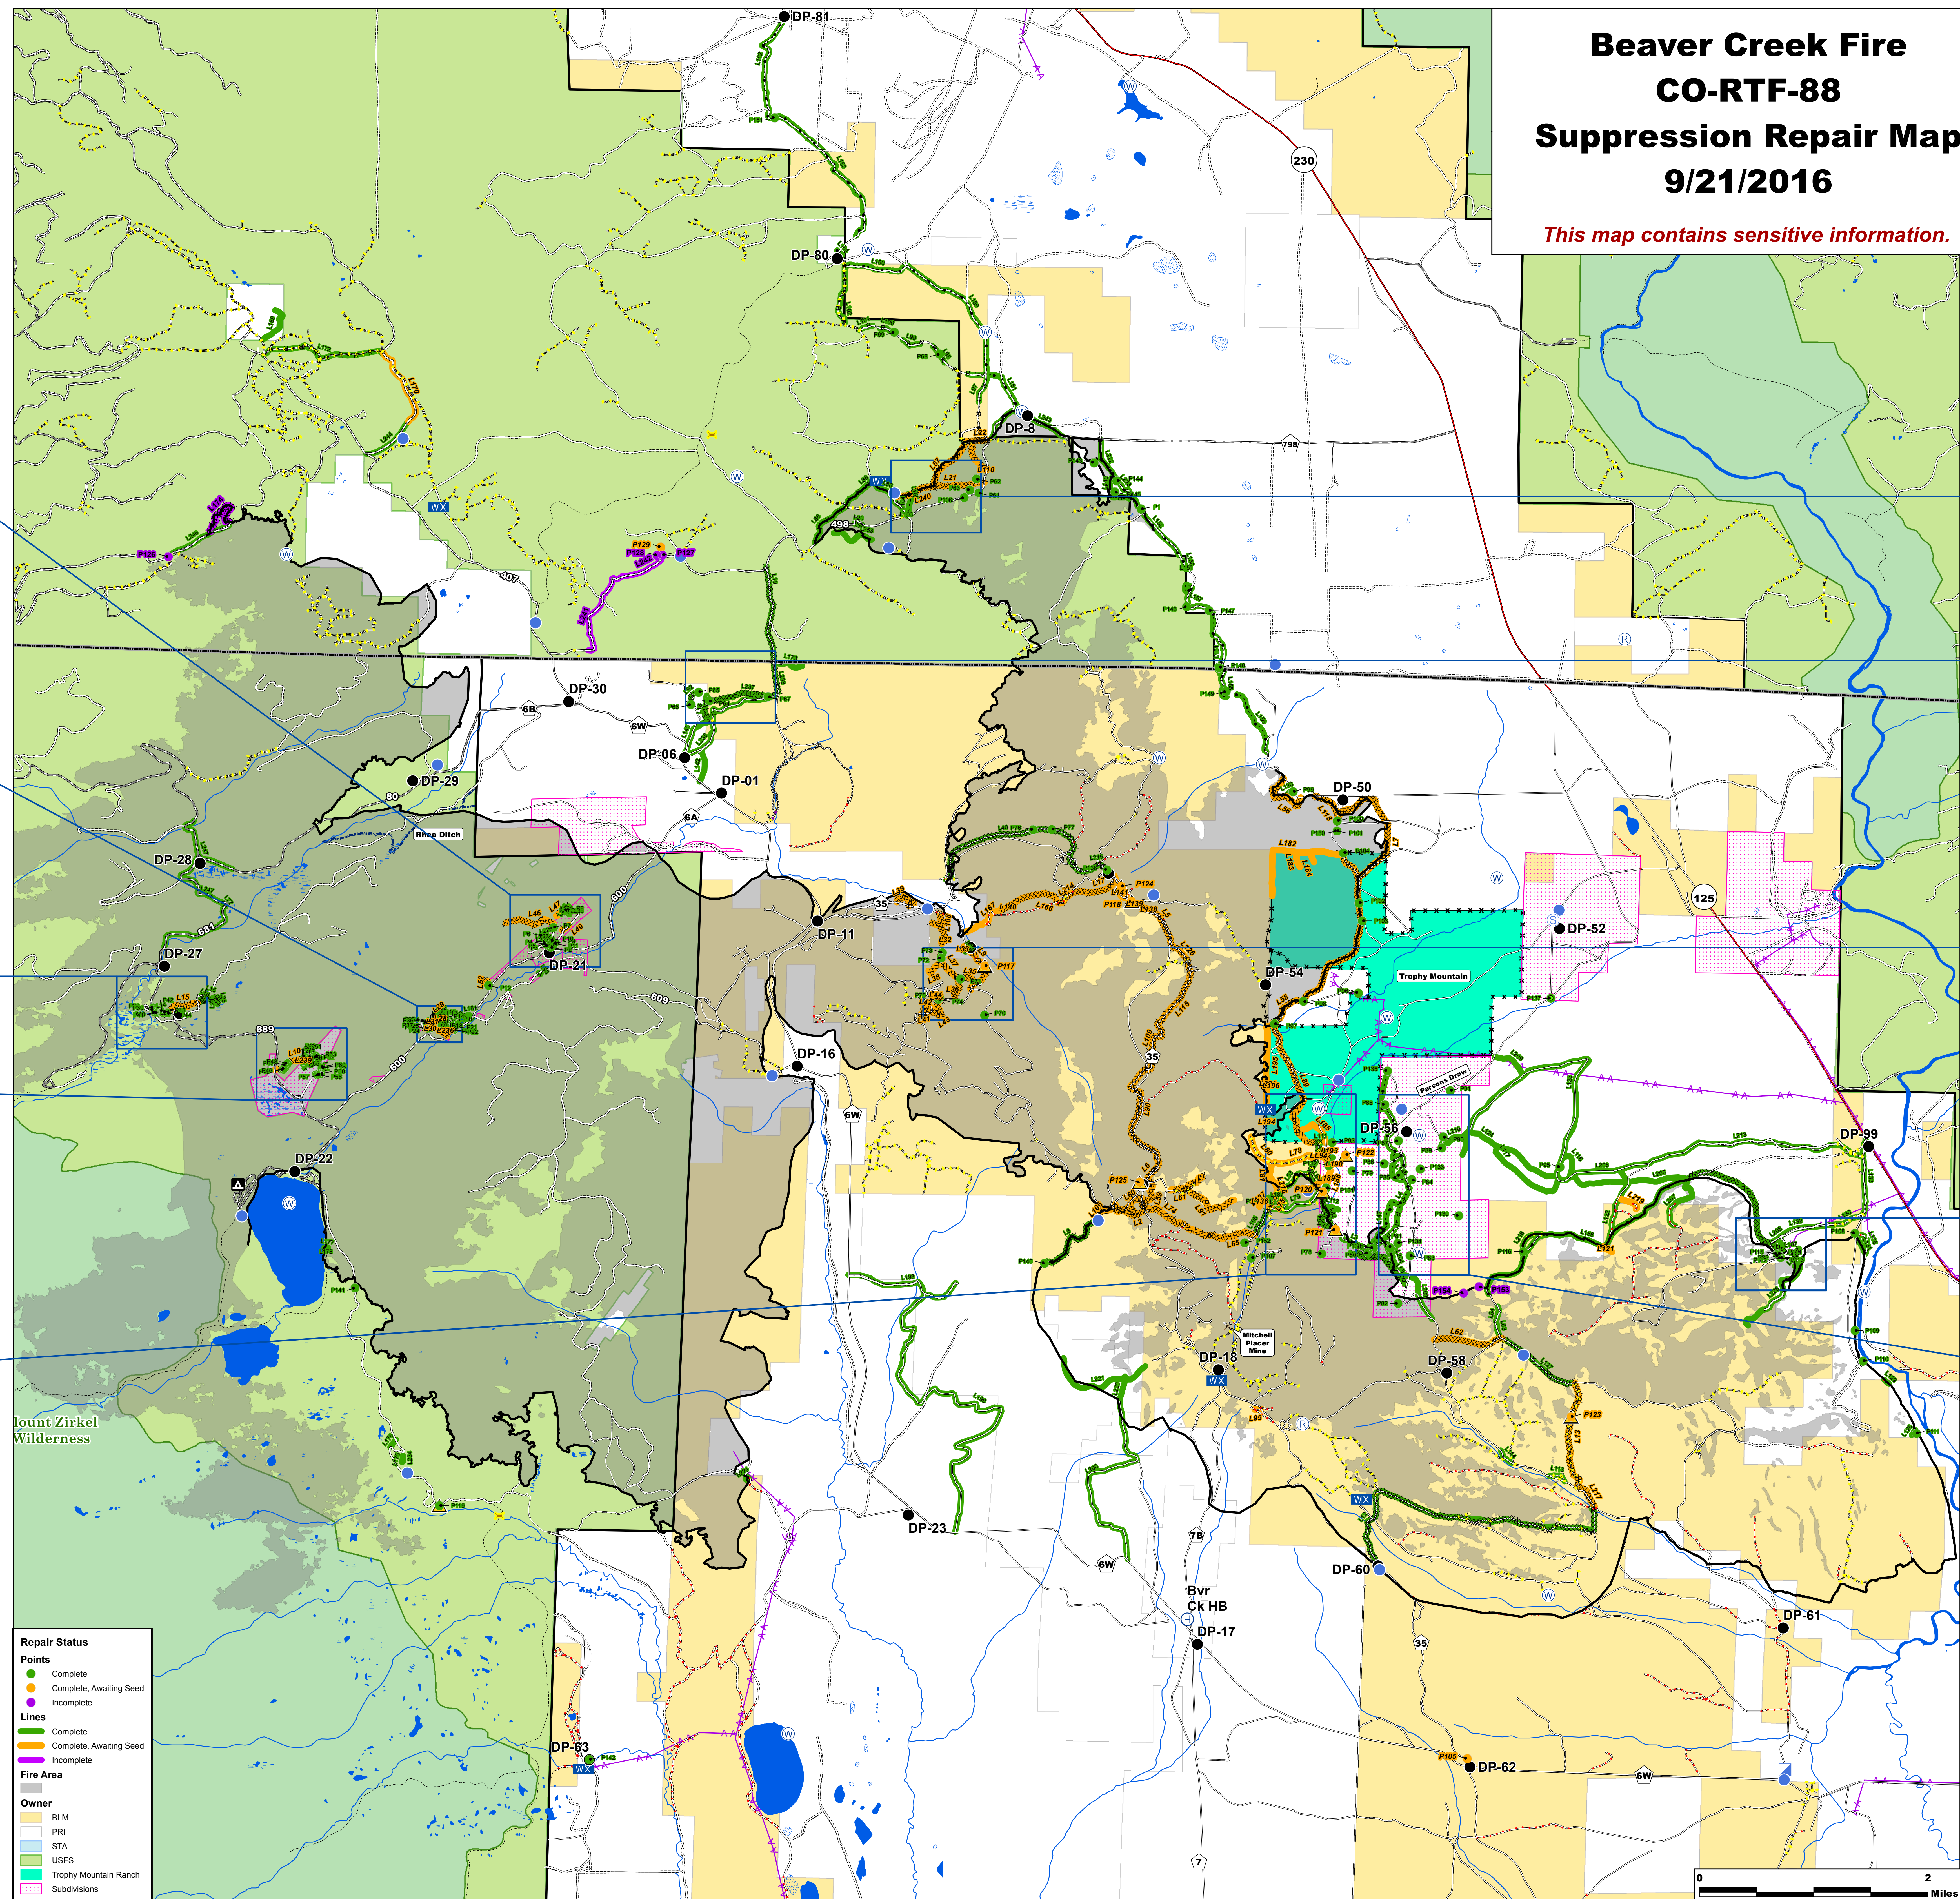

Beaver Creek Fire CO-RTF-88 Suppression Repair Map 9/21/2016

Datum NAD83
UTM Zone 13N
9/21/2016 0837 hrs
Beaver Creek GIS

This map contains sensitive information. NOT FOR DISTRIBUTION

Repair Status	
●	Complete
●	Complete, Awaiting Seed
●	Incomplete
—	Complete
—	Complete, Awaiting Seed
—	Incomplete
	Fire Area
	Owner: BLM
	Owner: PRI
	Owner: STA
	Owner: USFS
	Owner: Trophy Mountain Ranch
	Subdivisions