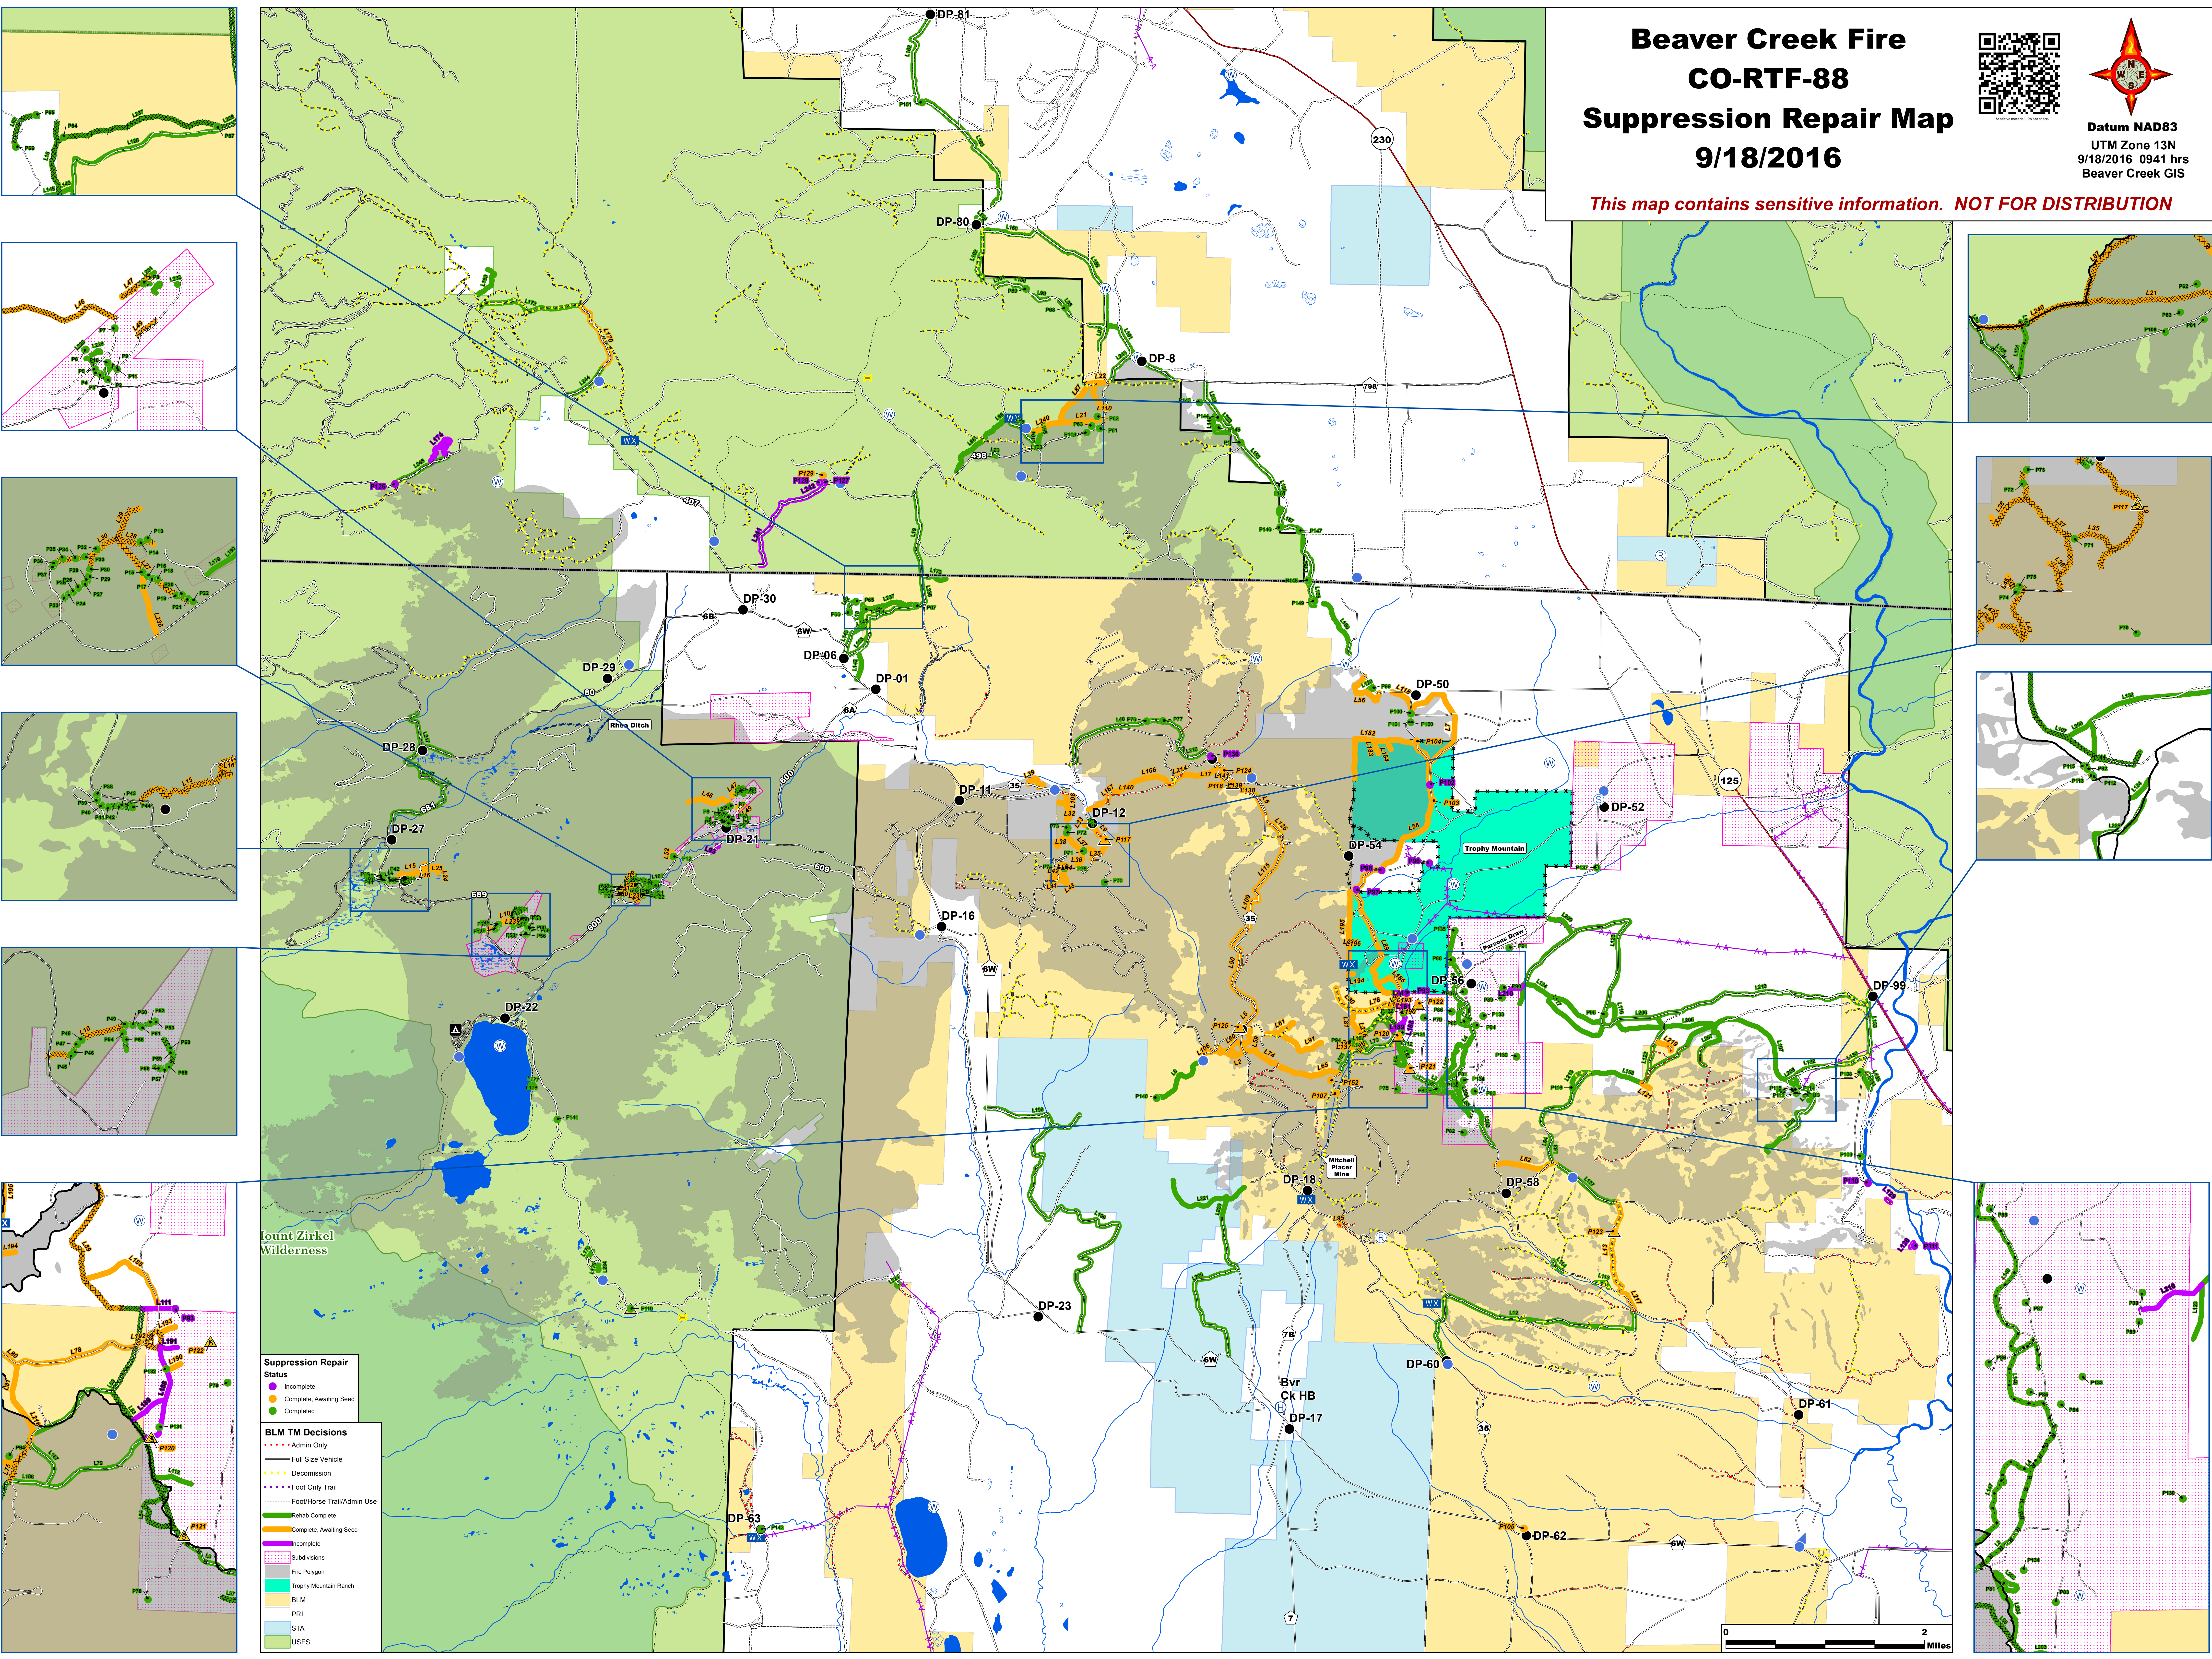

Beaver Creek Fire CO-RTF-88 Suppression Repair Map 9/18/2016

Datum NAD83
UTM Zone 13N
9/18/2016 09:41 hrs
Beaver Creek GIS

This map contains sensitive information. NOT FOR DISTRIBUTION

- Suppression Repair Status**
- Incomplete
 - Complete, Awaiting Seed
 - Completed
- BLM TM Decisions**
- Admin Only
 - Full Size Vehicle
 - Decommission
 - Foot Only Trail
 - Foot/Horse Trail/Admin Use
 - Rehab Complete
 - Complete, Awaiting Seed
 - Incomplete
 - Subdivisions
 - Fire Polygon
 - Trophy Mountain Ranch
 - BLM
 - PRI
 - STA
 - USFS