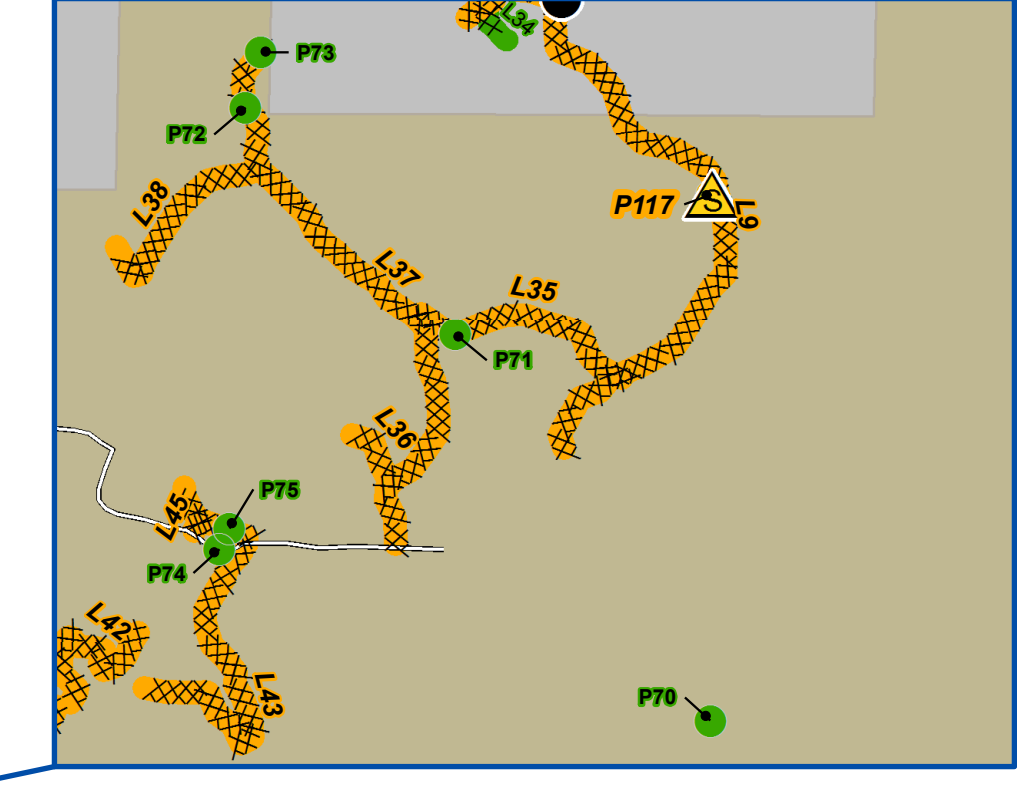

Beaver Creek Fire CO-RTF-88 Suppression Repair Map 9/18/2016

Datum NAD83
UTM Zone 13N
9/18/2016 09:41 hrs
Beaver Creek GIS

This map contains sensitive information. NOT FOR DISTRIBUTION

- Suppression Repair Status**
- Incomplete
 - Complete, Awaiting Seed
 - Completed
- BLM TM Decisions**
- Admin Only
 - Full Size Vehicle
 - Decommission
 - Foot Only Trail
 - Foot/Horse Trail/Admin Use
 - Rehab Complete
 - Complete, Awaiting Seed
 - Incomplete
 - Subdivisions
 - Fire Polygon
 - Trophy Mountain Ranch
 - BLM
 - PRI
 - STA
 - USFS