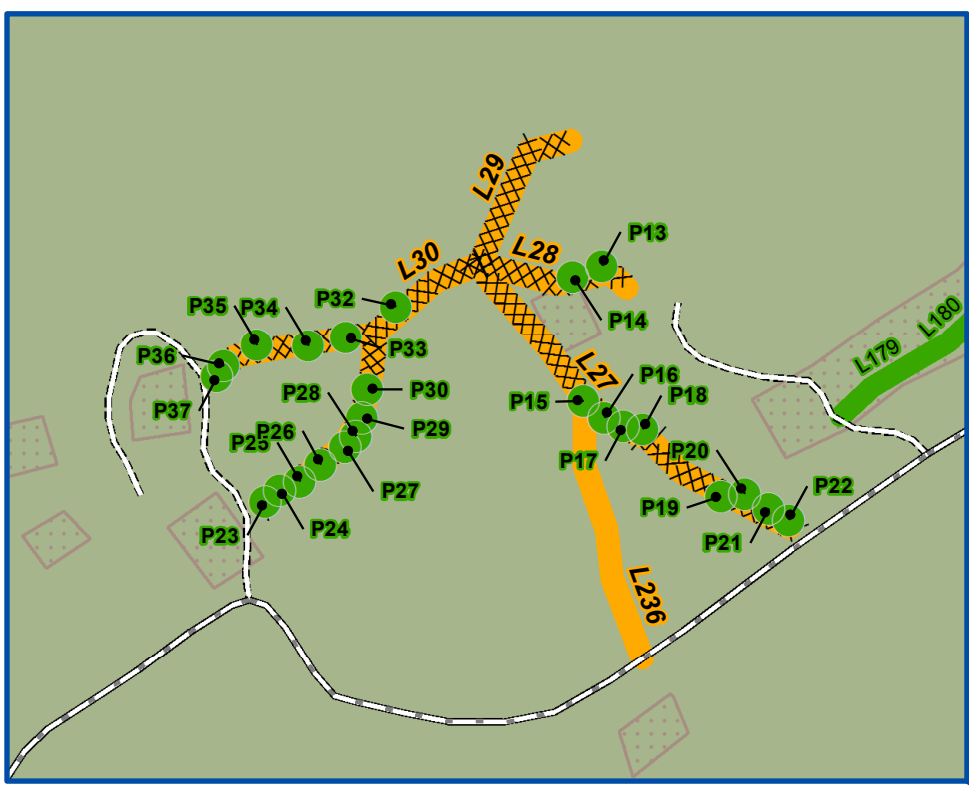

Beaver Creek Fire CO-RTF-88 Suppression Repair Map 9/18/2016

Datum NAD83
UTM Zone 13N
9/18/2016 09:41 hrs
Beaver Creek GIS

This map contains sensitive information. NOT FOR DISTRIBUTION

- Suppression Repair Status**
- Incomplete
 - Complete, Awaiting Seed
 - Completed
- BLM TM Decisions**
- Admin Only
 - Full Size Vehicle
 - Decommission
 - Foot Only Trail
 - Foot/Horse Trail/Admin Use
 - Rehab Complete
 - Complete, Awaiting Seed
 - Incomplete
 - Subdivisions
 - Fire Polygon
 - Trophy Mountain Ranch
 - BLM
 - PRI
 - STA
 - USFS