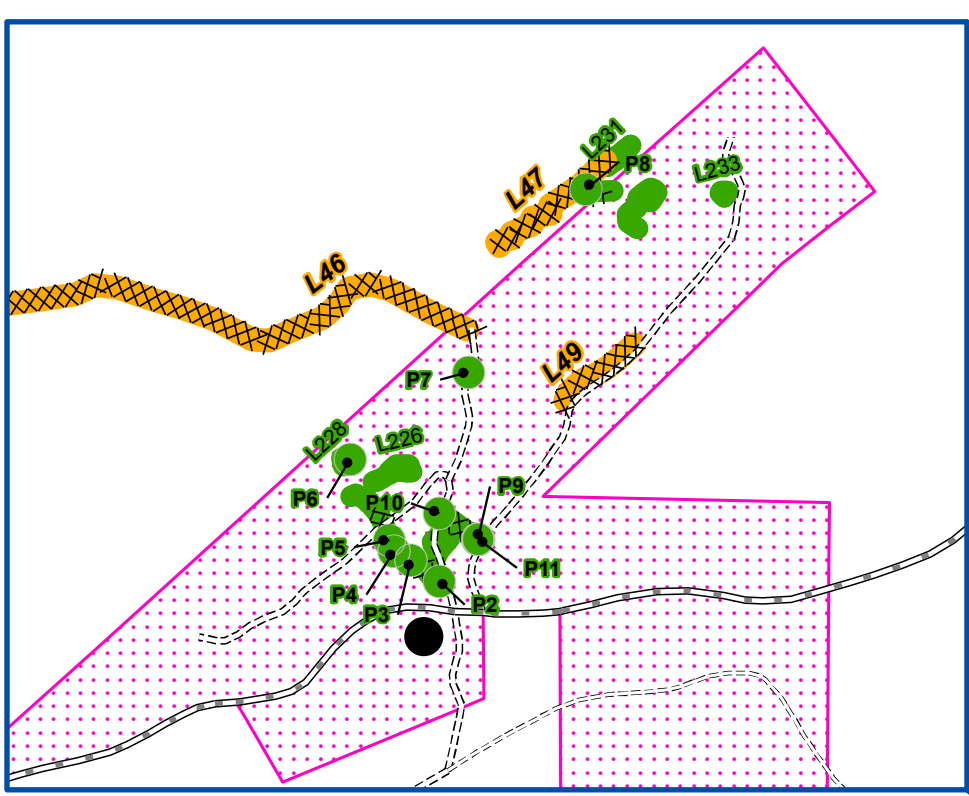

Beaver Creek Fire CO-RTF-88 Suppression Repair Map 9/18/2016

Datum NAD83
UTM Zone 13N
9/18/2016 09:41 hrs
Beaver Creek GIS

This map contains sensitive information. NOT FOR DISTRIBUTION

- Suppression Repair Status**
- Incomplete
 - Complete, Awaiting Seed
 - Completed
- BLM TM Decisions**
- Admin Only
 - Full Size Vehicle
 - Decommission
 - Foot Only Trail
 - Foot/Horse Trail/Admin Use
 - Rehab Complete
 - Complete, Awaiting Seed
 - Incomplete
 - Subdivisions
 - Fire Polygon
 - Trophy Mountain Ranch
 - BLM
 - PRI
 - STA
 - USFS