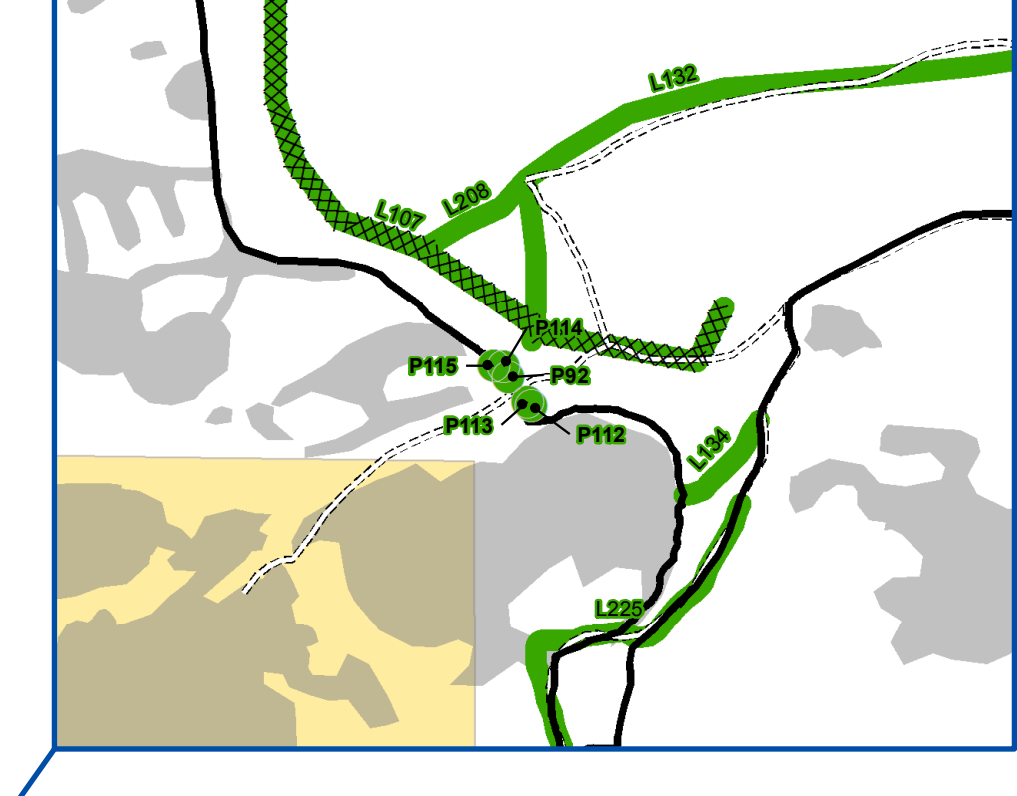

Beaver Creek Fire CO-RTF-88 Suppression Repair Map 9/18/2016

Datum NAD83
UTM Zone 13N
9/18/2016 09:41 hrs
Beaver Creek GIS

This map contains sensitive information. NOT FOR DISTRIBUTION

- Suppression Repair Status**
- Incomplete
 - Complete, Awaiting Seed
 - Completed
- BLM TM Decisions**
- Admin Only
 - Full Size Vehicle
 - Decommission
 - Foot Only Trail
 - Foot/Horse Trail/Admin Use
 - Rehab Complete
 - Complete, Awaiting Seed
 - Incomplete
 - Subdivisions
 - Fire Polygon
 - Trophy Mountain Ranch
 - BLM
 - PRI
 - STA
 - USFS