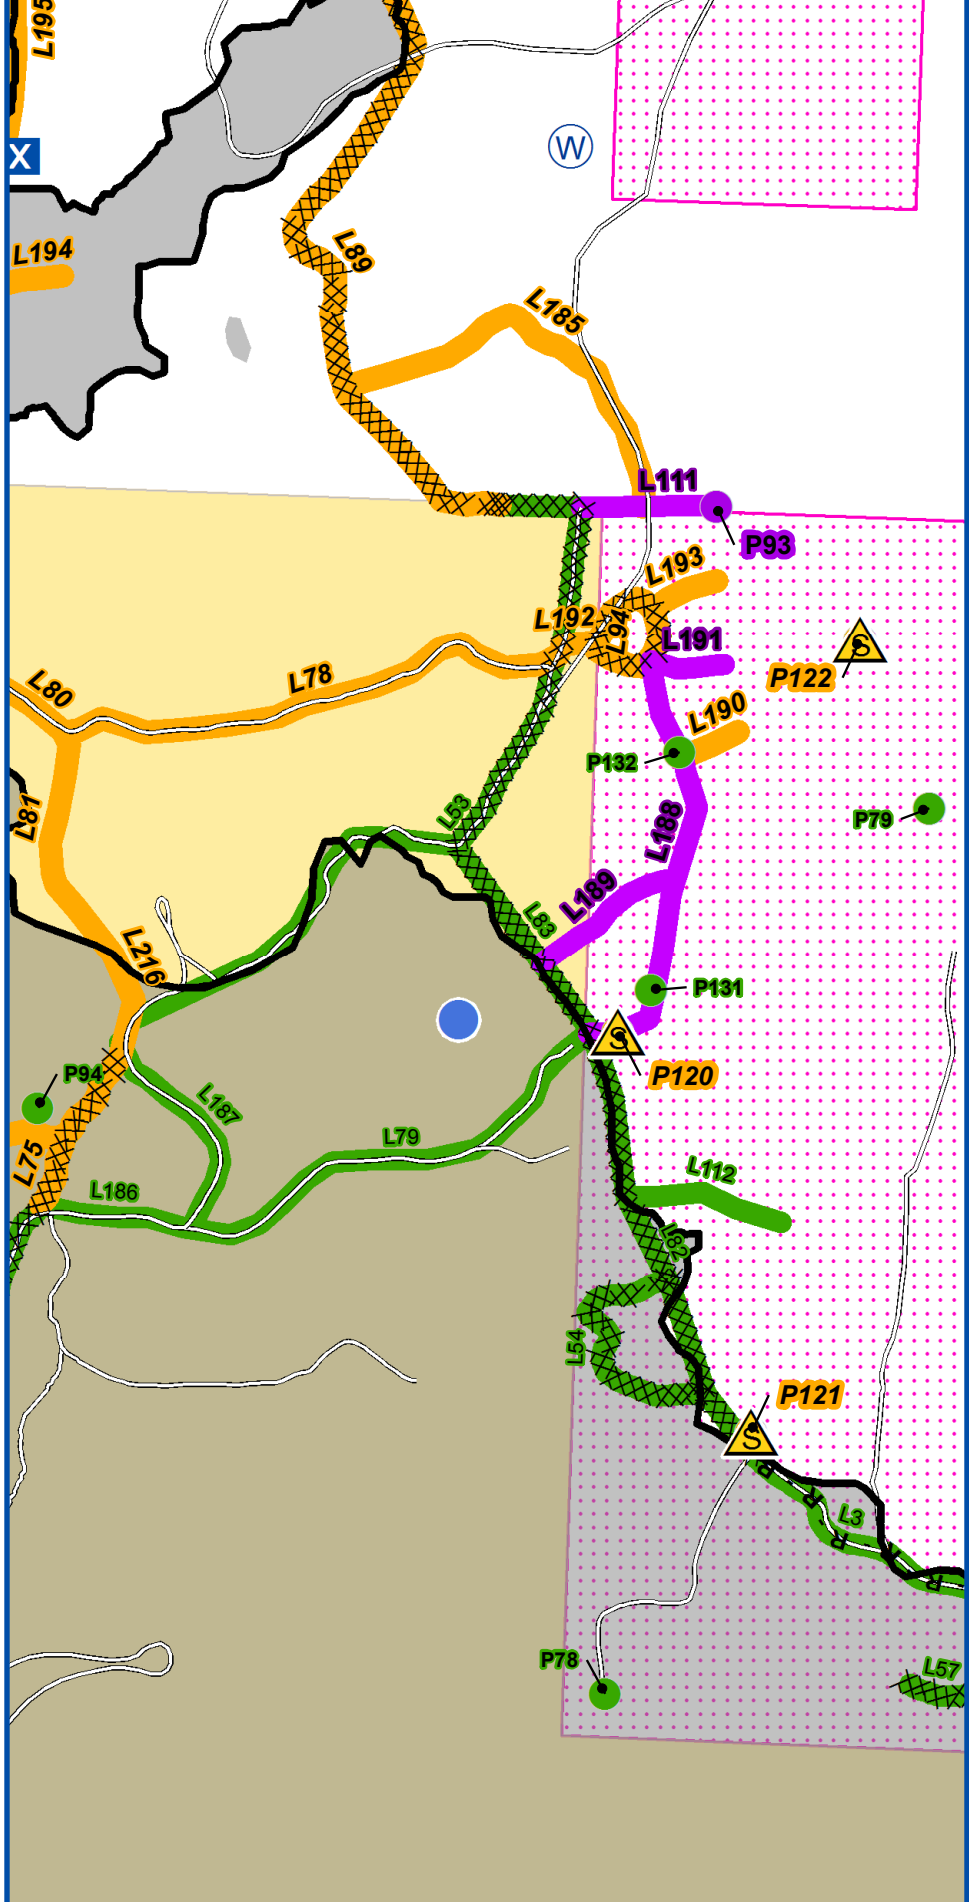

Beaver Creek Fire CO-RTF-88 Suppression Repair Map 9/18/2016

Datum NAD83
UTM Zone 13N
9/18/2016 09:41 hrs
Beaver Creek GIS

This map contains sensitive information. NOT FOR DISTRIBUTION

- Suppression Repair Status**
- Incomplete
 - Complete, Awaiting Seed
 - Completed
- BLM TM Decisions**
- Admin Only
 - Full Size Vehicle
 - Decommission
 - Foot Only Trail
 - Foot/Horse Trail/Admin Use
 - Rehab Complete
 - Complete, Awaiting Seed
 - Incomplete
 - Subdivisions
 - Fire Polygon
 - Trophy Mountain Ranch
 - BLM
 - PRI
 - STA
 - USFS