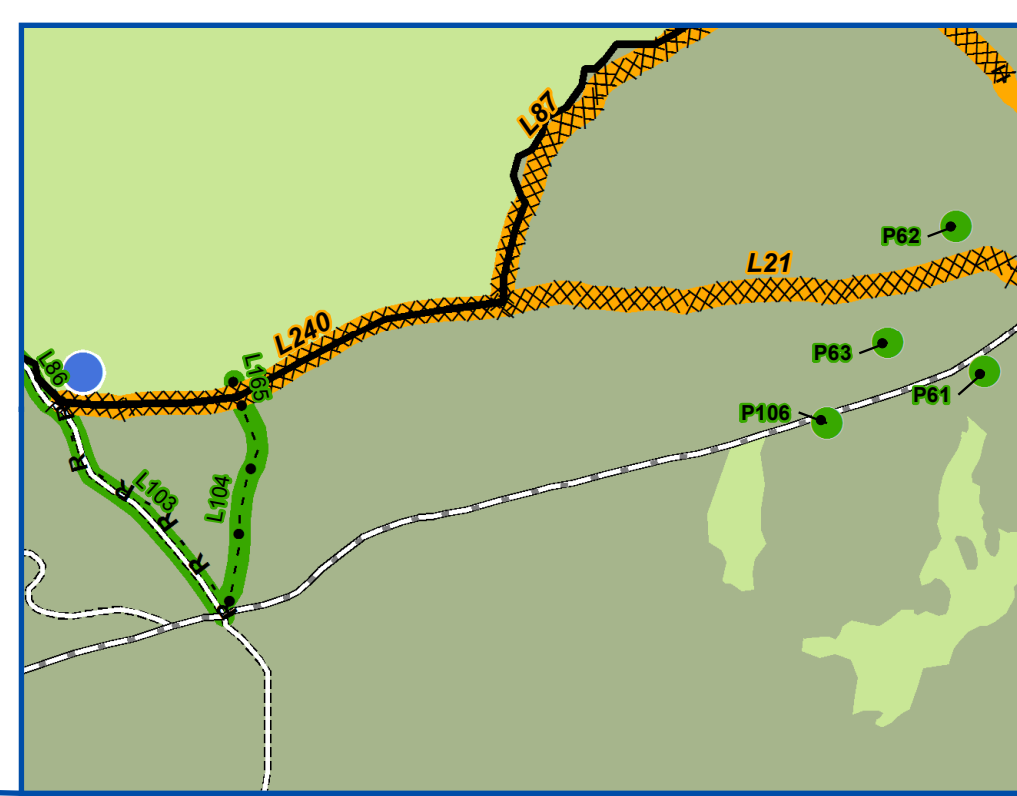

Beaver Creek Fire CO-RTF-88 Suppression Repair Map 9/18/2016

Datum NAD83
UTM Zone 13N
9/18/2016 09:41 hrs
Beaver Creek GIS

This map contains sensitive information. NOT FOR DISTRIBUTION

- Suppression Repair Status**
- Incomplete
 - Complete, Awaiting Seed
 - Completed
- BLM TM Decisions**
- Admin Only
 - Full Size Vehicle
 - Decommission
 - Foot Only Trail
 - Foot/Horse Trail/Admin Use
 - Rehab Complete
 - Complete, Awaiting Seed
 - Incomplete
 - Subdivisions
 - Fire Polygon
 - Trophy Mountain Ranch
 - BLM
 - PRI
 - STA
 - USFS