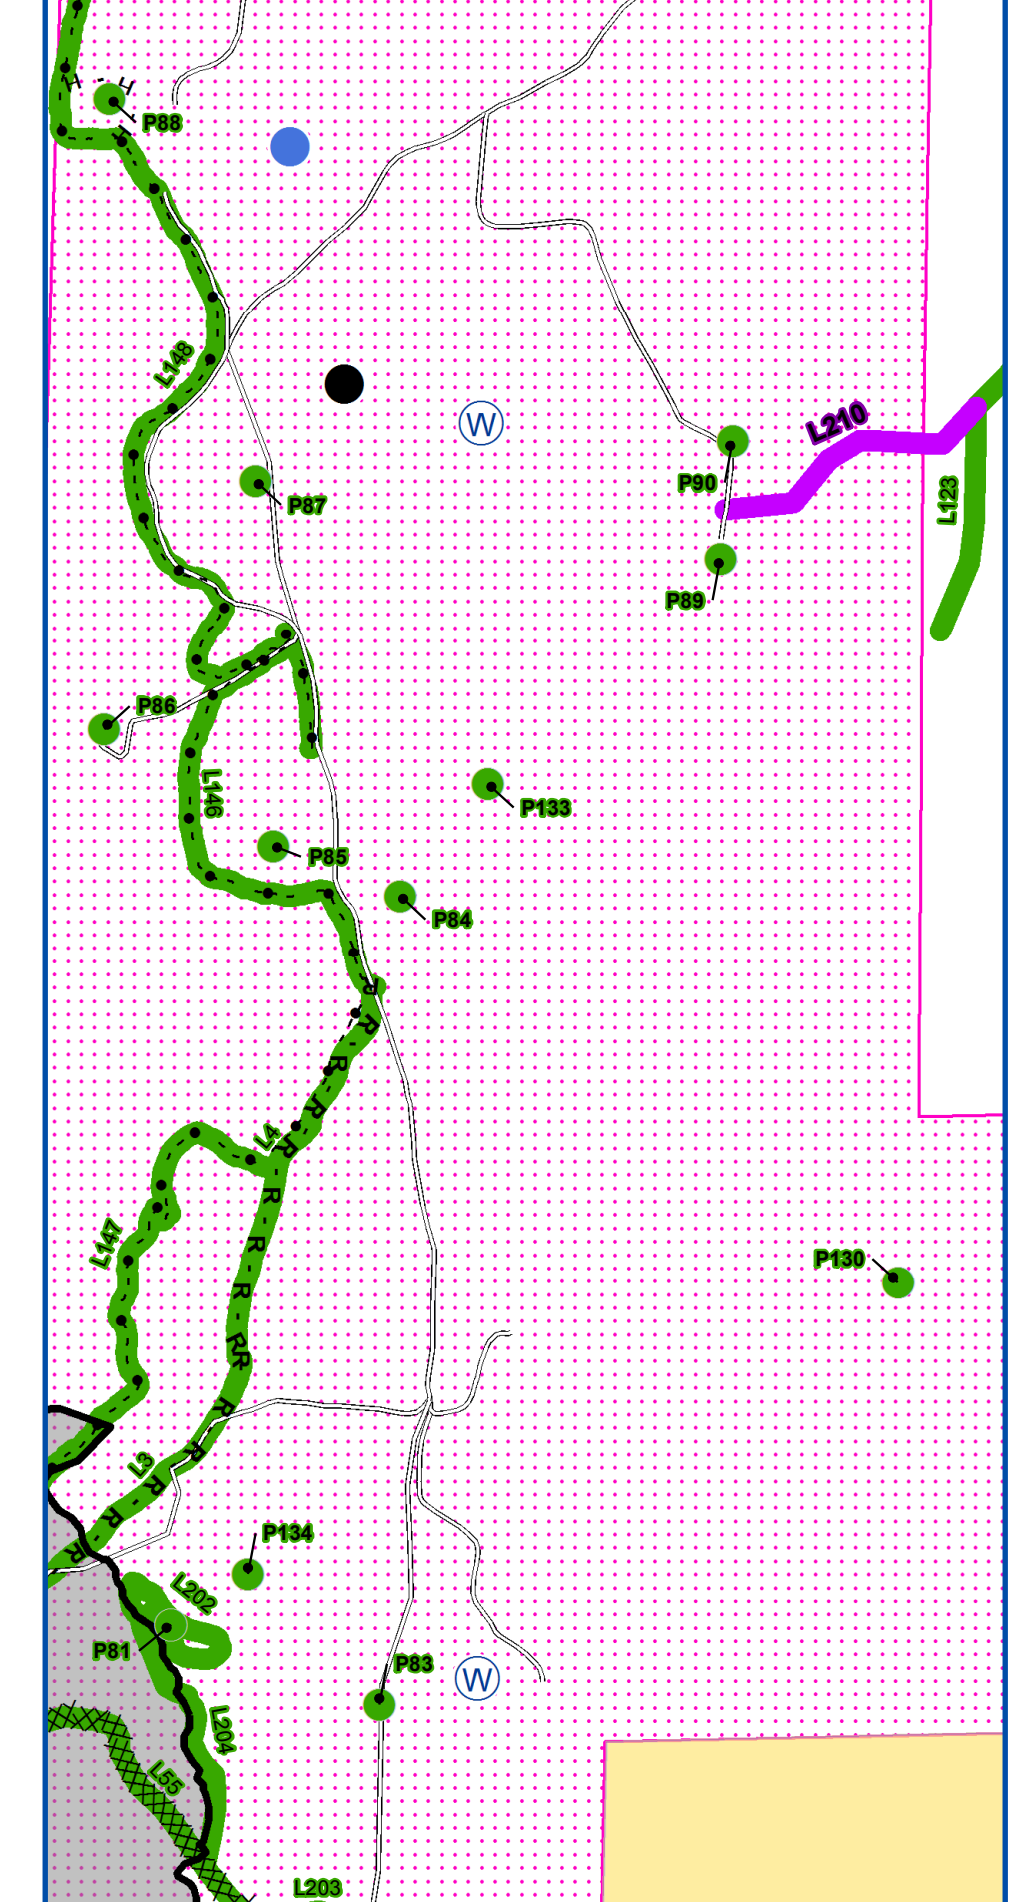

Beaver Creek Fire CO-RTF-88 Suppression Repair Map 9/18/2016

Datum NAD83
UTM Zone 13N
9/18/2016 09:41 hrs
Beaver Creek GIS

This map contains sensitive information. NOT FOR DISTRIBUTION

- Suppression Repair Status**
- Incomplete
 - Complete, Awaiting Seed
 - Completed
- BLM TM Decisions**
- Admin Only
 - Full Size Vehicle
 - Decommission
 - Foot Only Trail
 - Foot/Horse Trail/Admin Use
 - Rehab Complete
 - Complete, Awaiting Seed
 - Incomplete
 - Subdivisions
 - Fire Polygon
 - Trophy Mountain Ranch
 - BLM
 - PRI
 - STA
 - USFS