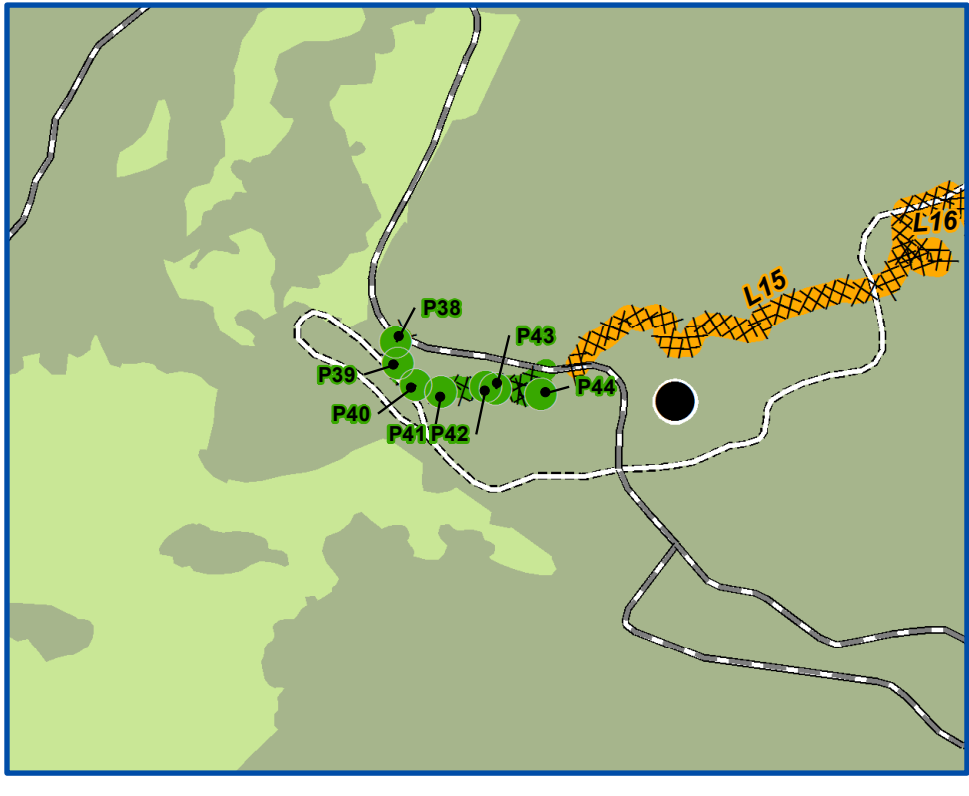

Beaver Creek Fire CO-RTF-88 Suppression Repair Map 9/18/2016

Datum NAD83
UTM Zone 13N
9/18/2016 09:41 hrs
Beaver Creek GIS

This map contains sensitive information. NOT FOR DISTRIBUTION

- Suppression Repair Status**
- Incomplete
 - Complete, Awaiting Seed
 - Completed
- BLM TM Decisions**
- Admin Only
 - Full Size Vehicle
 - Decommission
 - Foot Only Trail
 - Foot/Horse Trail/Admin Use
 - Rehab Complete
 - Complete, Awaiting Seed
 - Incomplete
 - Subdivisions
 - Fire Polygon
 - Trophy Mountain Ranch
 - BLM
 - PRI
 - STA
 - USFS