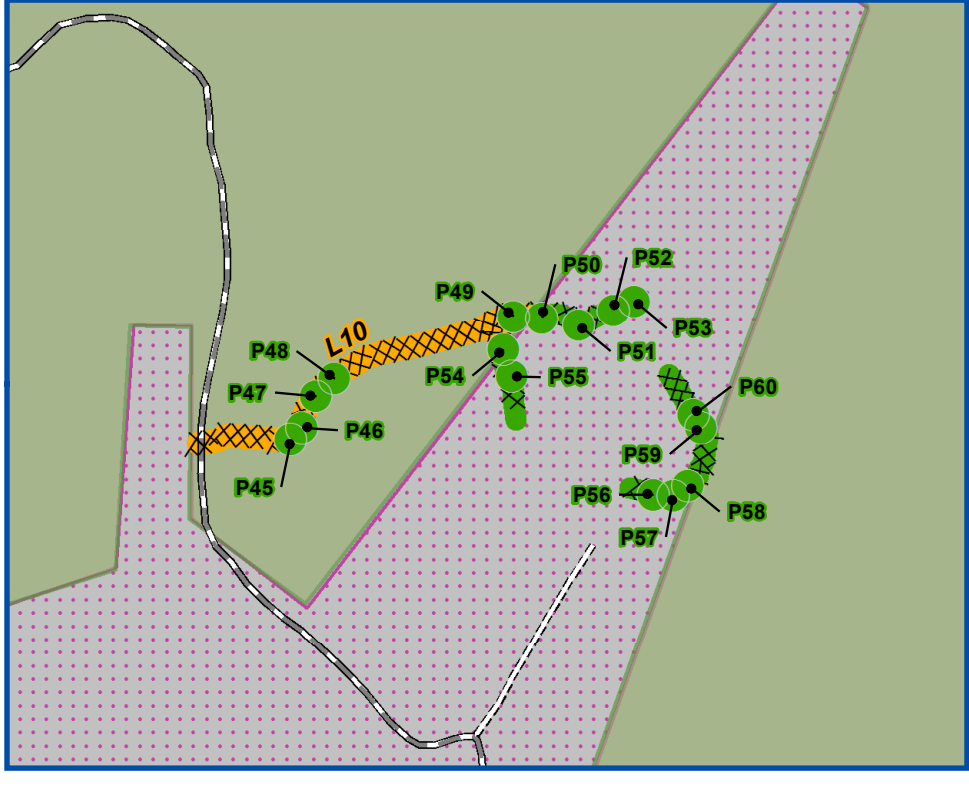

Beaver Creek Fire CO-RTF-88 Suppression Repair Map 9/18/2016

Datum NAD83
UTM Zone 13N
9/18/2016 09:41 hrs
Beaver Creek GIS

This map contains sensitive information. NOT FOR DISTRIBUTION

- Suppression Repair Status**
- Incomplete
 - Complete, Awaiting Seed
 - Completed
- BLM TM Decisions**
- Admin Only
 - Full Size Vehicle
 - Decommission
 - Foot Only Trail
 - Foot/Horse Trail/Admin Use
 - Rehab Complete
 - Complete, Awaiting Seed
 - Incomplete
 - Subdivisions
 - Fire Polygon
 - Trophy Mountain Ranch
 - BLM
 - PRI
 - STA
 - USFS