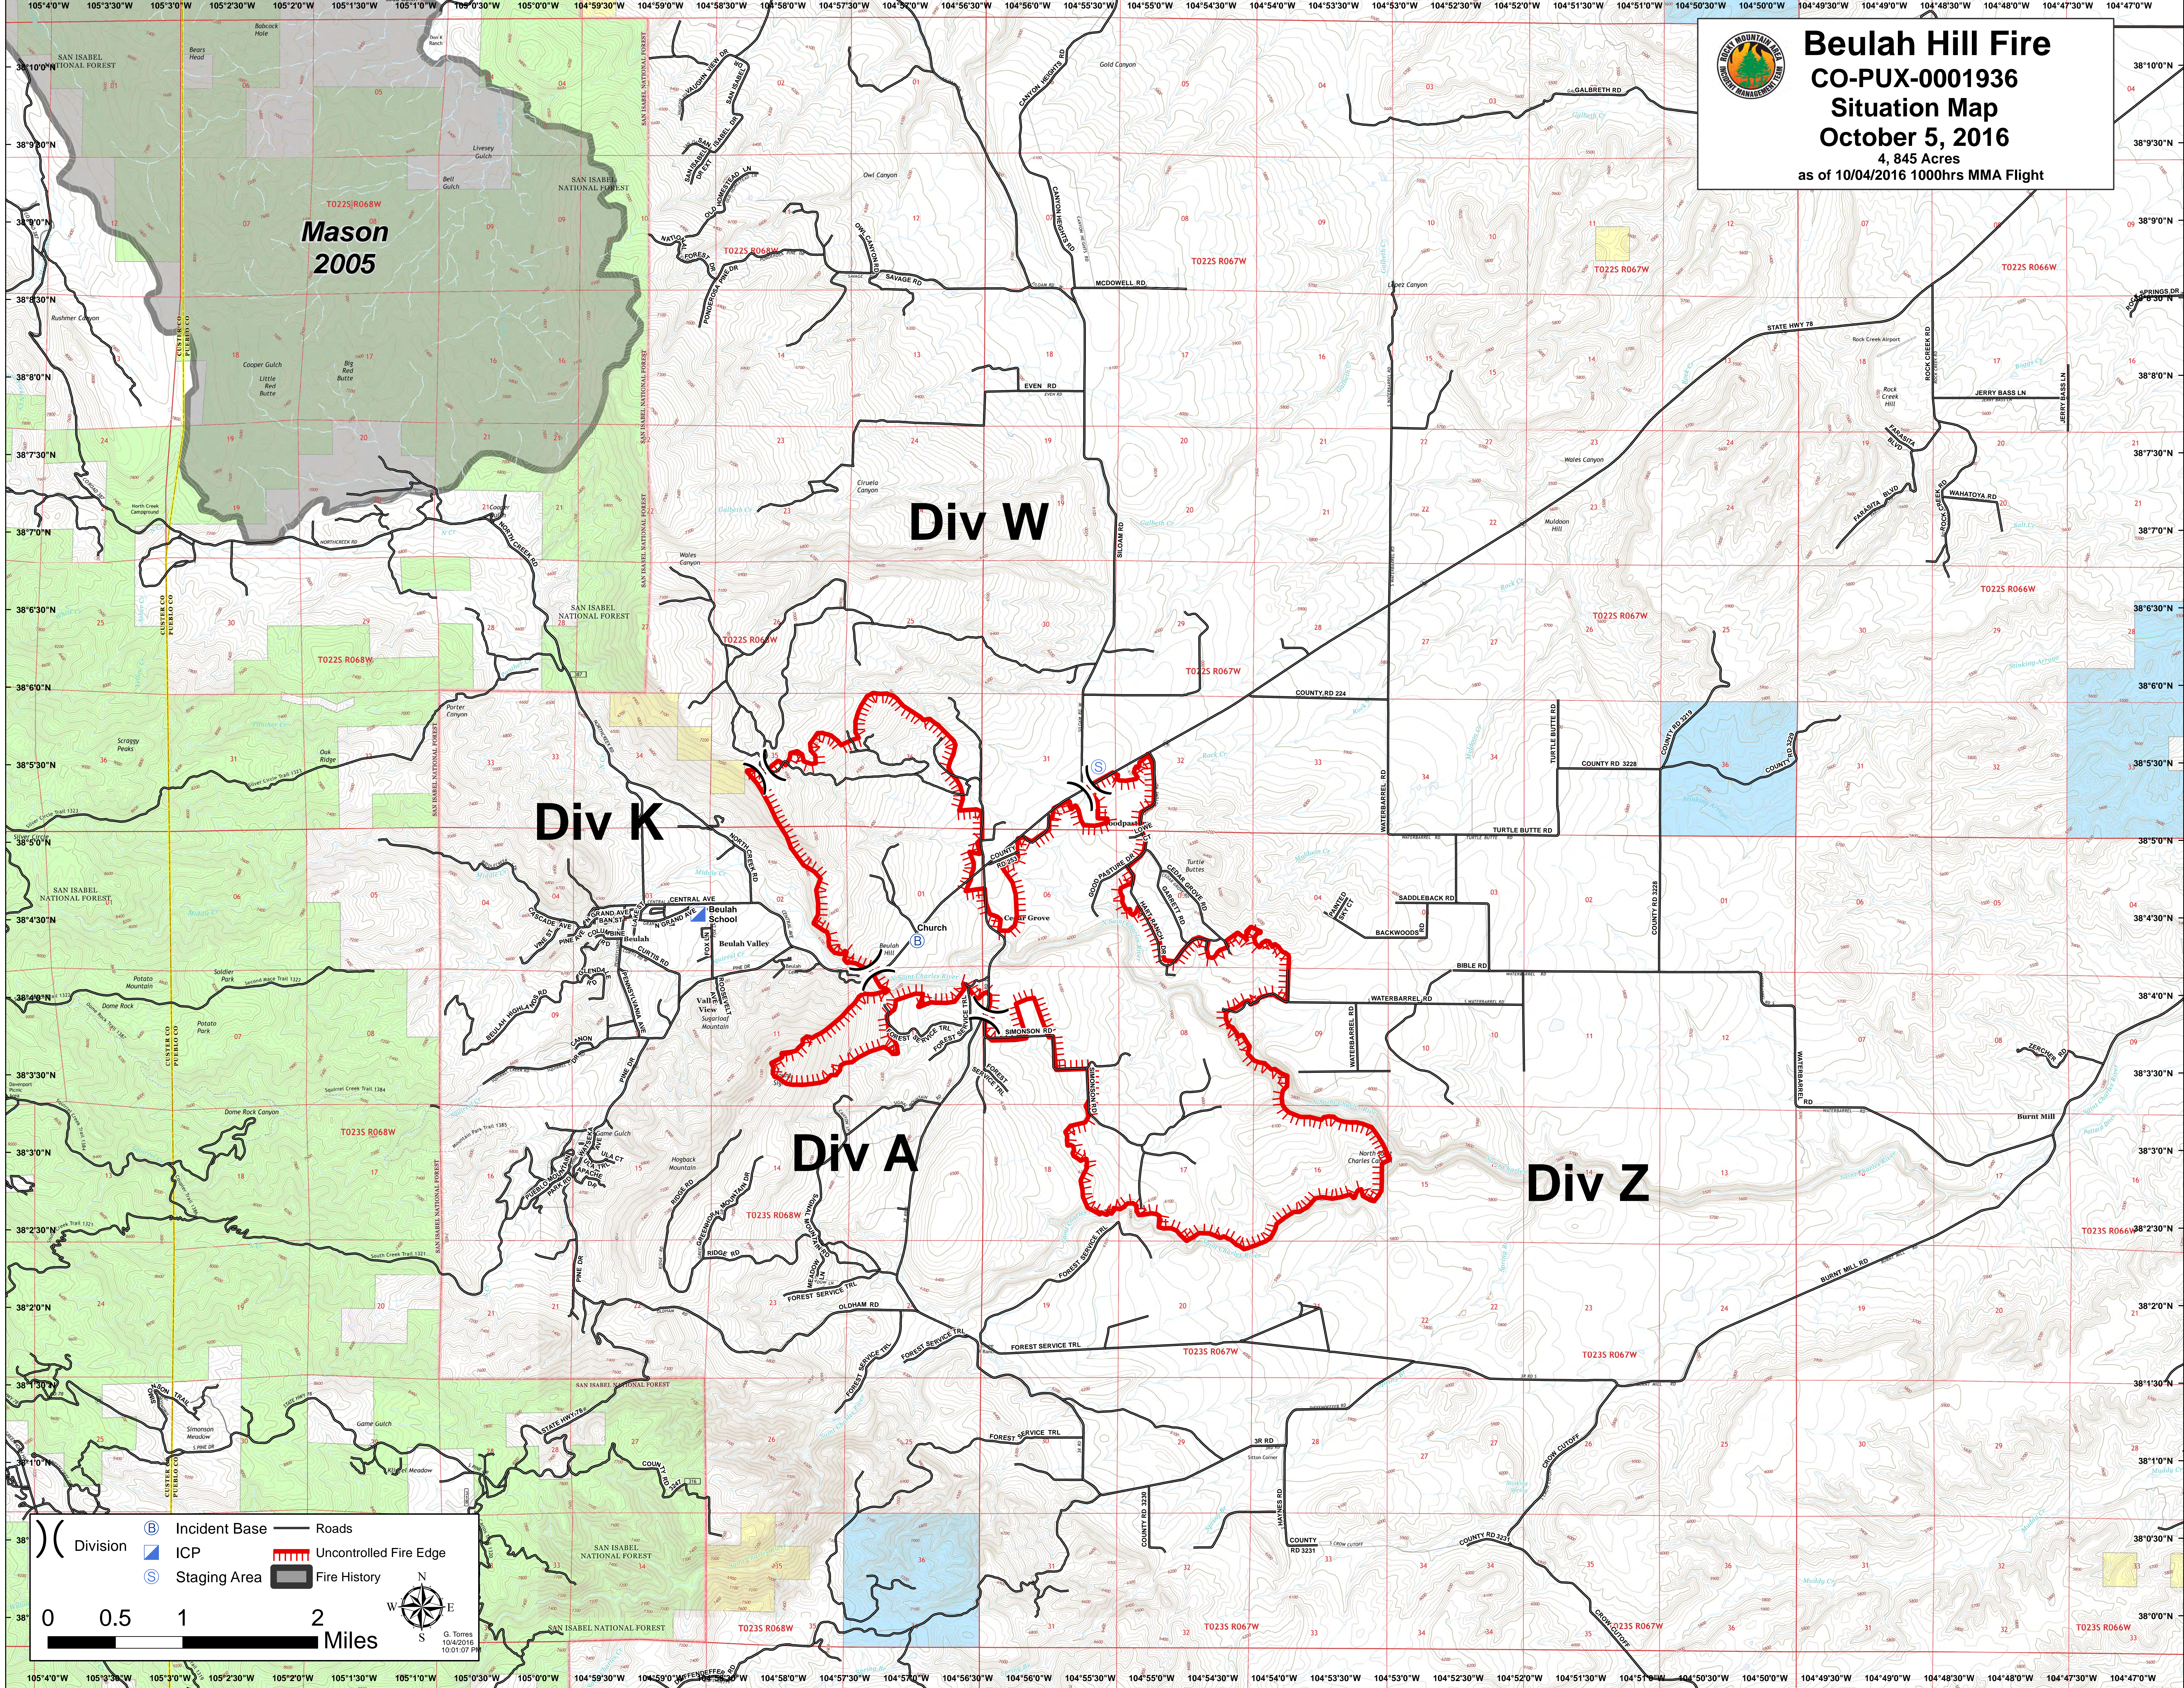

Beulah Hill Fire

CO-PUX-0001936

Situation Map

October 5, 2016

4, 845 Acres
as of 10/04/2016 1000hrs MMA Flight

Mason
2005

Div W

Div K

Div A

Div Z

Legend

- Division
- Incident Base
- ICP
- Staging Area
- Roads
- Uncontrolled Fire Edge
- Fire History

Scale

0 0.5 1 2 Miles

North Arrow

G. Torres
10/4/2016
10:01:07 PM