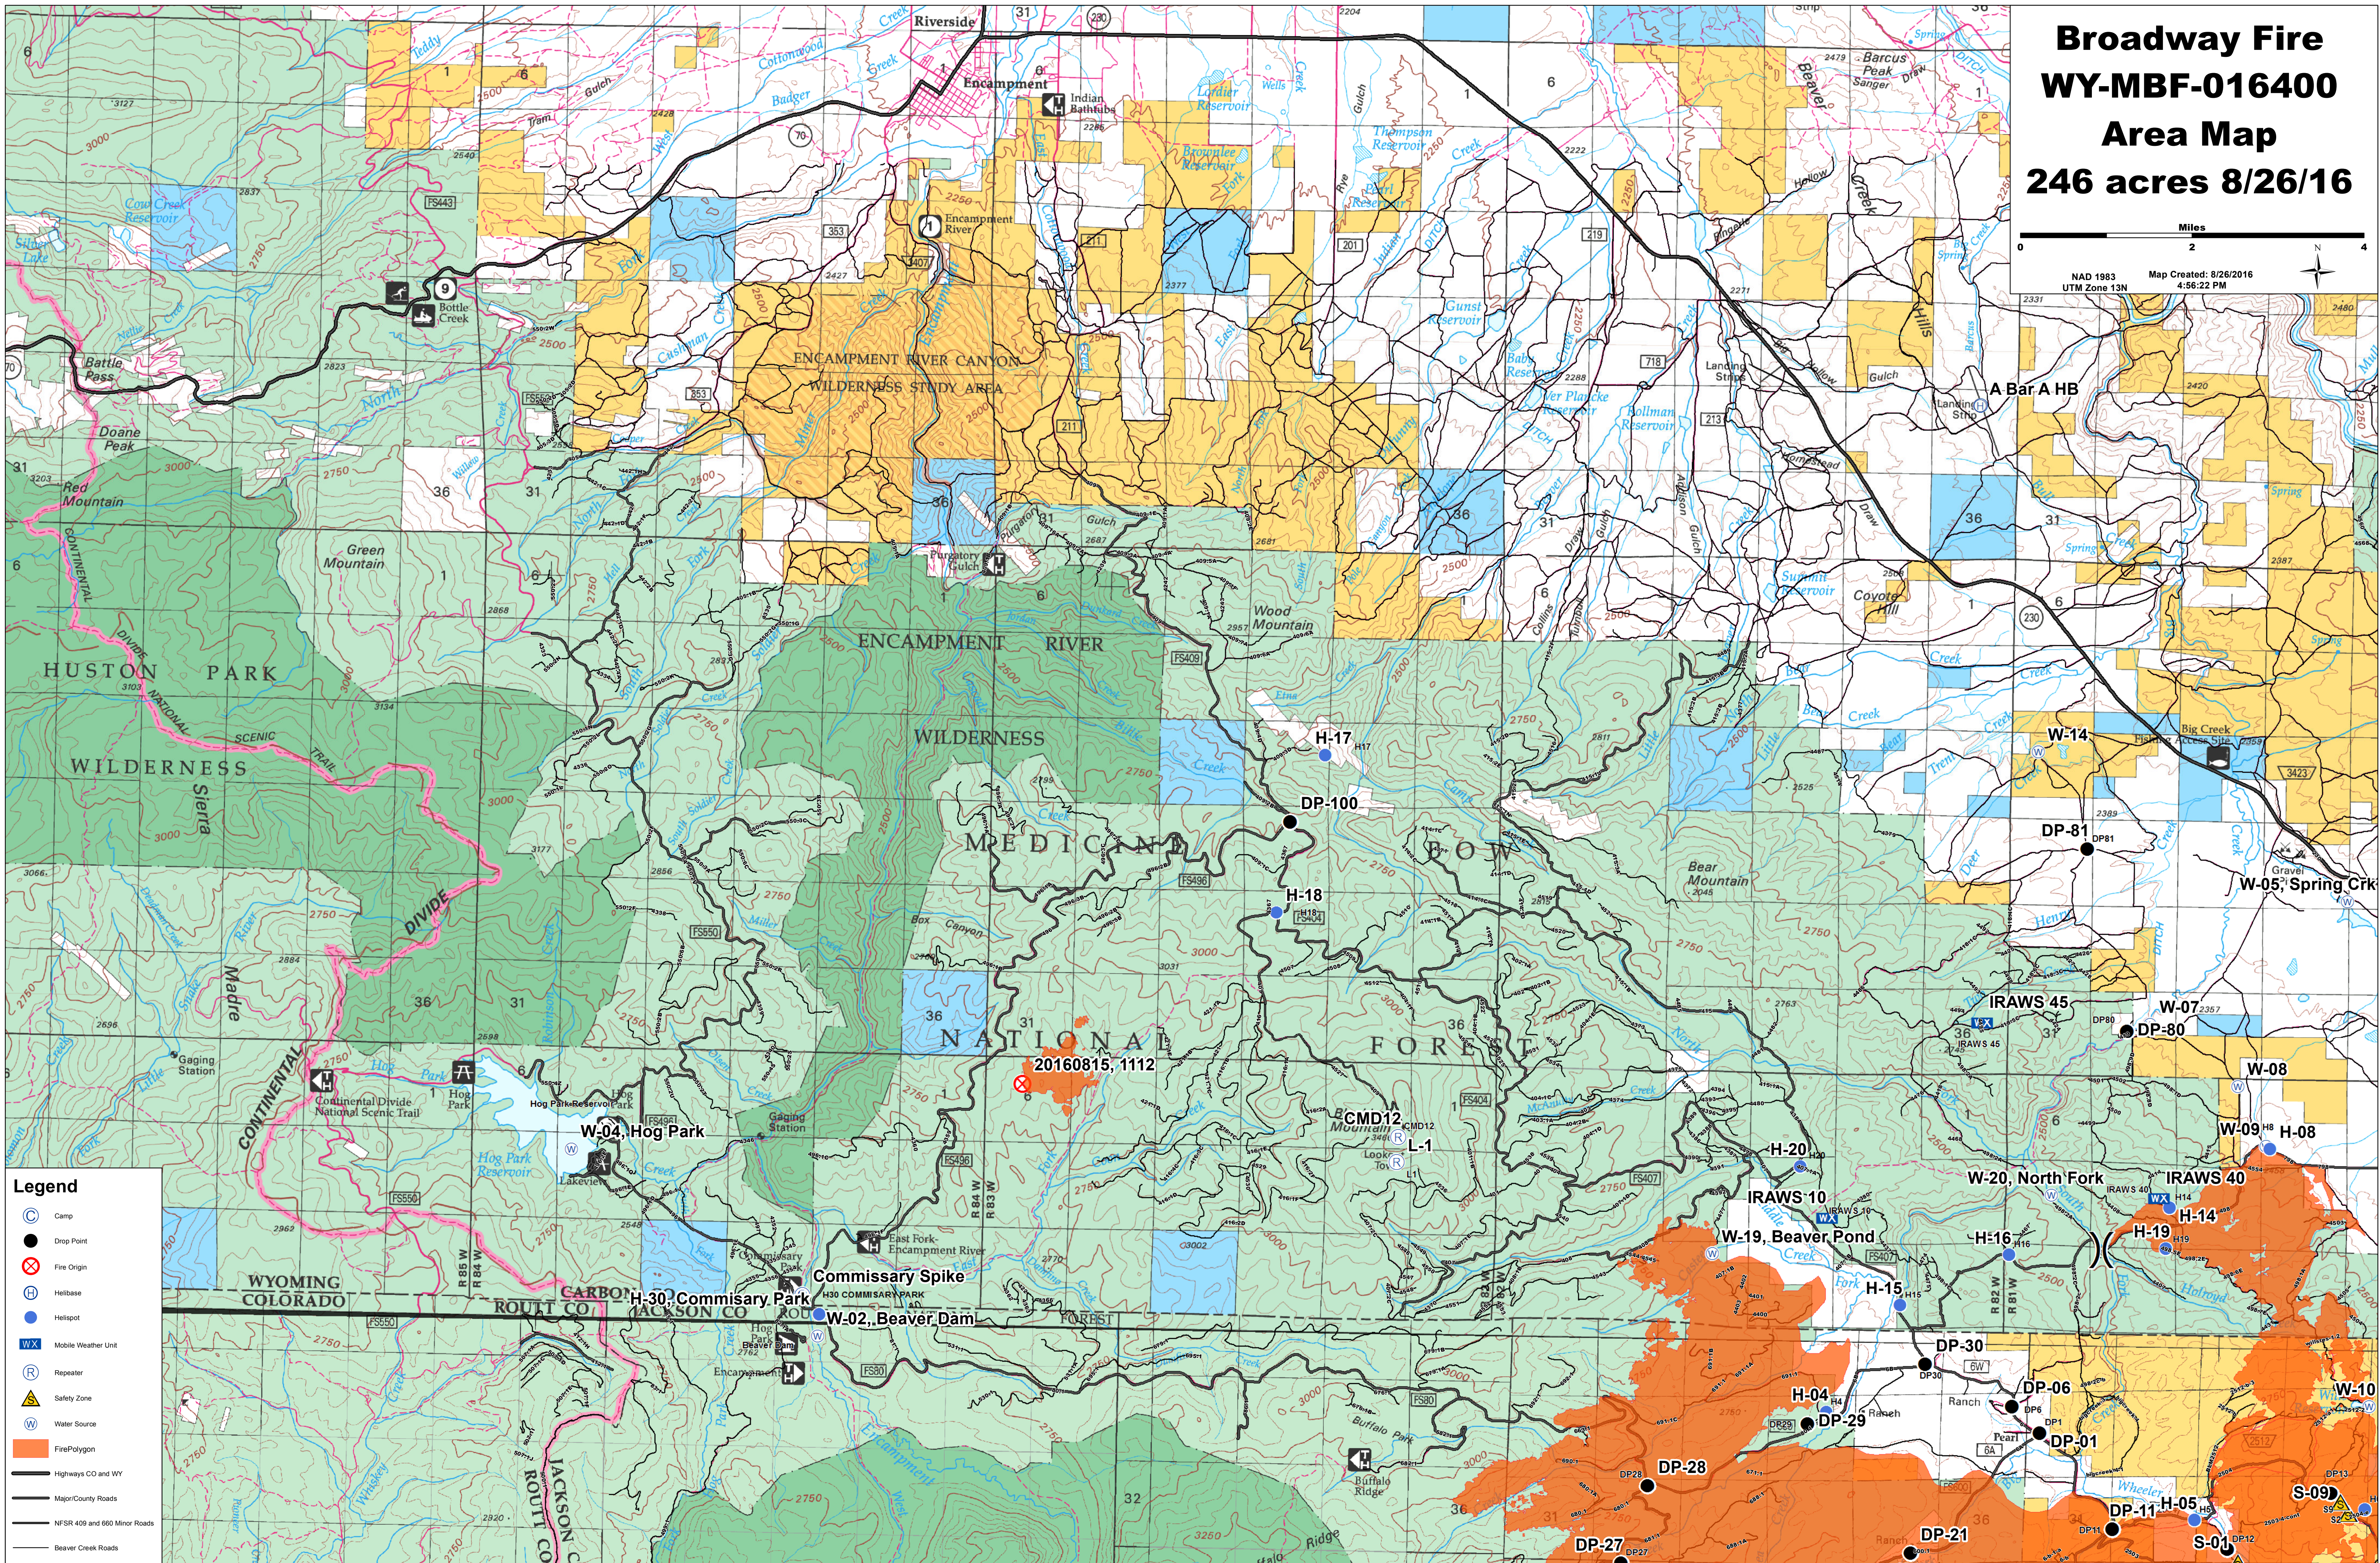

Broadway Fire WY-MBF-016400 Area Map 246 acres 8/26/16

Miles
0 2 4
NAD 1983 UTM Zone 13N Map Created: 8/26/2016 4:56:22 PM

- ### Legend
- Camp
 - Drop Point
 - Fire Origin
 - Hellbase
 - Hellpot
 - Mobile Weather Unit
 - Repeater
 - Safety Zone
 - Water Source
 - Fire Polygon
 - Highways CO and WY
 - Major/County Roads
 - NFSR 409 and 660 Minor Roads
 - Beaver Creek Roads