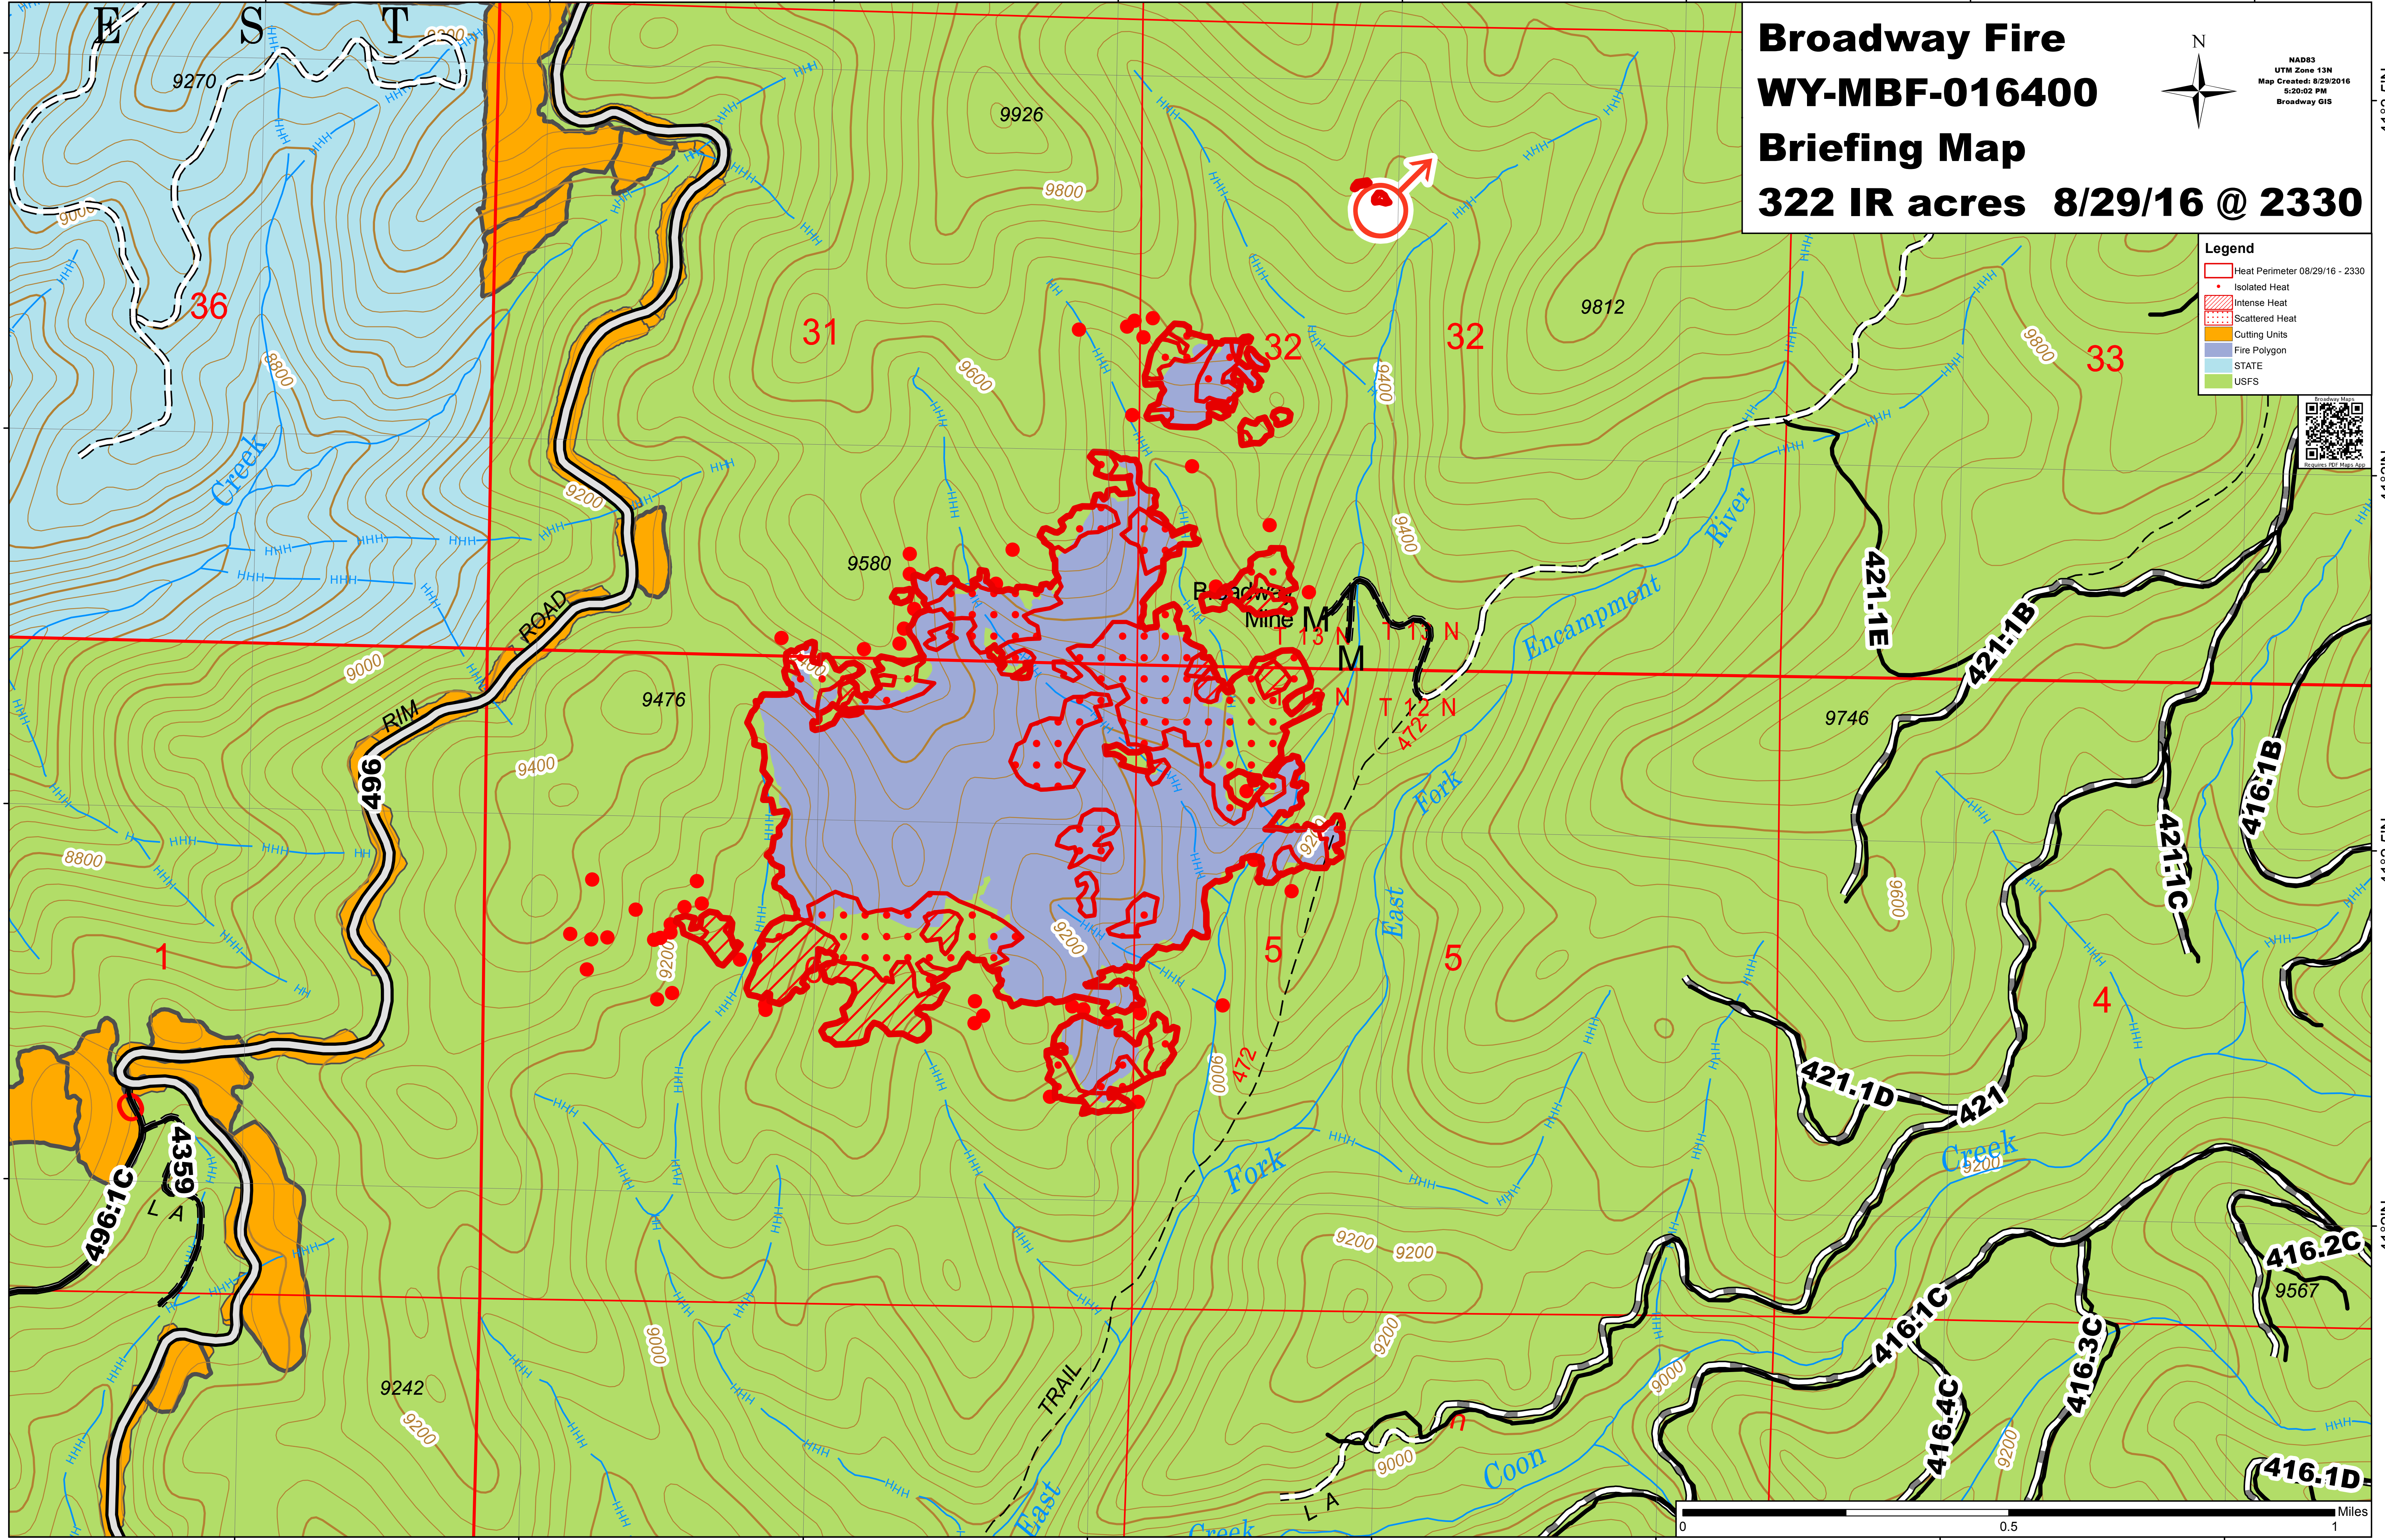

106°47'W 106°46.5'W 106°46'W 106°45.5'W 106°45'W 106°44.5'W 106°44'W 106°43.5'W

41°3.5'N
41°3'N
41°2.5'N
41°2'N

Broadway Fire

WY-MBF-016400

Briefing Map

322 IR acres 8/29/16 @ 2330

NAD83
UTM Zone 13N
Map Created: 8/29/2016
5:20:02 PM
Broadway GIS

41°3.5'N
41°3'N
41°2.5'N
41°2'N

Legend

- Heat Perimeter 08/29/16 - 2330
- Isolated Heat
- Intense Heat
- Scattered Heat
- Cutting Units
- Fire Polygon
- STATE
- USFS

106°47'W 106°46.5'W 106°46'W 106°45.5'W 106°45'W 106°44.5'W 106°44'W 106°43.5'W