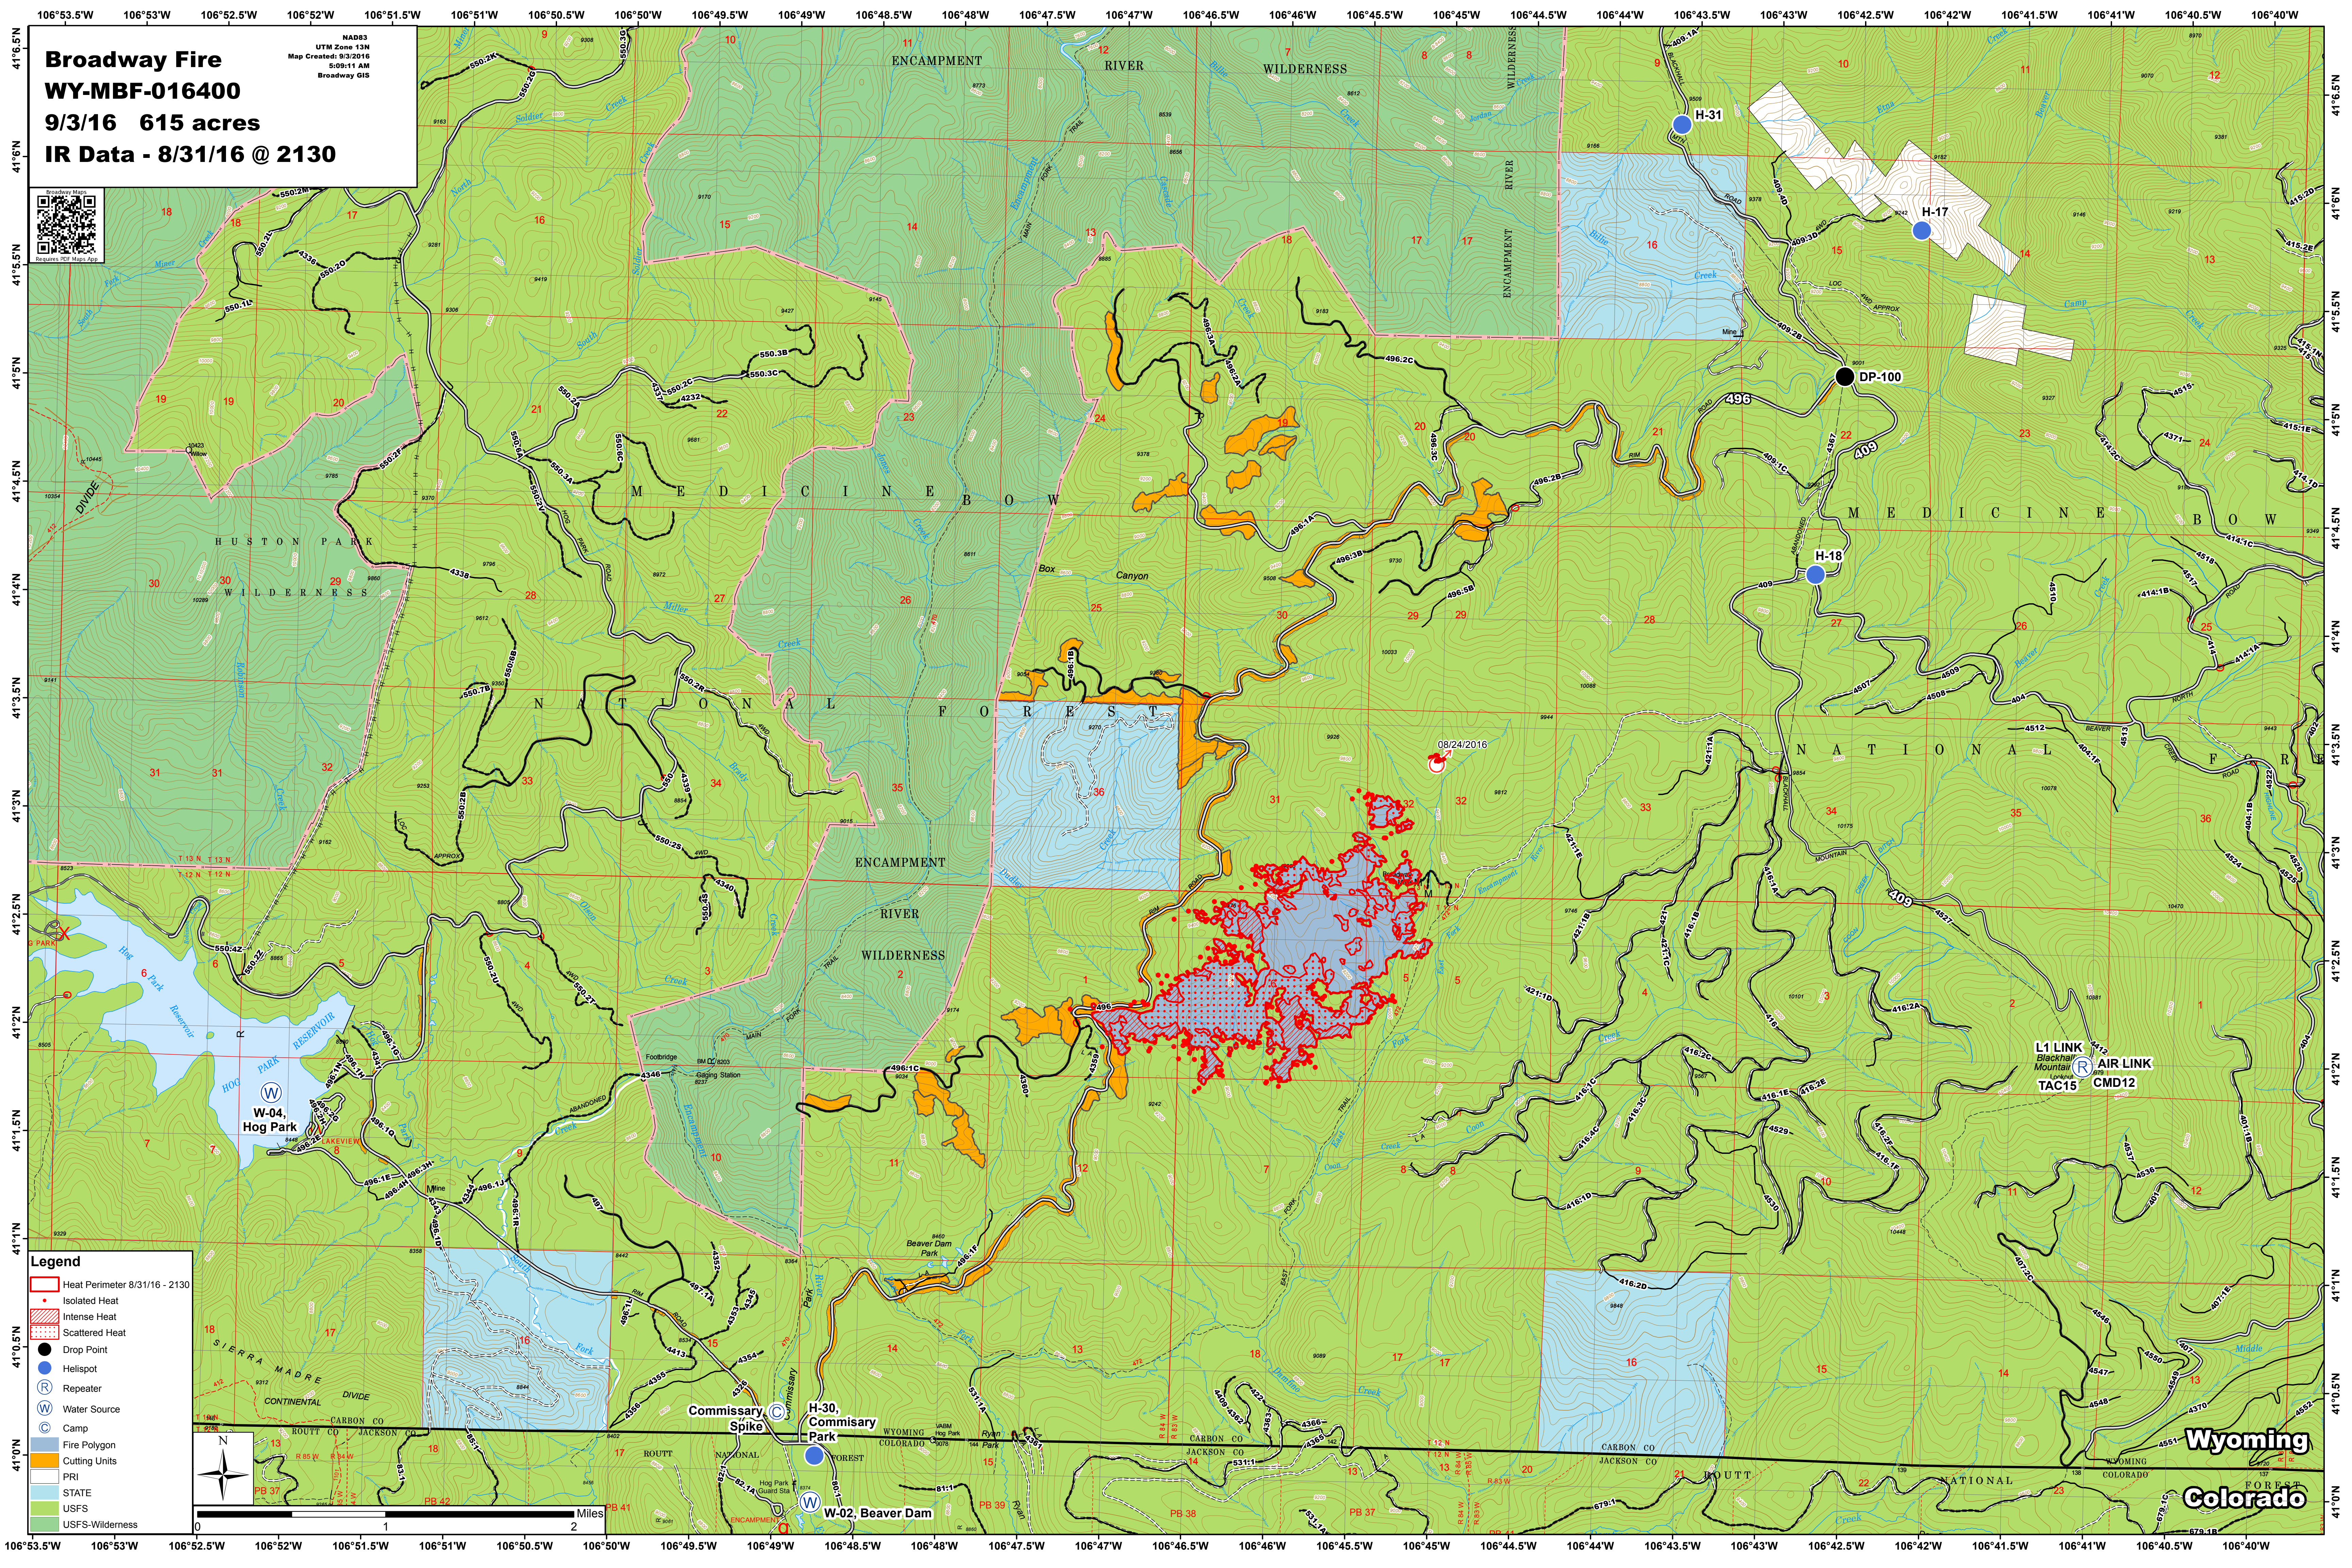

Broadway Fire
WY-MBF-016400
9/3/16 615 acres
IR Data - 8/31/16 @ 2130

NAD83
UTM Zone 13N
Map Created: 9/3/2016
5:09:11 AM
Broadway GIS

Legend

- Heat Perimeter 8/31/16 - 2130
- Isolated Heat
- Intense Heat
- Scattered Heat
- Drop Point
- Helispot
- Repeater
- Water Source
- Camp
- Fire Polygon
- Cutting Units
- PRI
- STATE
- USFS
- USFS-Wilderness

Scale: 0 to 2 Miles

L1 LINK
Blackhair Mountain
TAC15

AIR LINK
CMD12

Wyoming
Colorado