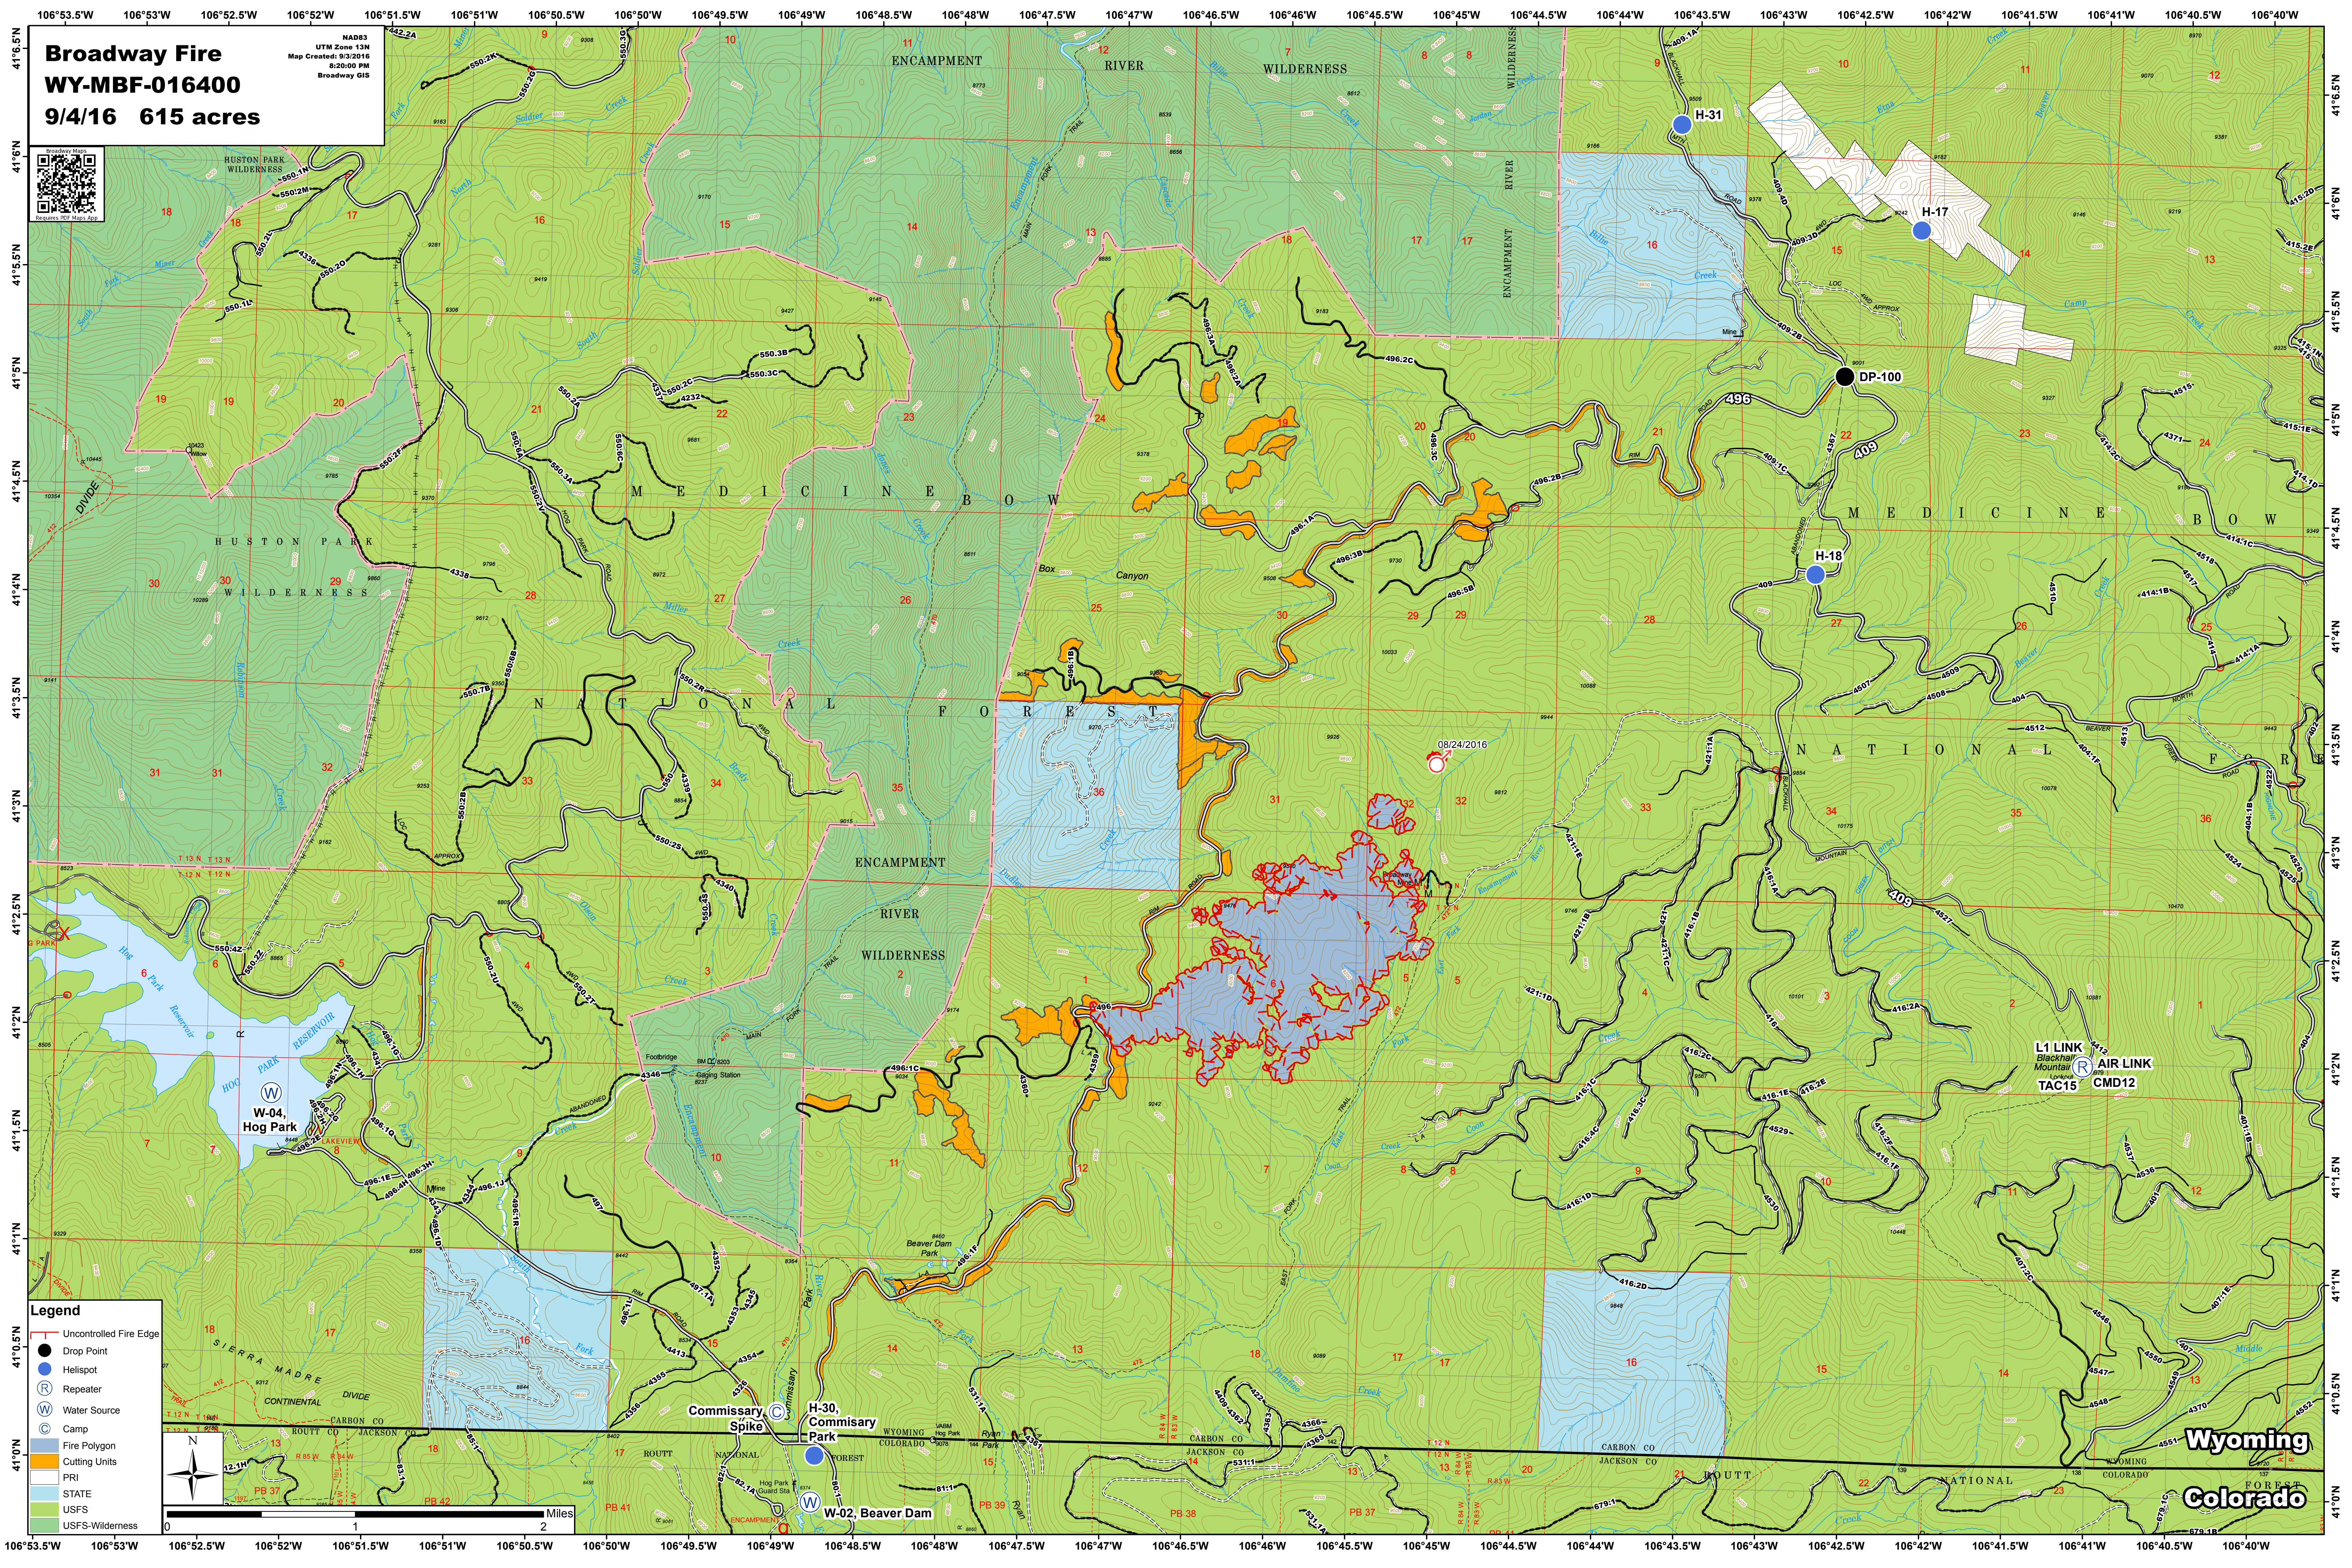

Broadway Fire

WY-MBF-016400

9/4/16 615 acres

NAD83
UTM Zone 13N
Map Created: 9/3/2016
8:20:00 PM
Broadway GIS

Legend

- Uncontrolled Fire Edge
- Drop Point
- Helispot
- Repeater
- Water Source
- Camp
- Fire Polygon
- Cutting Units
- PRI
- STATE
- USFS
- USFS-Wilderness

0 1 2 Miles

L1 LINK
Blackhawk
Mountain
TAC15

AIR LINK
CMD12

Wyoming

Colorado