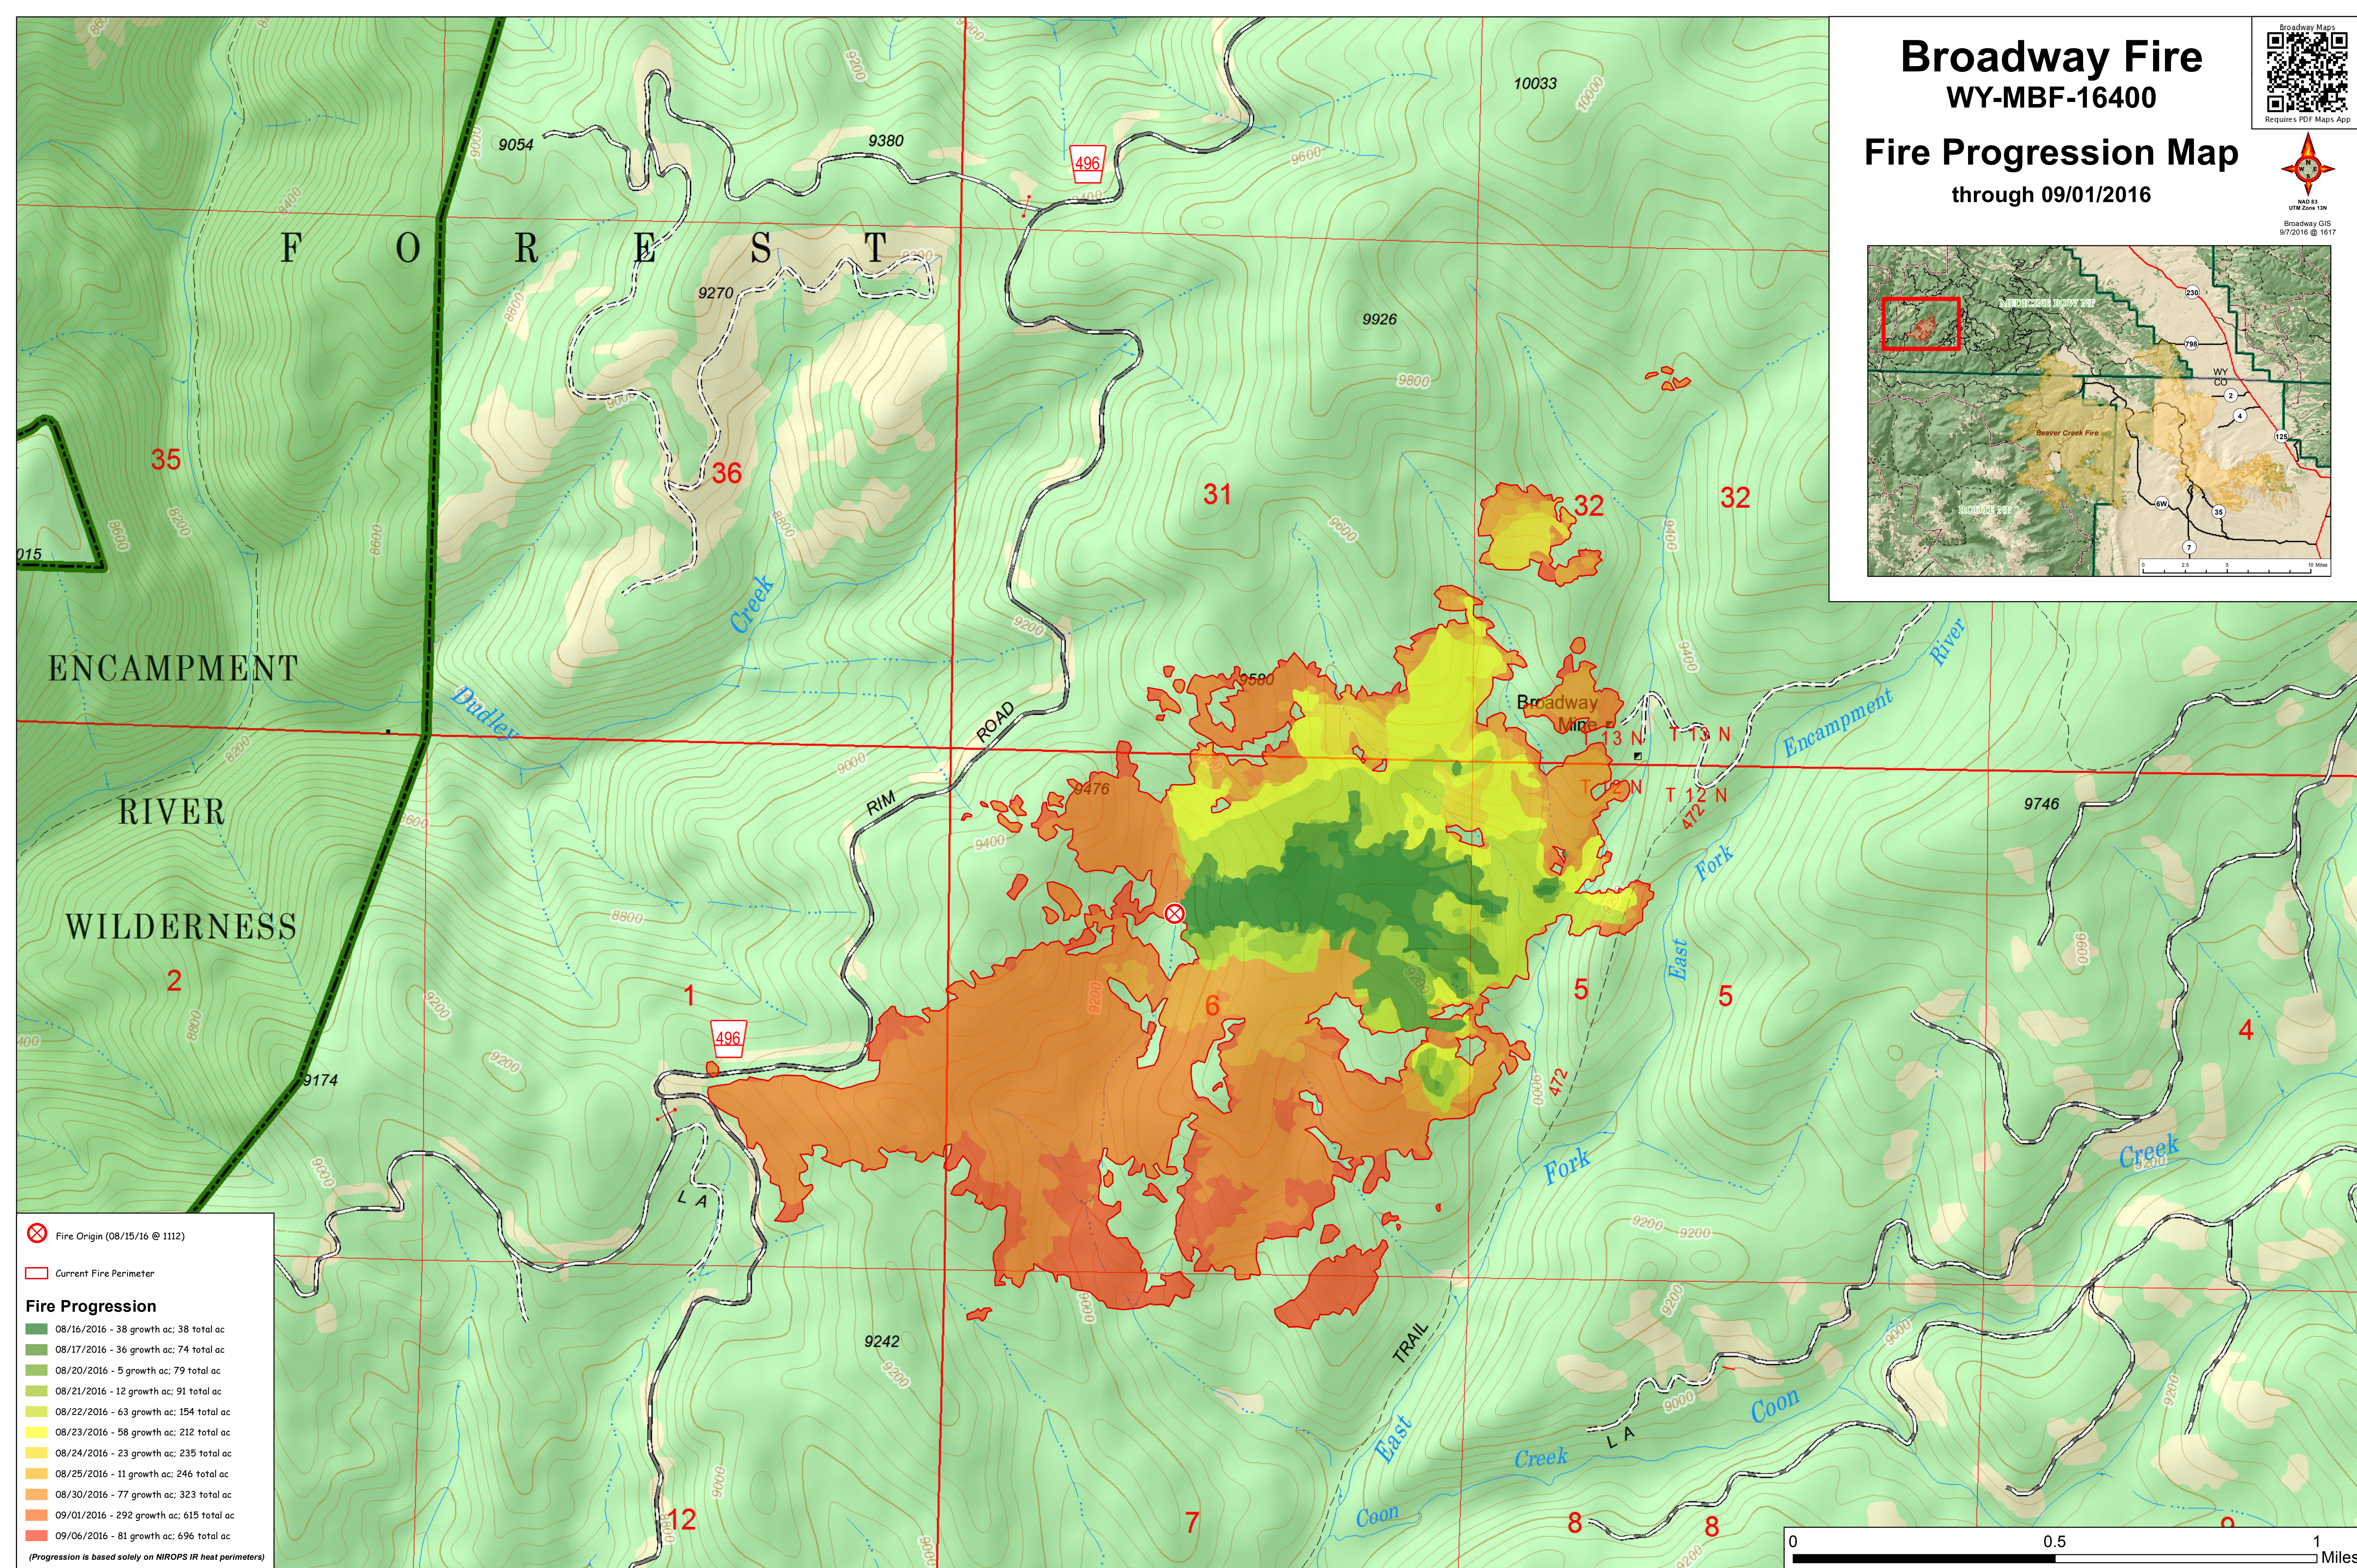

Broadway Fire WY-MBF-16400

Fire Progression Map through 09/01/2016

Fire Origin (08/15/16 @ 1112)

Current Fire Perimeter

Fire Progression

	08/16/2016 - 38 growth ac; 38 total ac
	08/17/2016 - 36 growth ac; 74 total ac
	08/20/2016 - 5 growth ac; 79 total ac
	08/21/2016 - 12 growth ac; 91 total ac
	08/22/2016 - 63 growth ac; 154 total ac
	08/23/2016 - 58 growth ac; 212 total ac
	08/24/2016 - 23 growth ac; 235 total ac
	08/25/2016 - 11 growth ac; 246 total ac
	08/30/2016 - 77 growth ac; 323 total ac
	09/01/2016 - 292 growth ac; 615 total ac
	09/06/2016 - 81 growth ac; 696 total ac

(Progression is based solely on NIROPS IR heat perimeters)