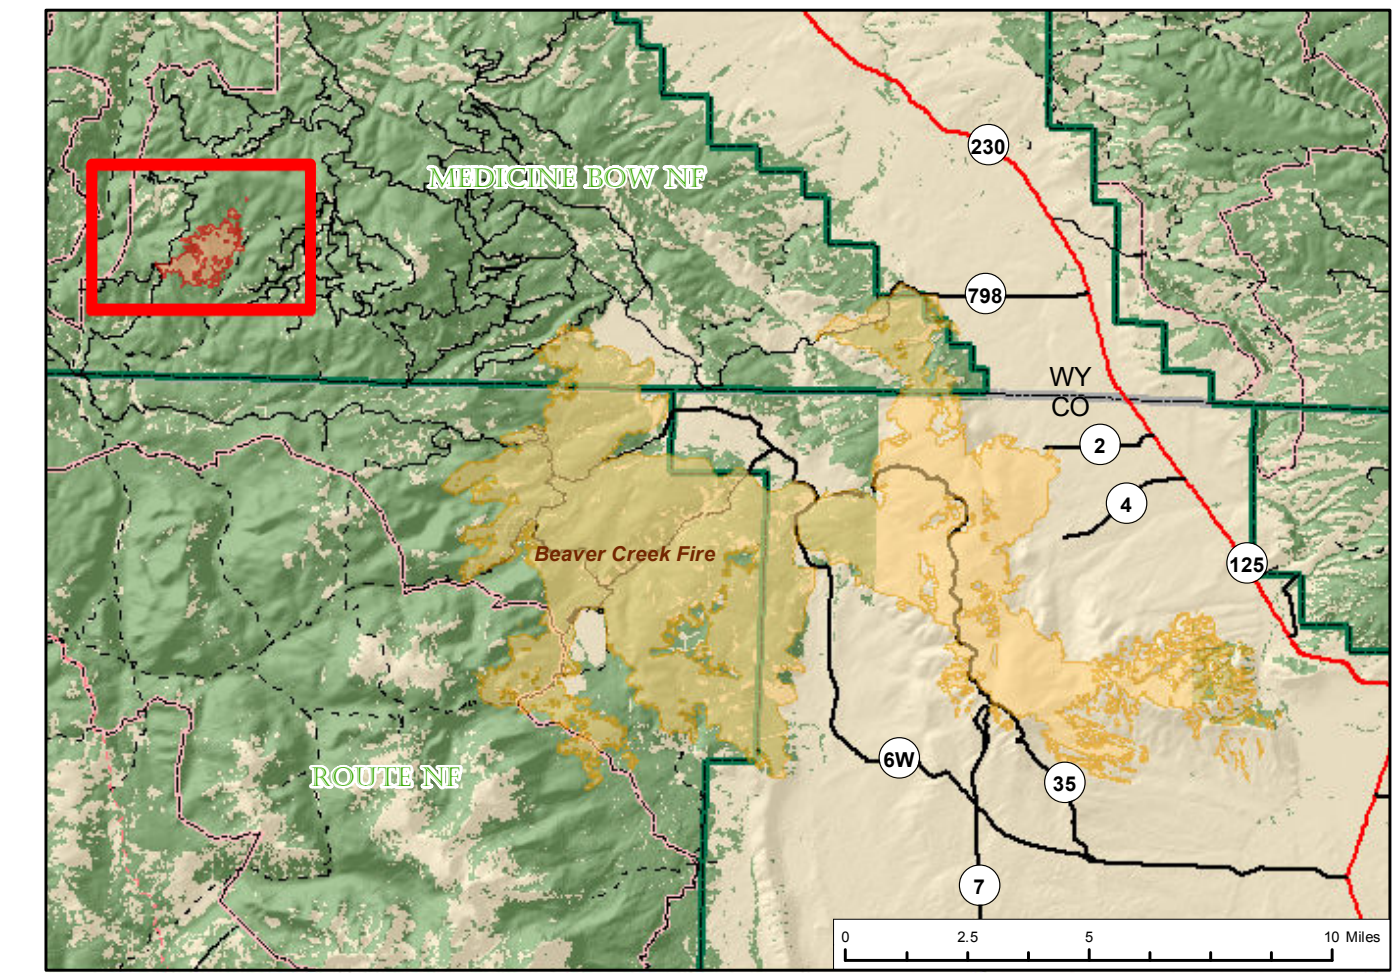

Broadway Fire WY-MBF-16400

Fire Progression Map through 09/01/2016

Fire Origin (08/15/16 @ 1112)

Current Fire Perimeter

Fire Progression

	08/16/2016 - 38 growth ac; 38 total ac
	08/17/2016 - 36 growth ac; 74 total ac
	08/20/2016 - 5 growth ac; 79 total ac
	08/21/2016 - 12 growth ac; 91 total ac
	08/22/2016 - 63 growth ac; 154 total ac
	08/23/2016 - 58 growth ac; 212 total ac
	08/24/2016 - 23 growth ac; 235 total ac
	08/25/2016 - 11 growth ac; 246 total ac
	08/30/2016 - 77 growth ac; 323 total ac
	09/01/2016 - 292 growth ac; 615 total ac
	09/06/2016 - 81 growth ac; 696 total ac

(Progression is based solely on NIROPS IR heat perimeters)