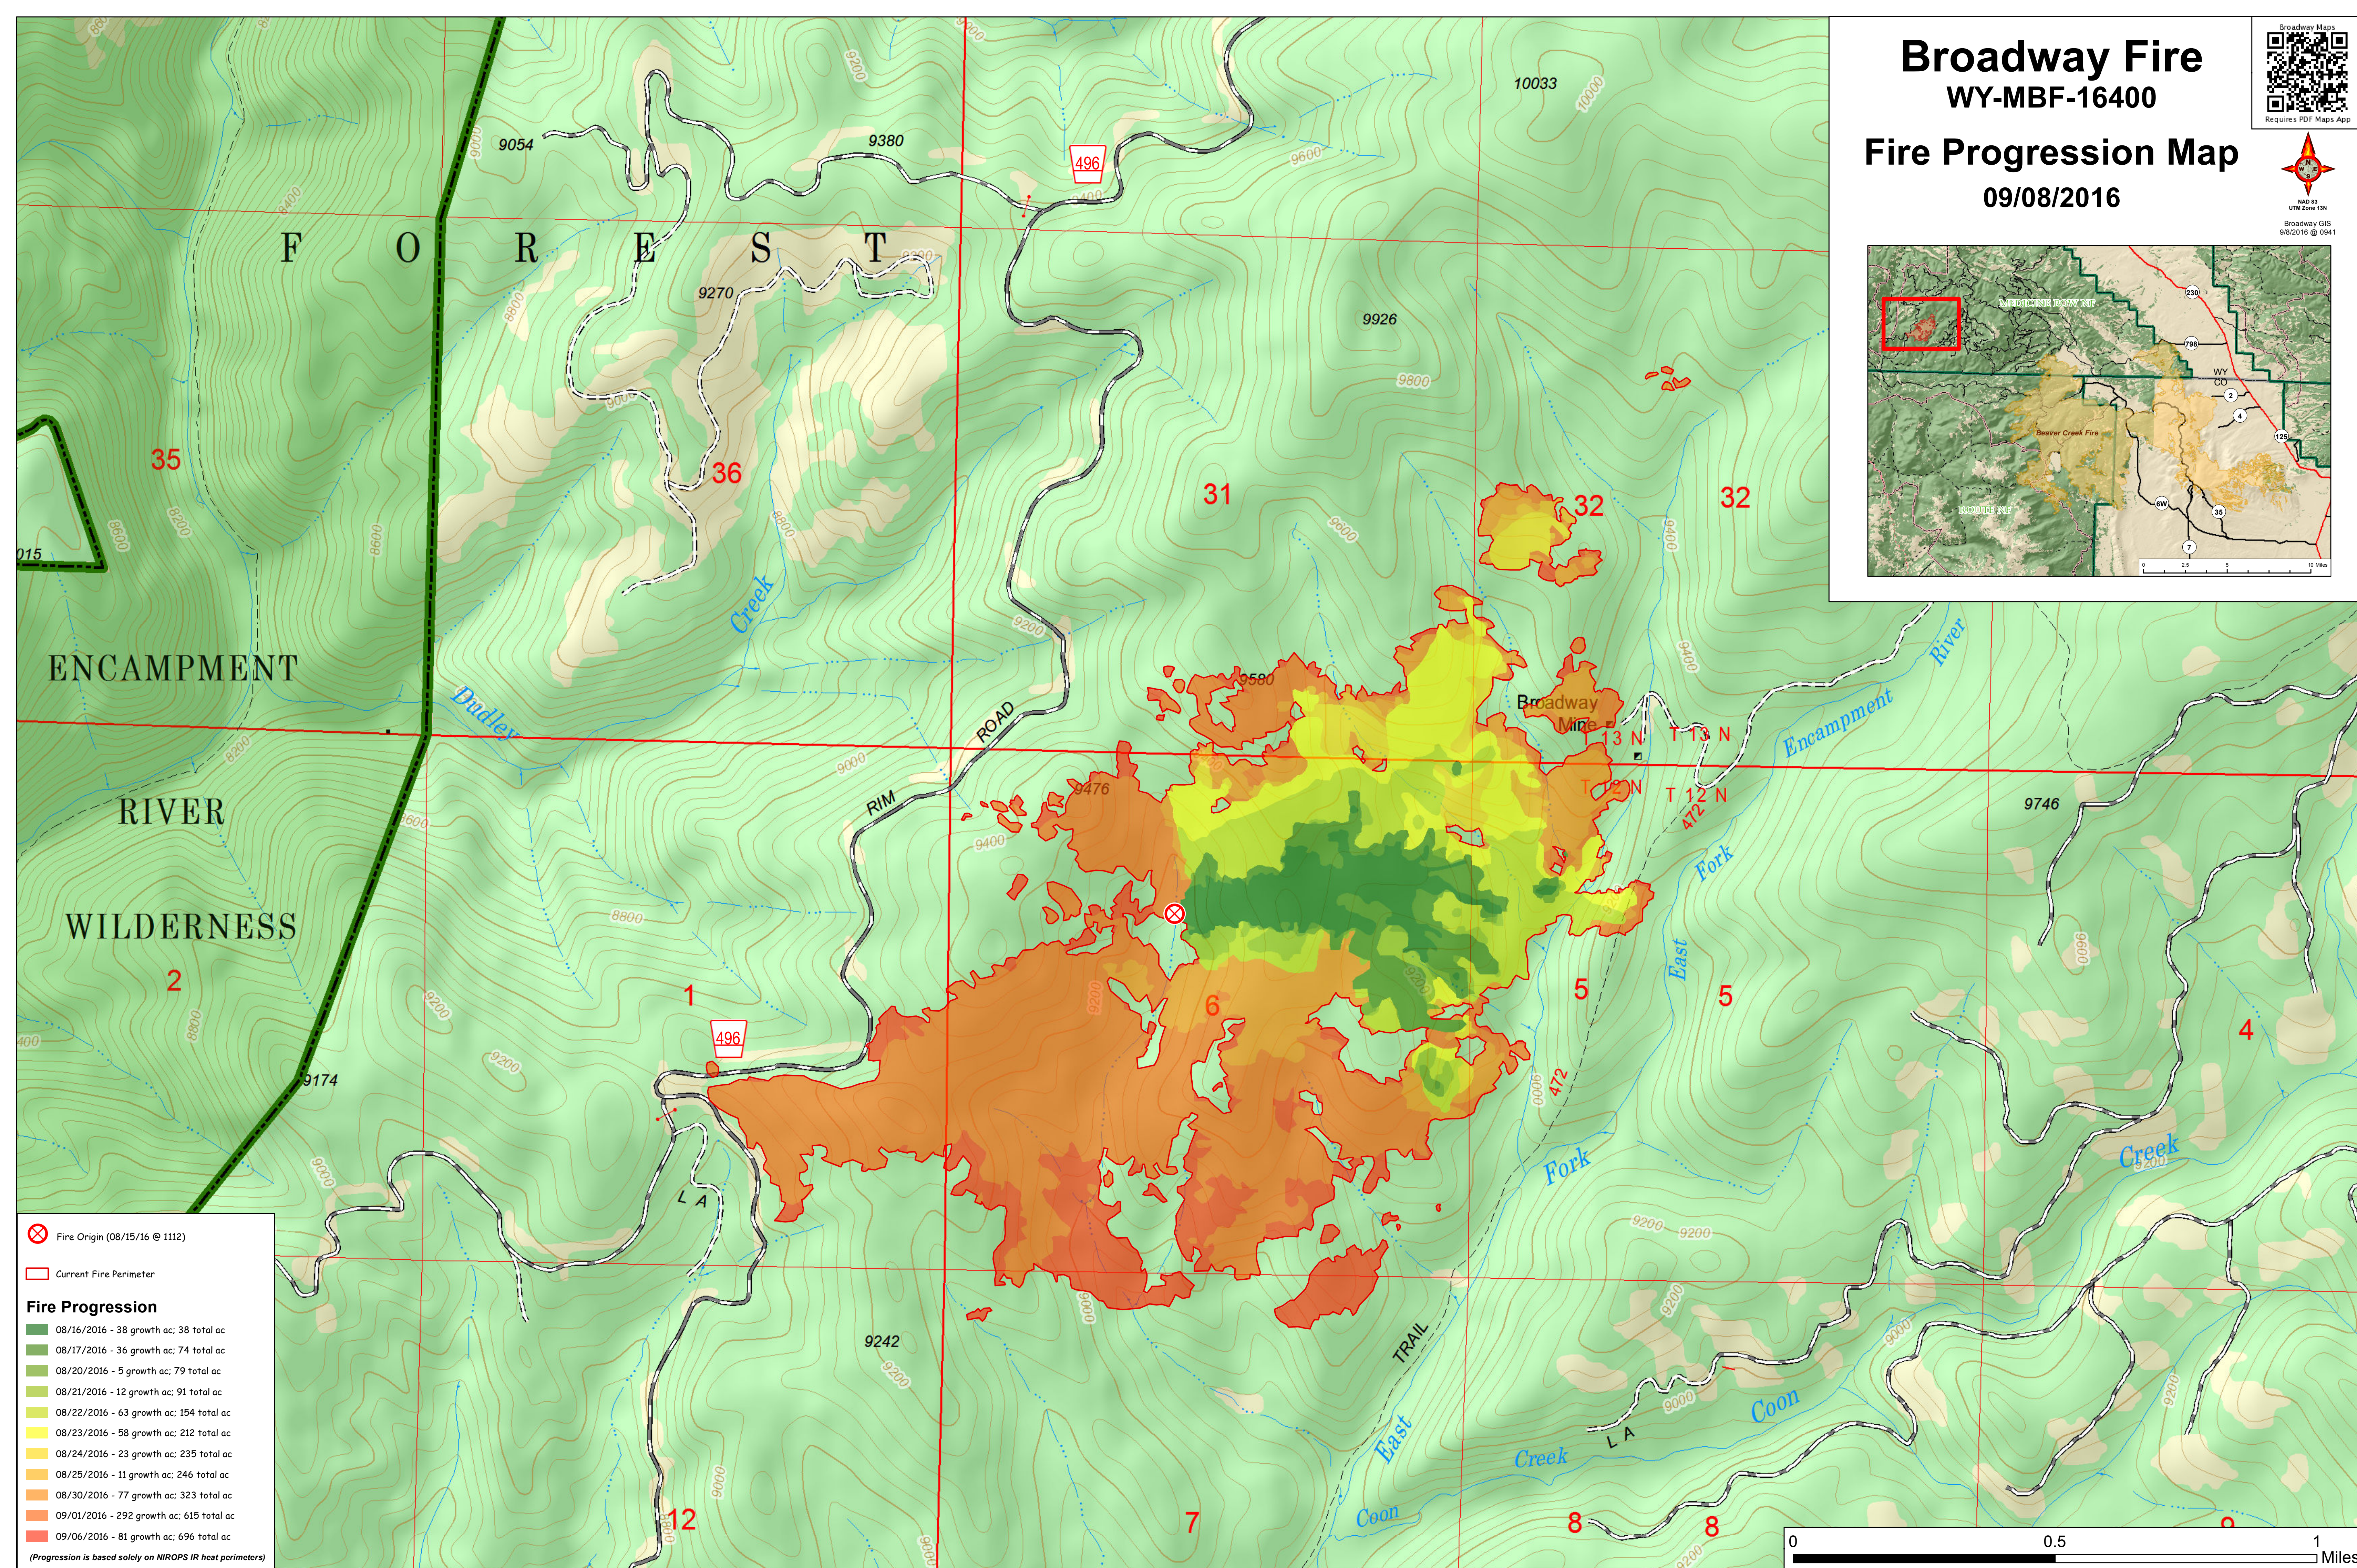

Broadway Fire WY-MBF-16400

Fire Progression Map 09/08/2016

Fire Origin (08/15/16 @ 1112)

Current Fire Perimeter

Fire Progression

	08/16/2016 - 38 growth ac; 38 total ac
	08/17/2016 - 36 growth ac; 74 total ac
	08/20/2016 - 5 growth ac; 79 total ac
	08/21/2016 - 12 growth ac; 91 total ac
	08/22/2016 - 63 growth ac; 154 total ac
	08/23/2016 - 58 growth ac; 212 total ac
	08/24/2016 - 23 growth ac; 235 total ac
	08/25/2016 - 11 growth ac; 246 total ac
	08/30/2016 - 77 growth ac; 323 total ac
	09/01/2016 - 292 growth ac; 615 total ac
	09/06/2016 - 81 growth ac; 696 total ac

(Progression is based solely on NIROPS IR heat perimeters)