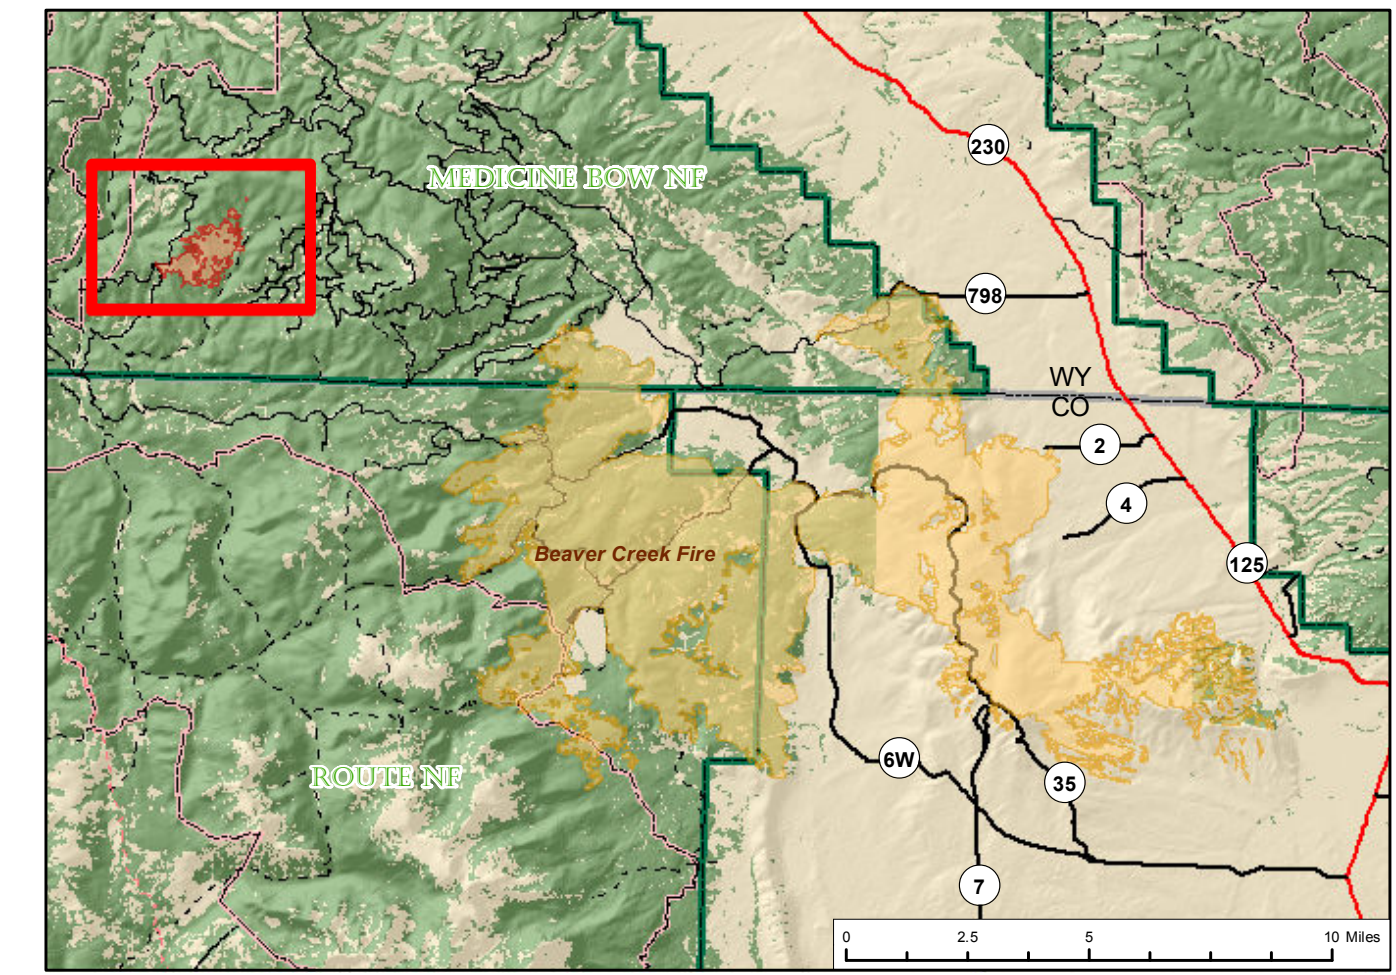

Broadway Fire WY-MBF-16400

Fire Progression Map 09/08/2016

Fire Origin (08/15/16 @ 1112)

Current Fire Perimeter

Fire Progression

	08/16/2016 - 38 growth ac; 38 total ac
	08/17/2016 - 36 growth ac; 74 total ac
	08/20/2016 - 5 growth ac; 79 total ac
	08/21/2016 - 12 growth ac; 91 total ac
	08/22/2016 - 63 growth ac; 154 total ac
	08/23/2016 - 58 growth ac; 212 total ac
	08/24/2016 - 23 growth ac; 235 total ac
	08/25/2016 - 11 growth ac; 246 total ac
	08/30/2016 - 77 growth ac; 323 total ac
	09/01/2016 - 292 growth ac; 615 total ac
	09/06/2016 - 81 growth ac; 696 total ac

(Progression is based solely on NIROPS IR heat perimeters)