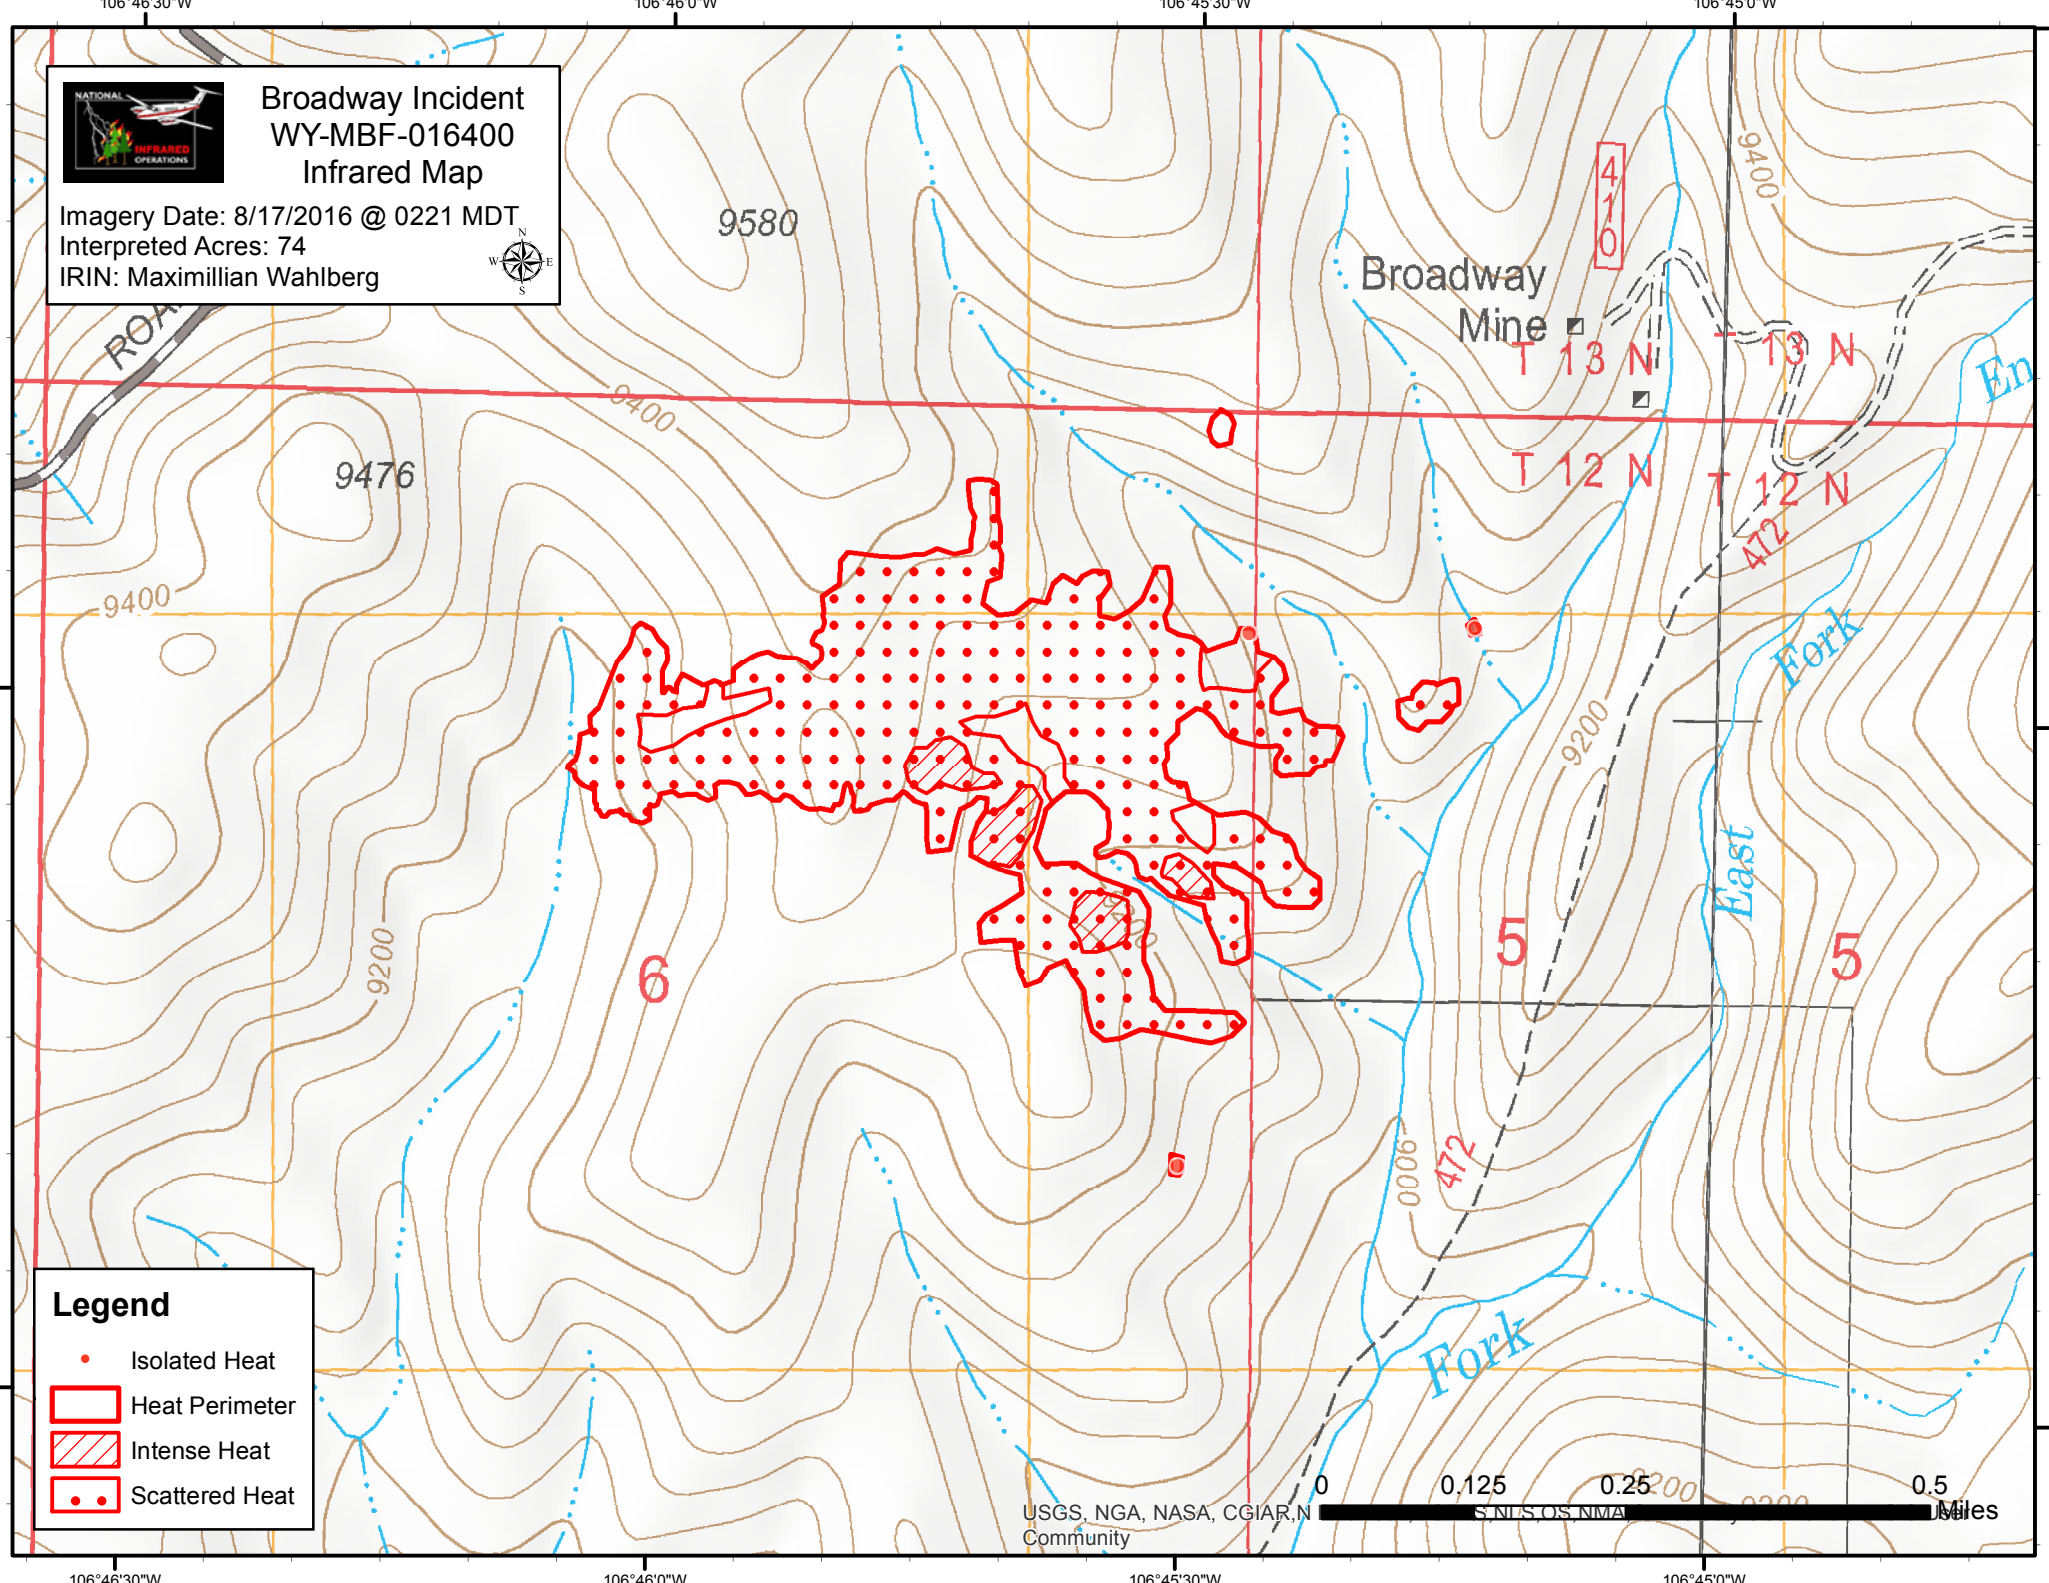

**Broadway Incident**  
**WY-MBF-016400**  
**Infrared Map**

Imagery Date: 8/17/2016 @ 0221 MDT  
 Interpreted Acres: 74  
 IRIN: Maximillian Wahlberg

**Legend**

- Isolated Heat
- Heat Perimeter
- Intense Heat
- Scattered Heat

USGS, NGA, NASA, CGIAR, N  
 Community