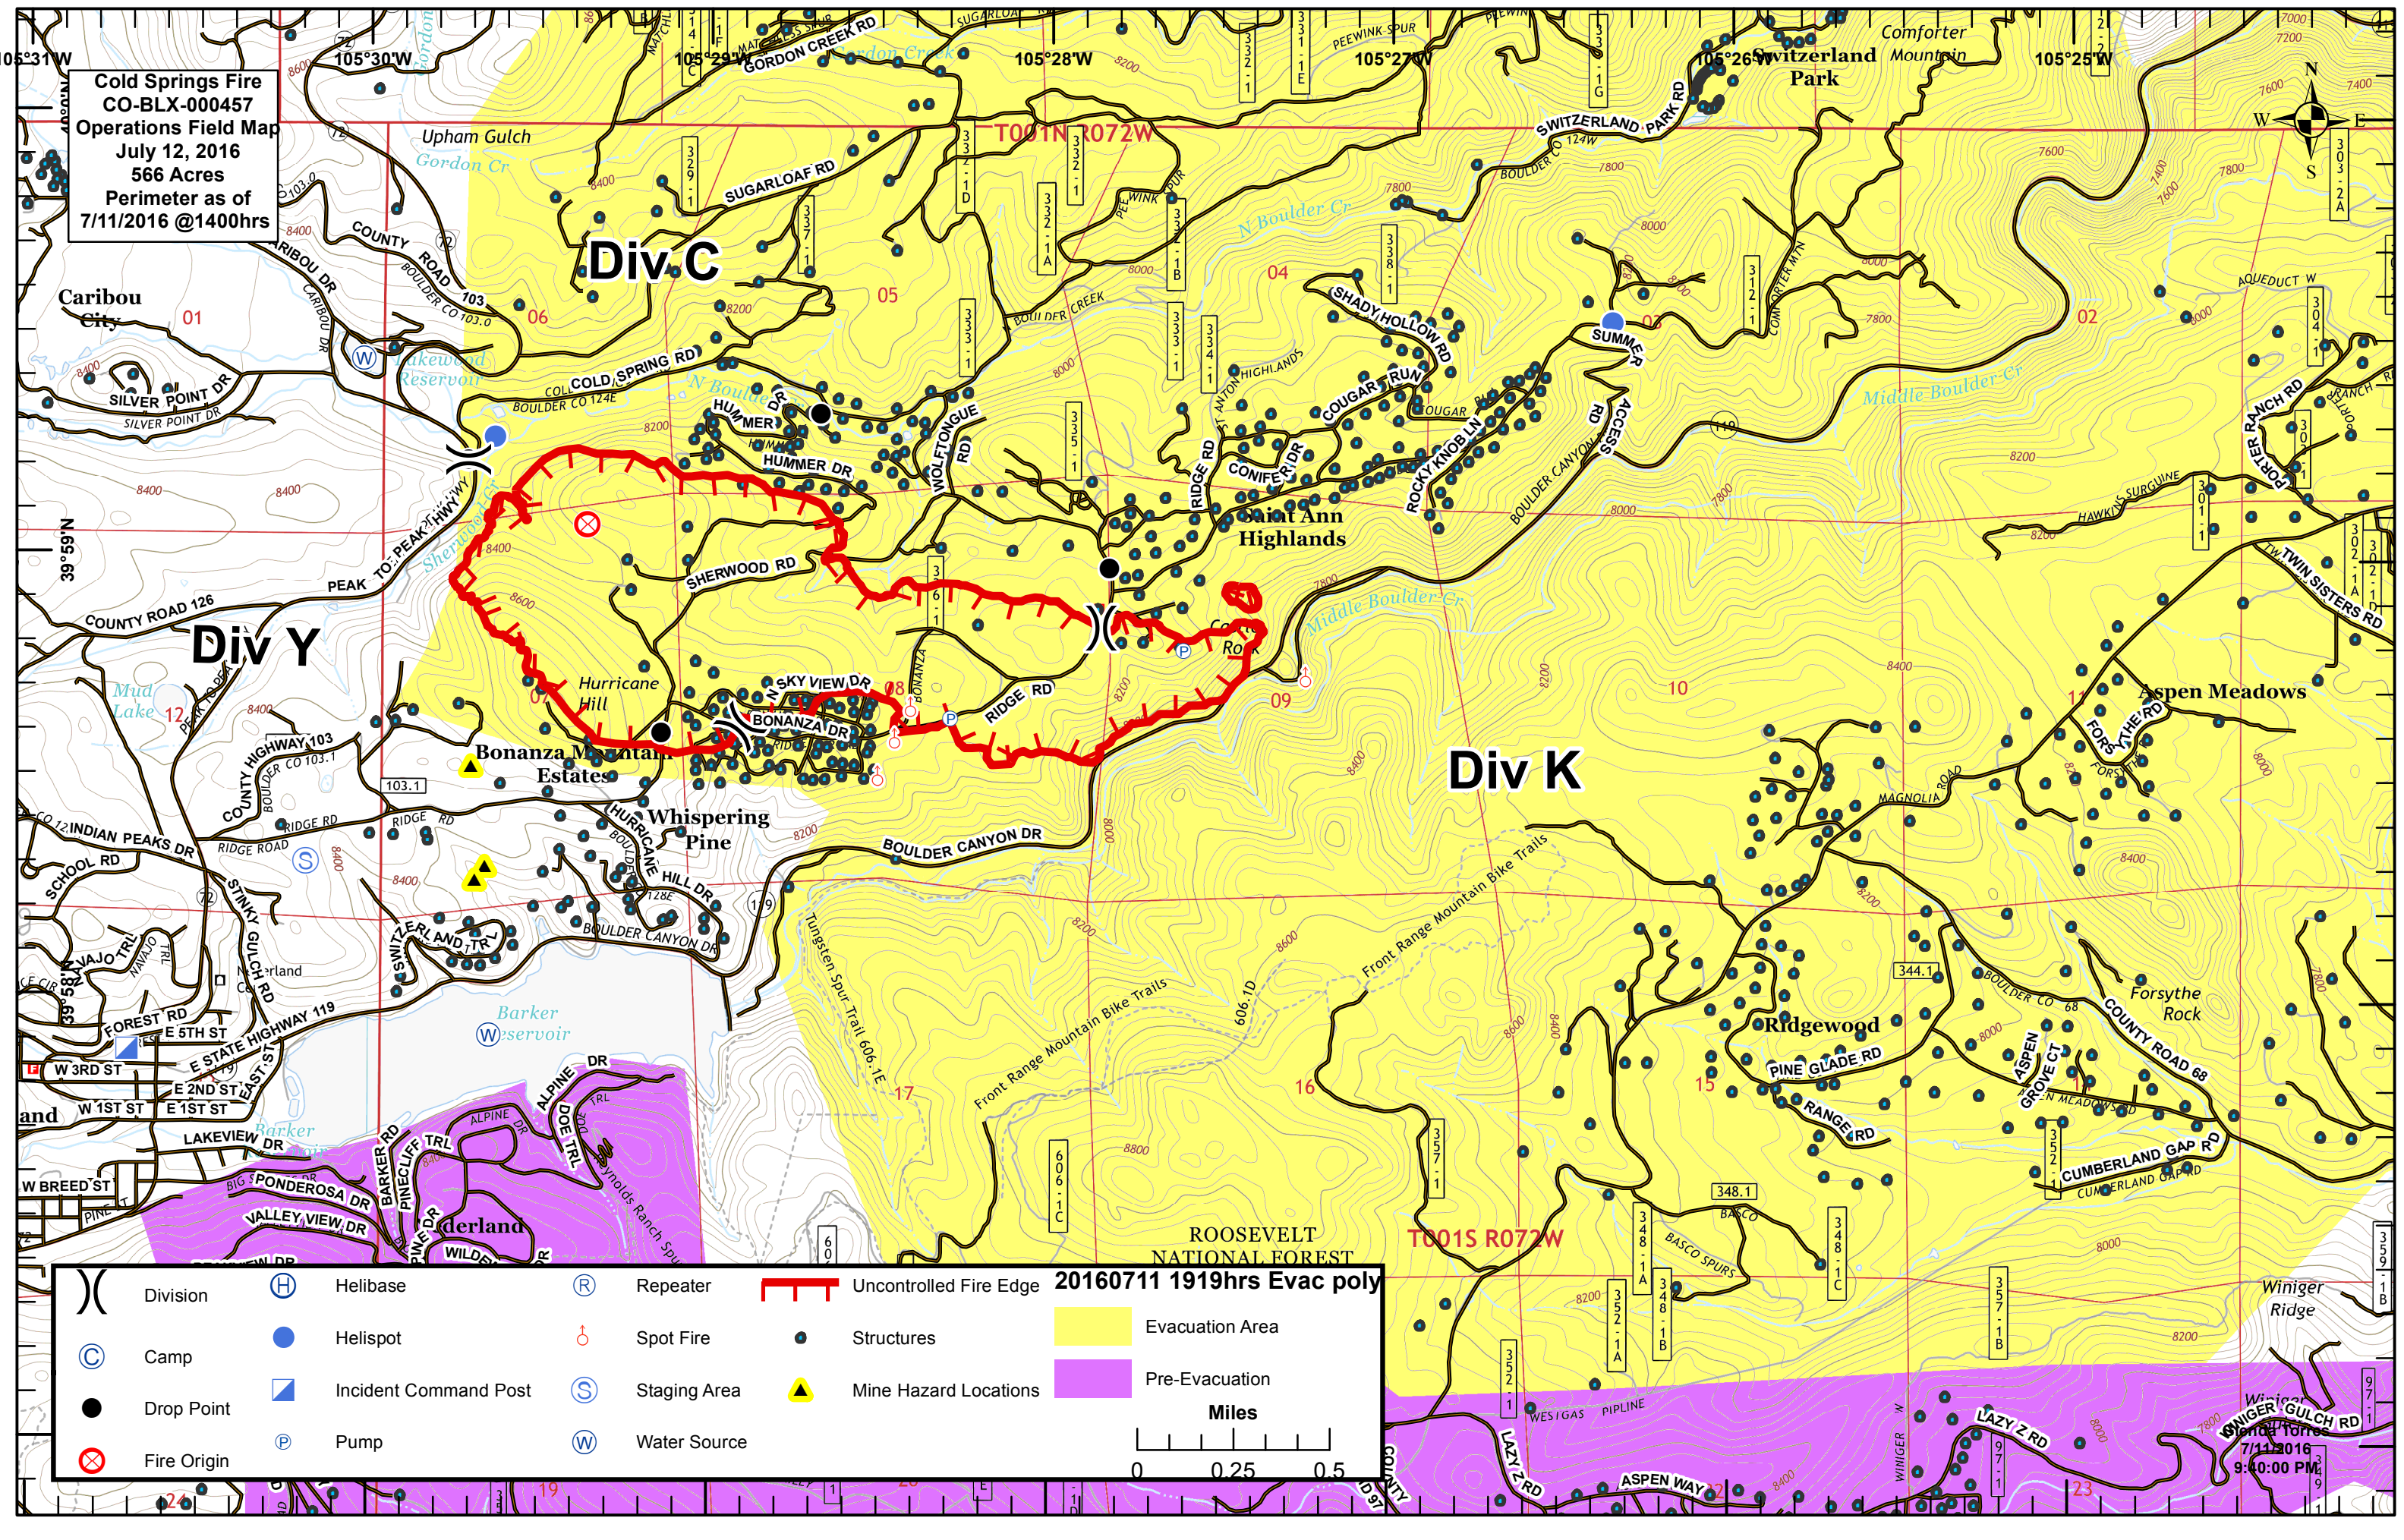

Cold Springs Fire
CO-BLX-000457
Operations Field Map
July 12, 2016
566 Acres
Perimeter as of
7/11/2016 @1400hrs

	Division		Helibase		Repeater		Uncontrolled Fire Edge	20160711 1919hrs Evac poly	
	Camp		Helispot		Spot Fire		Structures		Evacuation Area
	Drop Point		Incident Command Post		Staging Area		Mine Hazard Locations		Pre-Evacuation
	Fire Origin		Pump		Water Source				

7/11/2016
 9:40:00 PM