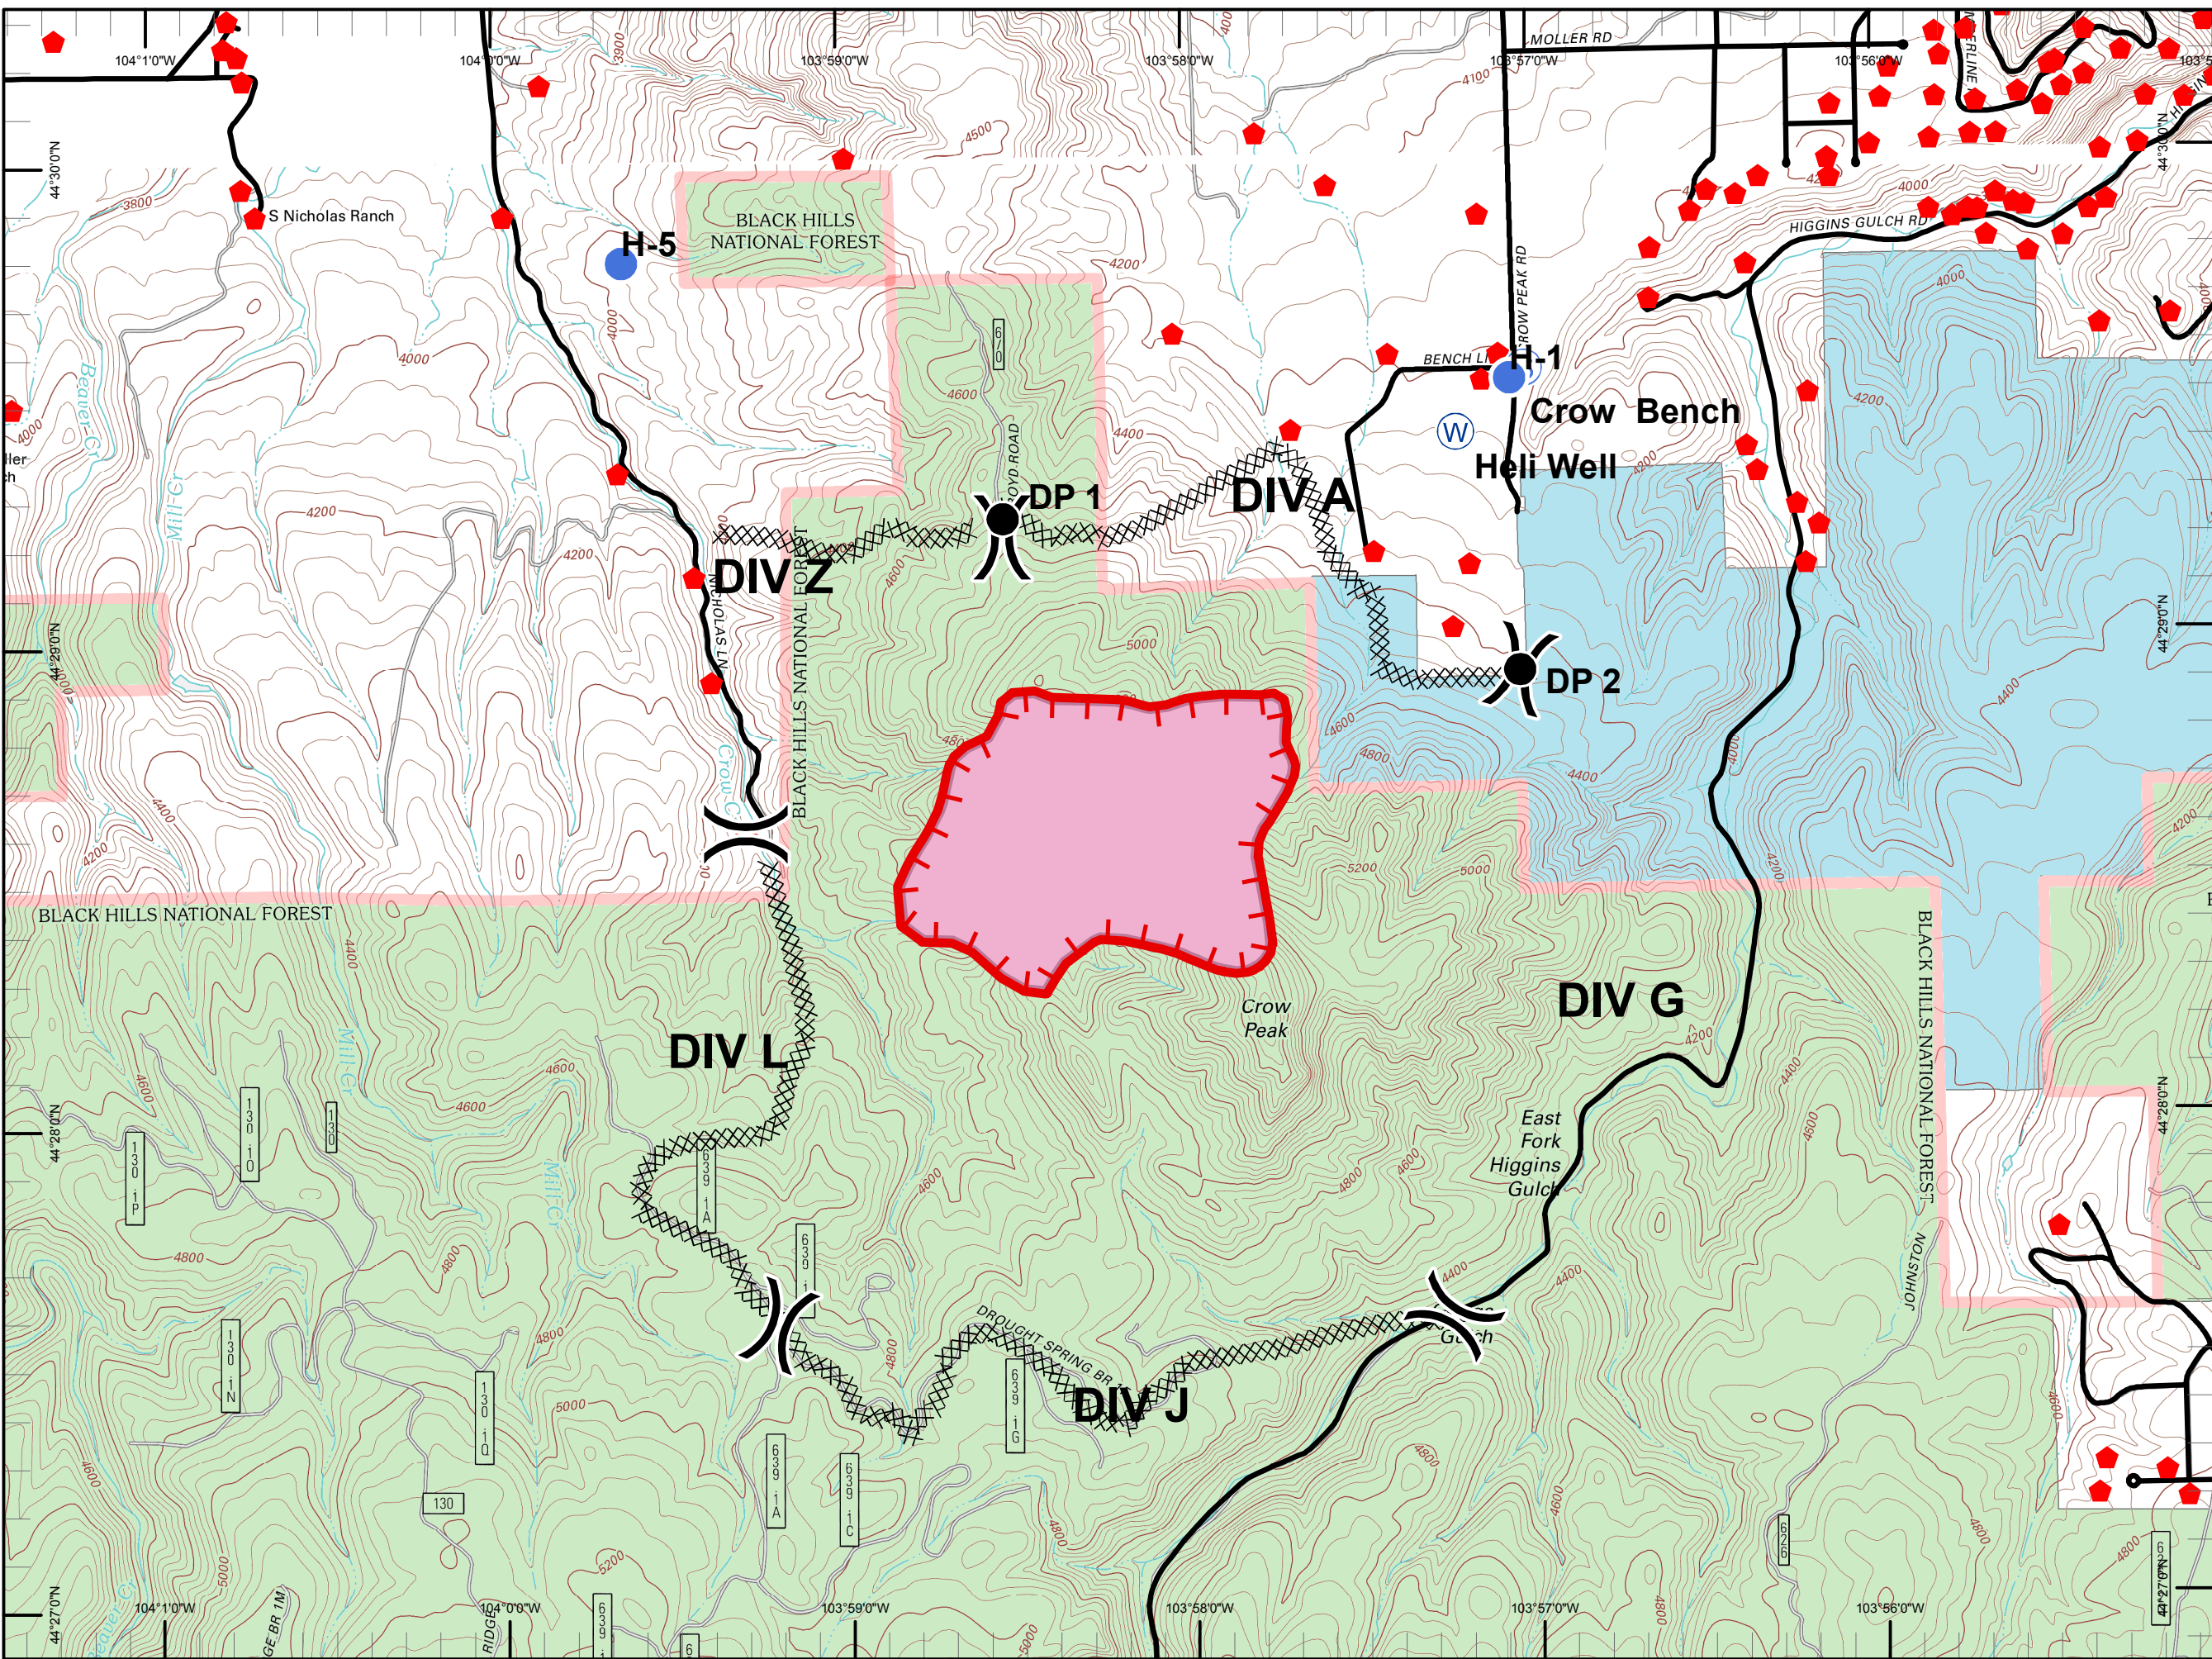

Crow Peak Fire SD-BKF-160370 June 28, 2016 Day Operational Period

IAP Map

- Helispot
- Drop Point
- Staging Area
- Water Source

BreakType

- Division
- Uncontrolled Fire Edge
- Completed Dozer Line
- FirePolygon
- Structures
- BLM
- PRIVATE
- STATE
- USFS

Miles
Lat Long Grid
UTM Z13
NAD 83
Degrees MinutesSeconds

Author: Raiford
June 27, 2016, 2030 hrs