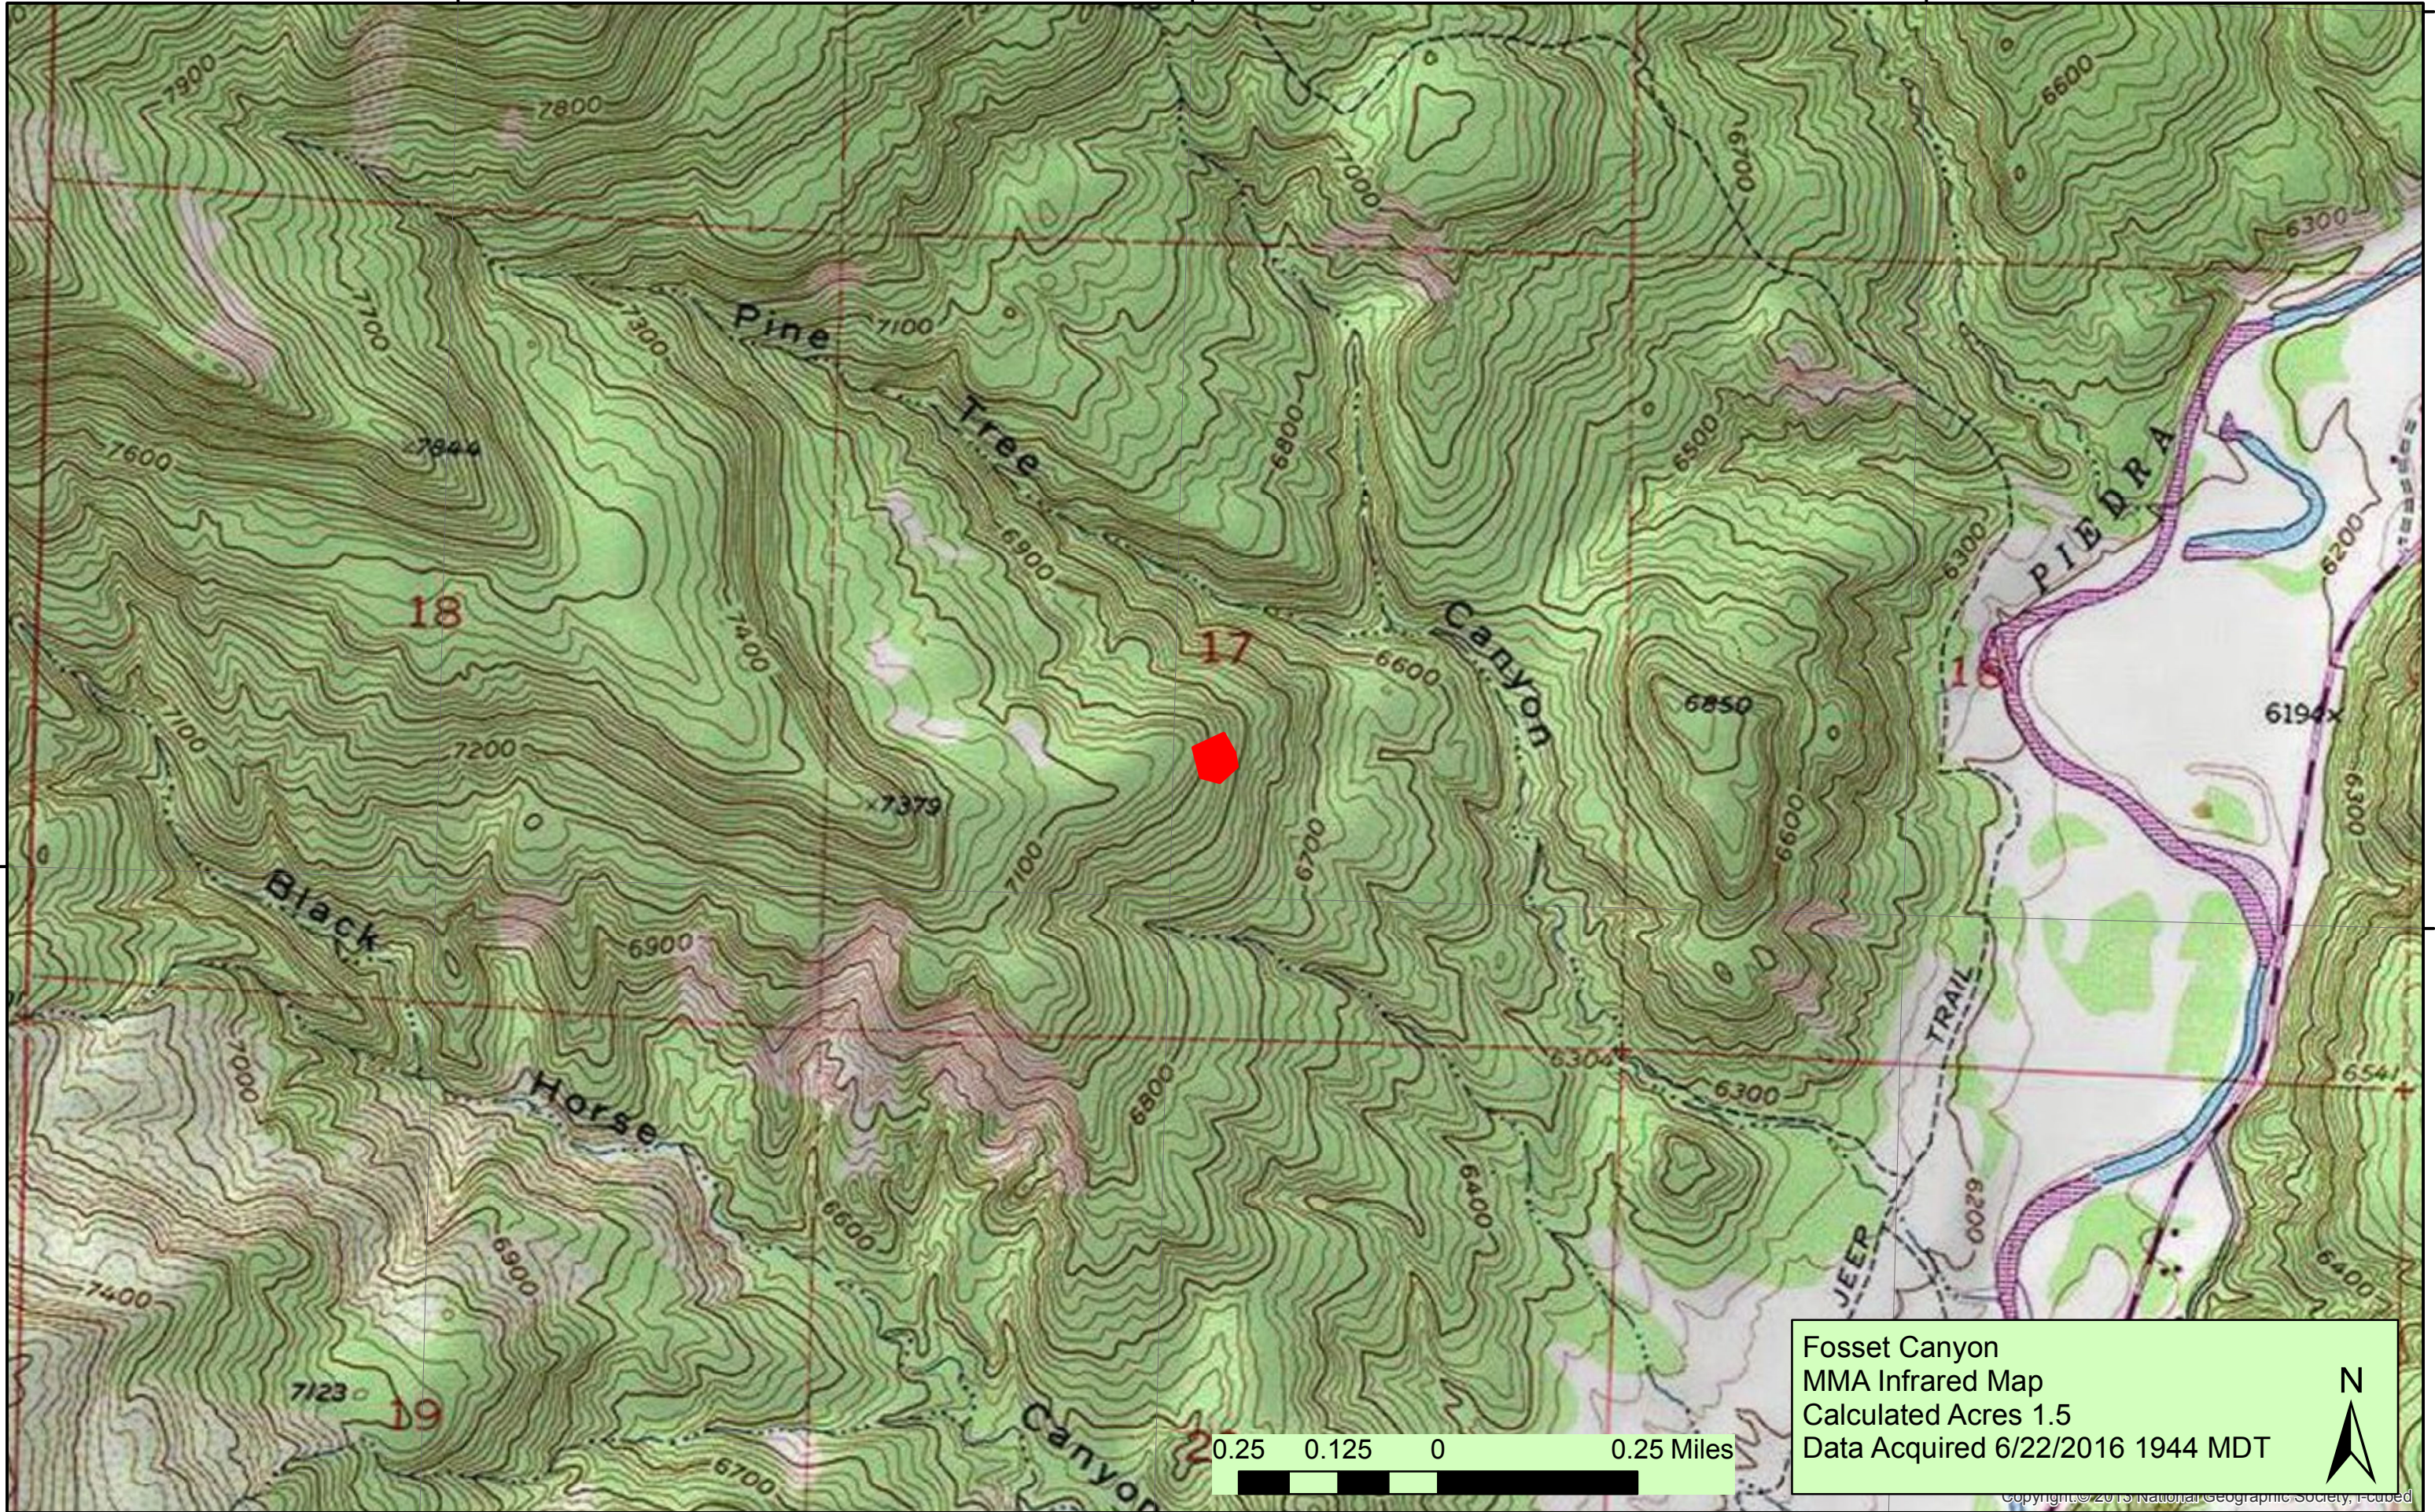

107°26'0"W

107°25'0"W

107°24'0"W

37°7'0"N

37°6'0"N

37°6'0"N

18

17

16

19

20

Fossat Canyon
 MMA Infrared Map
 Calculated Acres 1.5
 Data Acquired 6/22/2016 1944 MDT

107°26'0"W

107°25'0"W

107°24'0"W

Copyright © 2013 National Geographic Society, I-cubed