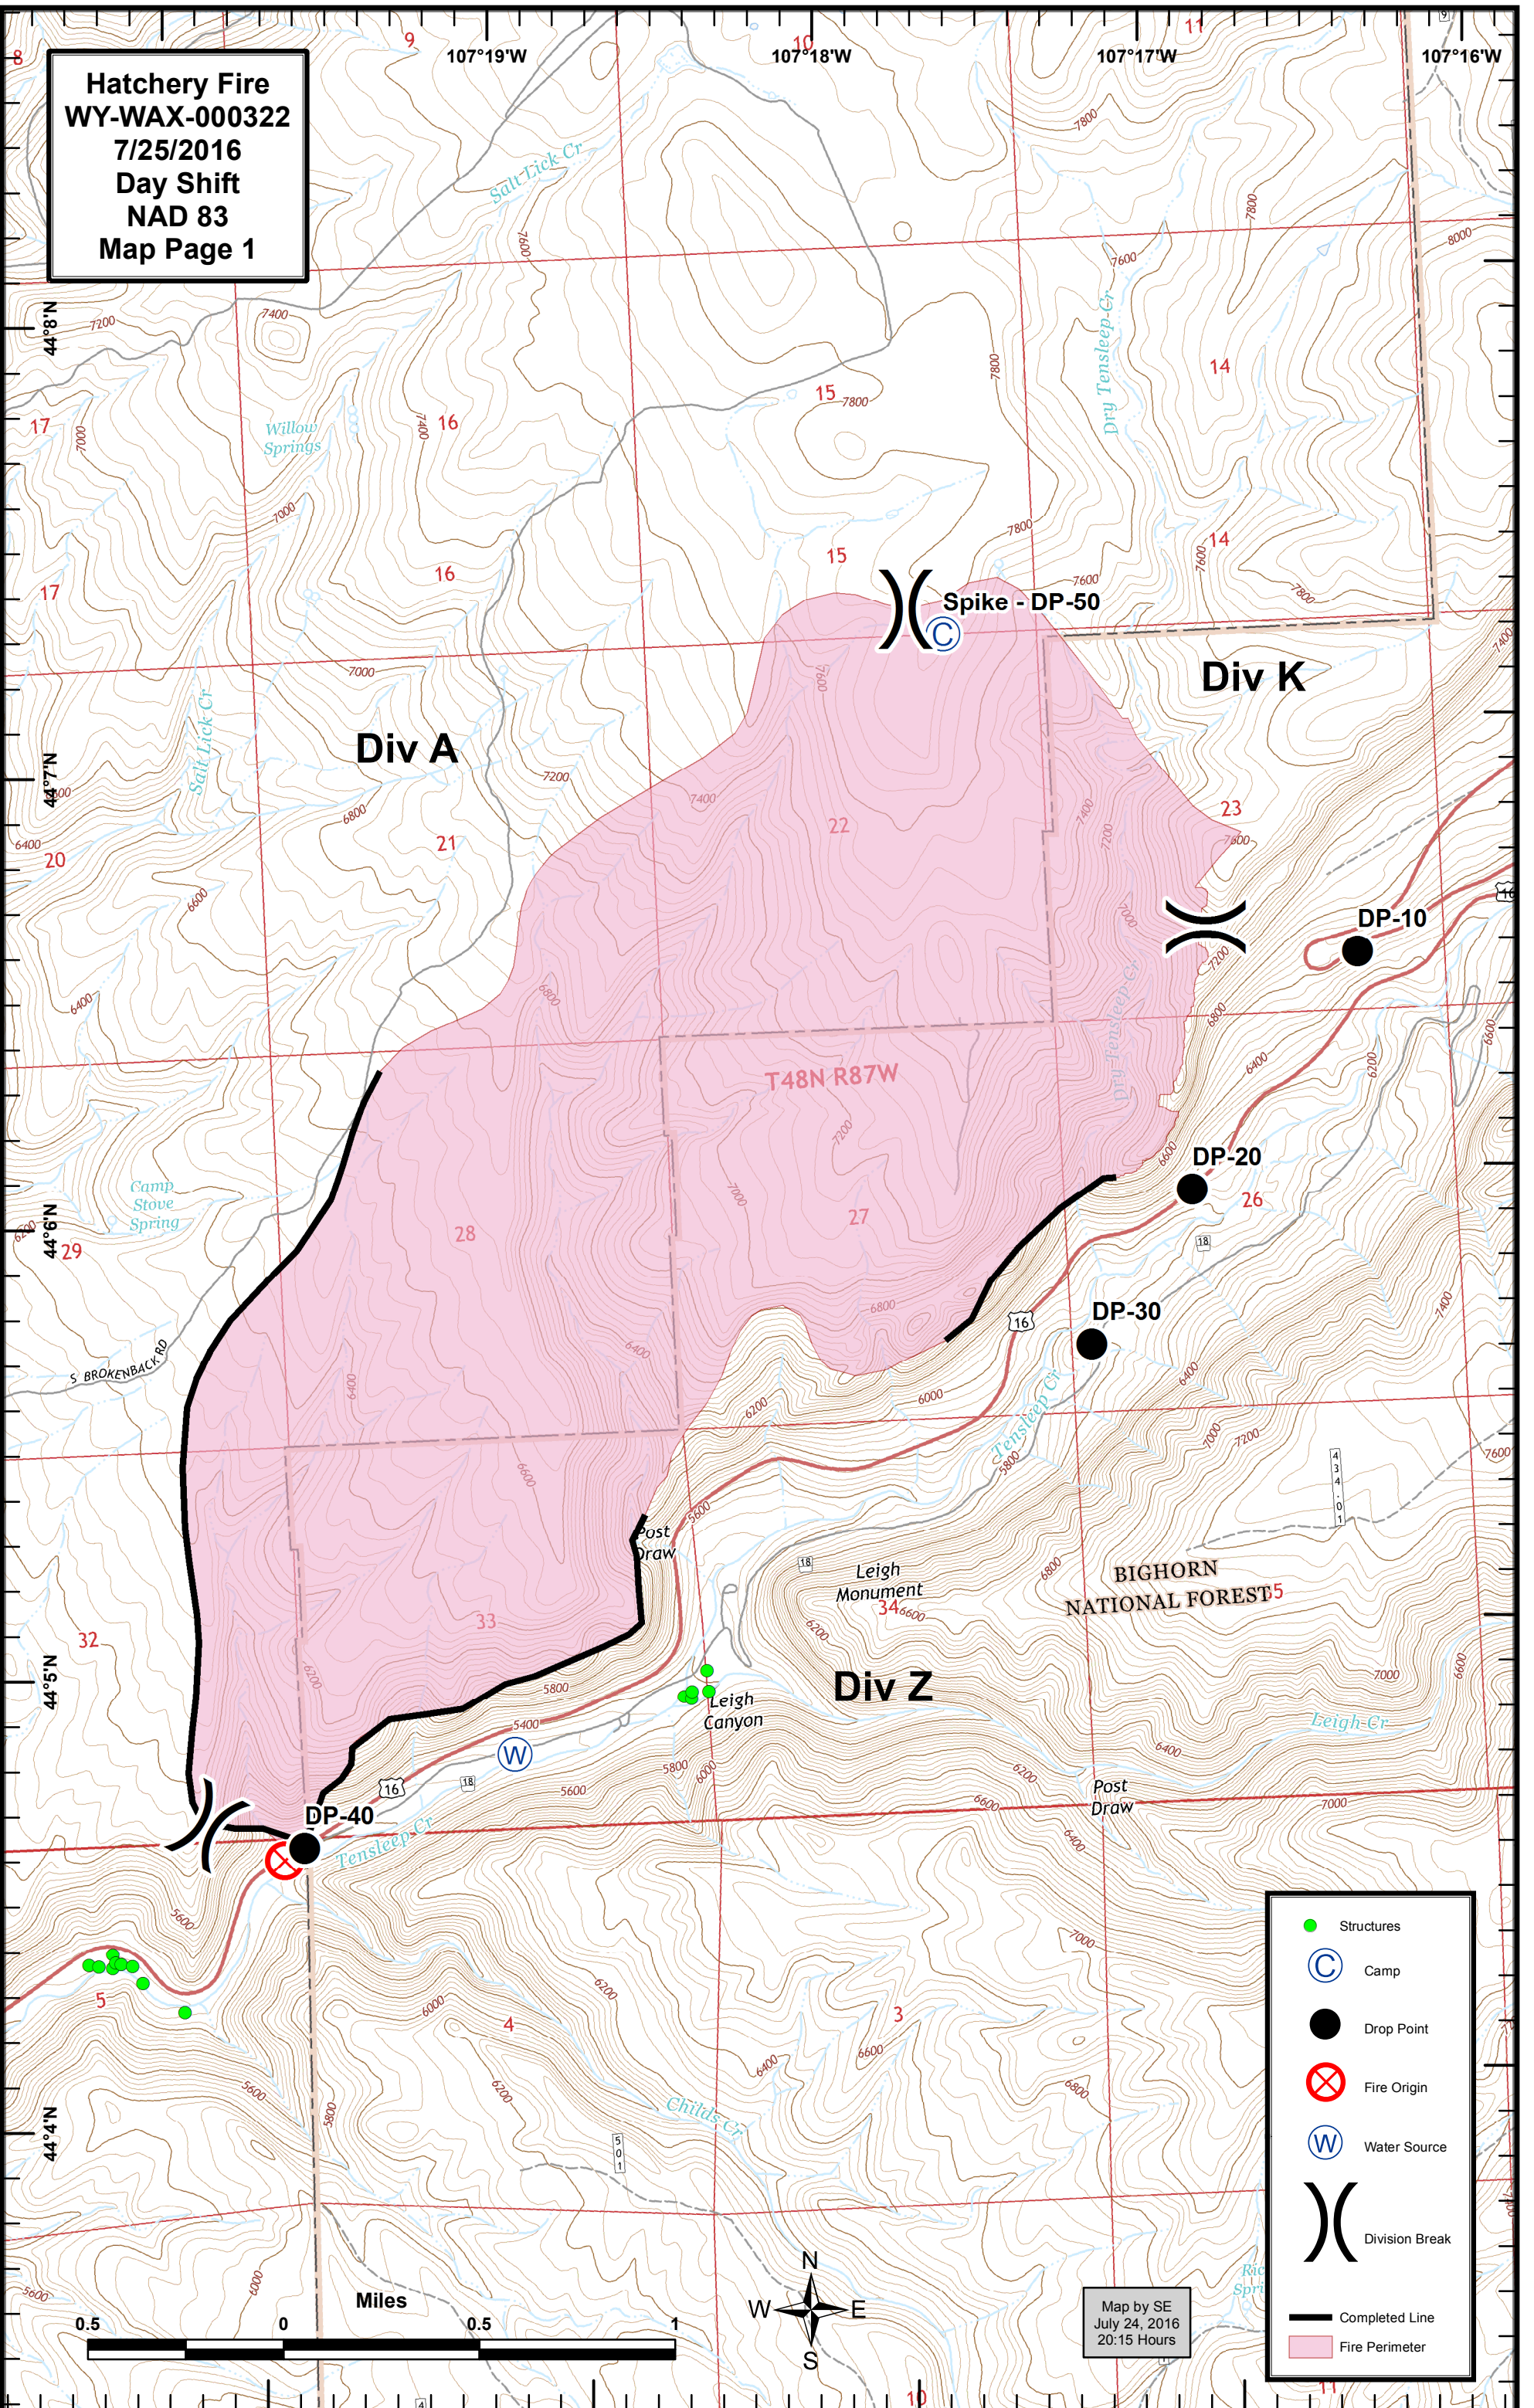

**Hatchery Fire**  
**WY-WAX-000322**  
**7/25/2016**  
**Day Shift**  
**NAD 83**  
**Map Page 1**

Map by SE  
 July 24, 2016  
 20:15 Hours