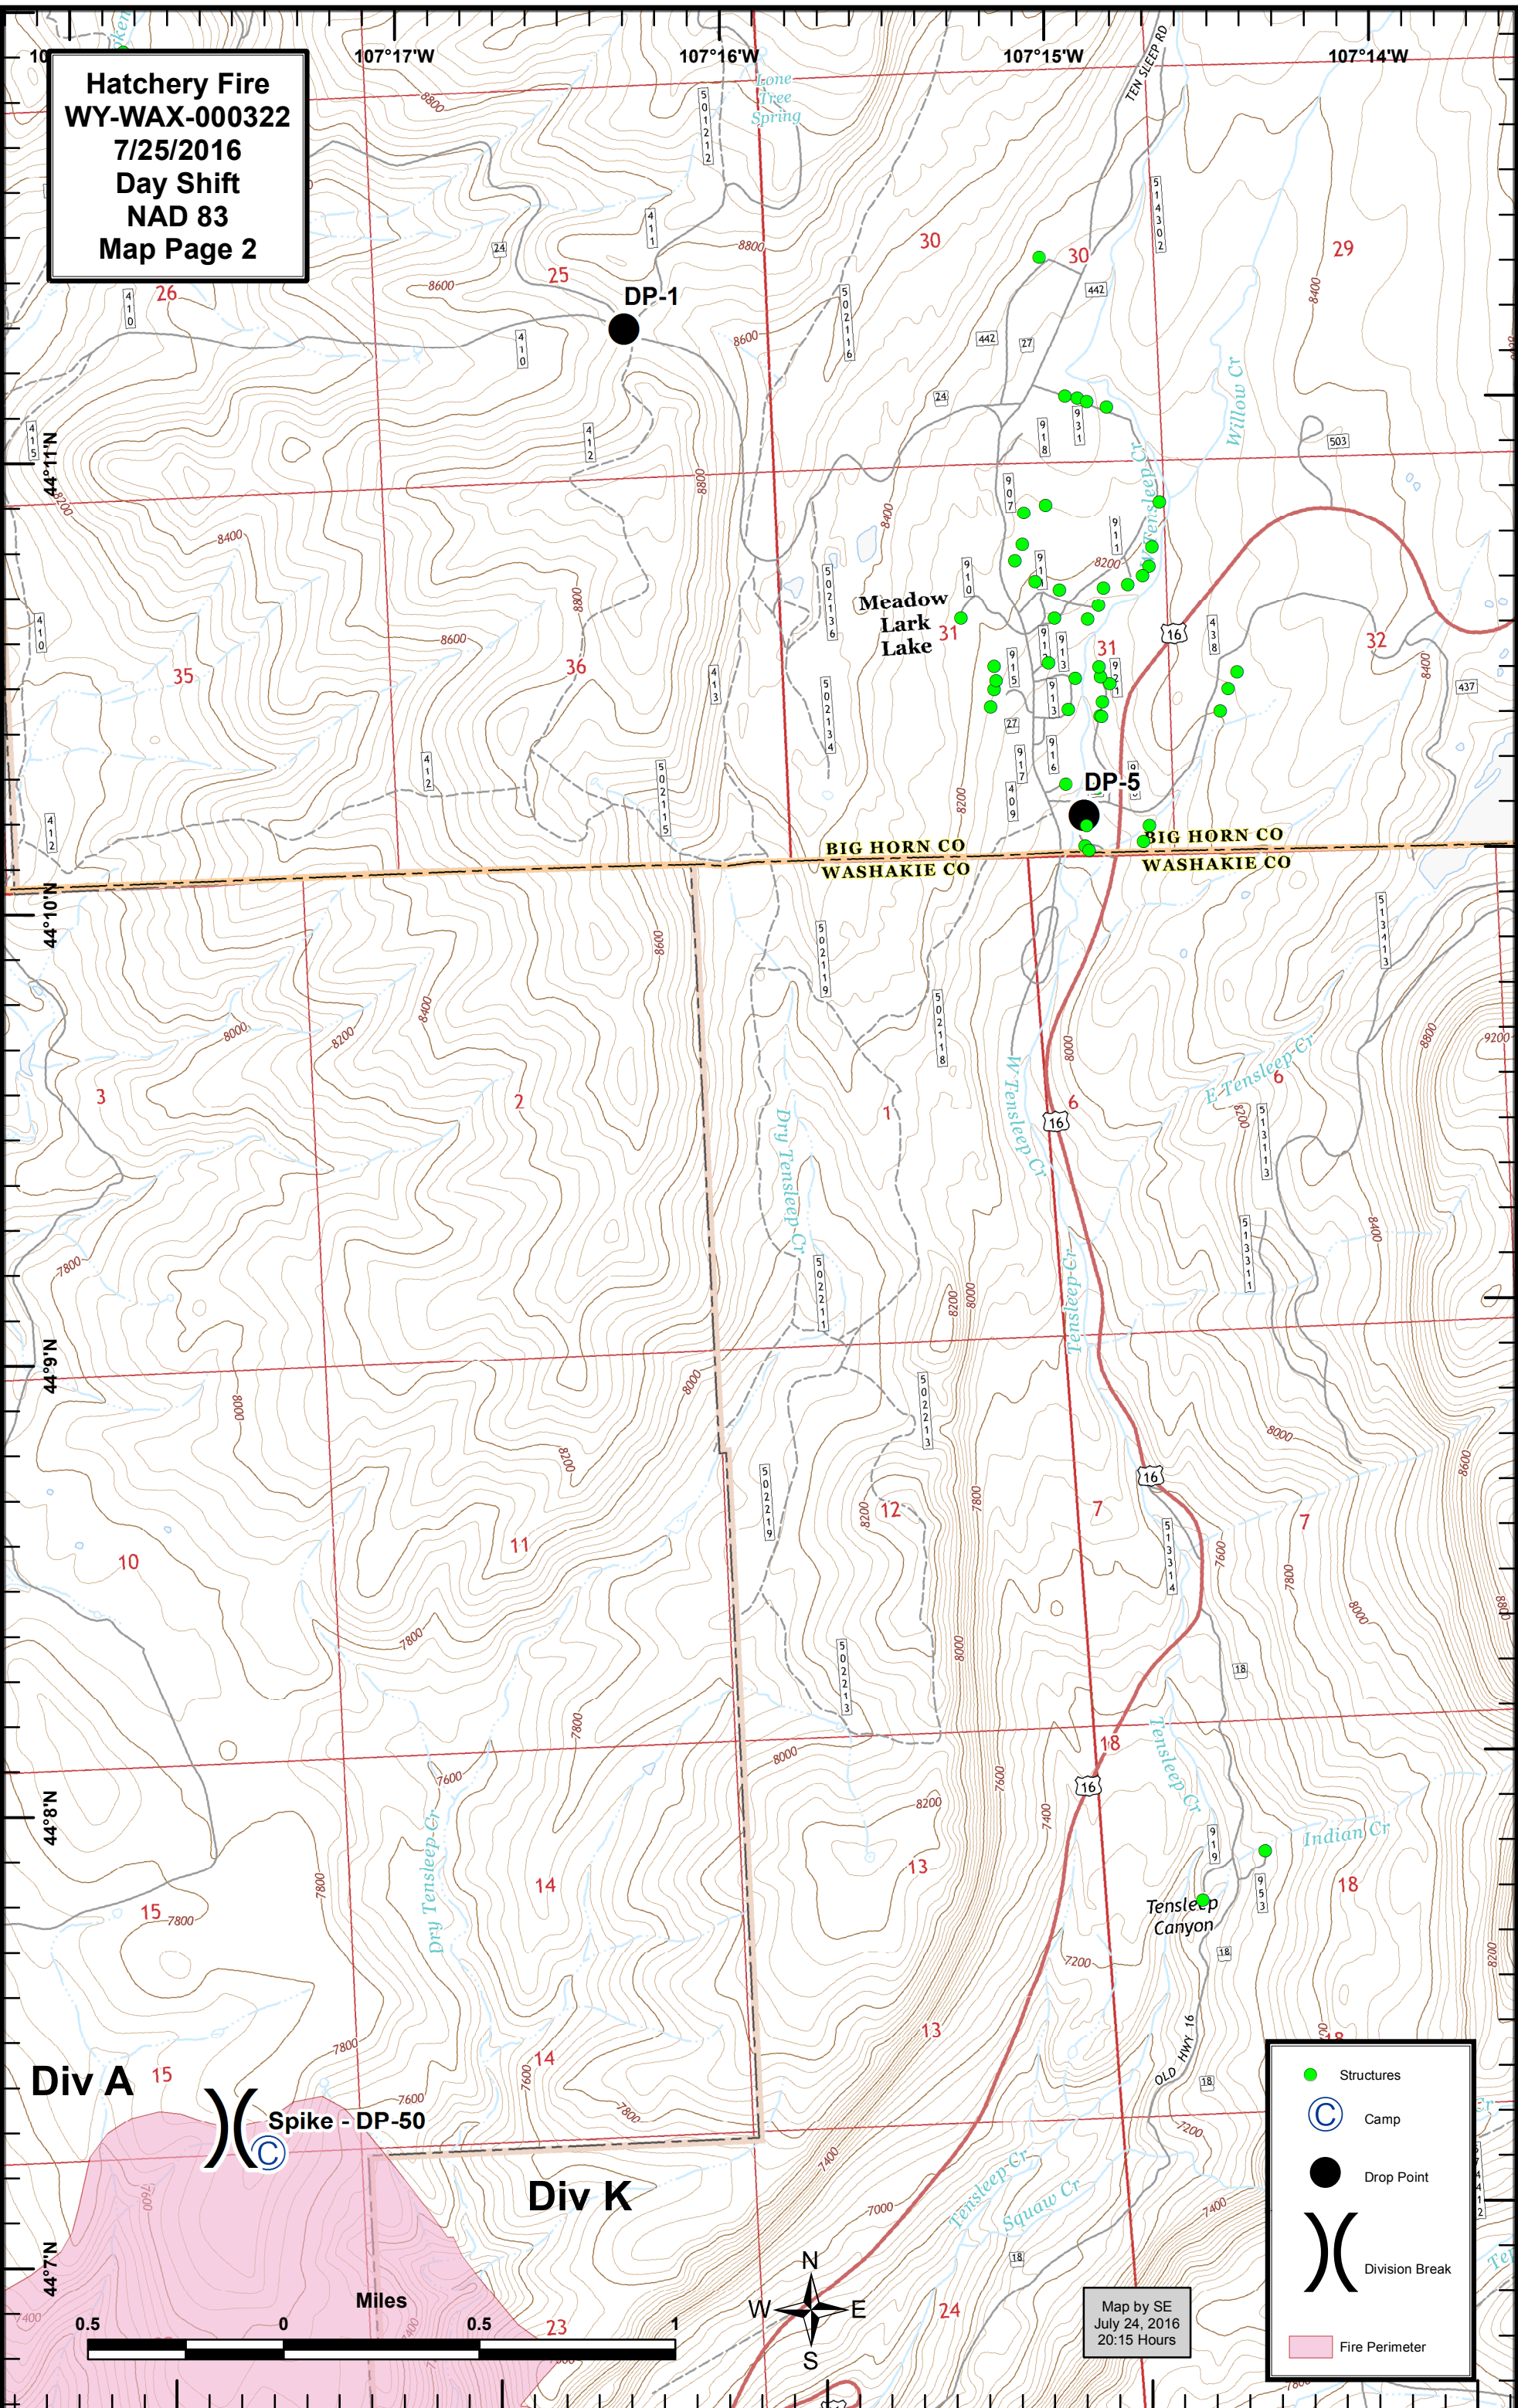

Hatchery Fire  
WY-WAX-000322  
7/25/2016  
Day Shift  
NAD 83  
Map Page 2

	Structures
	Camp
	Drop Point
	Division Break
	Fire Perimeter

Map by SE  
July 24, 2016  
20:15 Hours