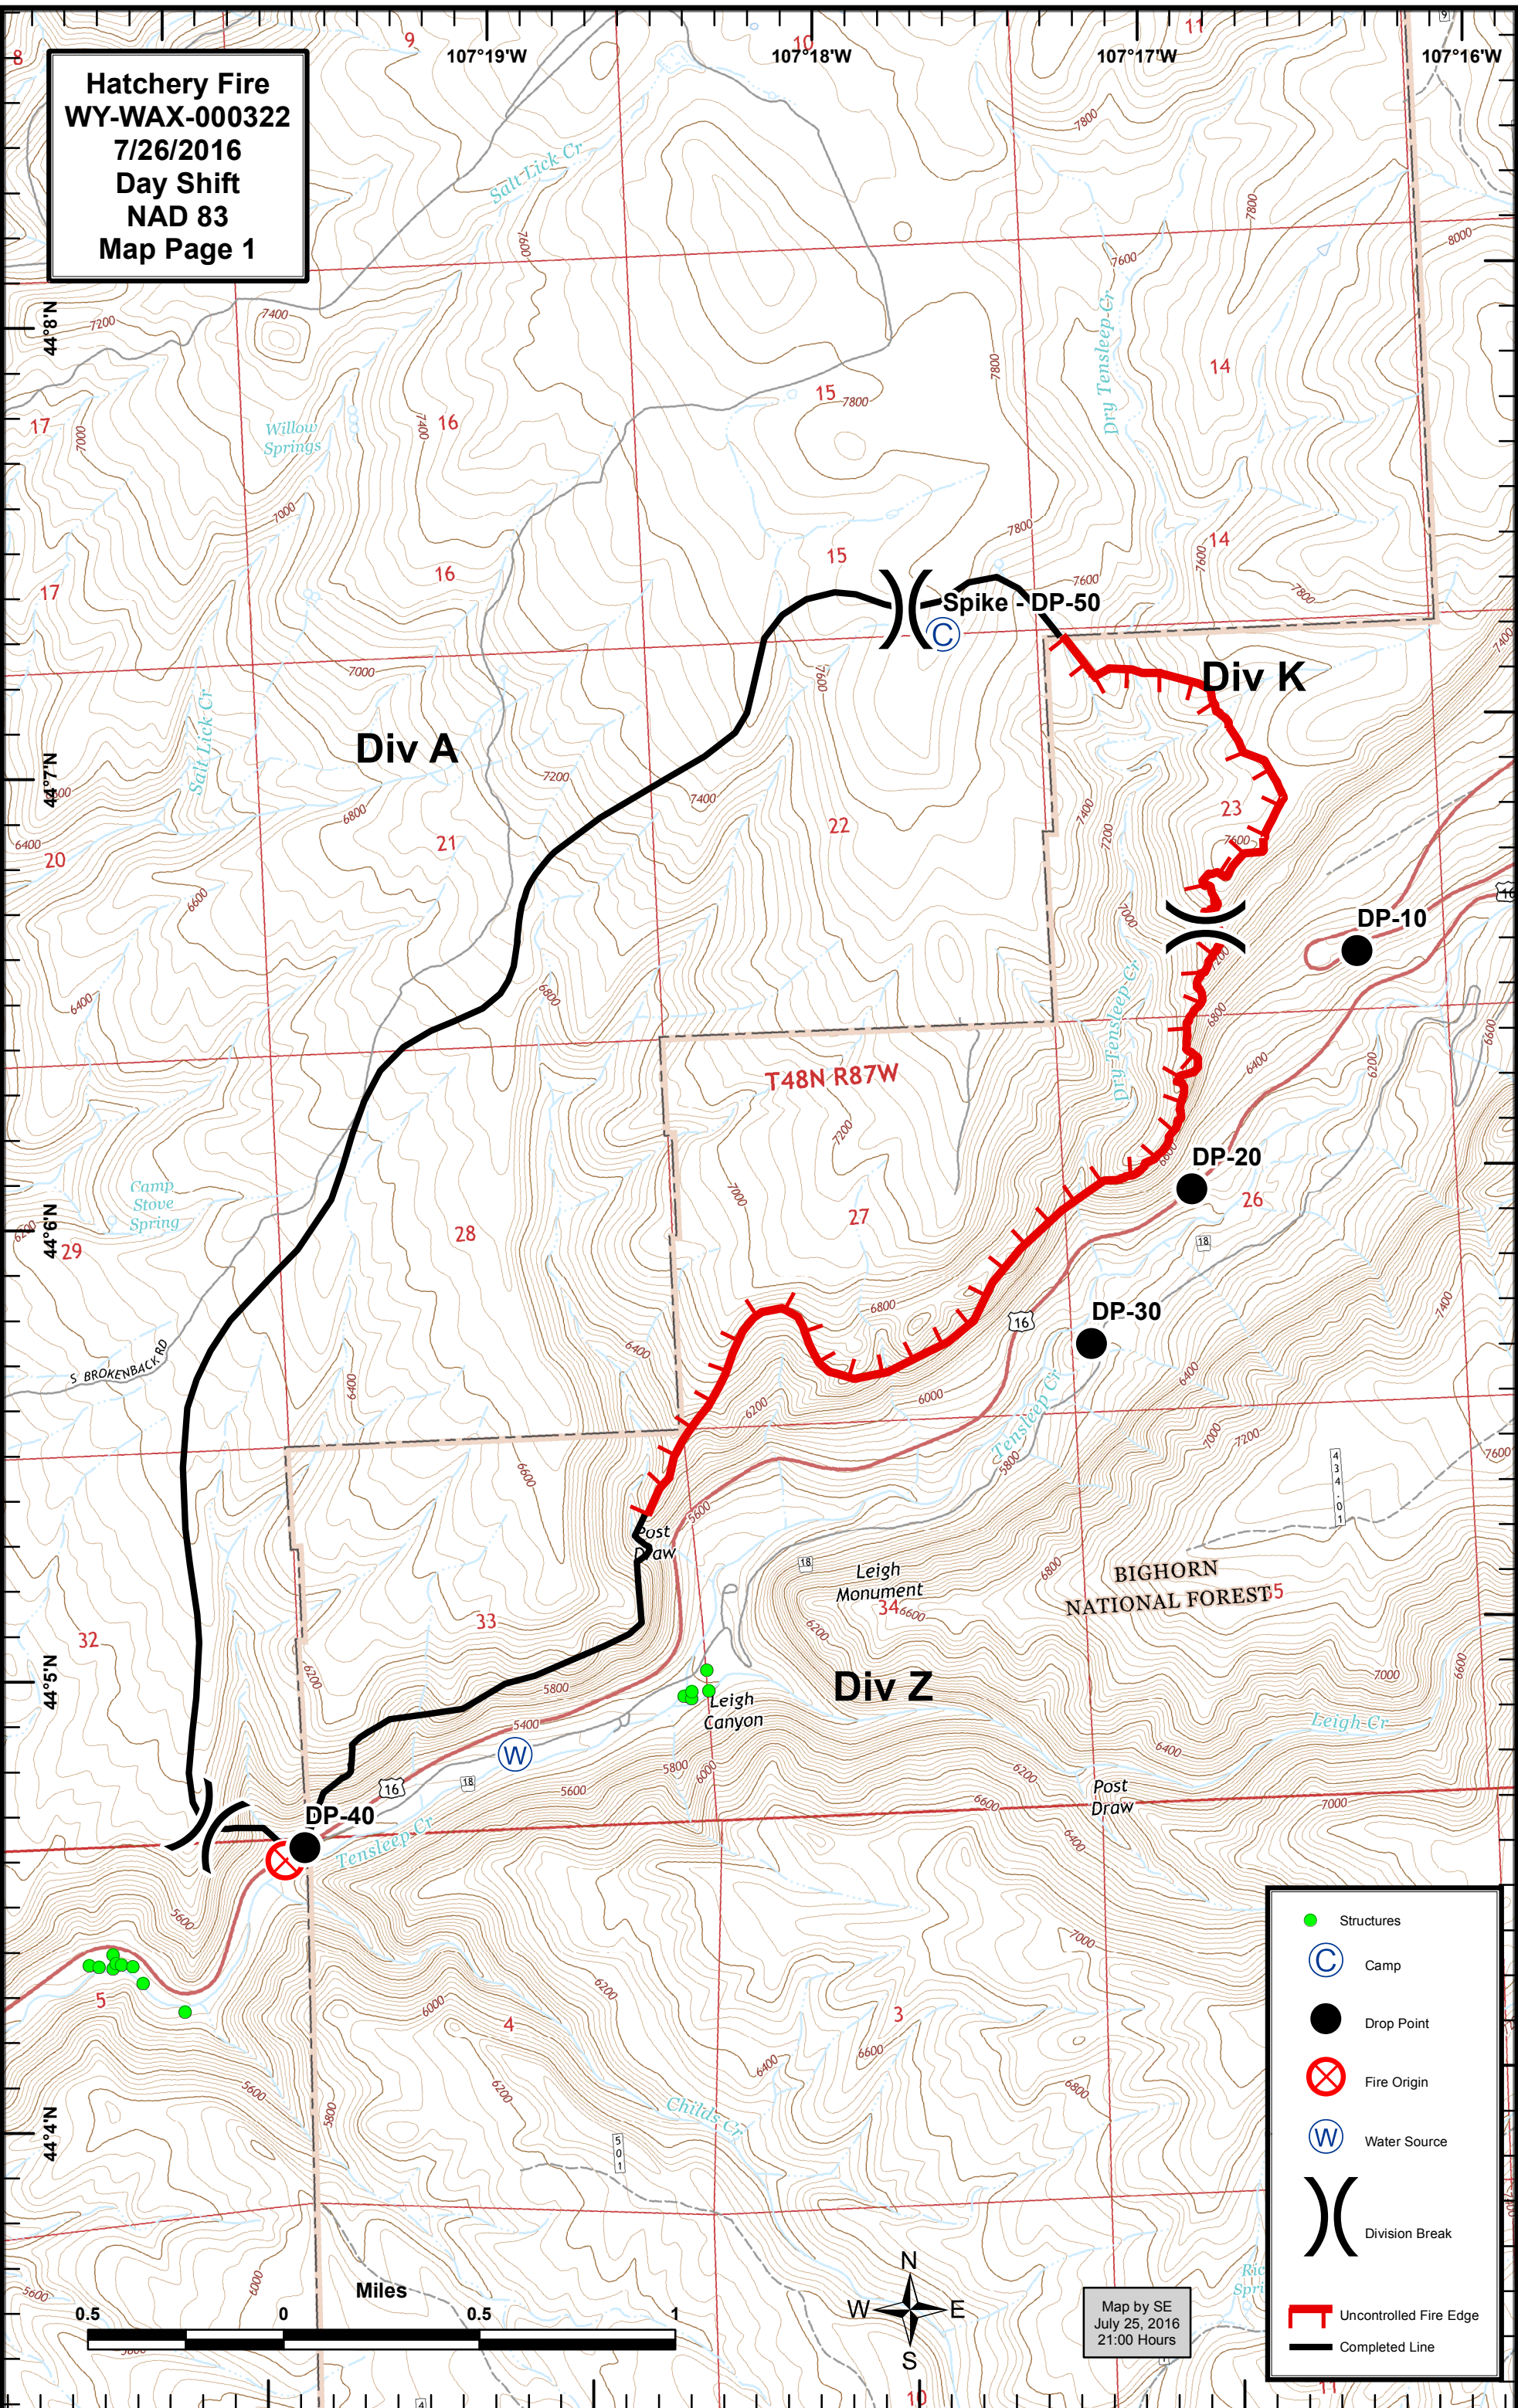

Hatchery Fire
WY-WAX-000322
7/26/2016
Day Shift
NAD 83
Map Page 1

- Structures
- C Camp
- Drop Point
- X Fire Origin
- W Water Source
-) Division Break
- Uncontrolled Fire Edge
- Completed Line

Map by SE
 July 25, 2016
 21:00 Hours