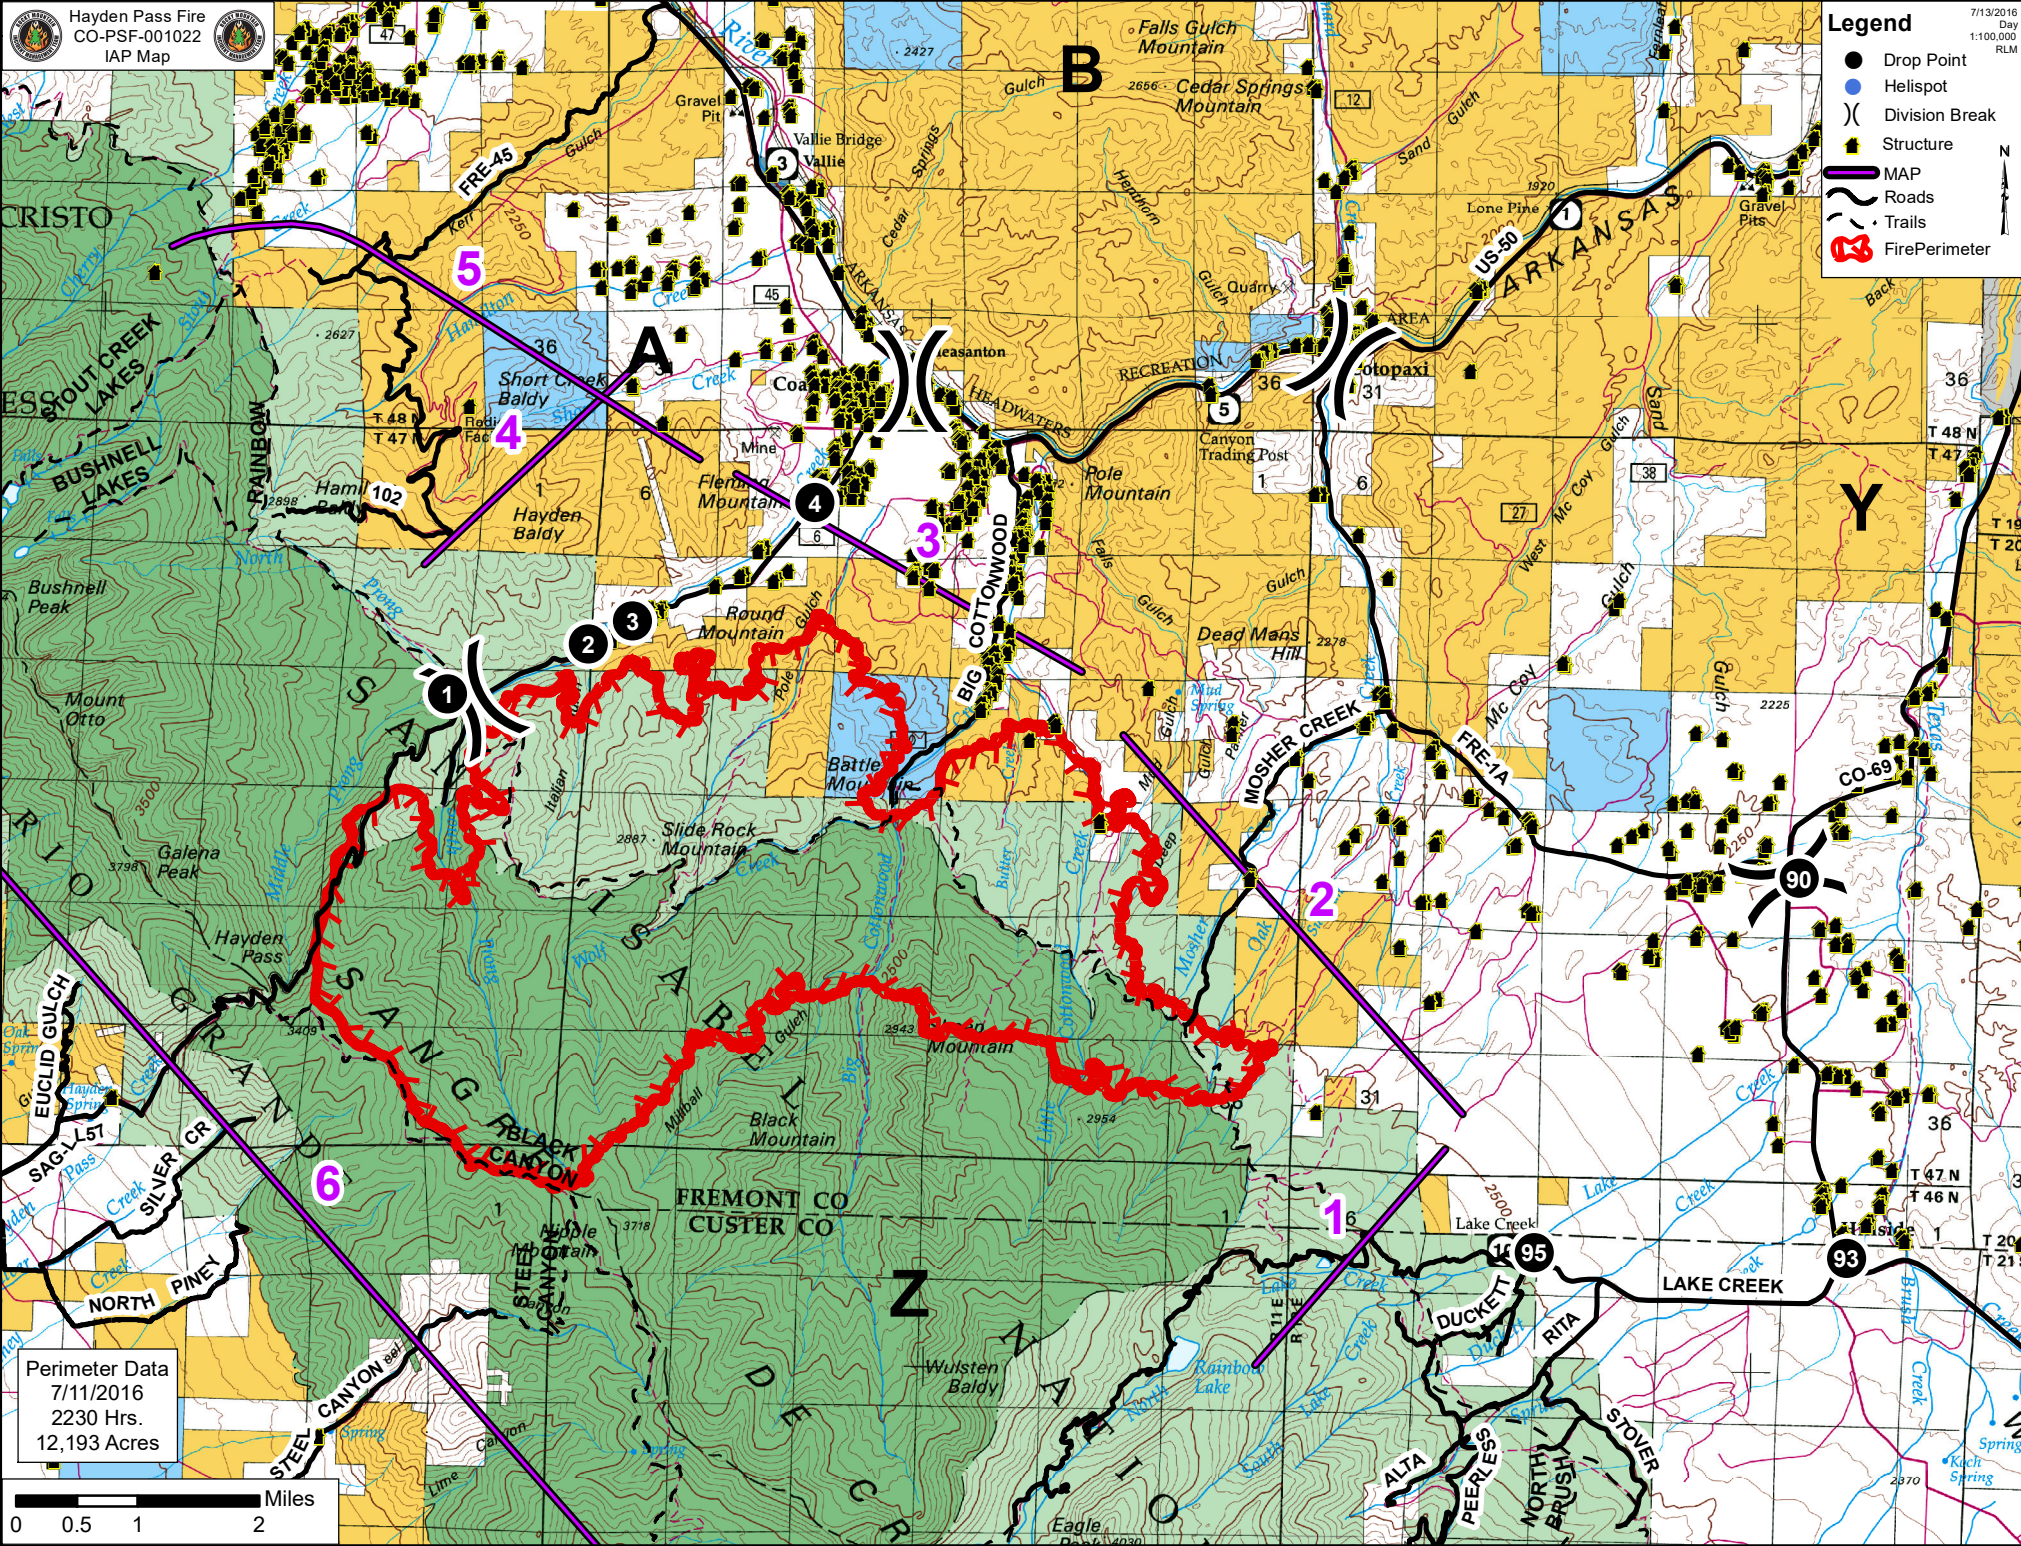

**Legend**

- Drop Point
- Helispot
- ) Division Break
- Structure
- MAP
- ~ Roads
- Trails
- FirePerimeter

Perimeter Data  
7/11/2016  
2230 Hrs.  
12,193 Acres