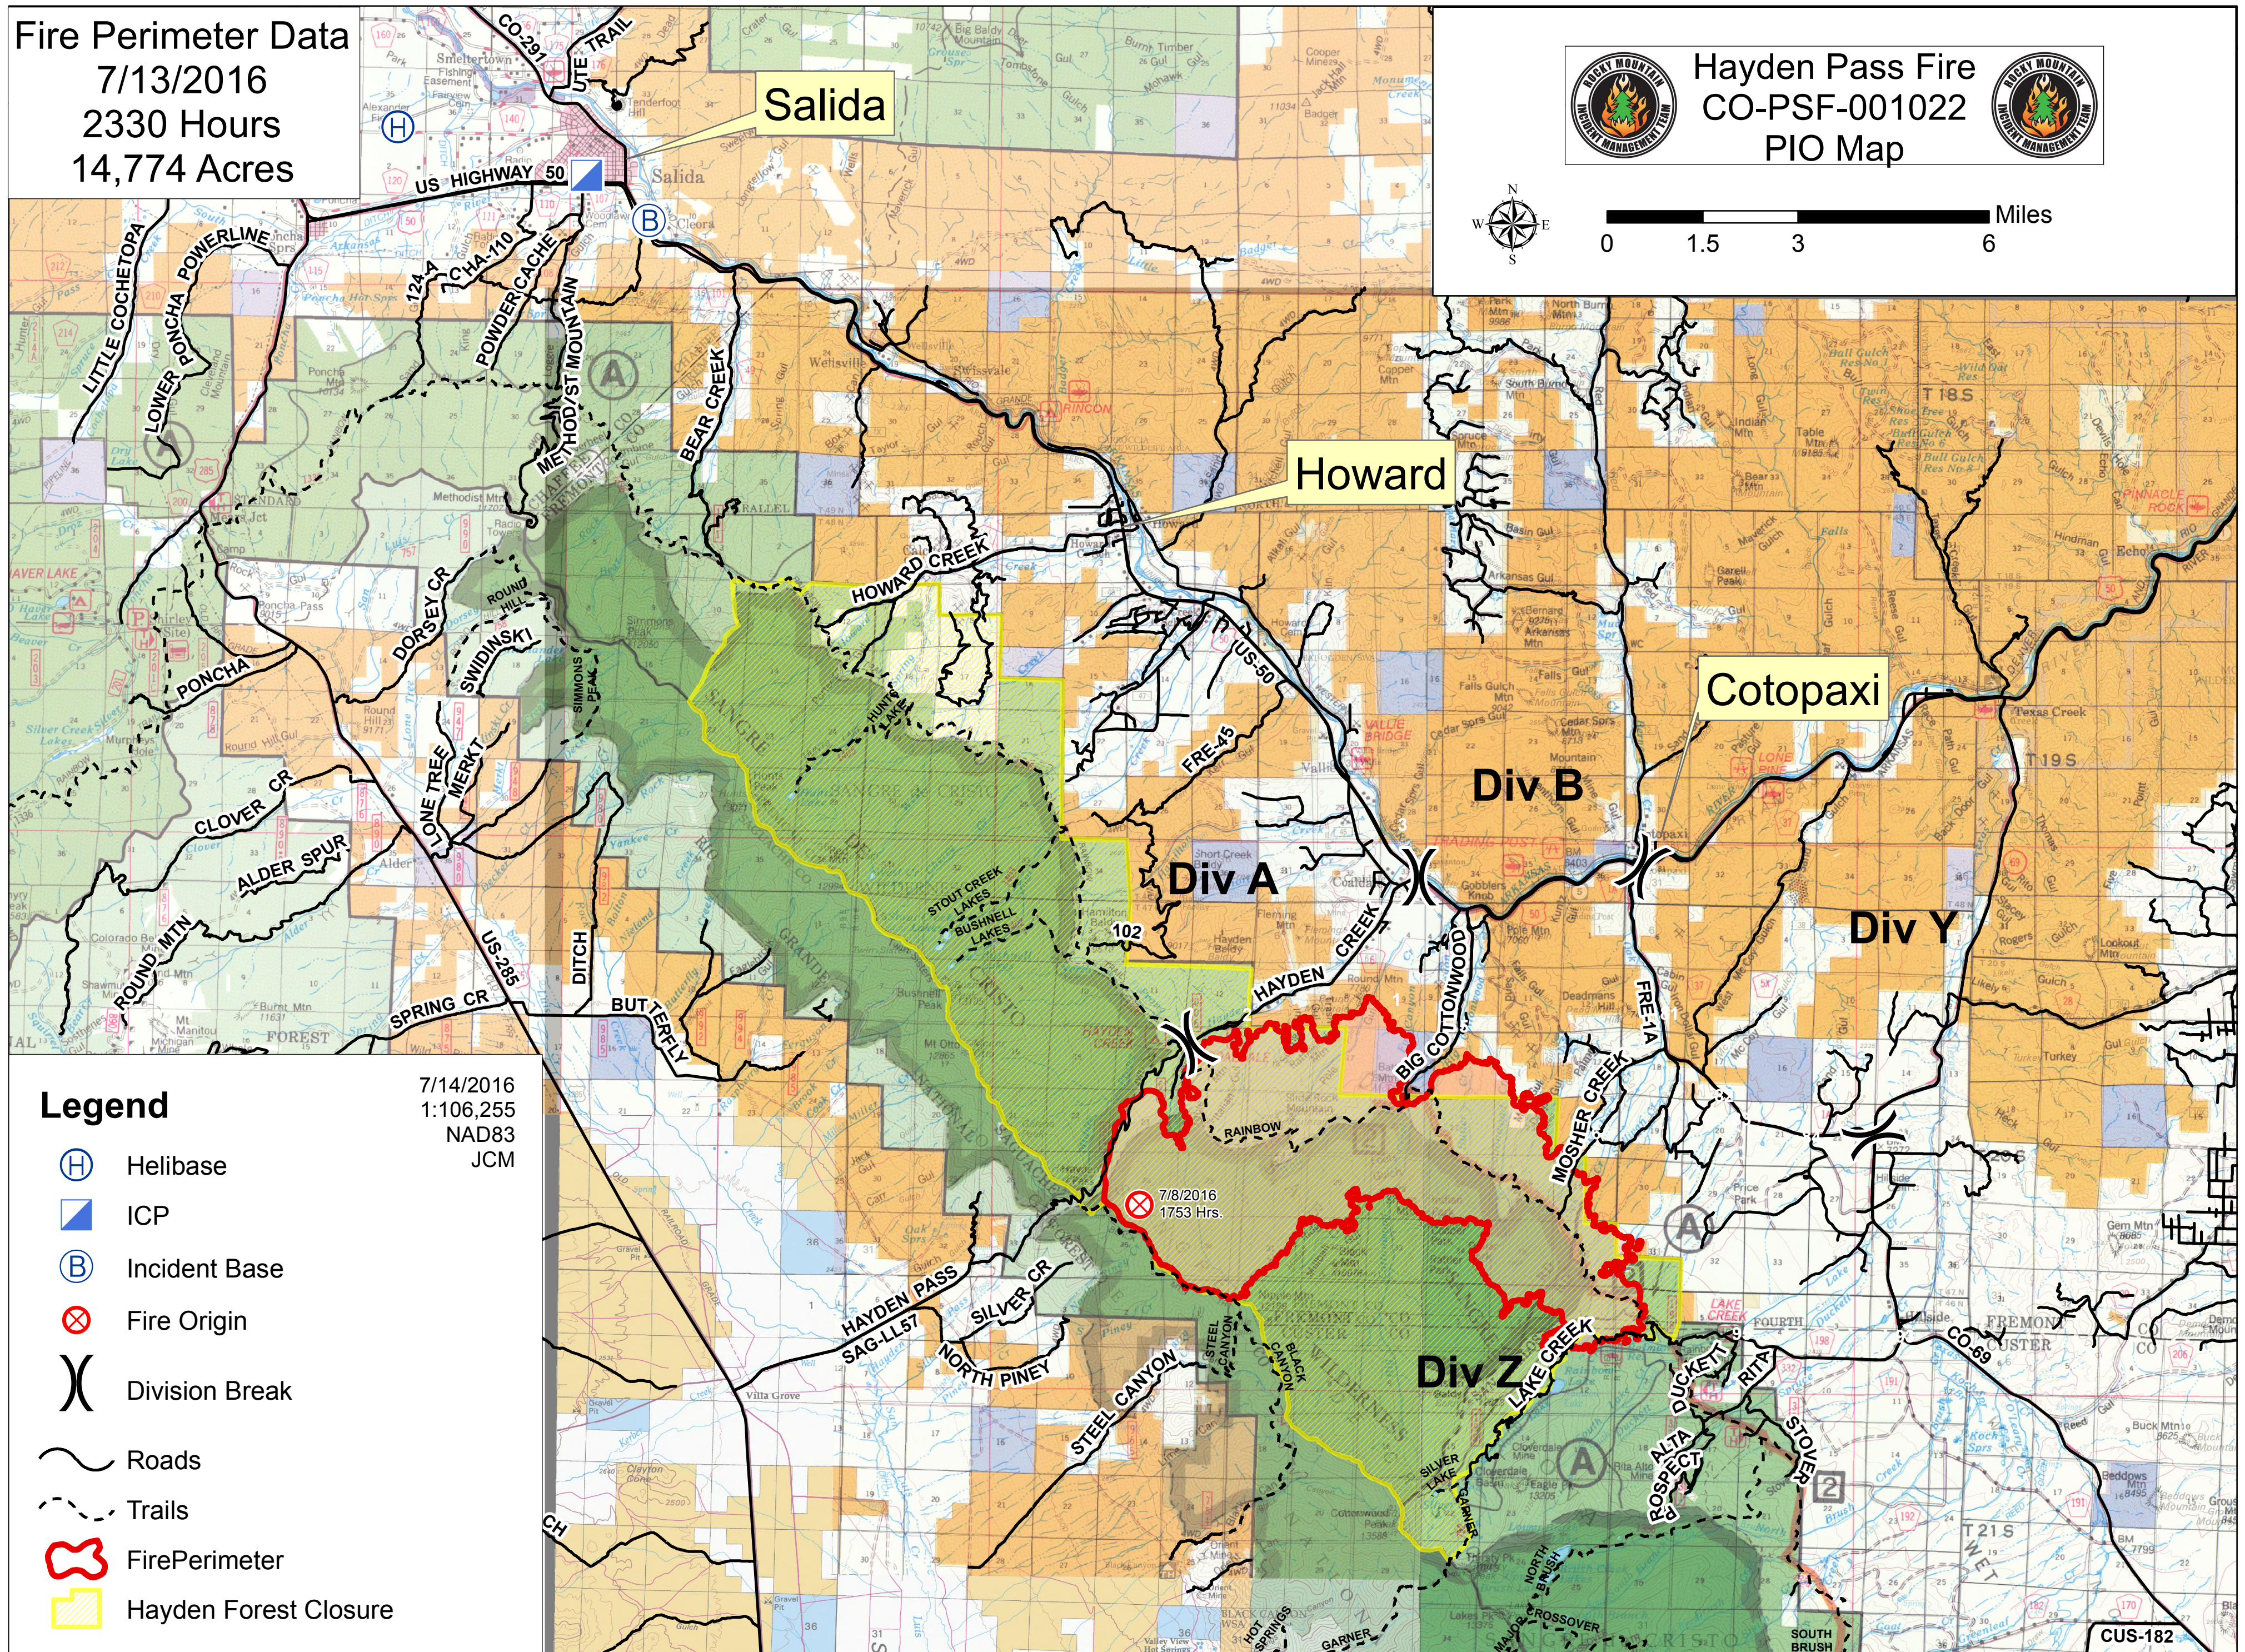

Fire Perimeter Data  
 7/13/2016  
 2330 Hours  
 14,774 Acres

Hayden Pass Fire  
 CO-PSF-001022  
 PIO Map

**Legend**

7/14/2016  
 1:106,255  
 NAD83  
 JCM

- Helibase
- ICP
- Incident Base
- Fire Origin
- Division Break
- Roads
- Trails
- Fire Perimeter
- Hayden Forest Closure

7/8/2016  
 1753 Hrs.

CUS-182