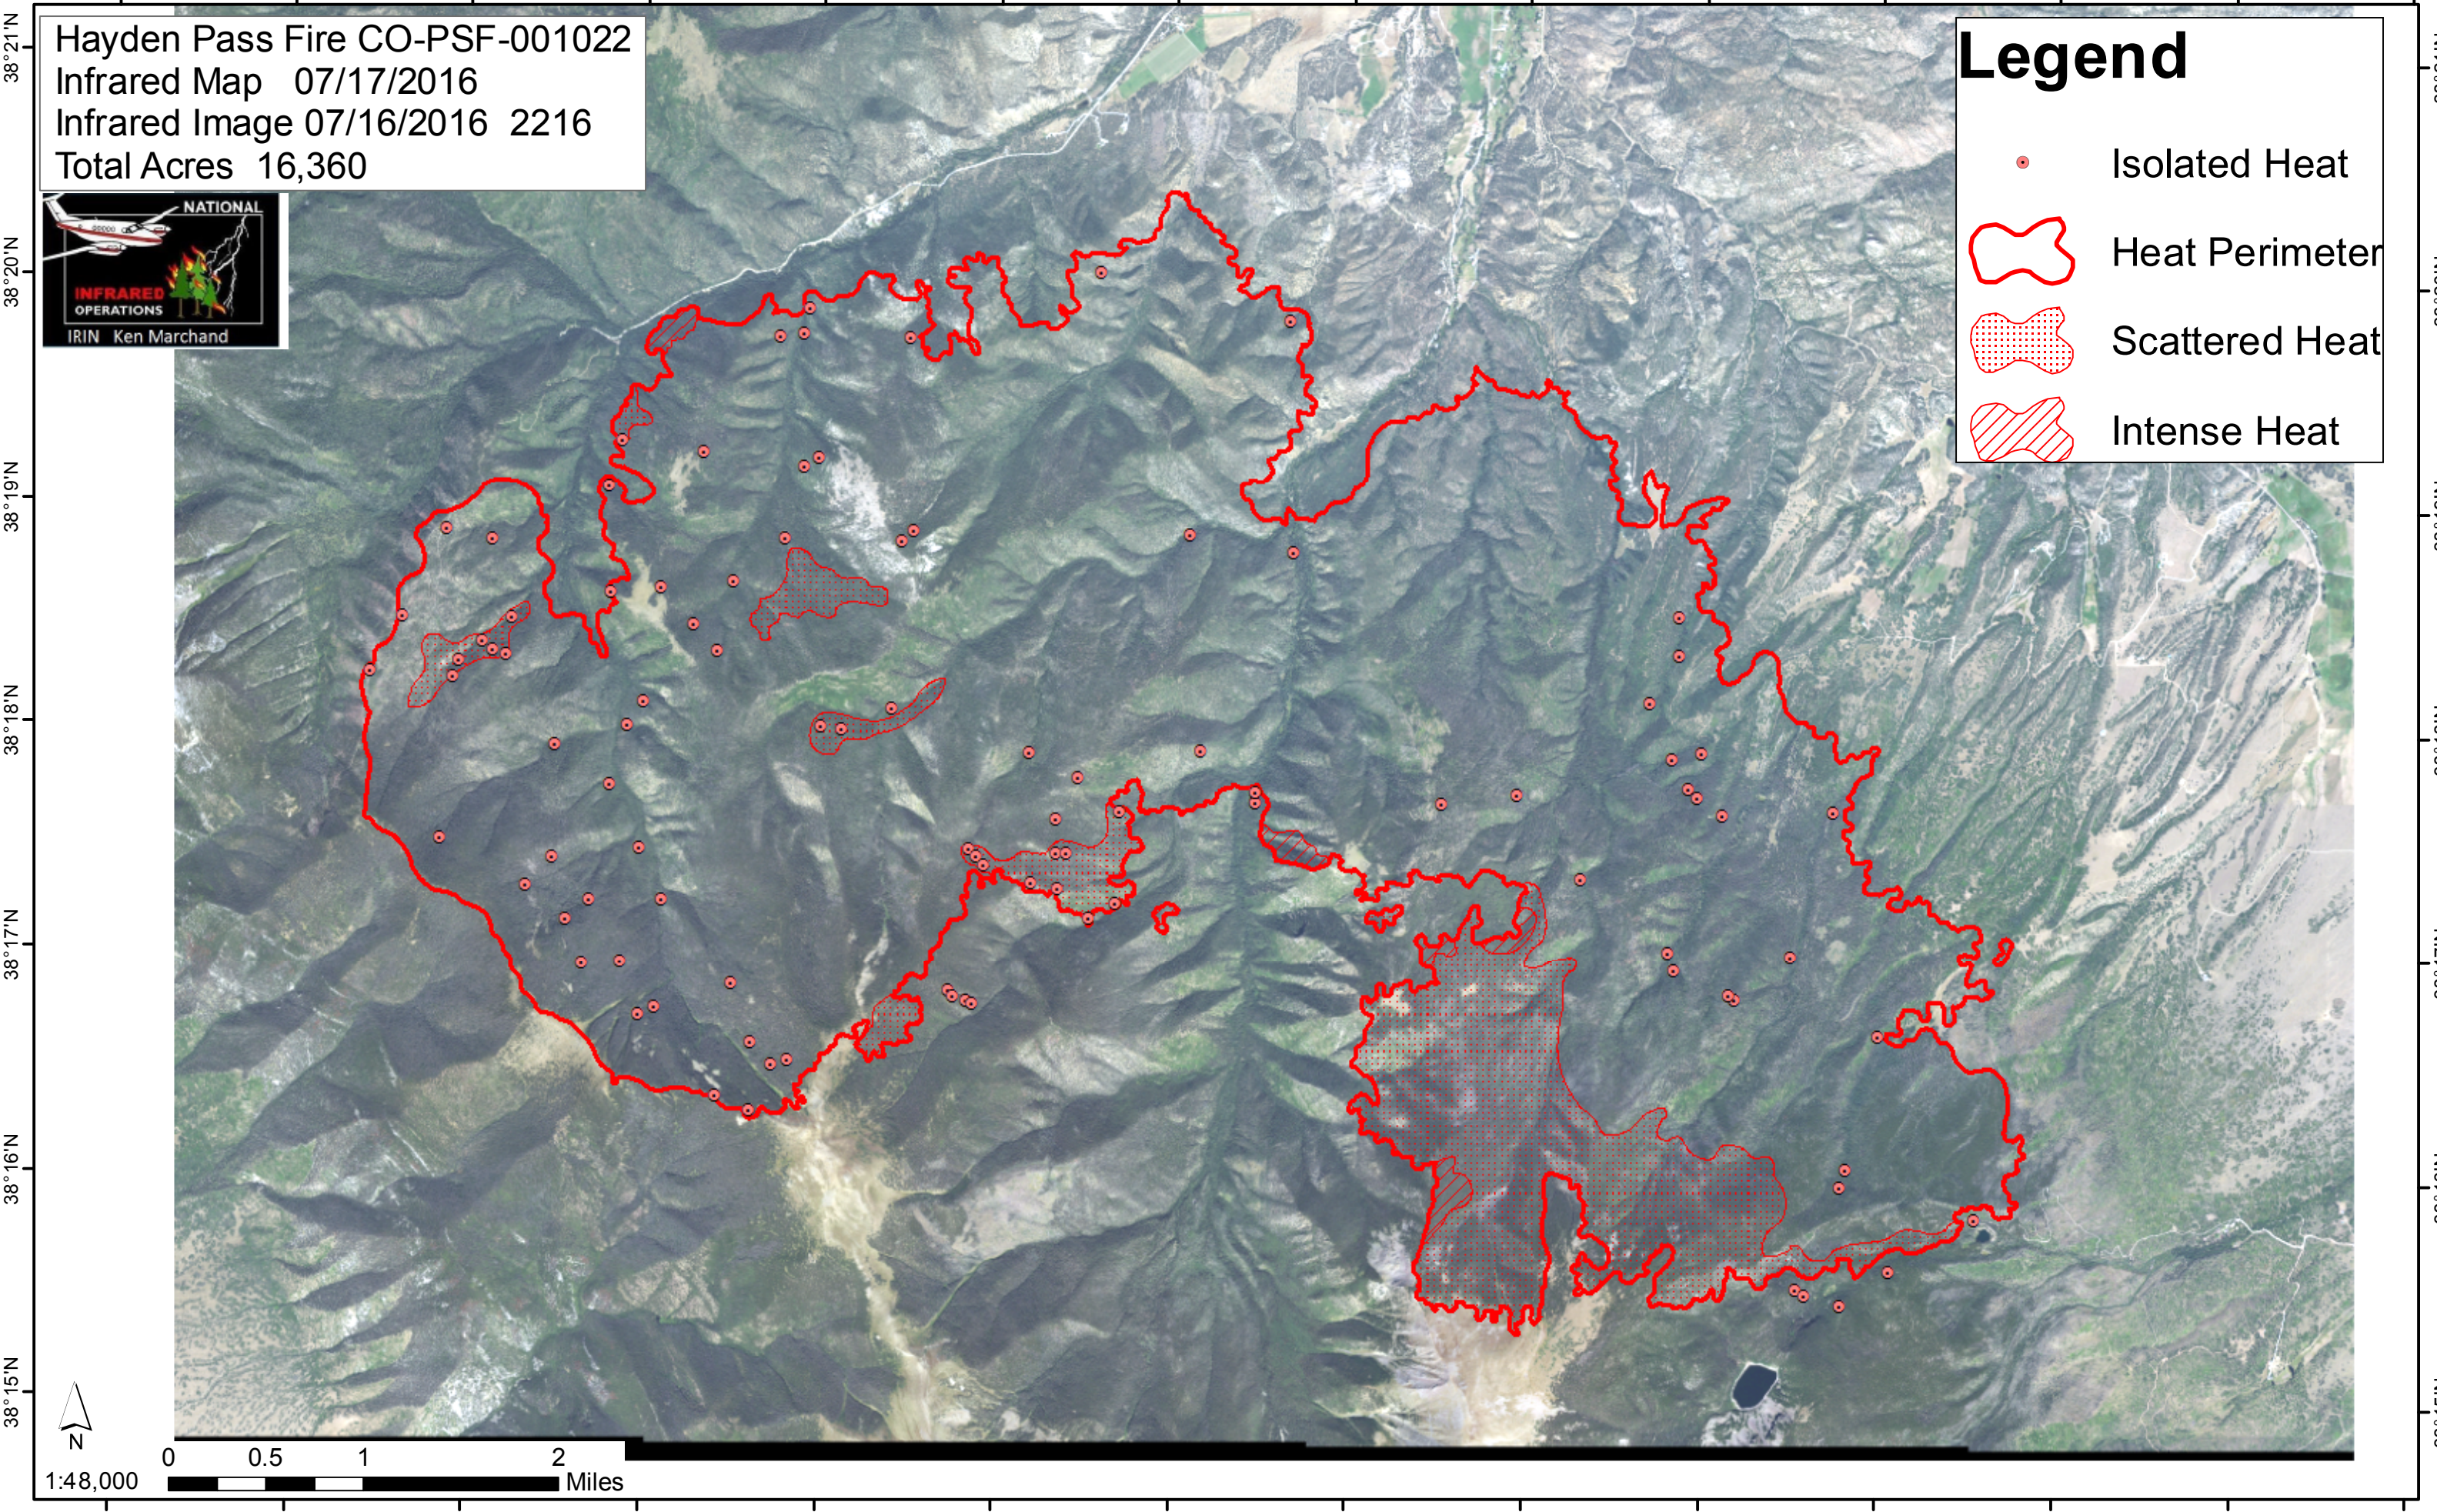

105°52'W 105°51'W 105°50'W 105°49'W 105°48'W 105°47'W 105°46'W 105°45'W 105°44'W 105°43'W 105°42'W 105°41'W 105°40'W 105°39'W

Hayden Pass Fire CO-PSF-001022
Infrared Map 07/17/2016
Infrared Image 07/16/2016 2216
Total Acres 16,360

Legend

-  Isolated Heat
-  Heat Perimeter
-  Scattered Heat
-  Intense Heat

105°52'W 105°51'W 105°50'W 105°49'W 105°48'W 105°47'W 105°46'W 105°45'W 105°44'W 105°43'W 105°42'W 105°41'W 105°40'W 105°39'W