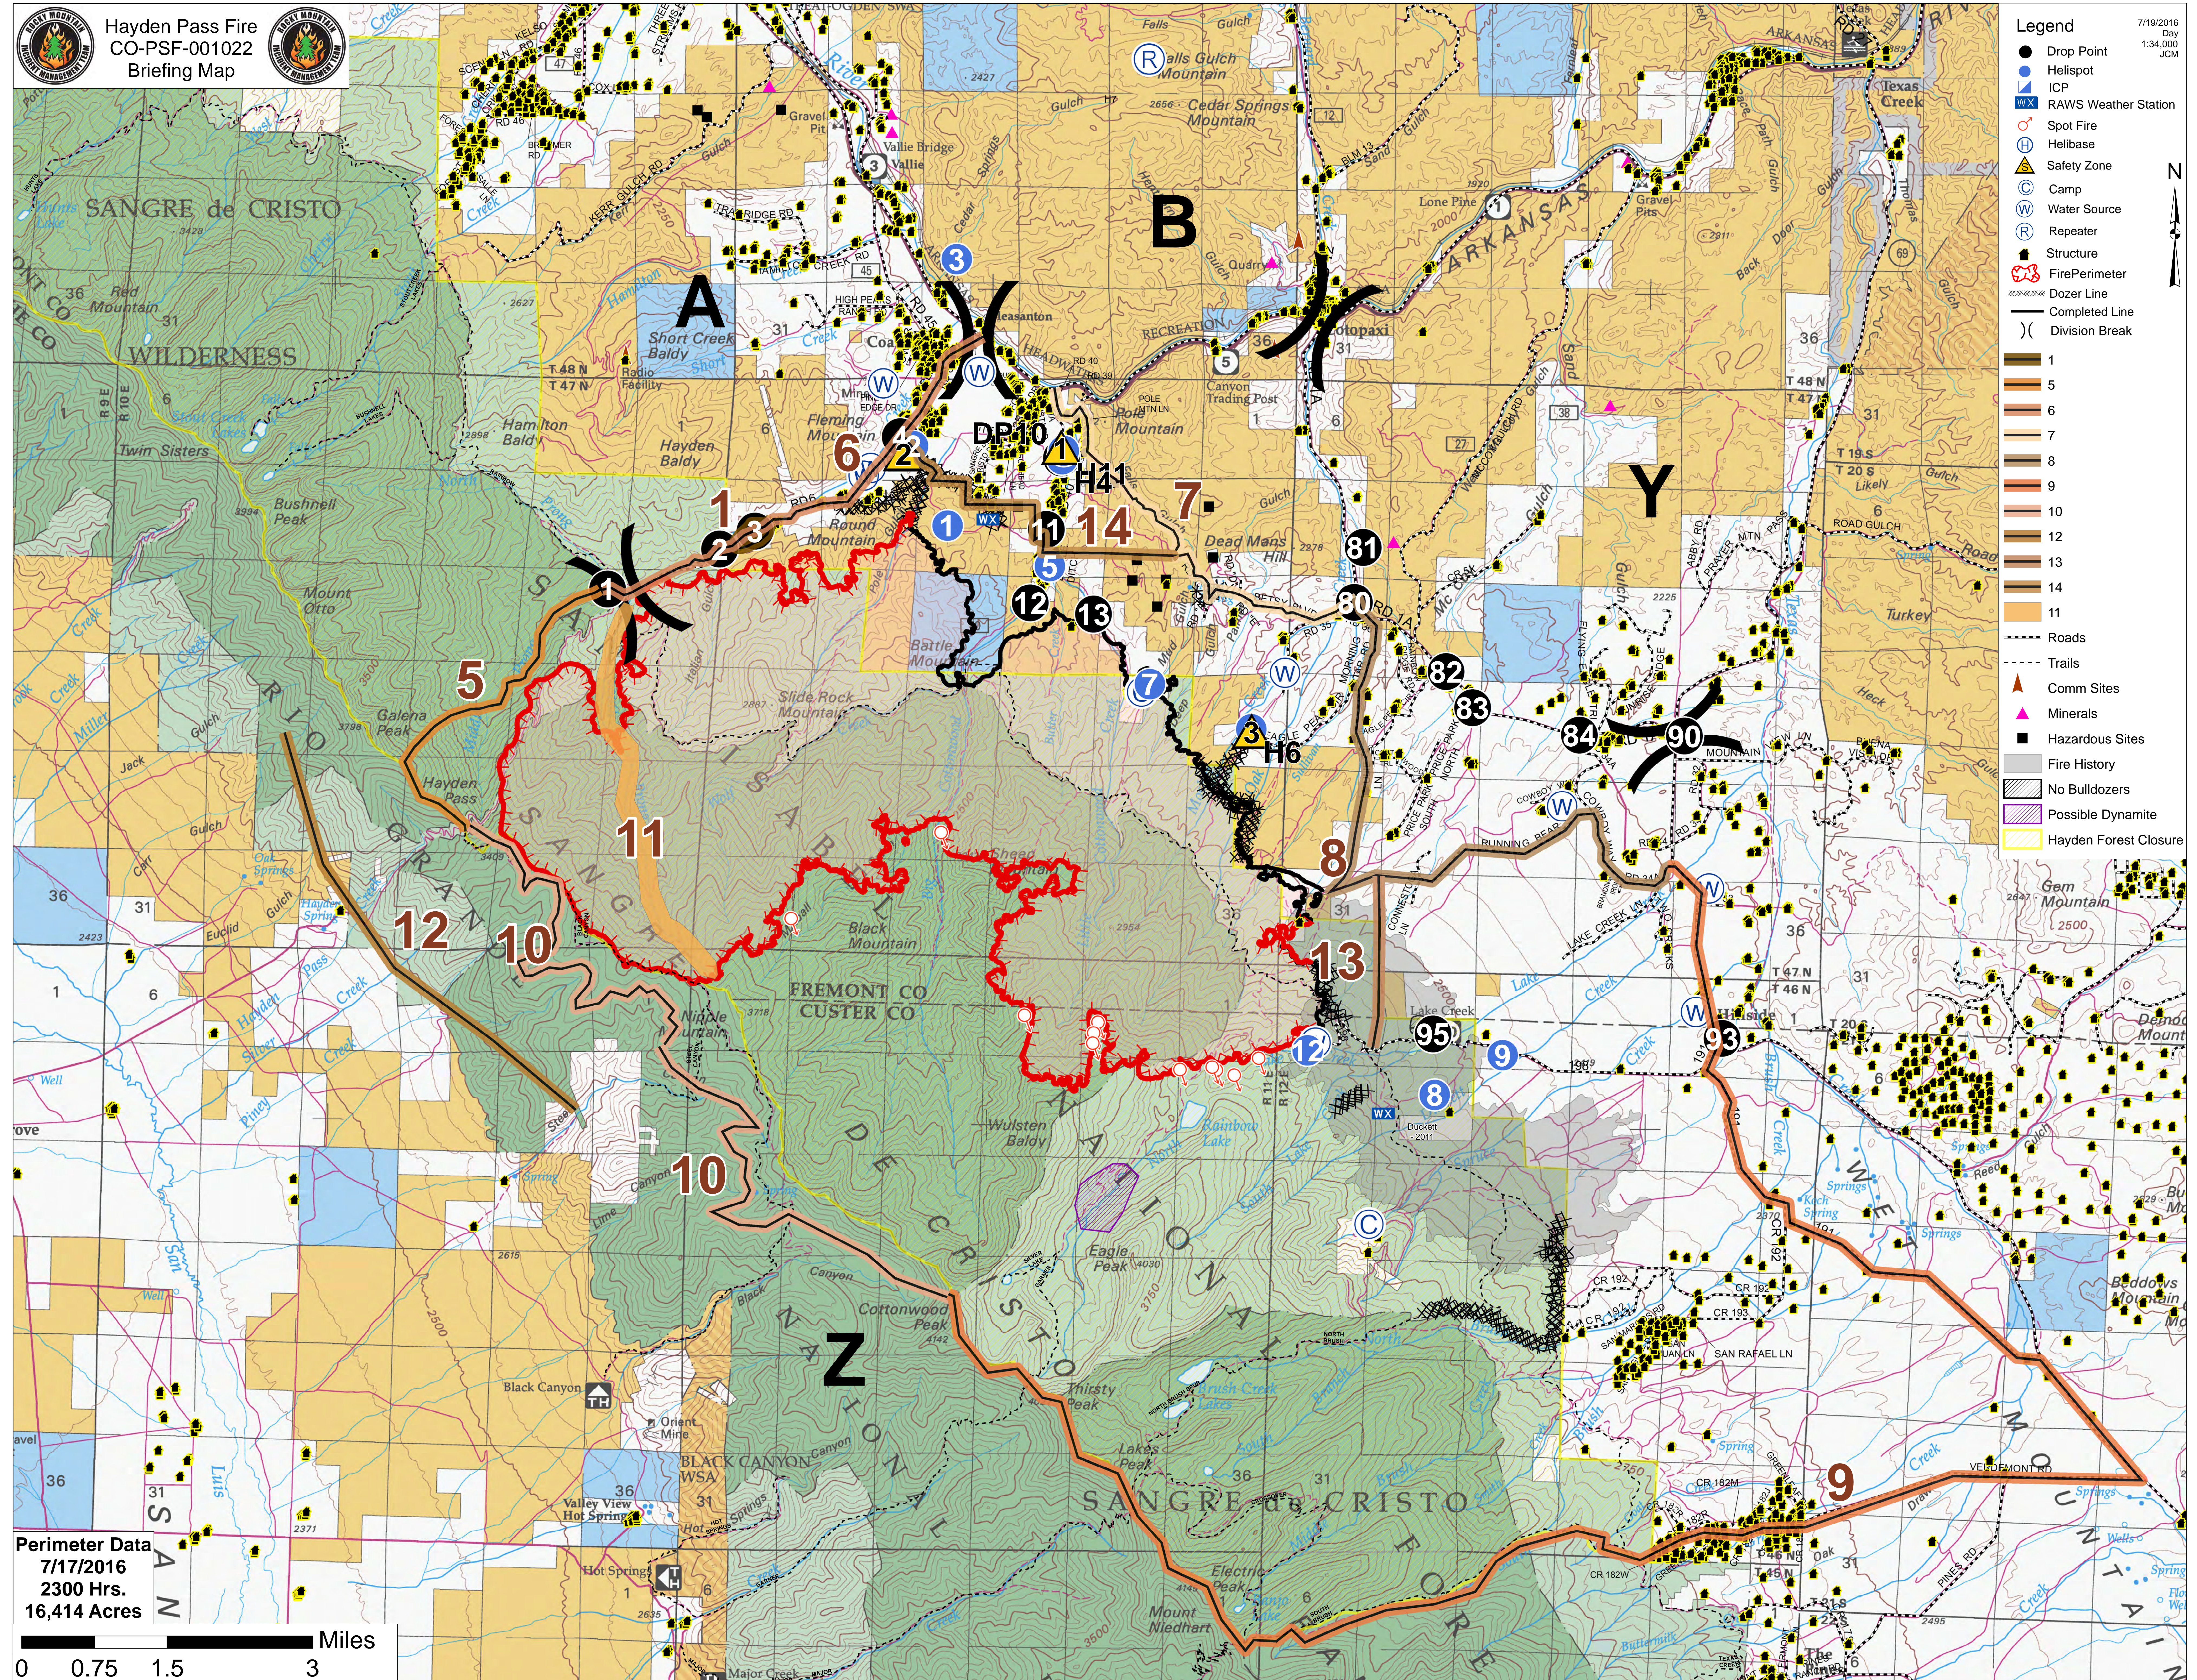

Hayden Pass Fire
CO-PSF-001022
Briefing Map

7/19/2016
Day
1:34,000
JCM

- Legend**
- Drop Point
 - Helispot
 - ICP
 - WX RAWS Weather Station
 - Spot Fire
 - ⊕ Helibase
 - △ Safety Zone
 - ⊙ Camp
 - ⊕ Water Source
 - ⊕ Repeater
 - Structure
 - ⊕ FirePerimeter
 - Dozer Line
 - Completed Line
 -) (Division Break

- 1
 - 5
 - 6
 - 7
 - 8
 - 9
 - 10
 - 12
 - 13
 - 14
 - 11
- Roads
 - Trails
 - ▲ Comm Sites
 - ▲ Minerals
 - Hazardous Sites
 - Fire History
 - No Bulldozers
 - Possible Dynamite
 - Hayden Forest Closure

Perimeter Data
7/17/2016
2300 Hrs.
16,414 Acres

Miles
0 0.75 1.5 3