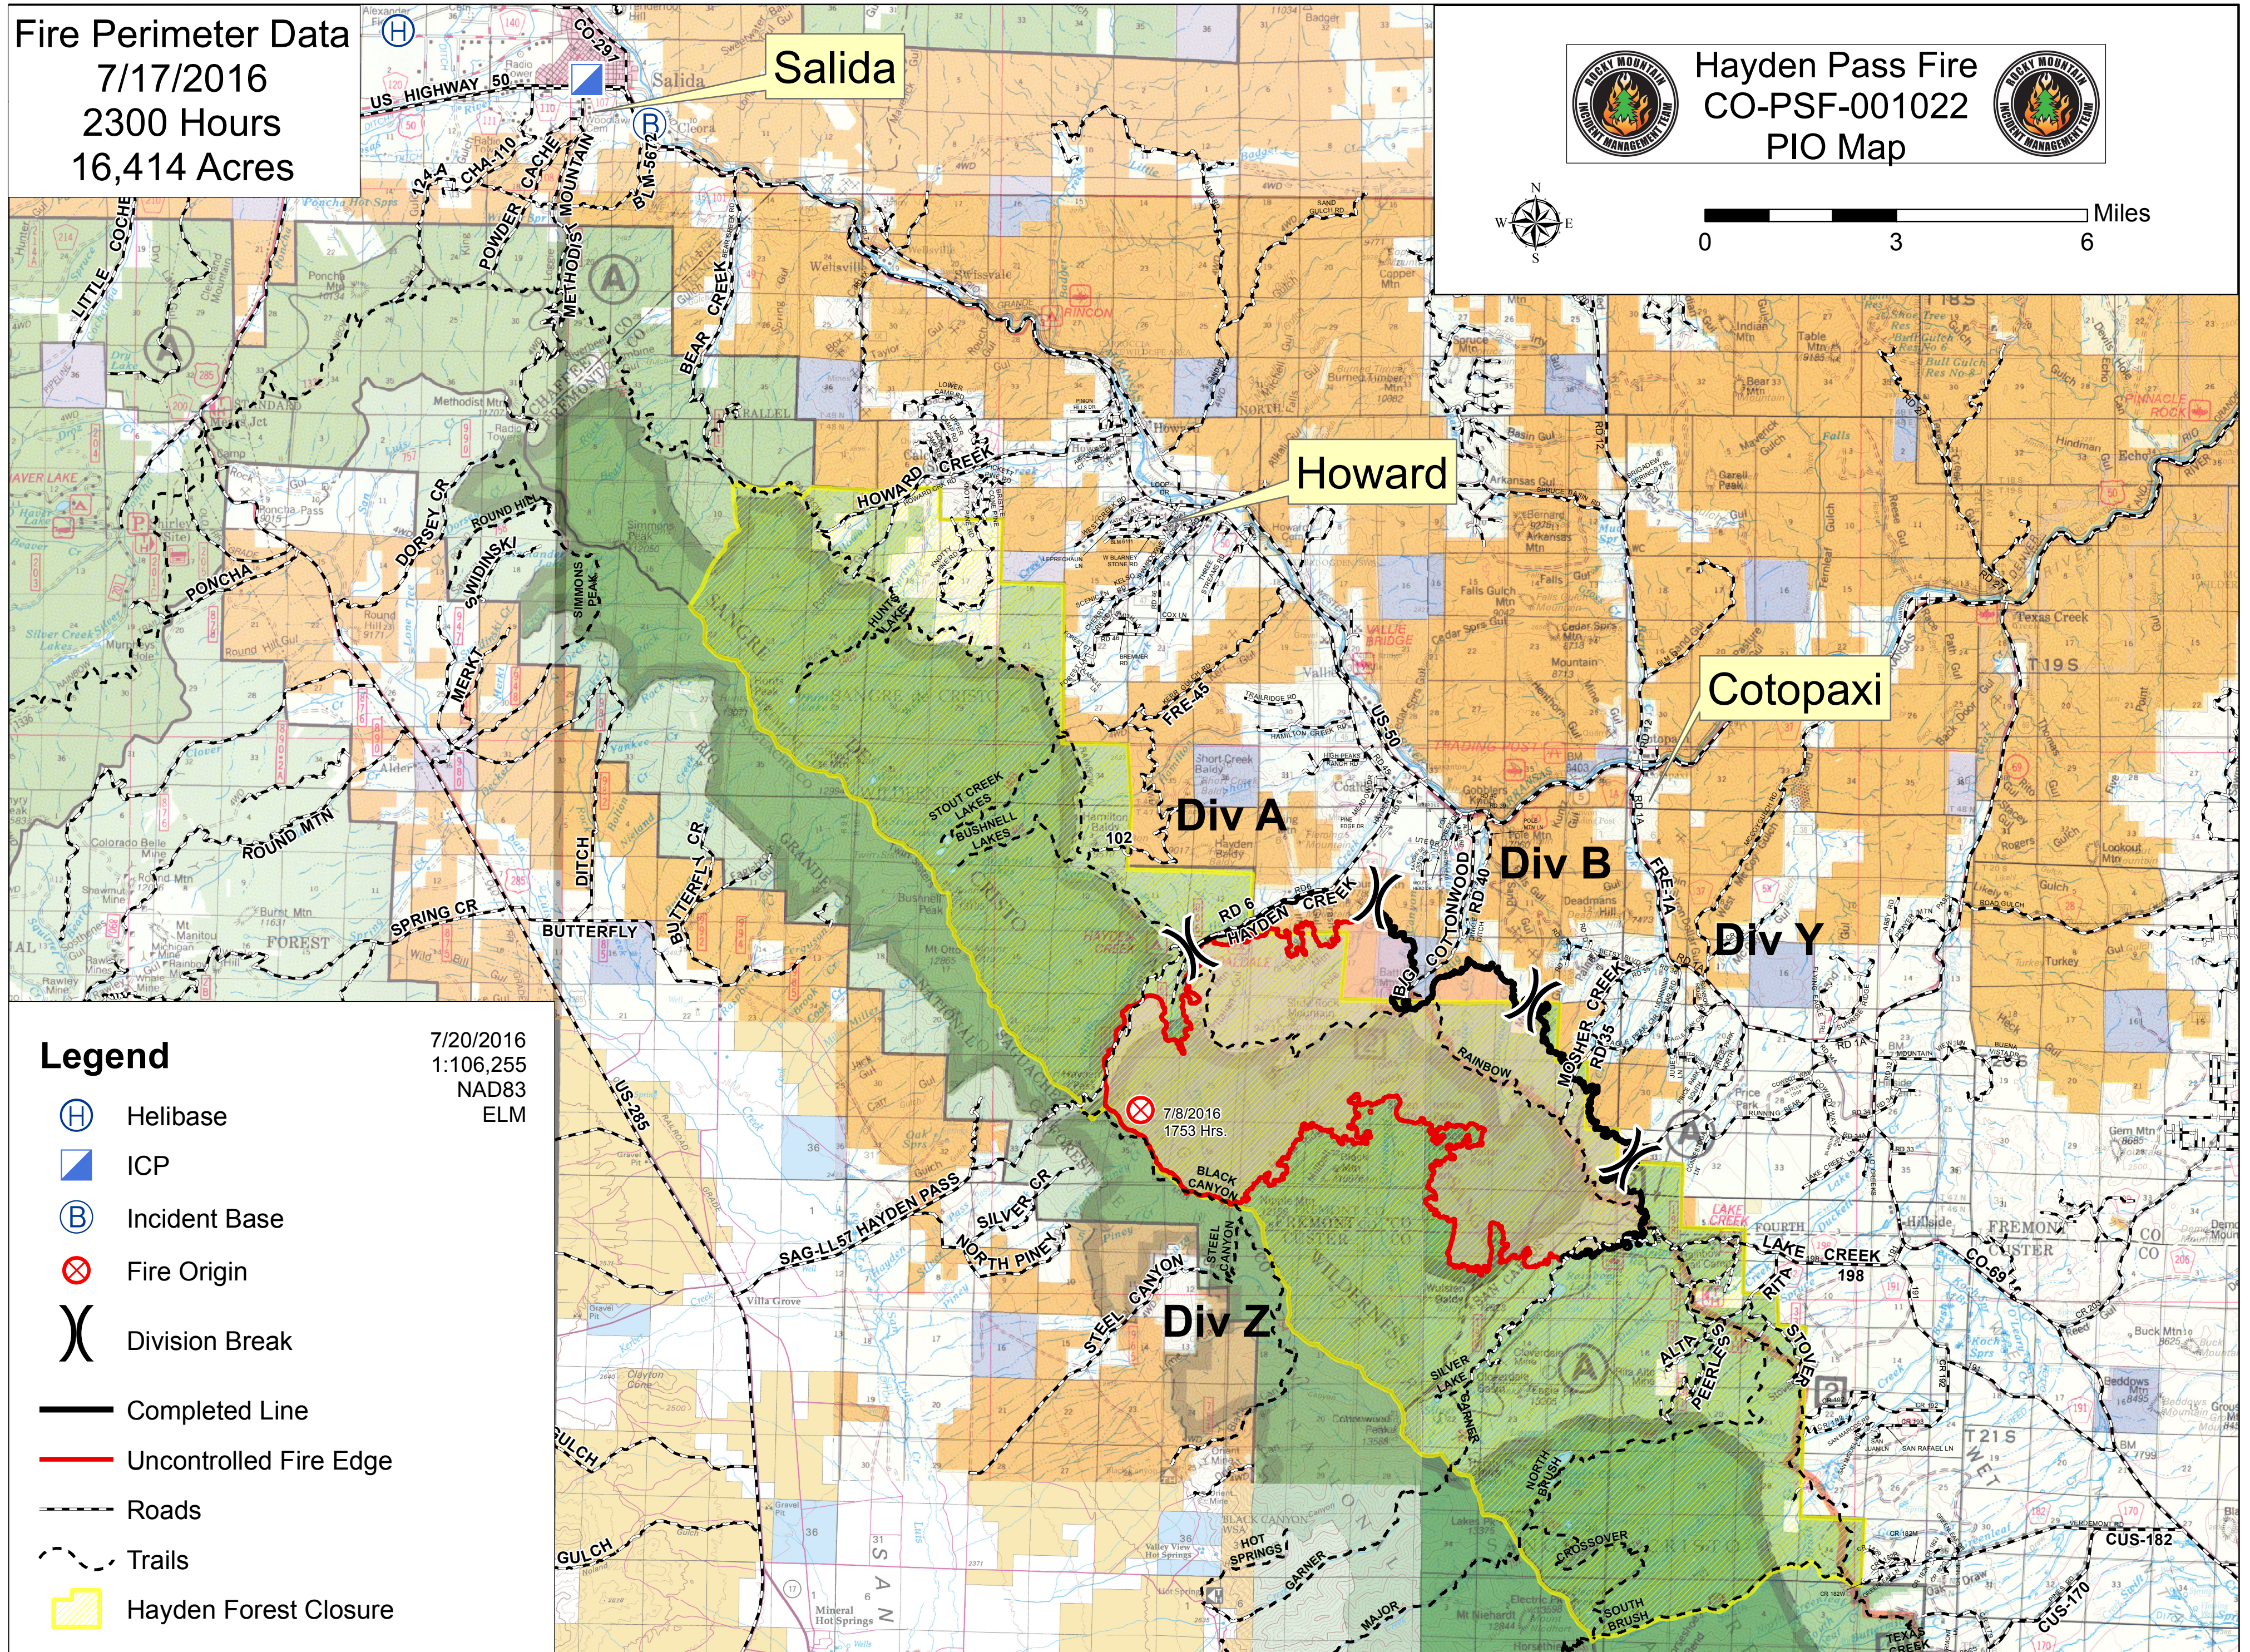

Fire Perimeter Data
 7/17/2016
 2300 Hours
 16,414 Acres

Hayden Pass Fire
 CO-PSF-001022
 PIO Map

Legend

7/20/2016
 1:106,255
 NAD83
 ELM

- Helibase
- ICP
- Incident Base
- Fire Origin
- Division Break
- Completed Line
- Uncontrolled Fire Edge
- Roads
- Trails
- Hayden Forest Closure