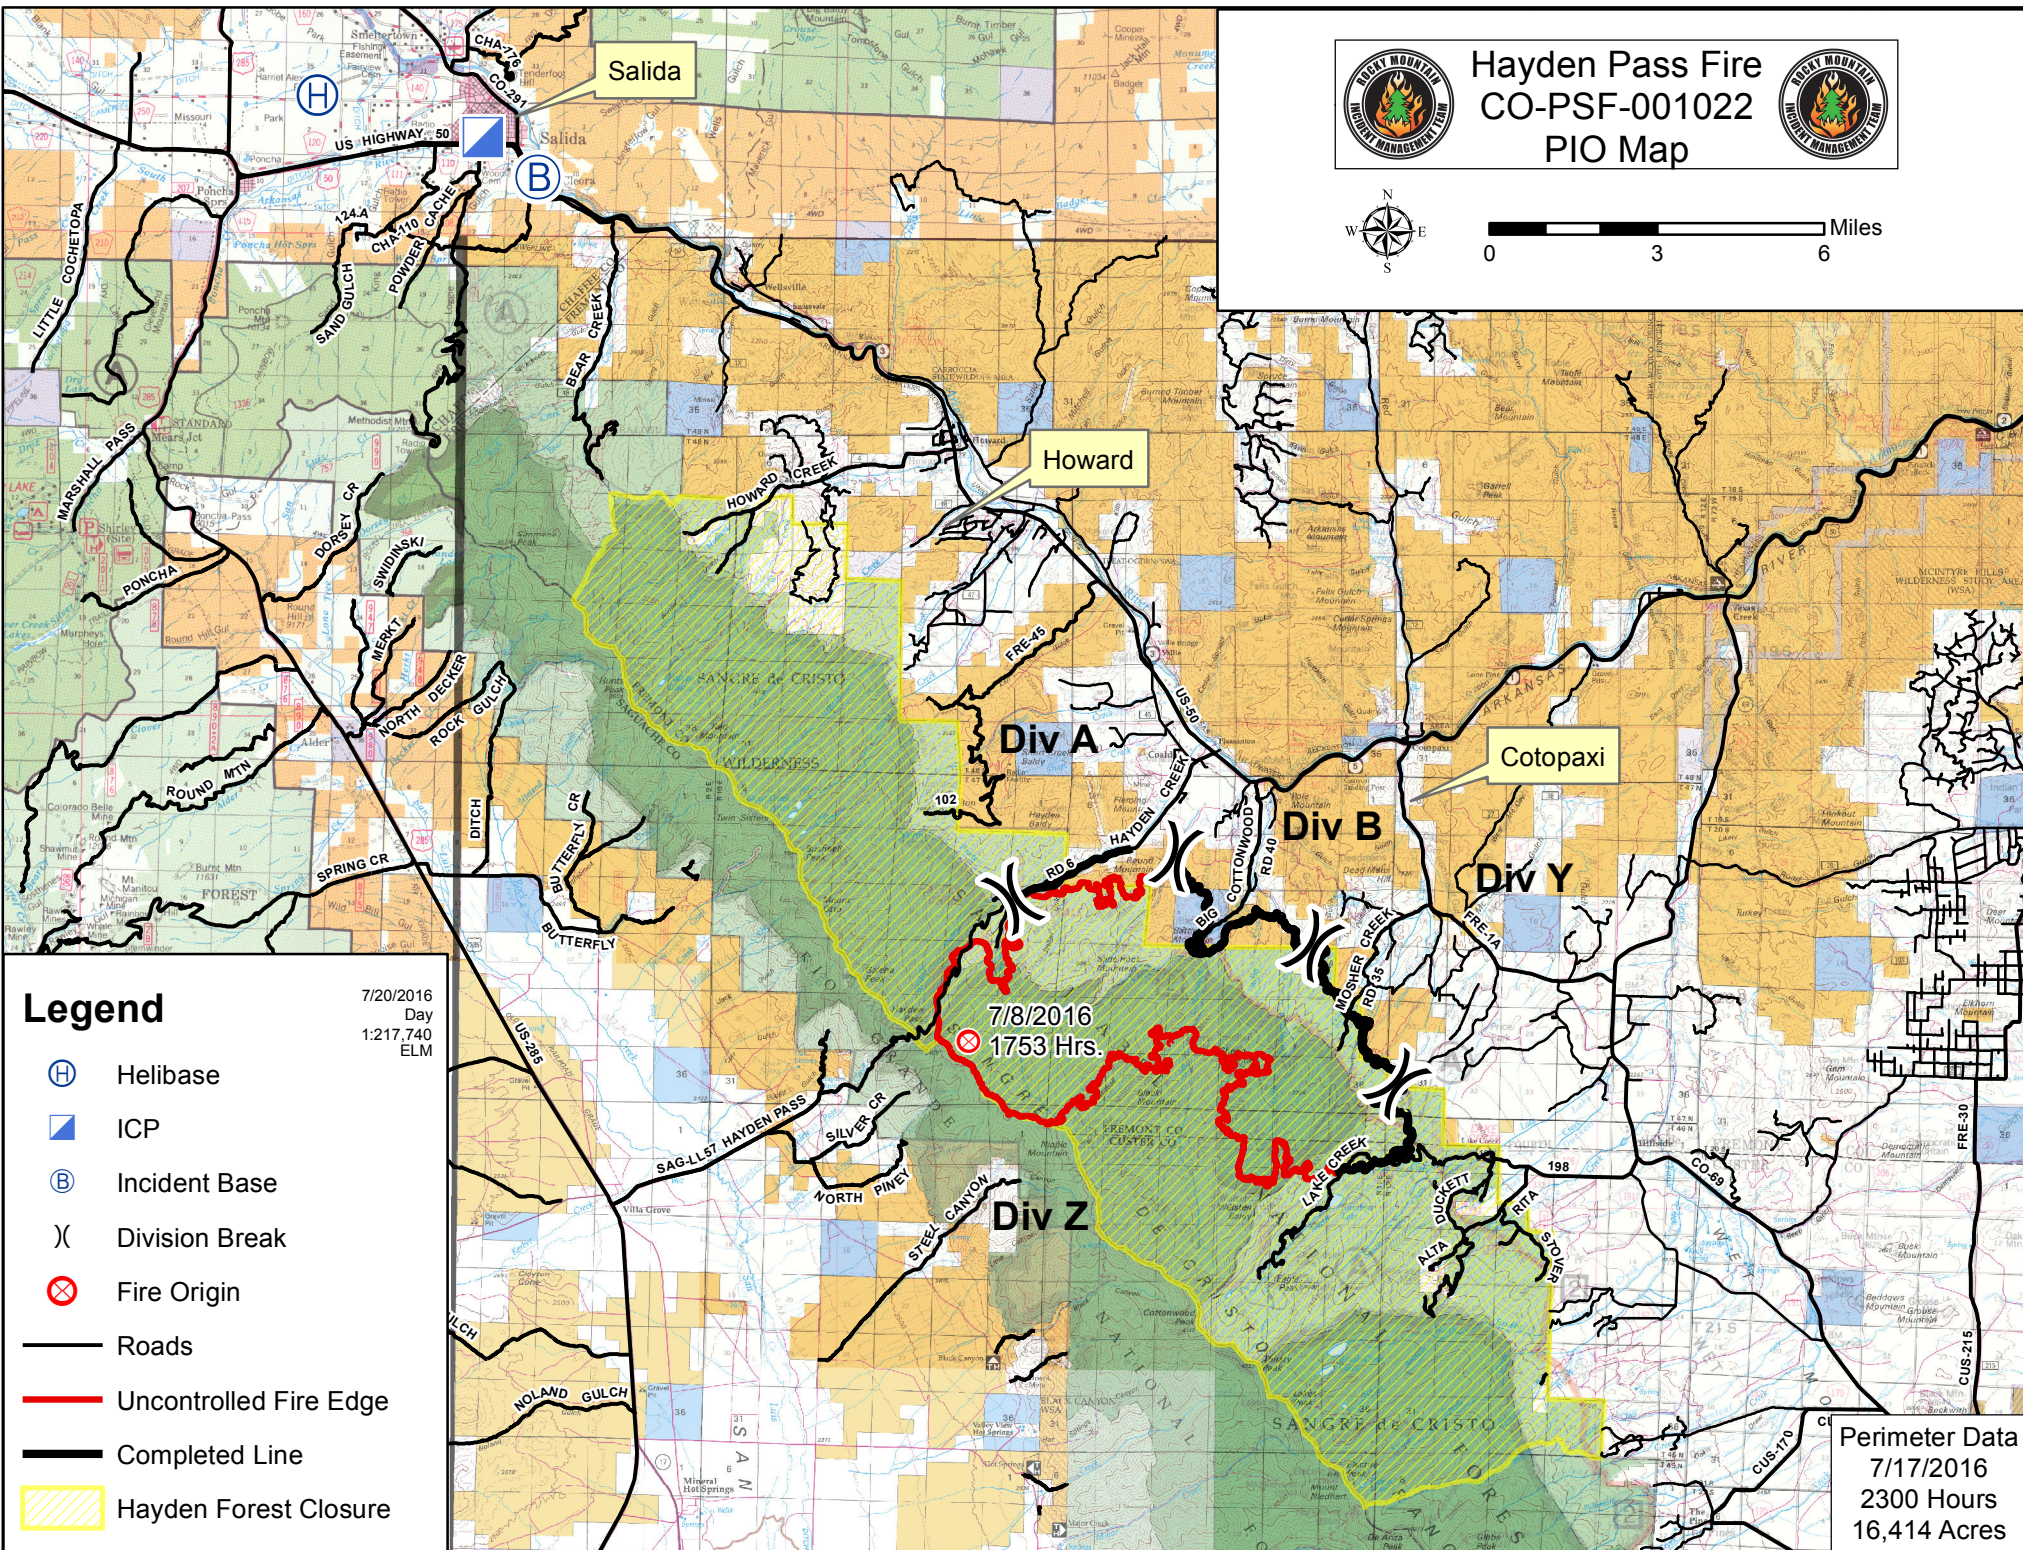

Hayden Pass Fire  
CO-PSF-001022  
PIO Map

**Legend**

7/20/2016  
Day  
1:217,740  
ELM

-  Helibase
-  ICP
-  Incident Base
-  Division Break
-  Fire Origin
-  Roads
-  Uncontrolled Fire Edge
-  Completed Line
-  Hayden Forest Closure

7/8/2016  
1753 Hrs.

Perimeter Data  
7/17/2016  
2300 Hours  
16,414 Acres