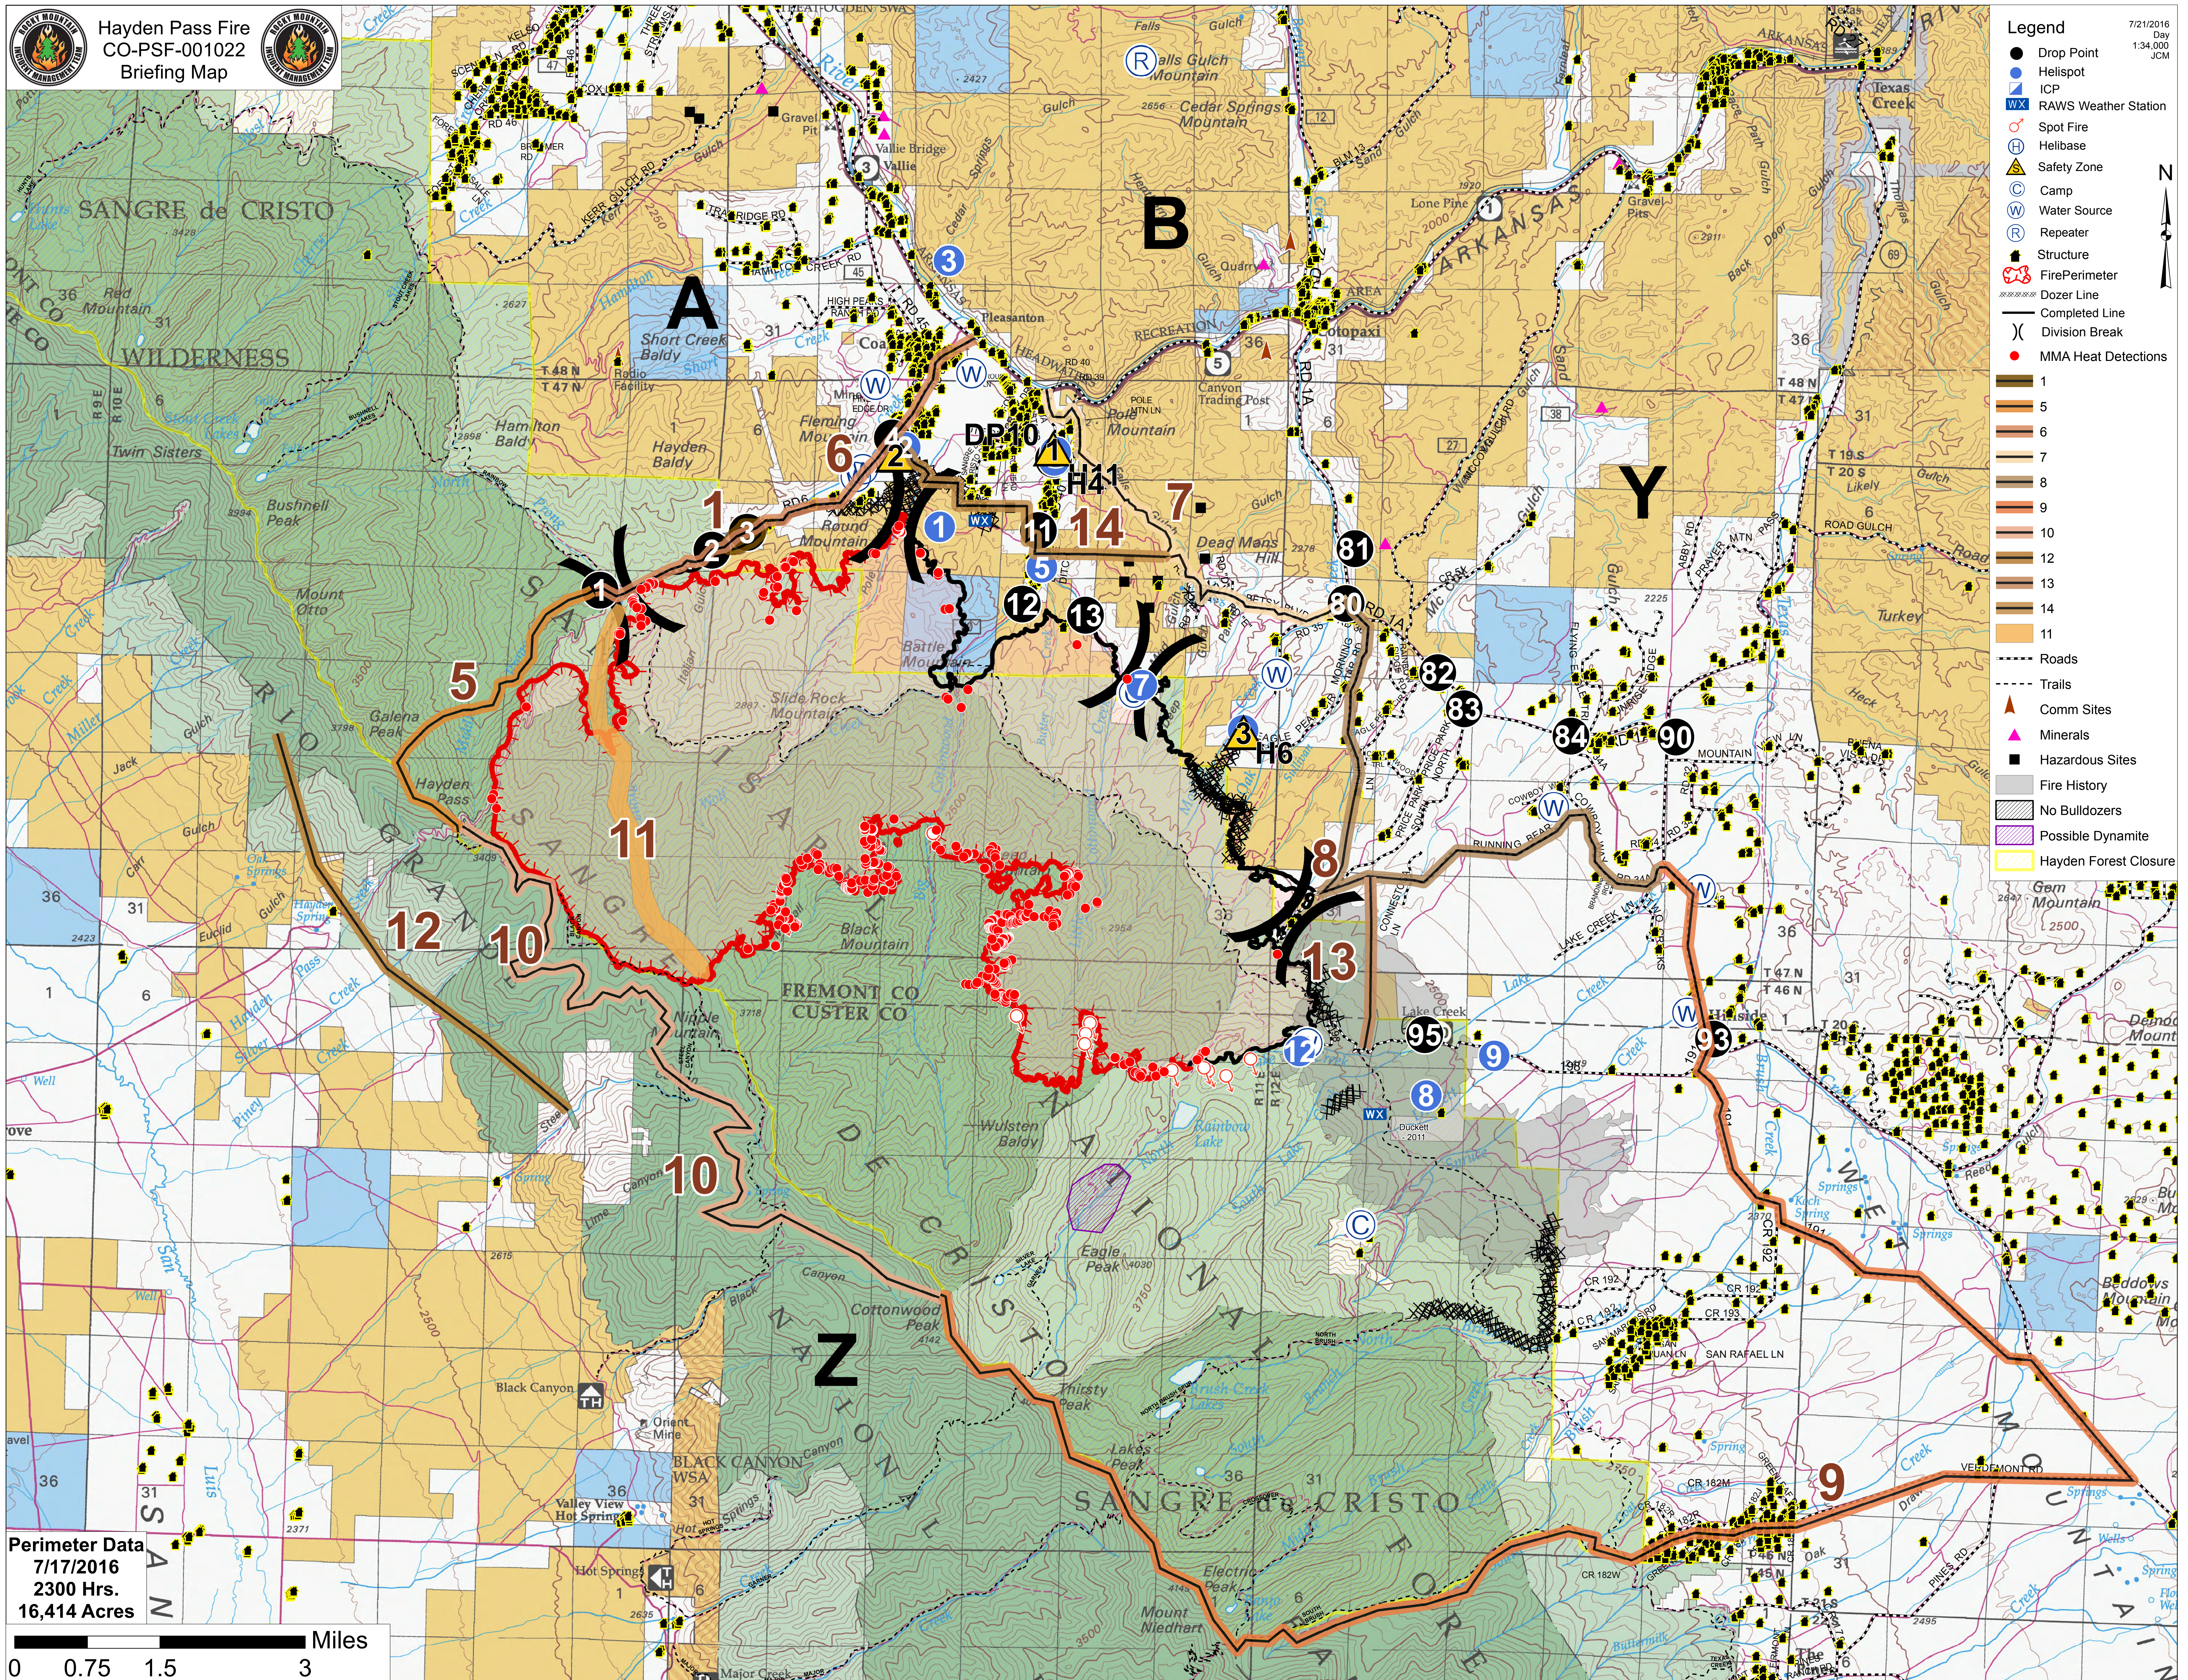

Hayden Pass Fire
CO-PSF-001022
Briefing Map

7/21/2016
Day
1:34,000
JCM

- Legend**
- Drop Point
 - Helispot
 - ICP
 - WX RAWS Weather Station
 - Spot Fire
 - ⊕ Helibase
 - ⚠ Safety Zone
 - ⊙ Camp
 - ⊙ Water Source
 - ⊙ Repeater
 - Structure
 - ⊕ FirePerimeter
 - Dozer Line
 - ⊕ Completed Line
 - ⊕ Division Break
 - MMA Heat Detections
- 1
5
6
7
8
9
10
12
13
14
11
- Roads
 - Trails
 - ▲ Comm Sites
 - ▲ Minerals
 - Hazardous Sites
 - Fire History
 - ▨ No Bulldozers
 - ▨ Possible Dynamite
 - ▨ Hayden Forest Closure

Perimeter Data
7/17/2016
2300 Hrs.
16,414 Acres

0 0.75 1.5 3 Miles