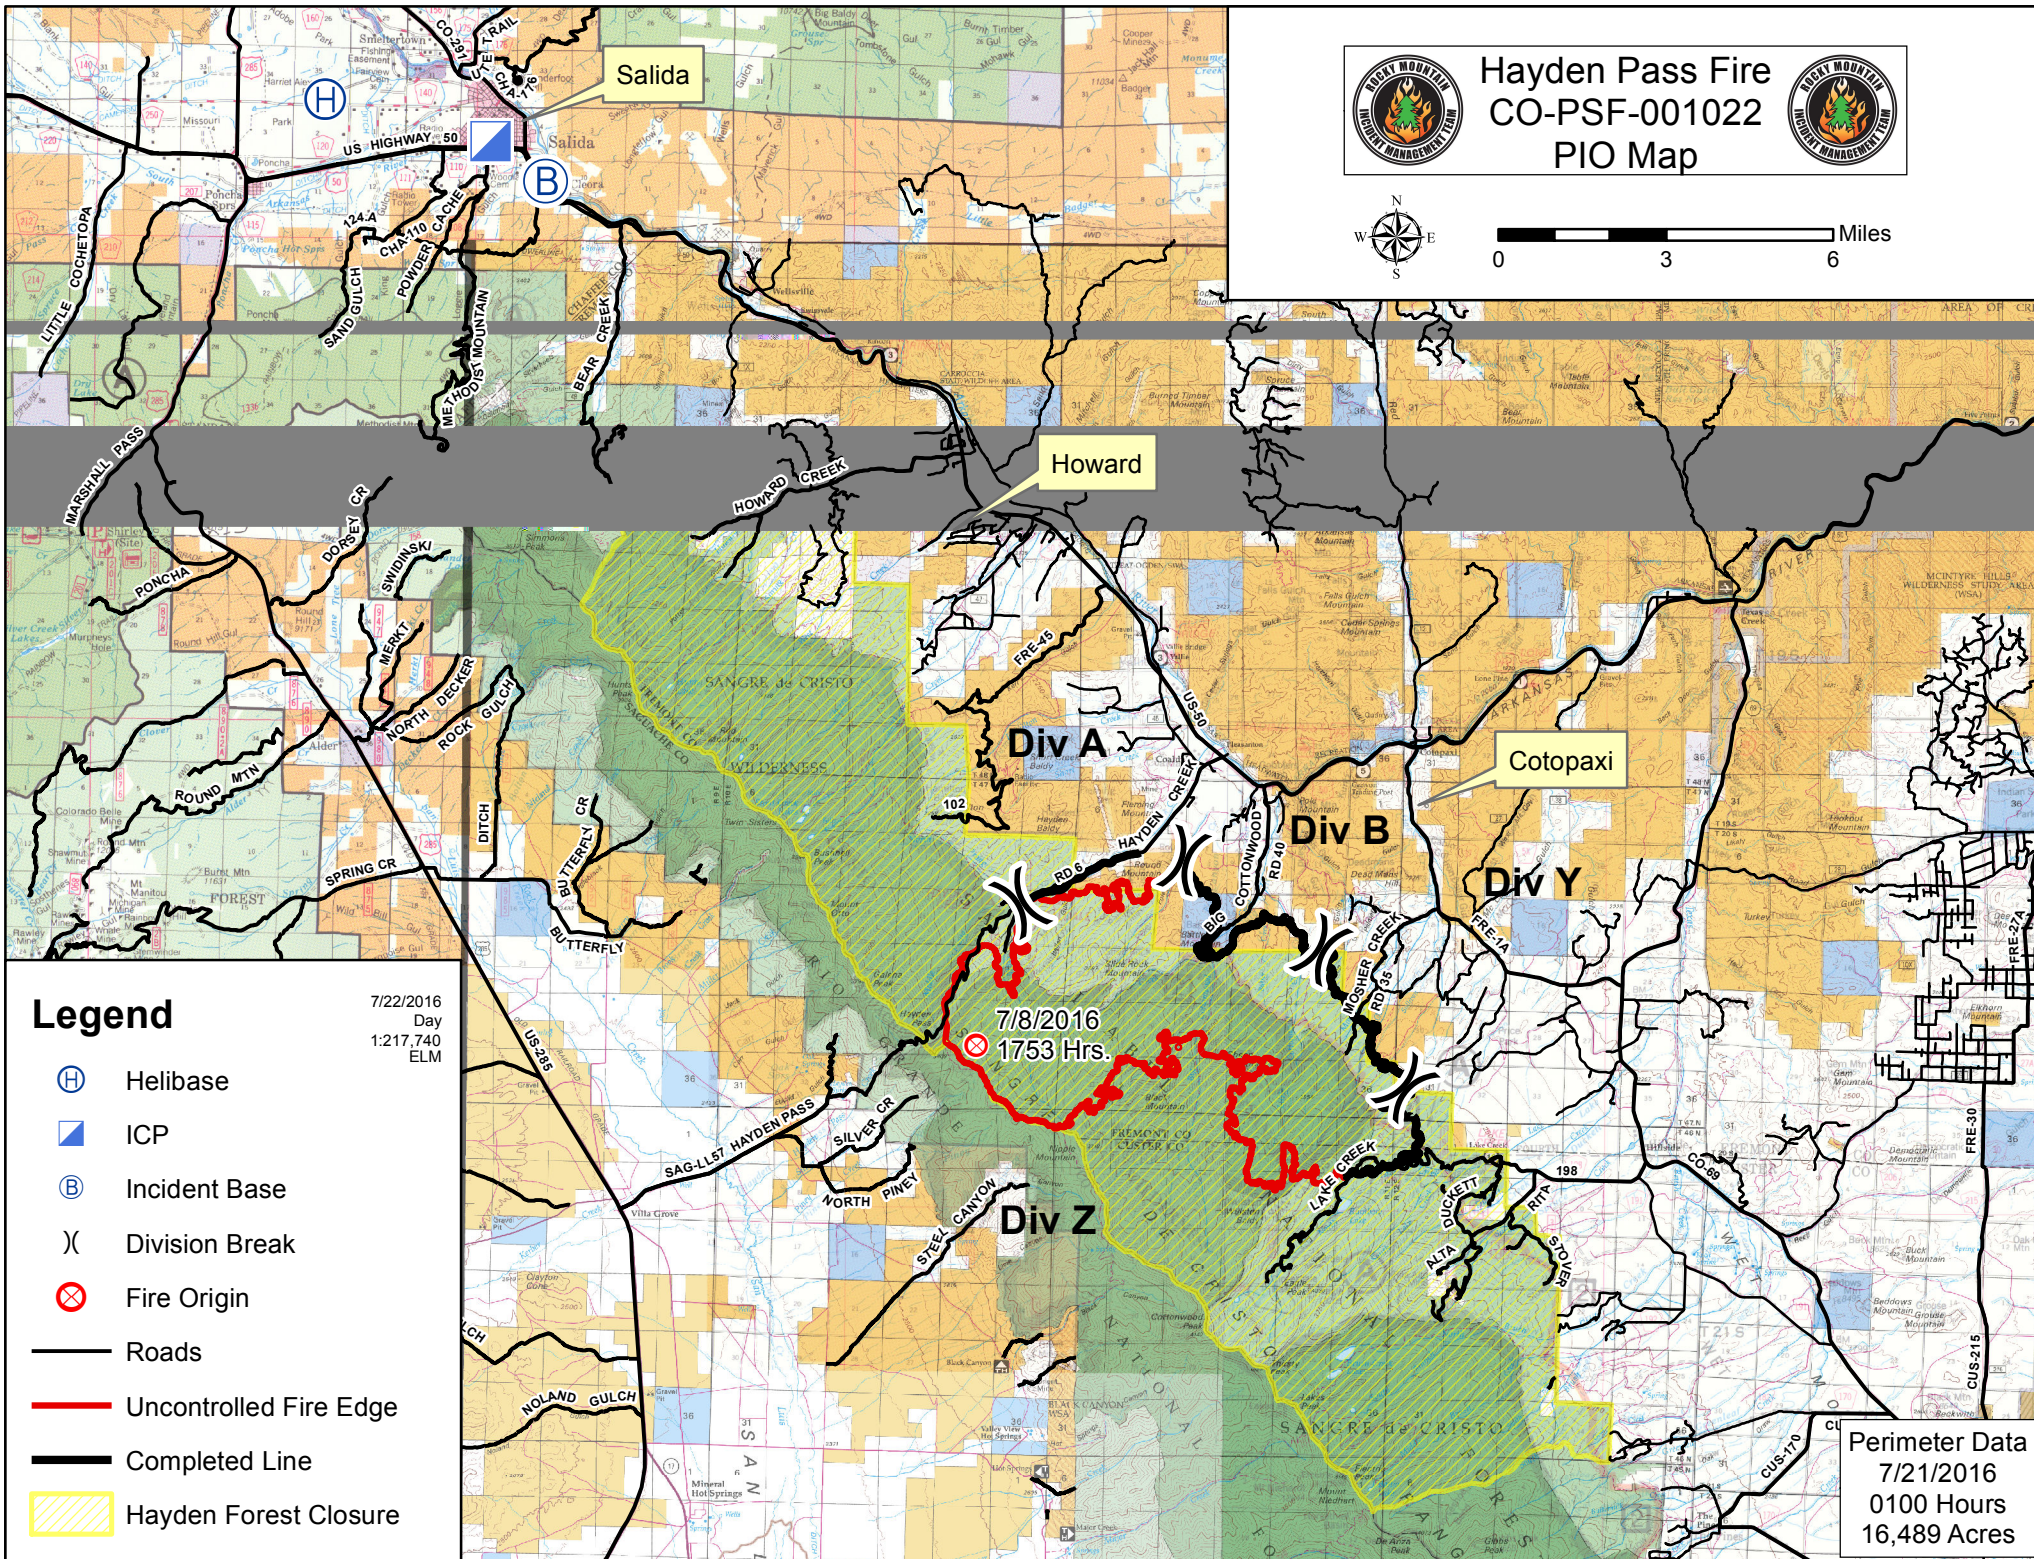

Hayden Pass Fire
CO-PSF-001022
PIO Map

0 3 6 Miles

Legend

7/22/2016
Day
1:217,740
ELM

-  Helibase
-  ICP
-  Incident Base
-  Division Break
-  Fire Origin
-  Roads
-  Uncontrolled Fire Edge
-  Completed Line
-  Hayden Forest Closure

Perimeter Data
7/21/2016
0100 Hours
16,489 Acres