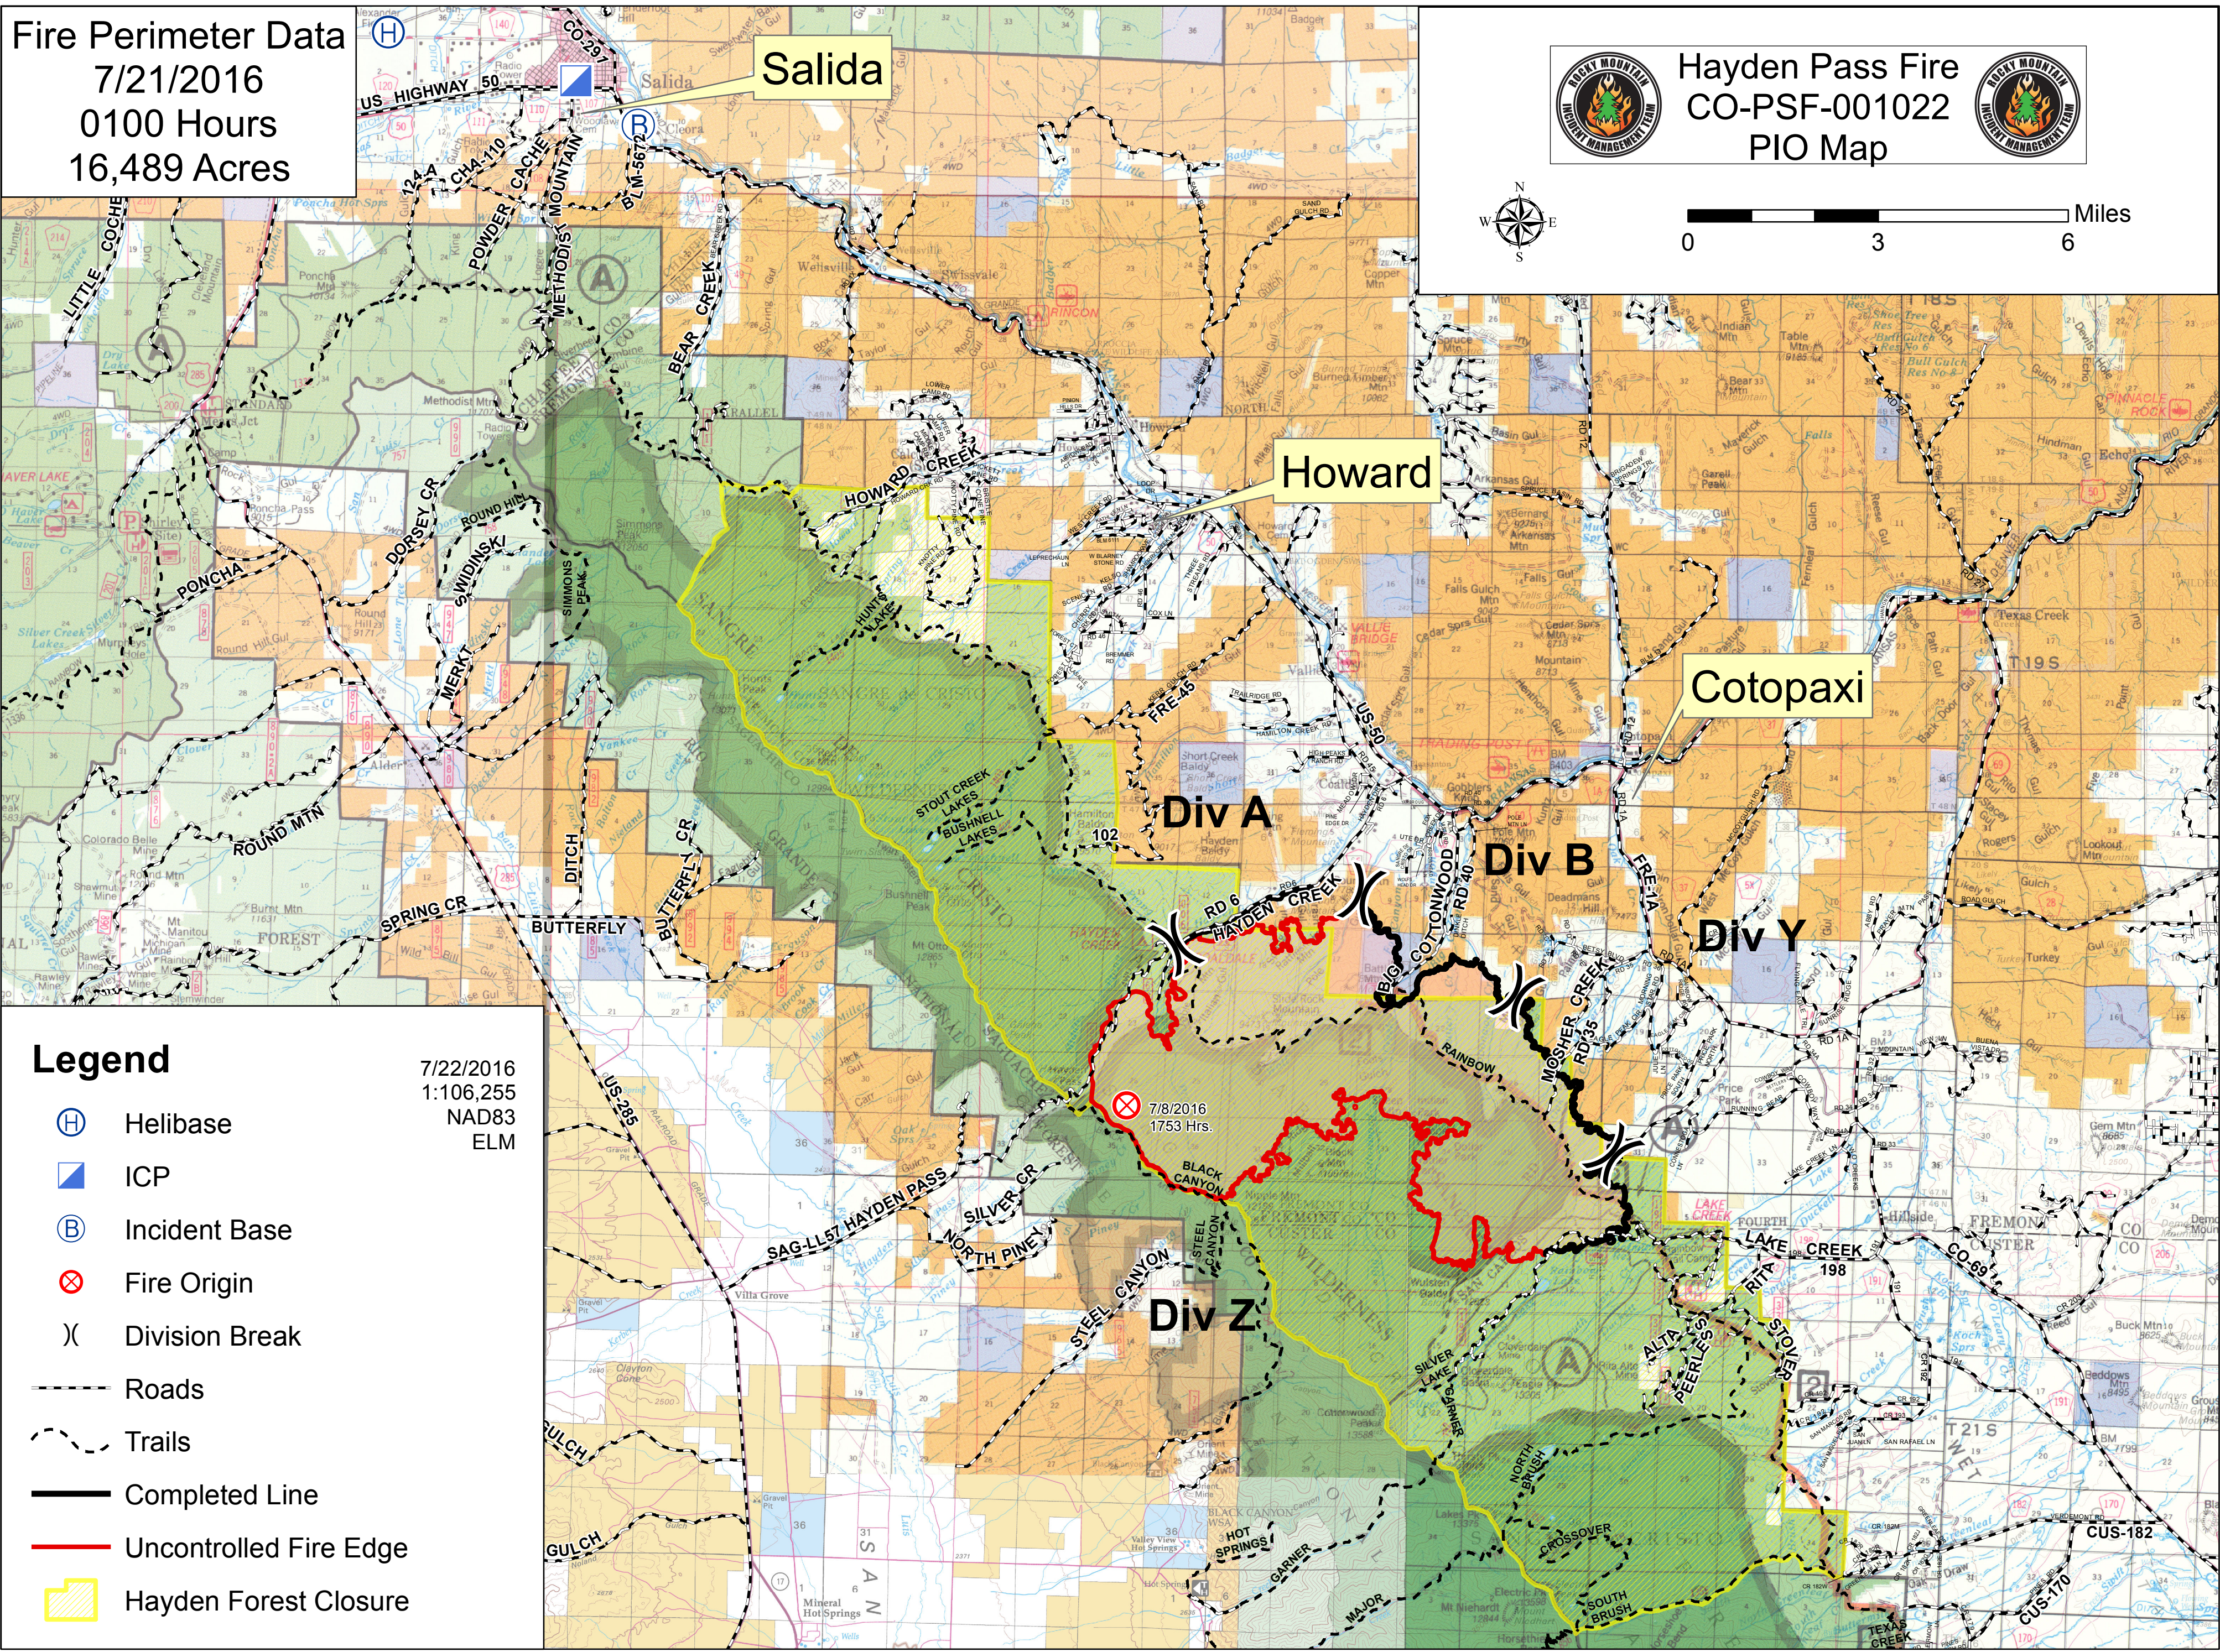

Fire Perimeter Data
 7/21/2016
 0100 Hours
 16,489 Acres

Hayden Pass Fire
 CO-PSF-001022
 PIO Map

Legend

7/22/2016
 1:106,255
 NAD83
 ELM

- Helibase
- ICP
- Incident Base
- Fire Origin
- Division Break
- Roads
- Trails
- Completed Line
- Uncontrolled Fire Edge
- Hayden Forest Closure