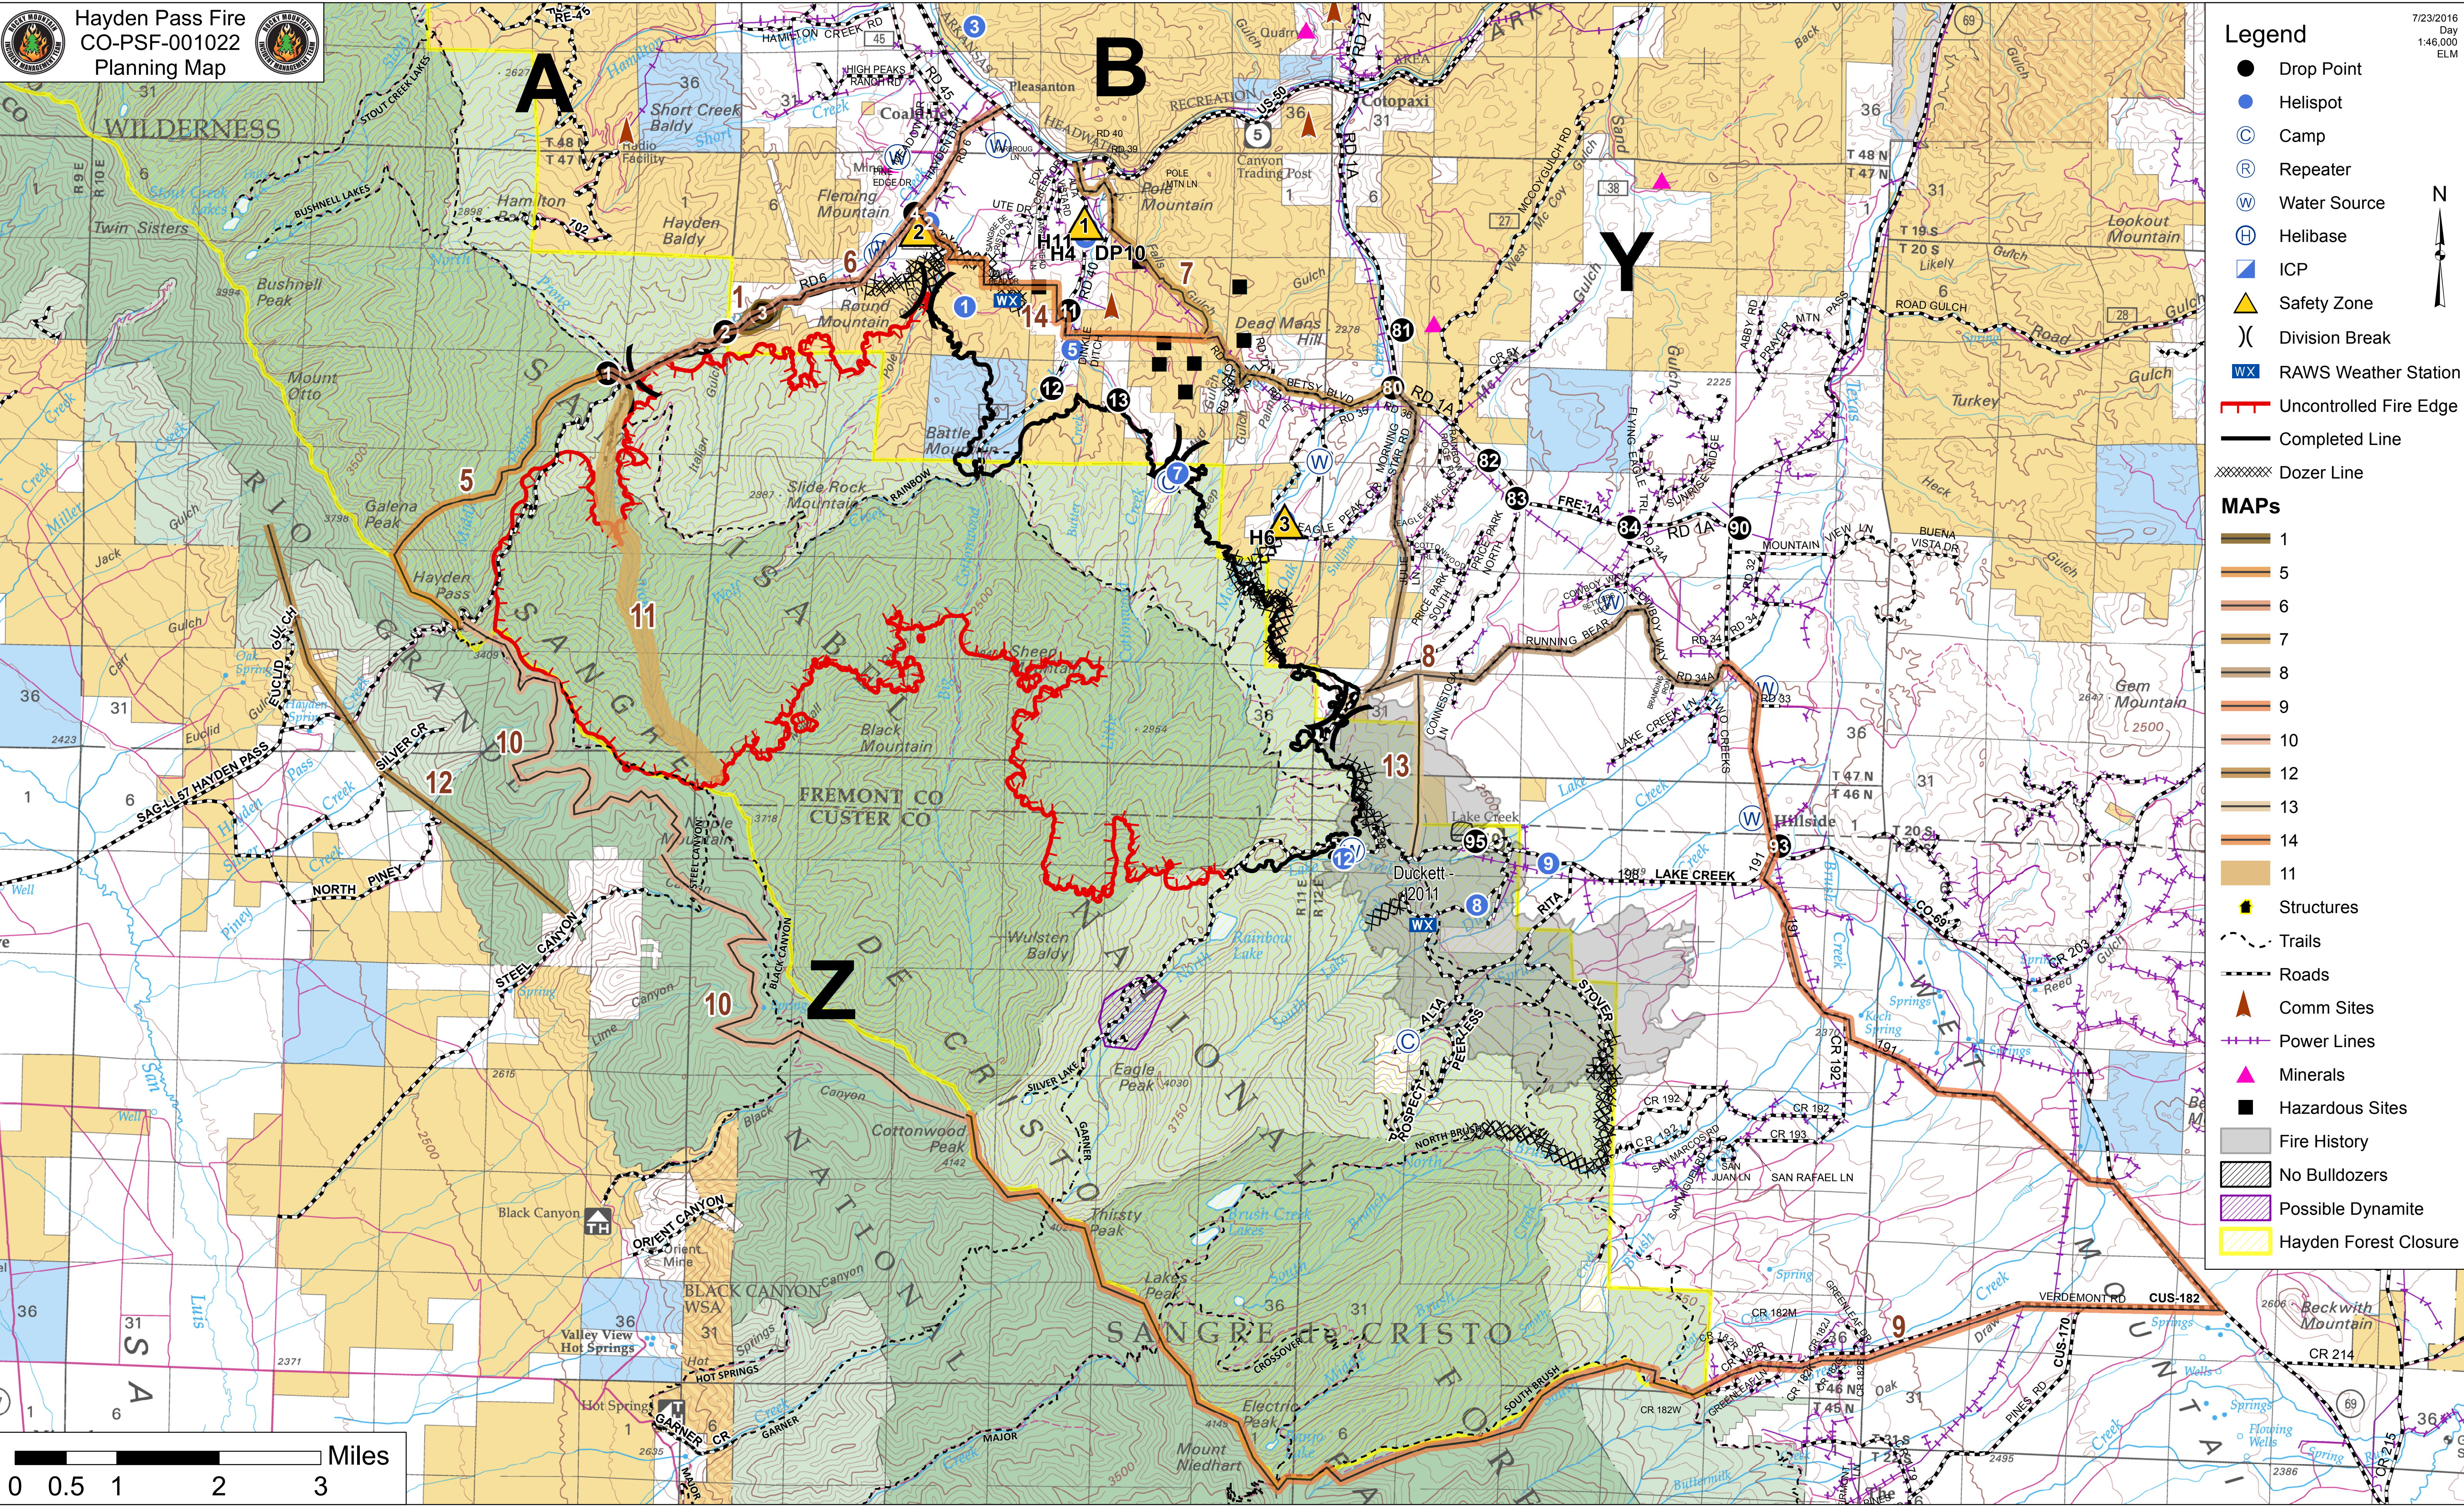

**Hayden Pass Fire**  
**CO-PSF-001022**  
**Planning Map**

7/23/2016  
 Day  
 1:46,000  
 ELM

### Legend

- Drop Point
- Helispot
- ⊙ Camp
- Ⓡ Repeater
- Ⓜ Water Source
- Ⓜ Helibase
- Ⓜ ICP
- ▲ Safety Zone
- ⌋ Division Break
- Ⓜ RAWS Weather Station
- Uncontrolled Fire Edge
- Completed Line
- ⌋ Dozer Line

### MAPs

- 1
- 5
- 6
- 7
- 8
- 9
- 10
- 12
- 13
- 14
- 11

- Structures
- Trails
- Roads
- Comm Sites
- Power Lines
- Minerals
- Hazardous Sites
- Fire History
- No Bulldozers
- Possible Dynamite
- Hayden Forest Closure