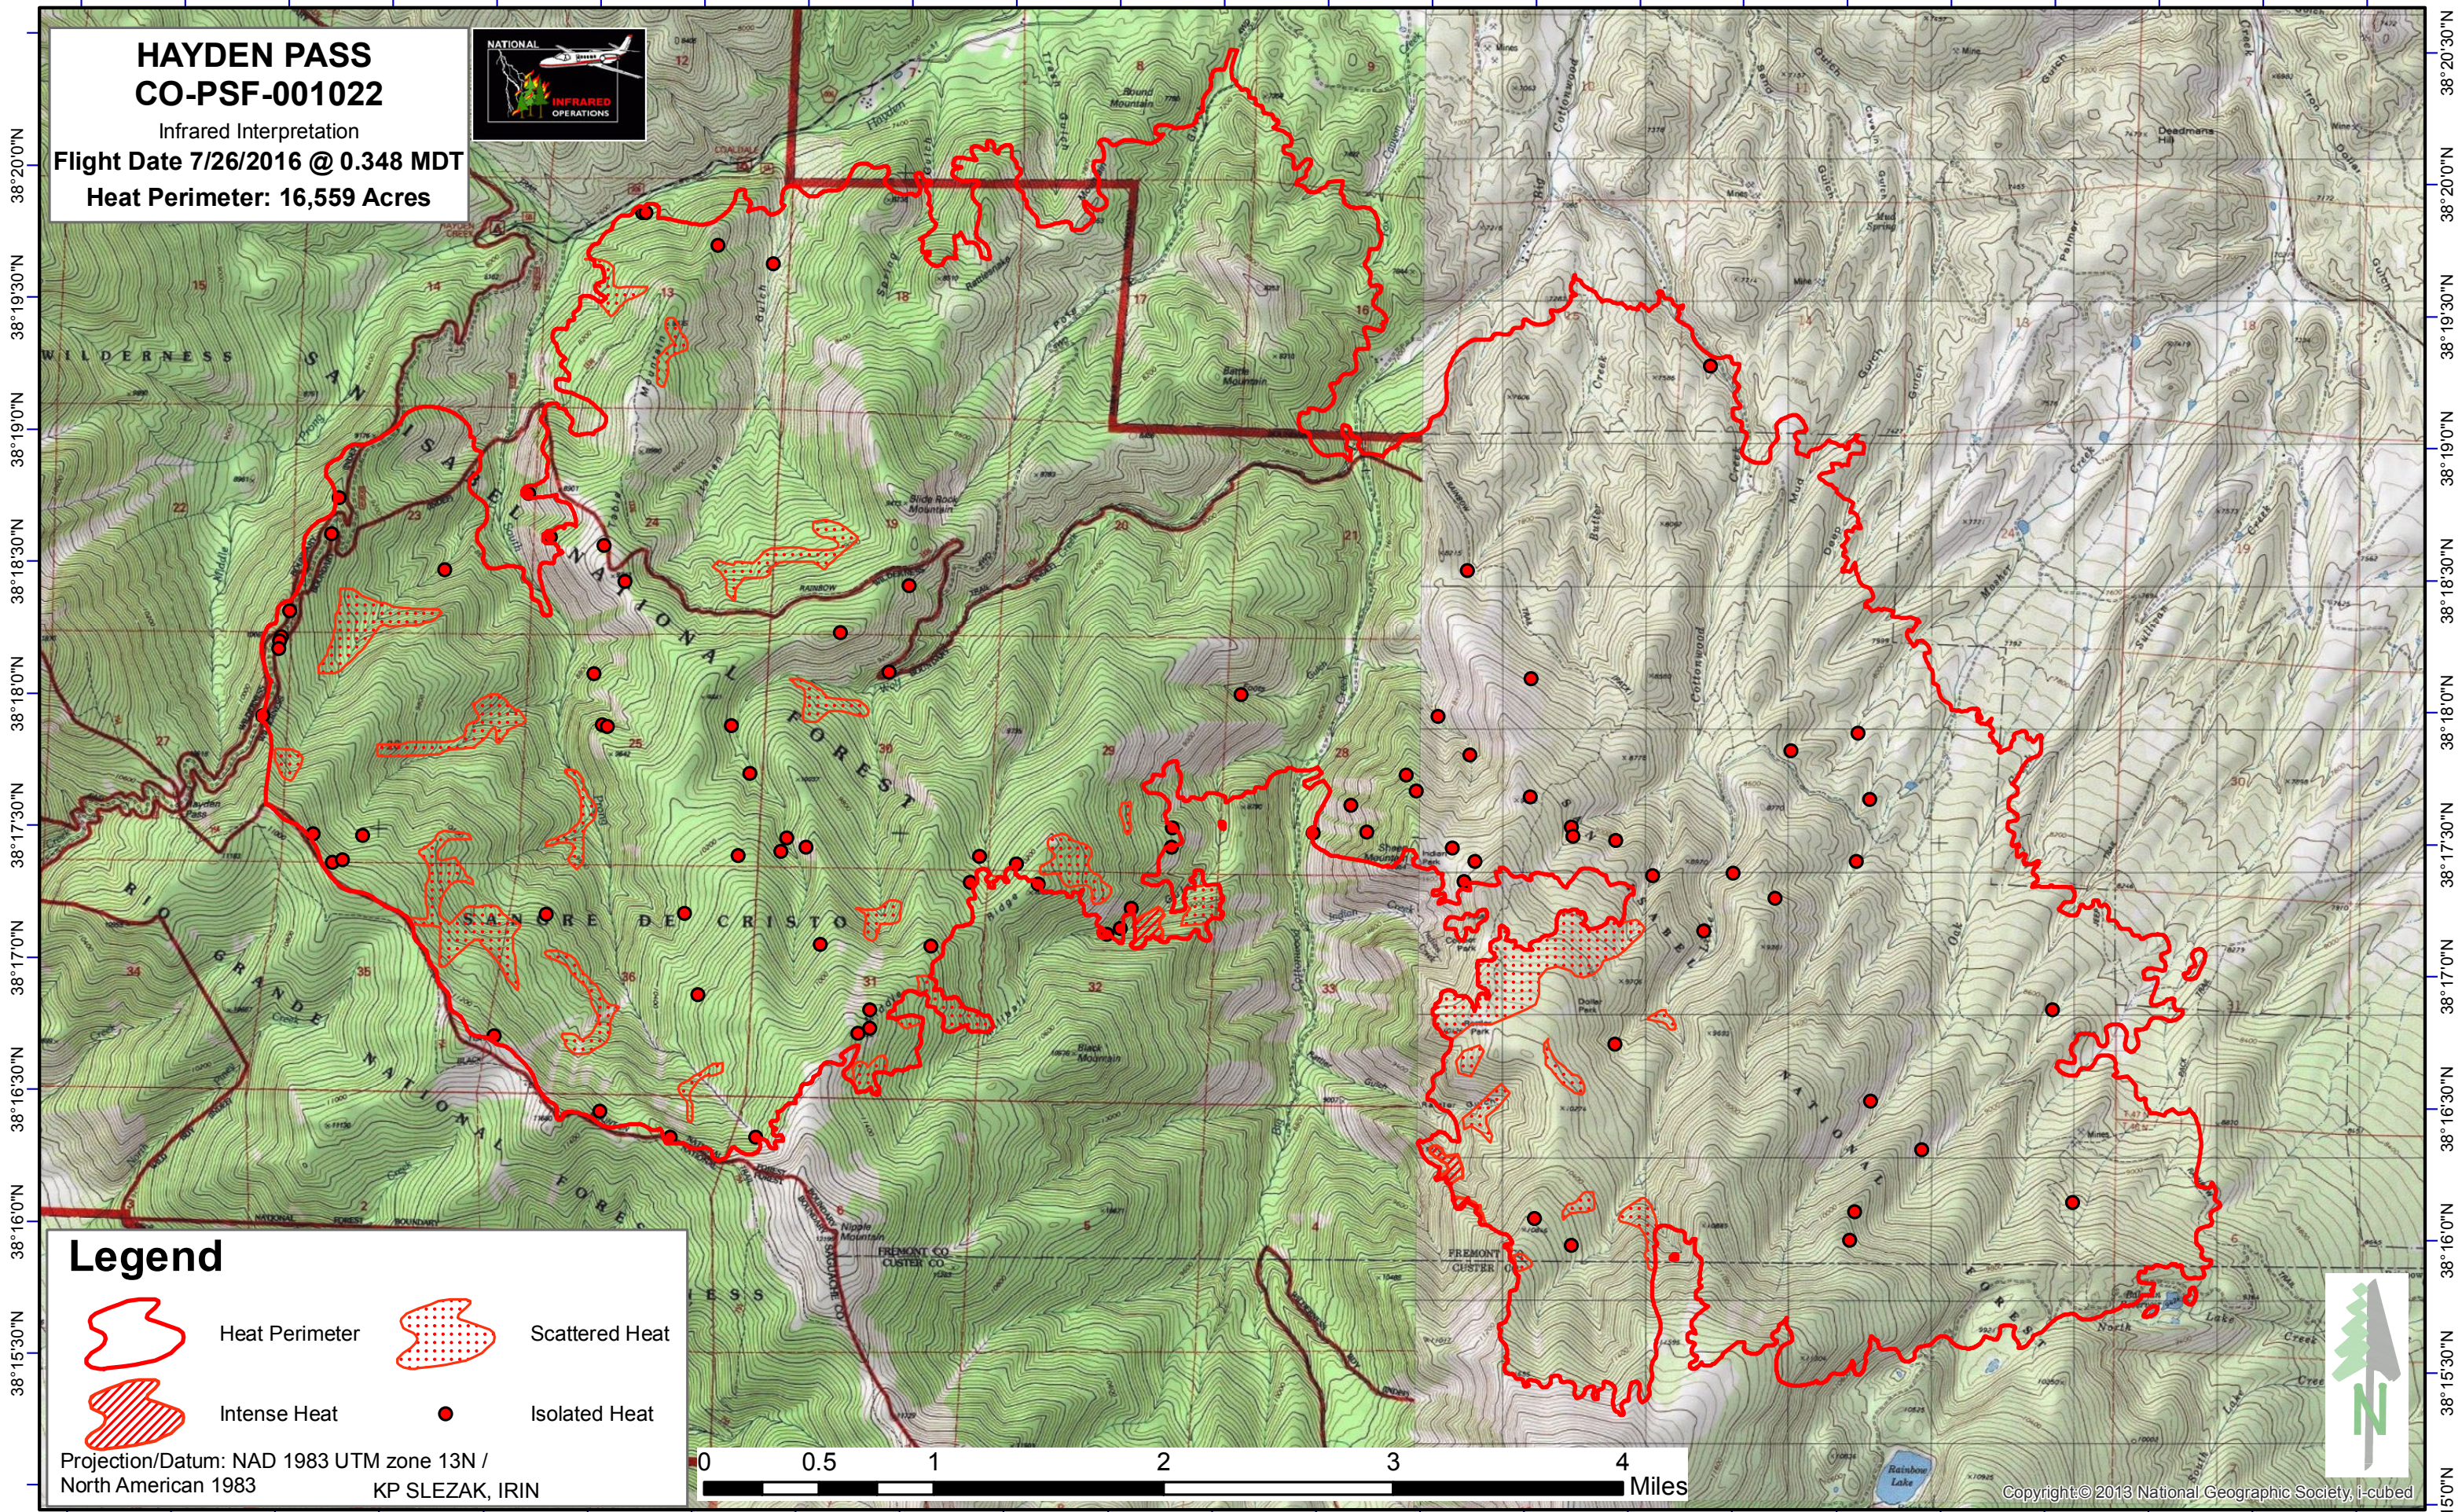

105°51'30"W 105°51'0"W 105°50'30"W 105°50'0"W 105°49'30"W 105°49'0"W 105°48'30"W 105°48'0"W 105°47'30"W 105°47'0"W 105°46'30"W 105°46'0"W 105°45'30"W 105°45'0"W 105°44'30"W 105°44'0"W 105°43'30"W 105°43'0"W 105°42'30"W 105°42'0"W 105°41'30"W 105°41'0"W 105°40'30"W

HAYDEN PASS
CO-PSF-001022
Infrared Interpretation
Flight Date 7/26/2016 @ 0.348 MDT
Heat Perimeter: 16,559 Acres

Legend

-  Heat Perimeter
-  Intense Heat
-  Scattered Heat
-  Isolated Heat

Projection/Datum: NAD 1983 UTM zone 13N / North American 1983
KP SLEZAK, IRIN

Copyright © 2013 National Geographic Society, i-cubed

105°51'30"W 105°51'0"W 105°50'30"W 105°50'0"W 105°49'30"W 105°49'0"W 105°48'30"W 105°48'0"W 105°47'30"W 105°47'0"W 105°46'30"W 105°46'0"W 105°45'30"W 105°45'0"W 105°44'30"W 105°44'0"W 105°43'30"W 105°43'0"W 105°42'30"W 105°42'0"W 105°41'30"W 105°41'0"W 105°40'30"W