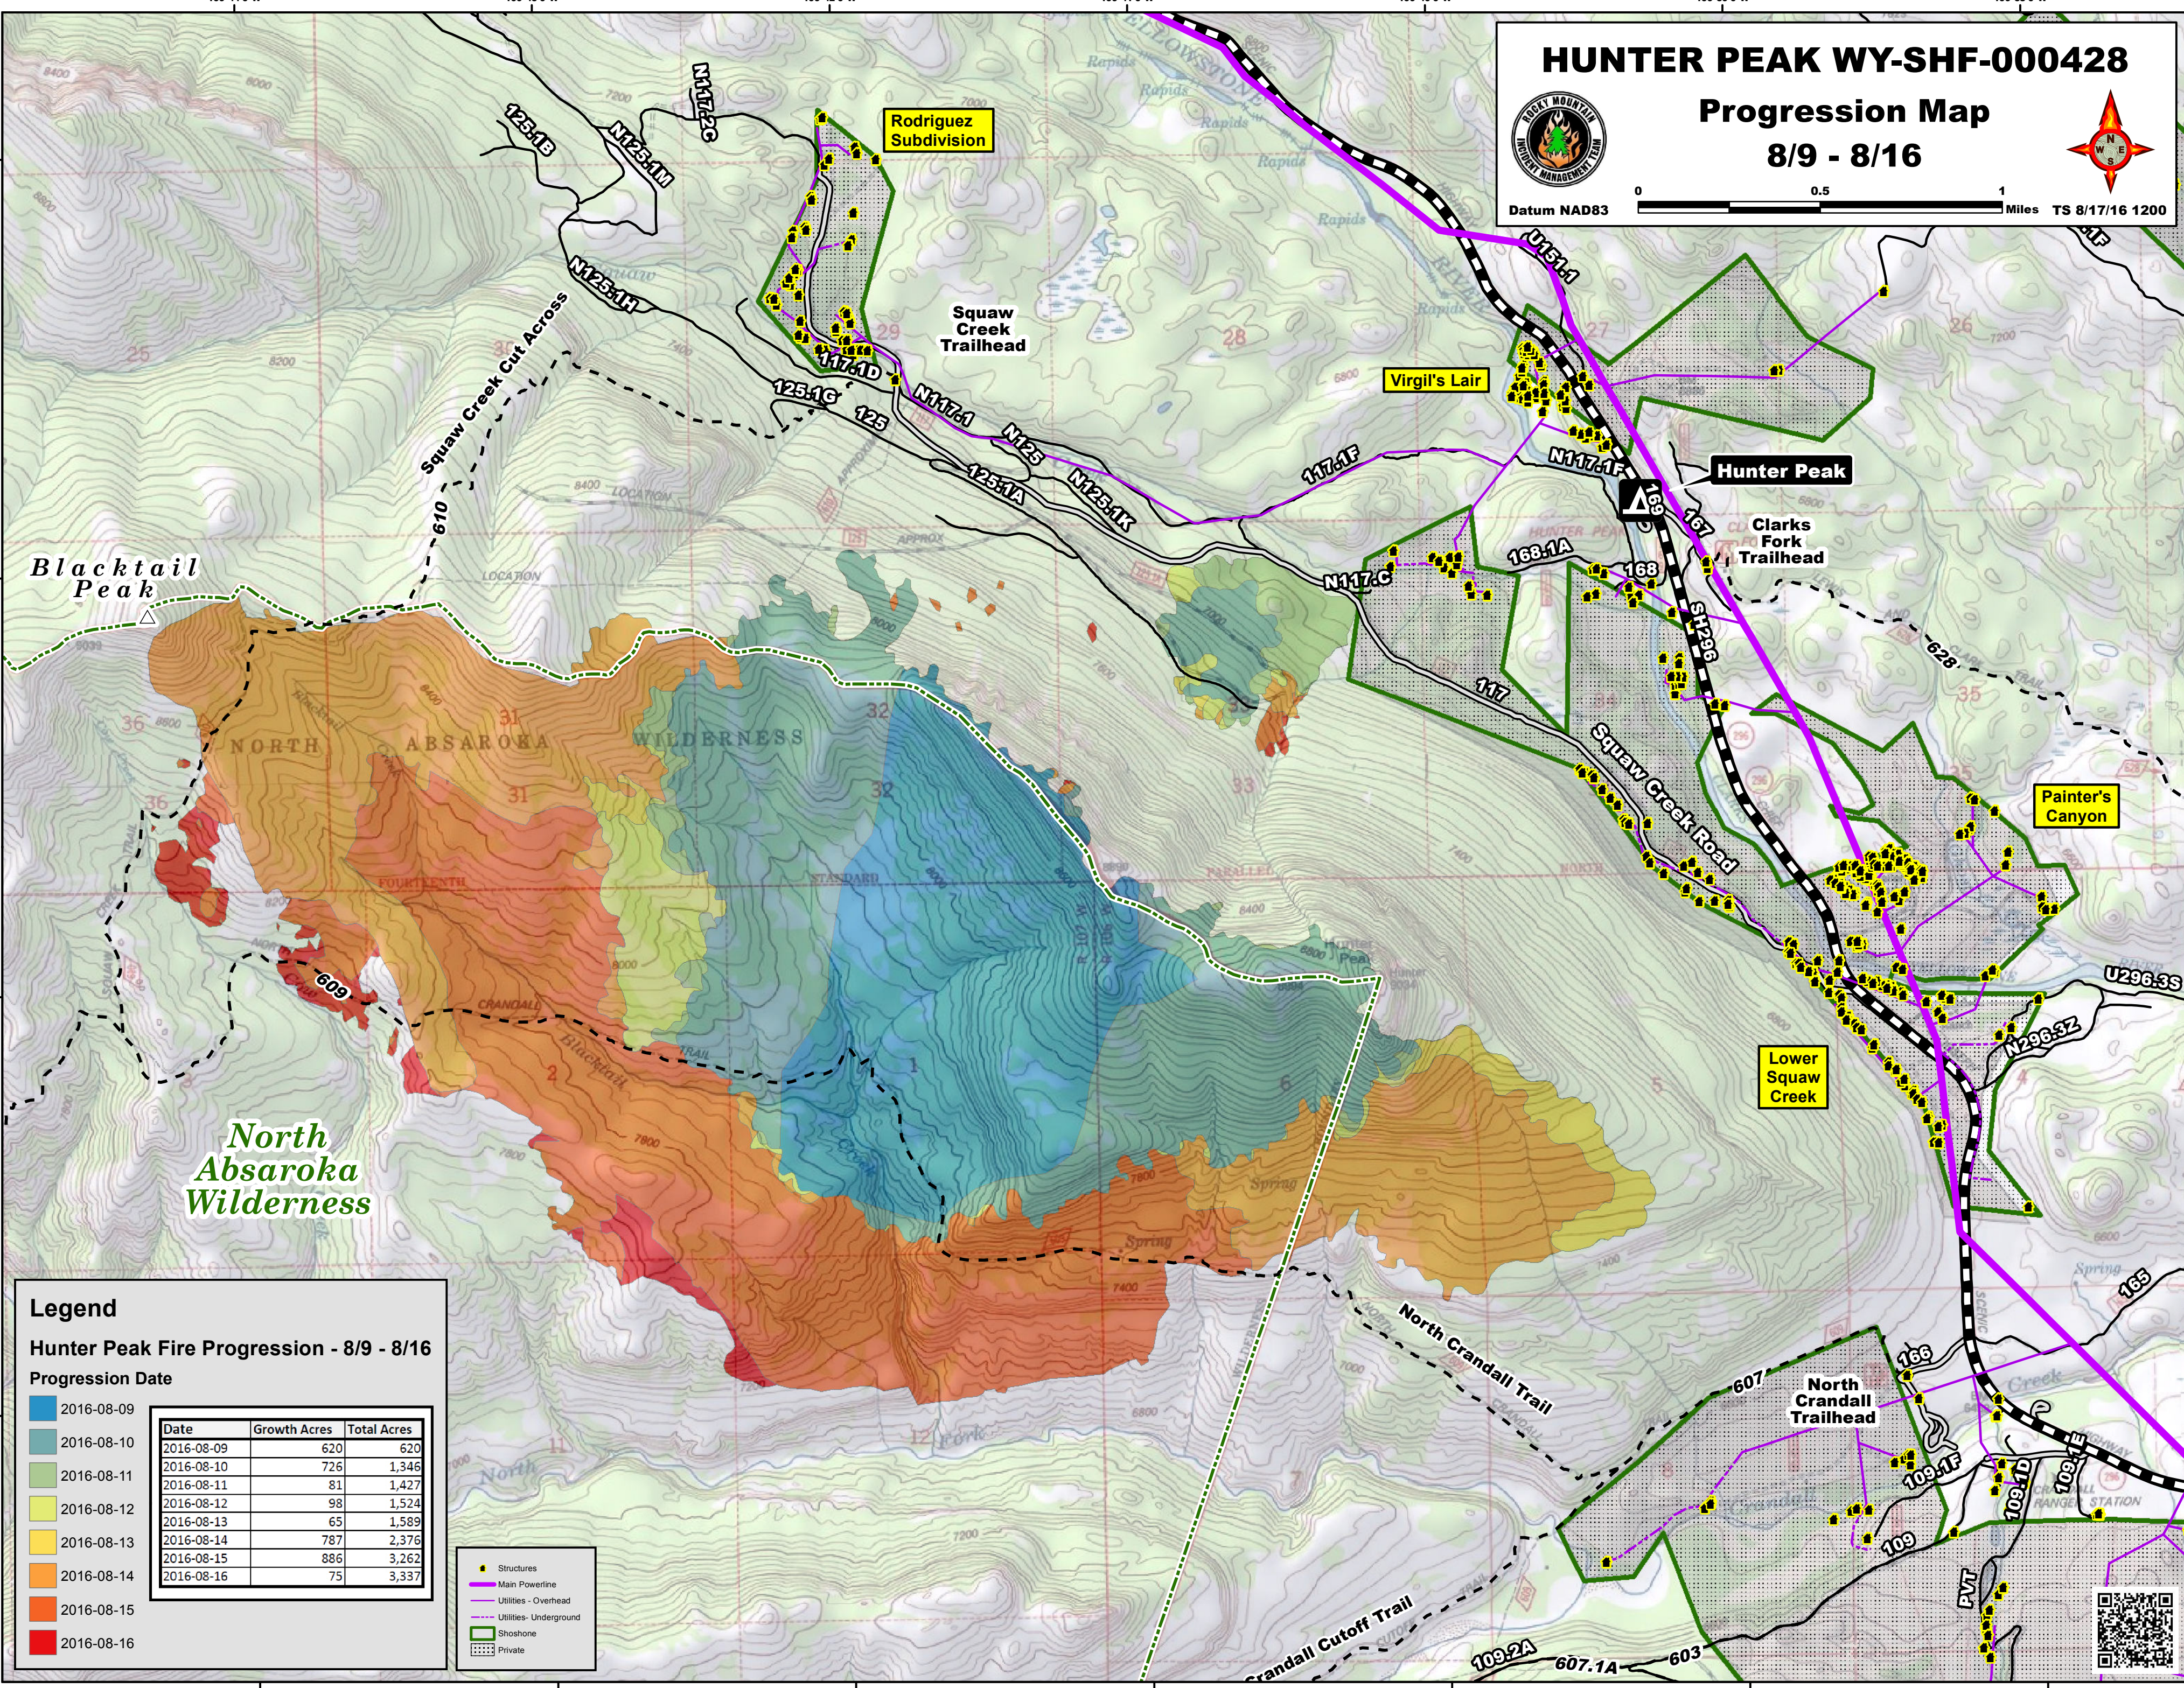

HUNTER PEAK WY-SHF-000428

Progression Map

8/9 - 8/16

Datum NAD83

Miles TS 8/17/16 1200

Legend

Hunter Peak Fire Progression - 8/9 - 8/16

Progression Date

Date	Growth Acres	Total Acres
2016-08-09	620	620
2016-08-10	726	1,346
2016-08-11	81	1,427
2016-08-12	98	1,524
2016-08-13	65	1,589
2016-08-14	787	2,376
2016-08-15	886	3,262
2016-08-16	75	3,337

- Structures
- Main Powerline
- Utilities - Overhead
- Utilities - Underground
- Shoshone
- Private