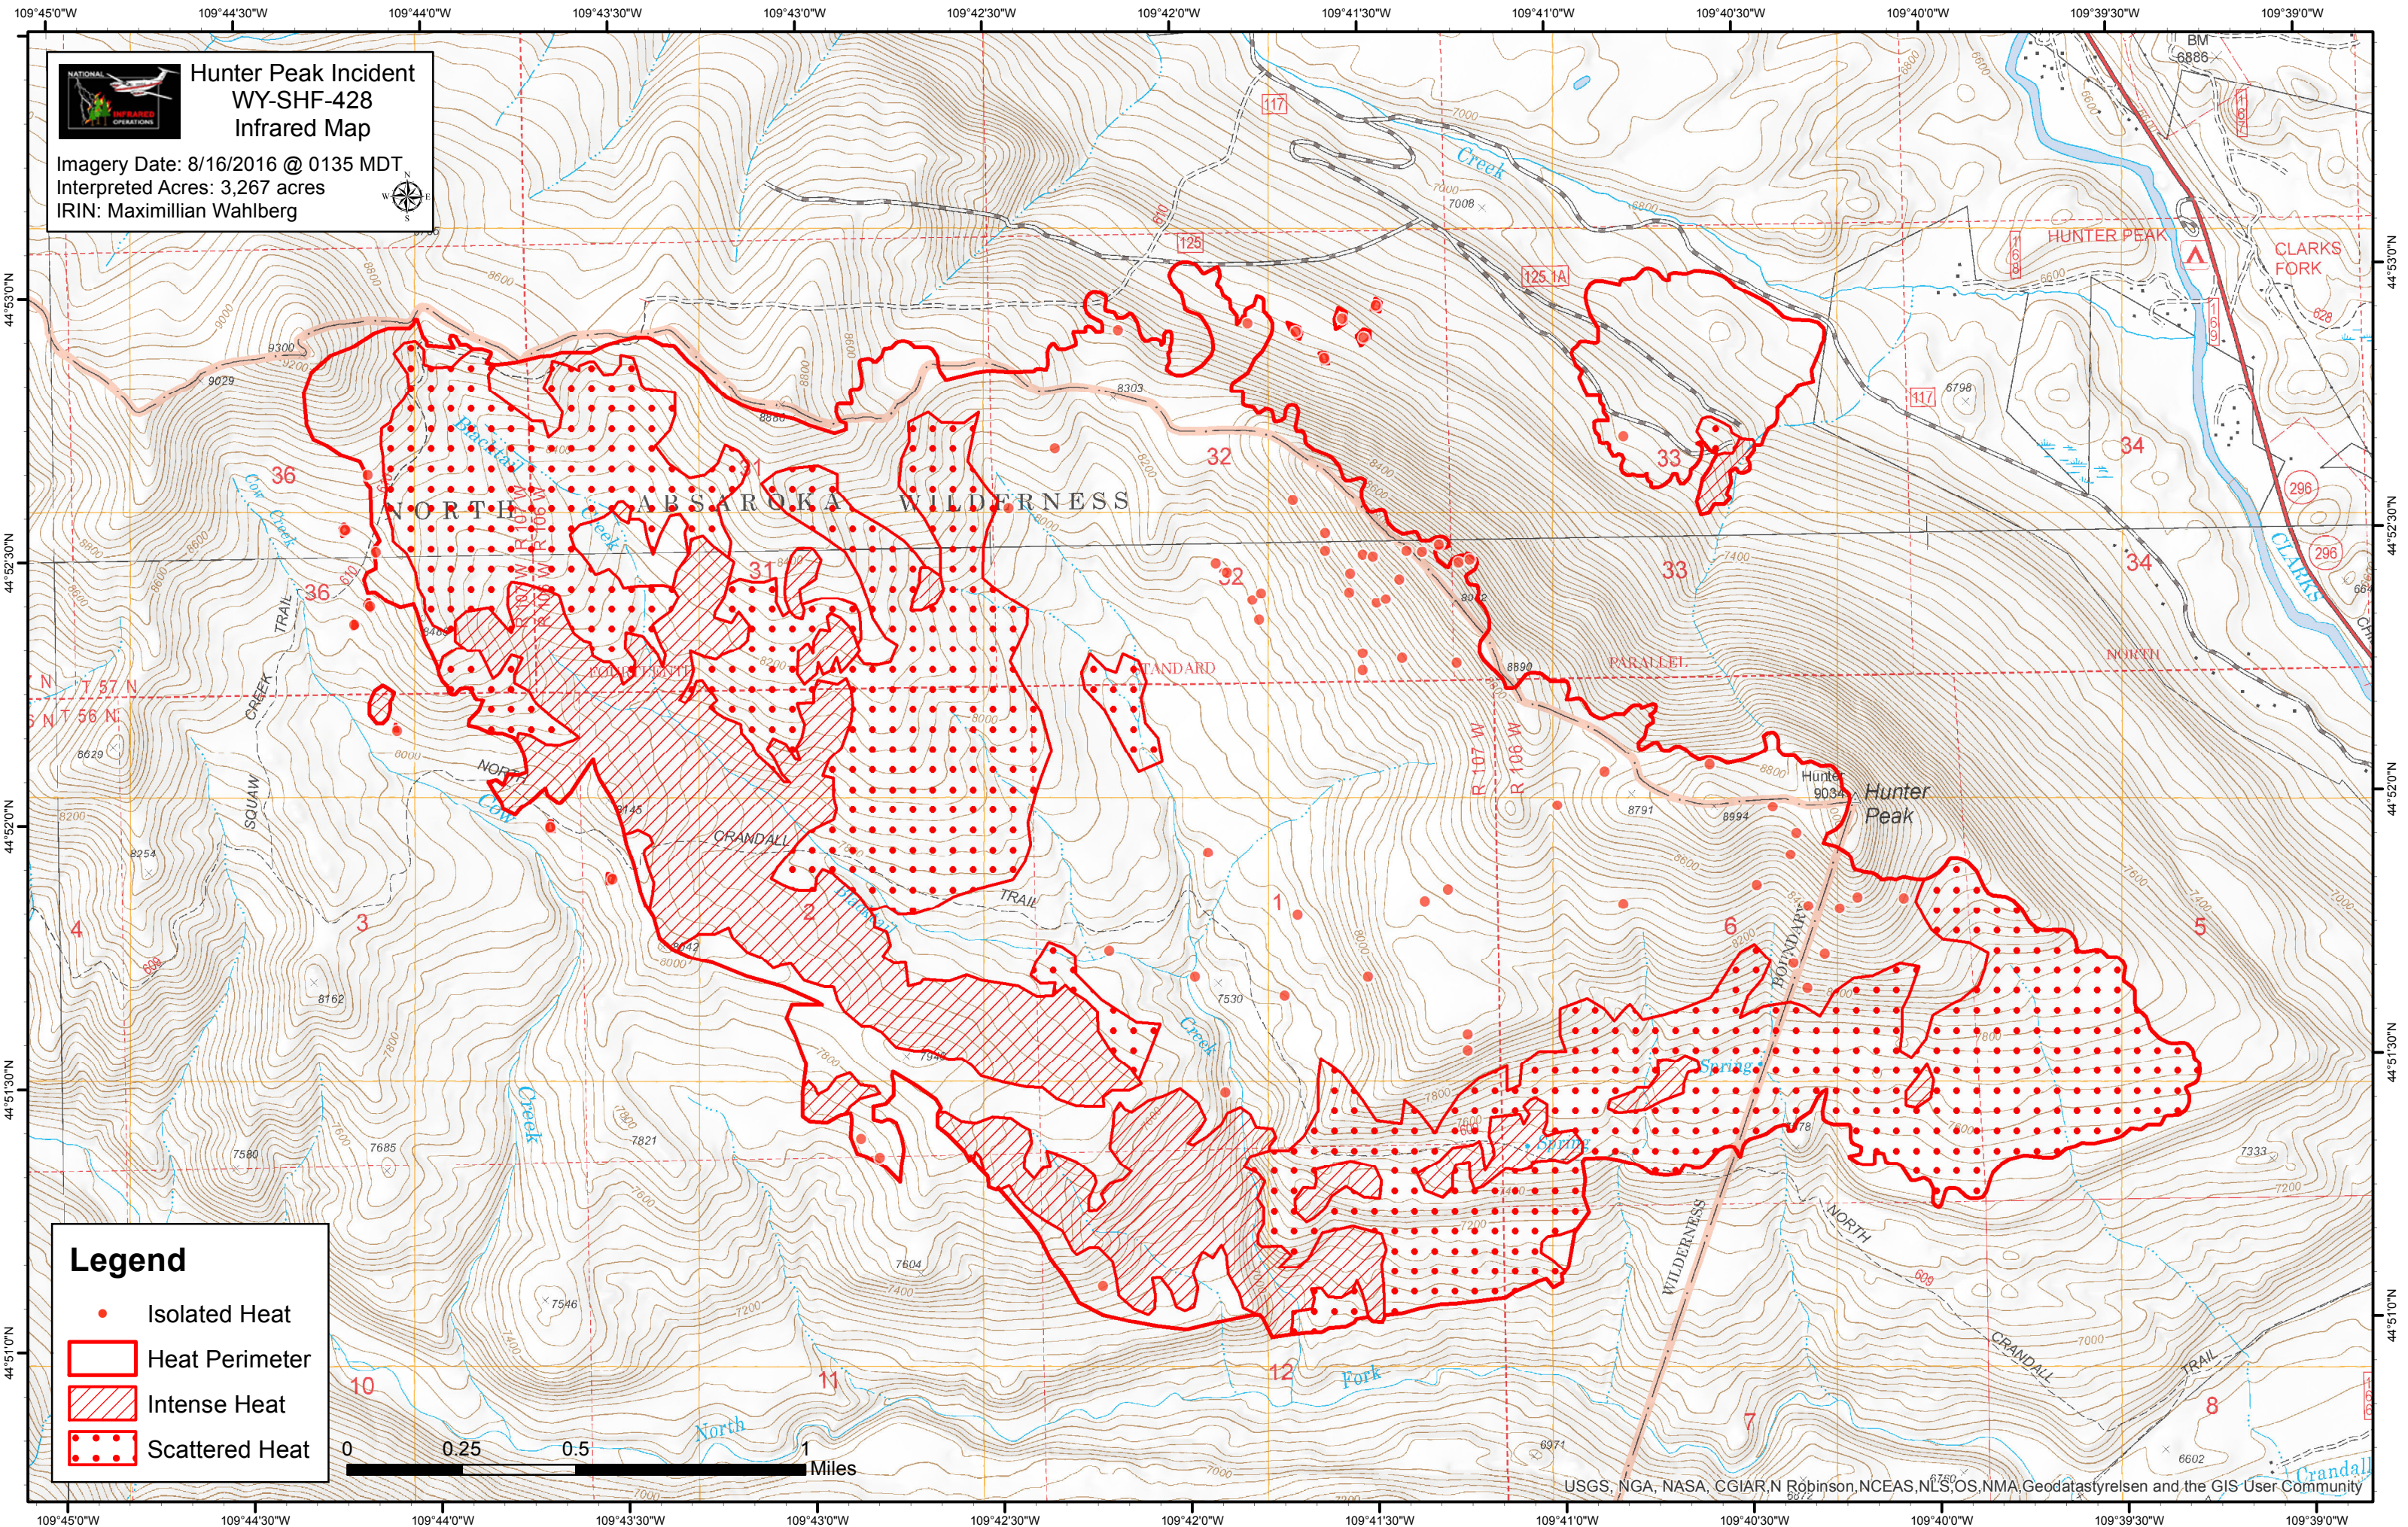

**Hunter Peak Incident  
WY-SHF-428  
Infrared Map**

Imagery Date: 8/16/2016 @ 0135 MDT  
Interpreted Acres: 3,267 acres  
IRIN: Maximillian Wahlberg

**Legend**

- Isolated Heat
- Heat Perimeter
- Intense Heat
- Scattered Heat

0 0.25 0.5 1 Miles