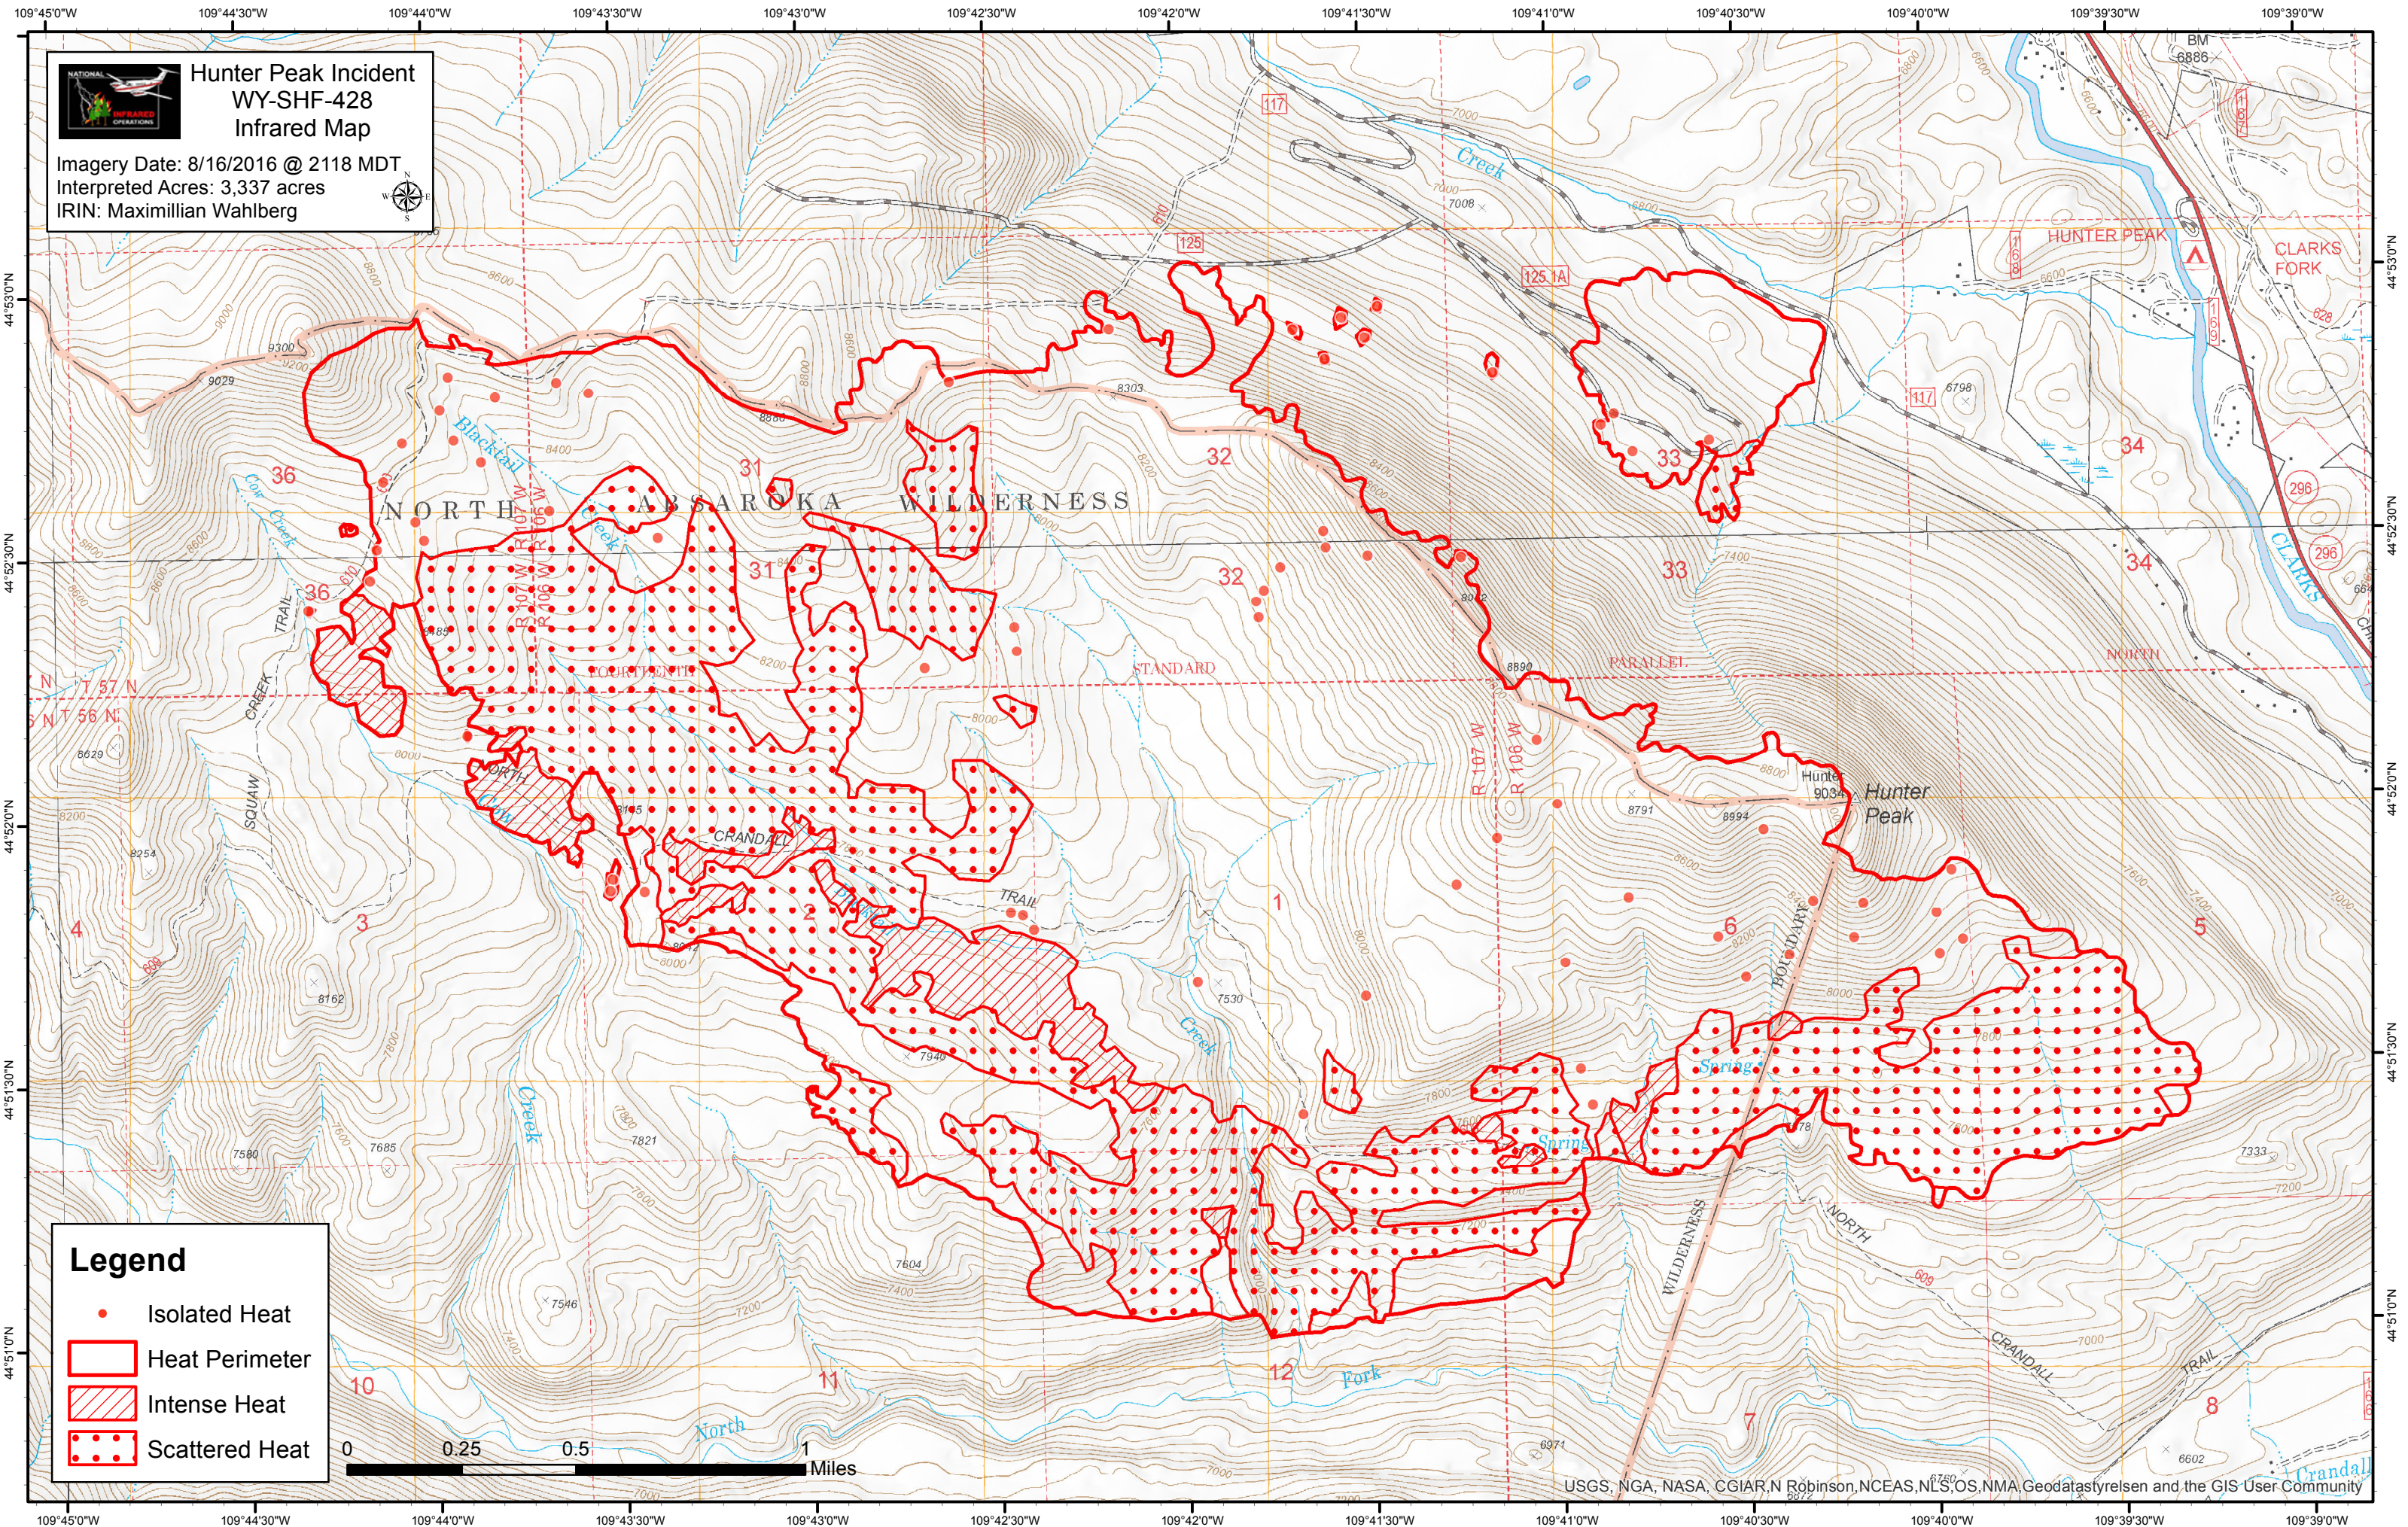

**Hunter Peak Incident
WY-SHF-428
Infrared Map**

Imagery Date: 8/16/2016 @ 2118 MDT
Interpreted Acres: 3,337 acres
IRIN: Maximillian Wahlberg

Legend

- Isolated Heat
- Heat Perimeter
- Intense Heat
- Scattered Heat