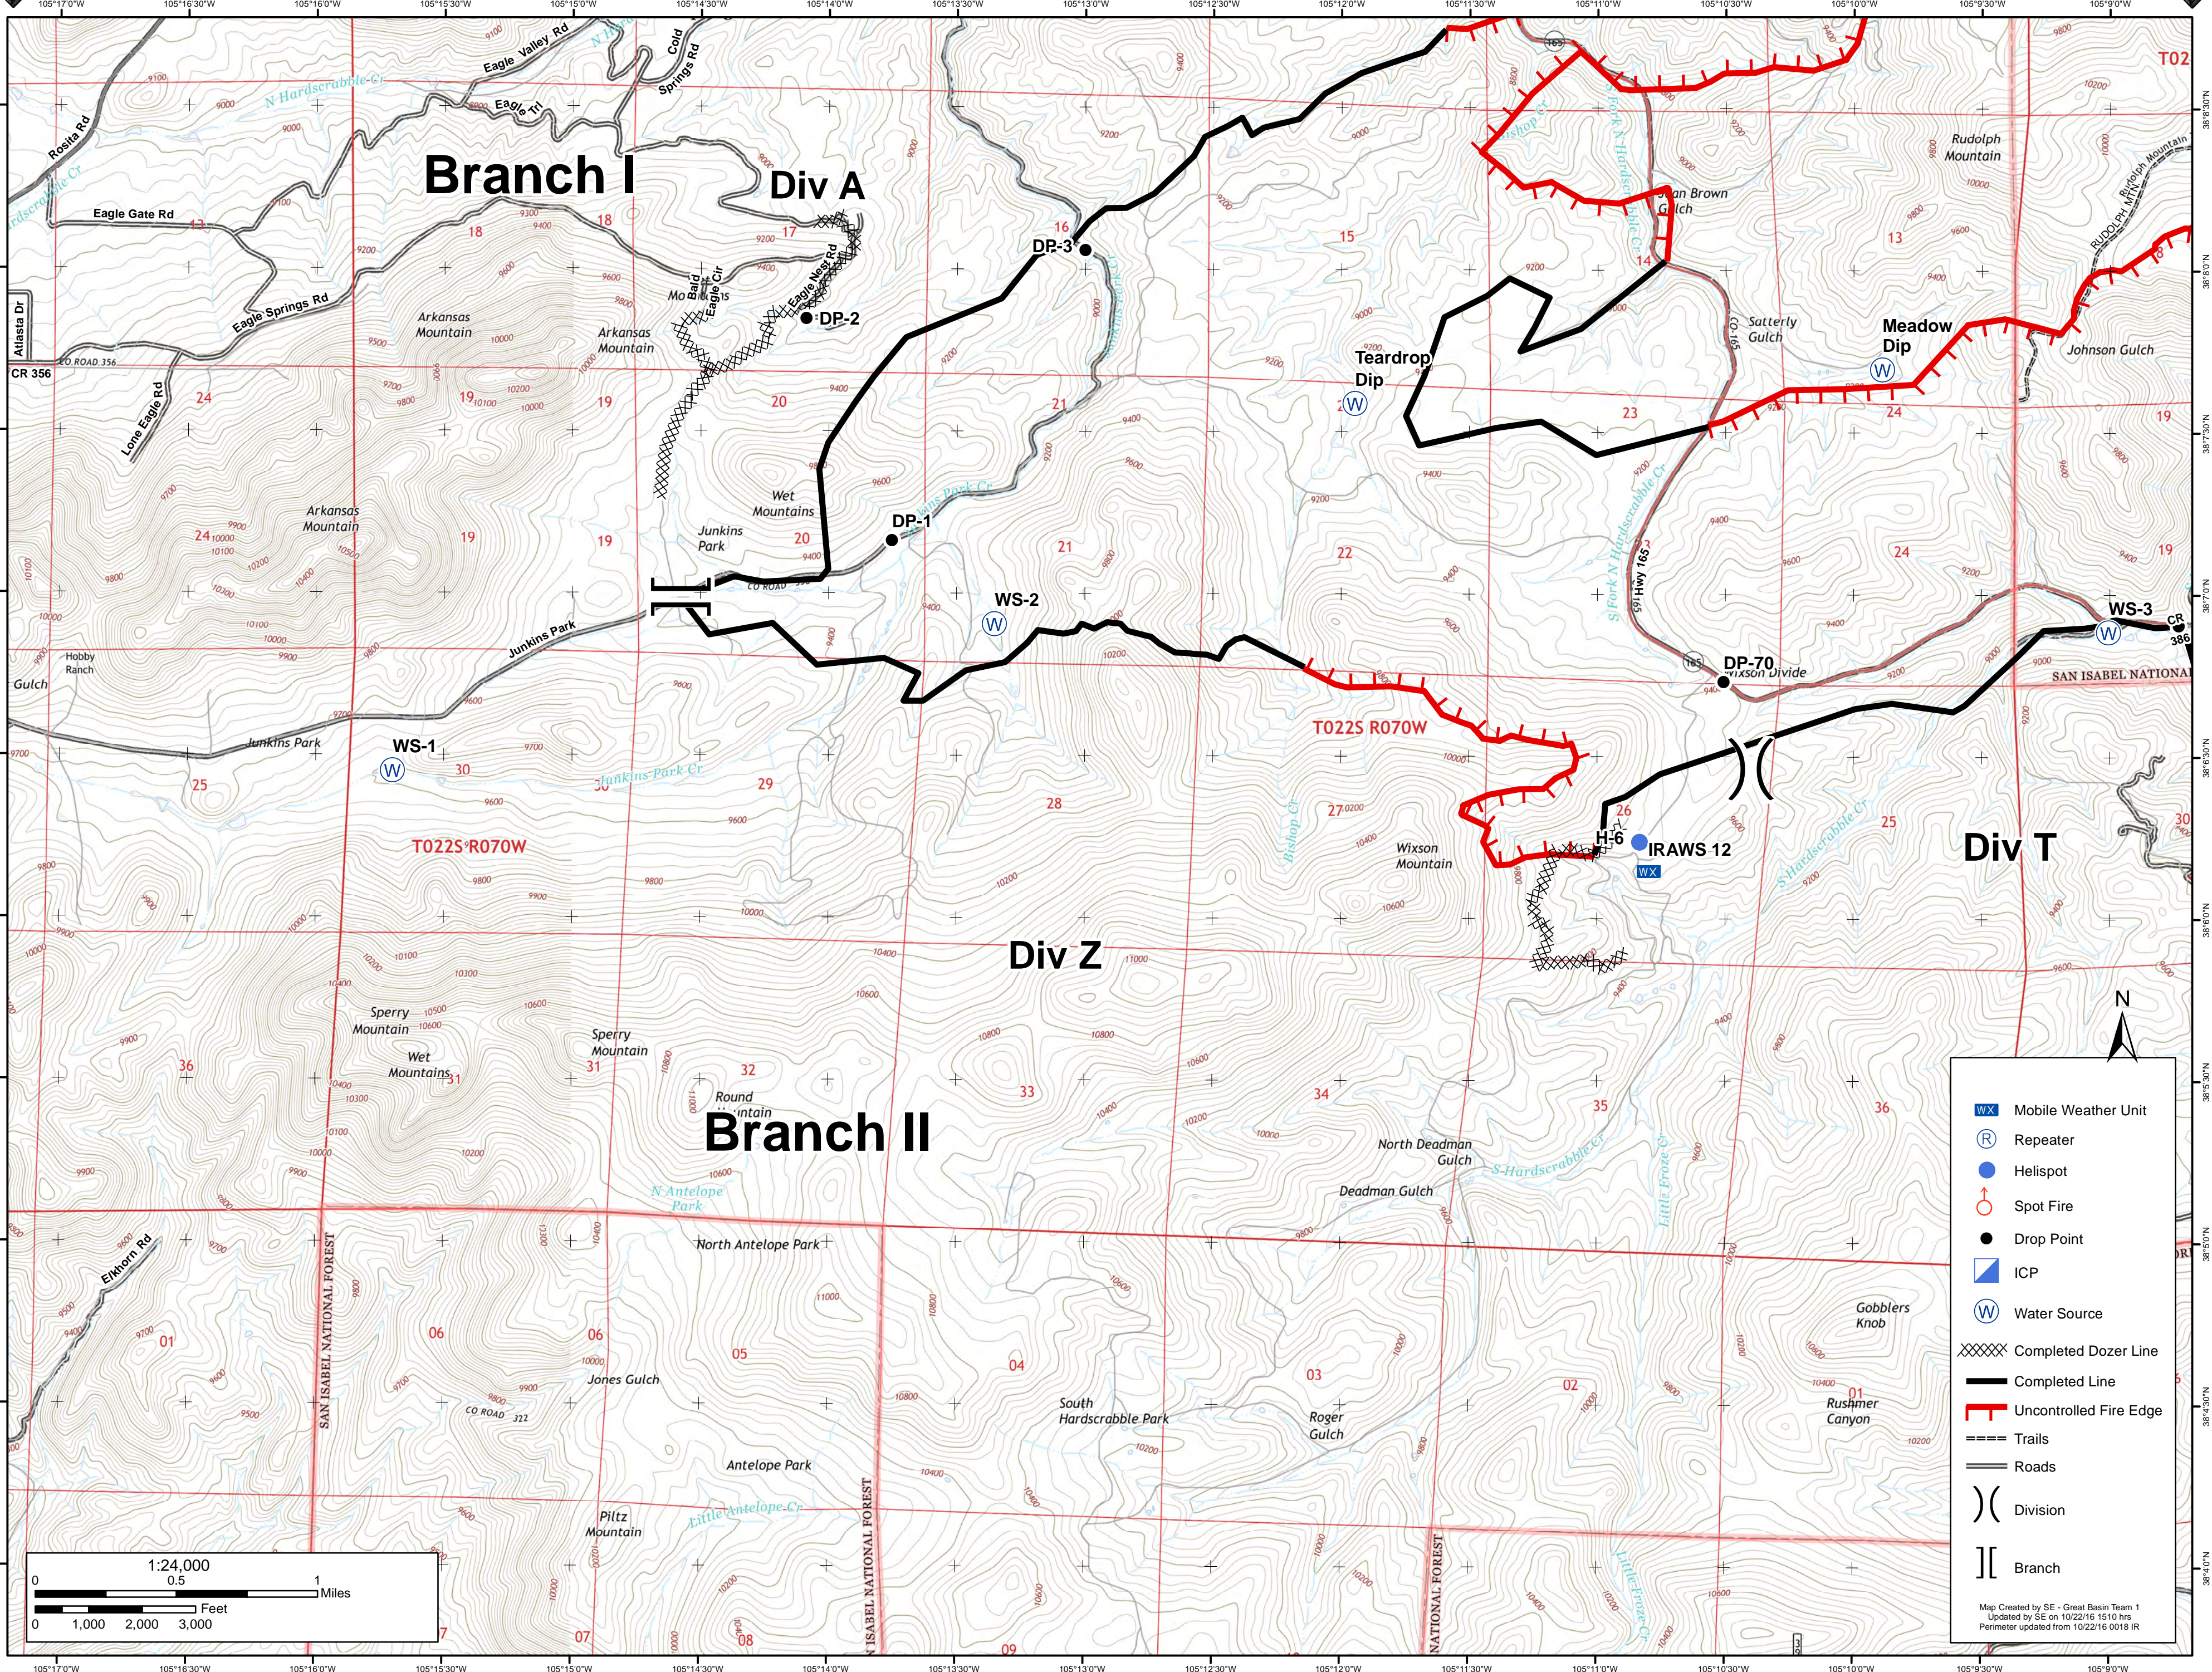

18,099 Acres

Junkins Fire Divison Z

October 23rd, 2016

Legend

- Mobile Weather Unit
- Repeater
- Helispot
- Spot Fire
- Drop Point
- ICP
- Water Source
- Completed Dozer Line
- Completed Line
- Uncontrolled Fire Edge
- Trails
- Roads
- Division
- Branch

Map Created by SE - Great Basin Team 1
 Updated by SE on 10/22/16 1510 hrs
 Perimeter updated from 10/22/16 0018 IR