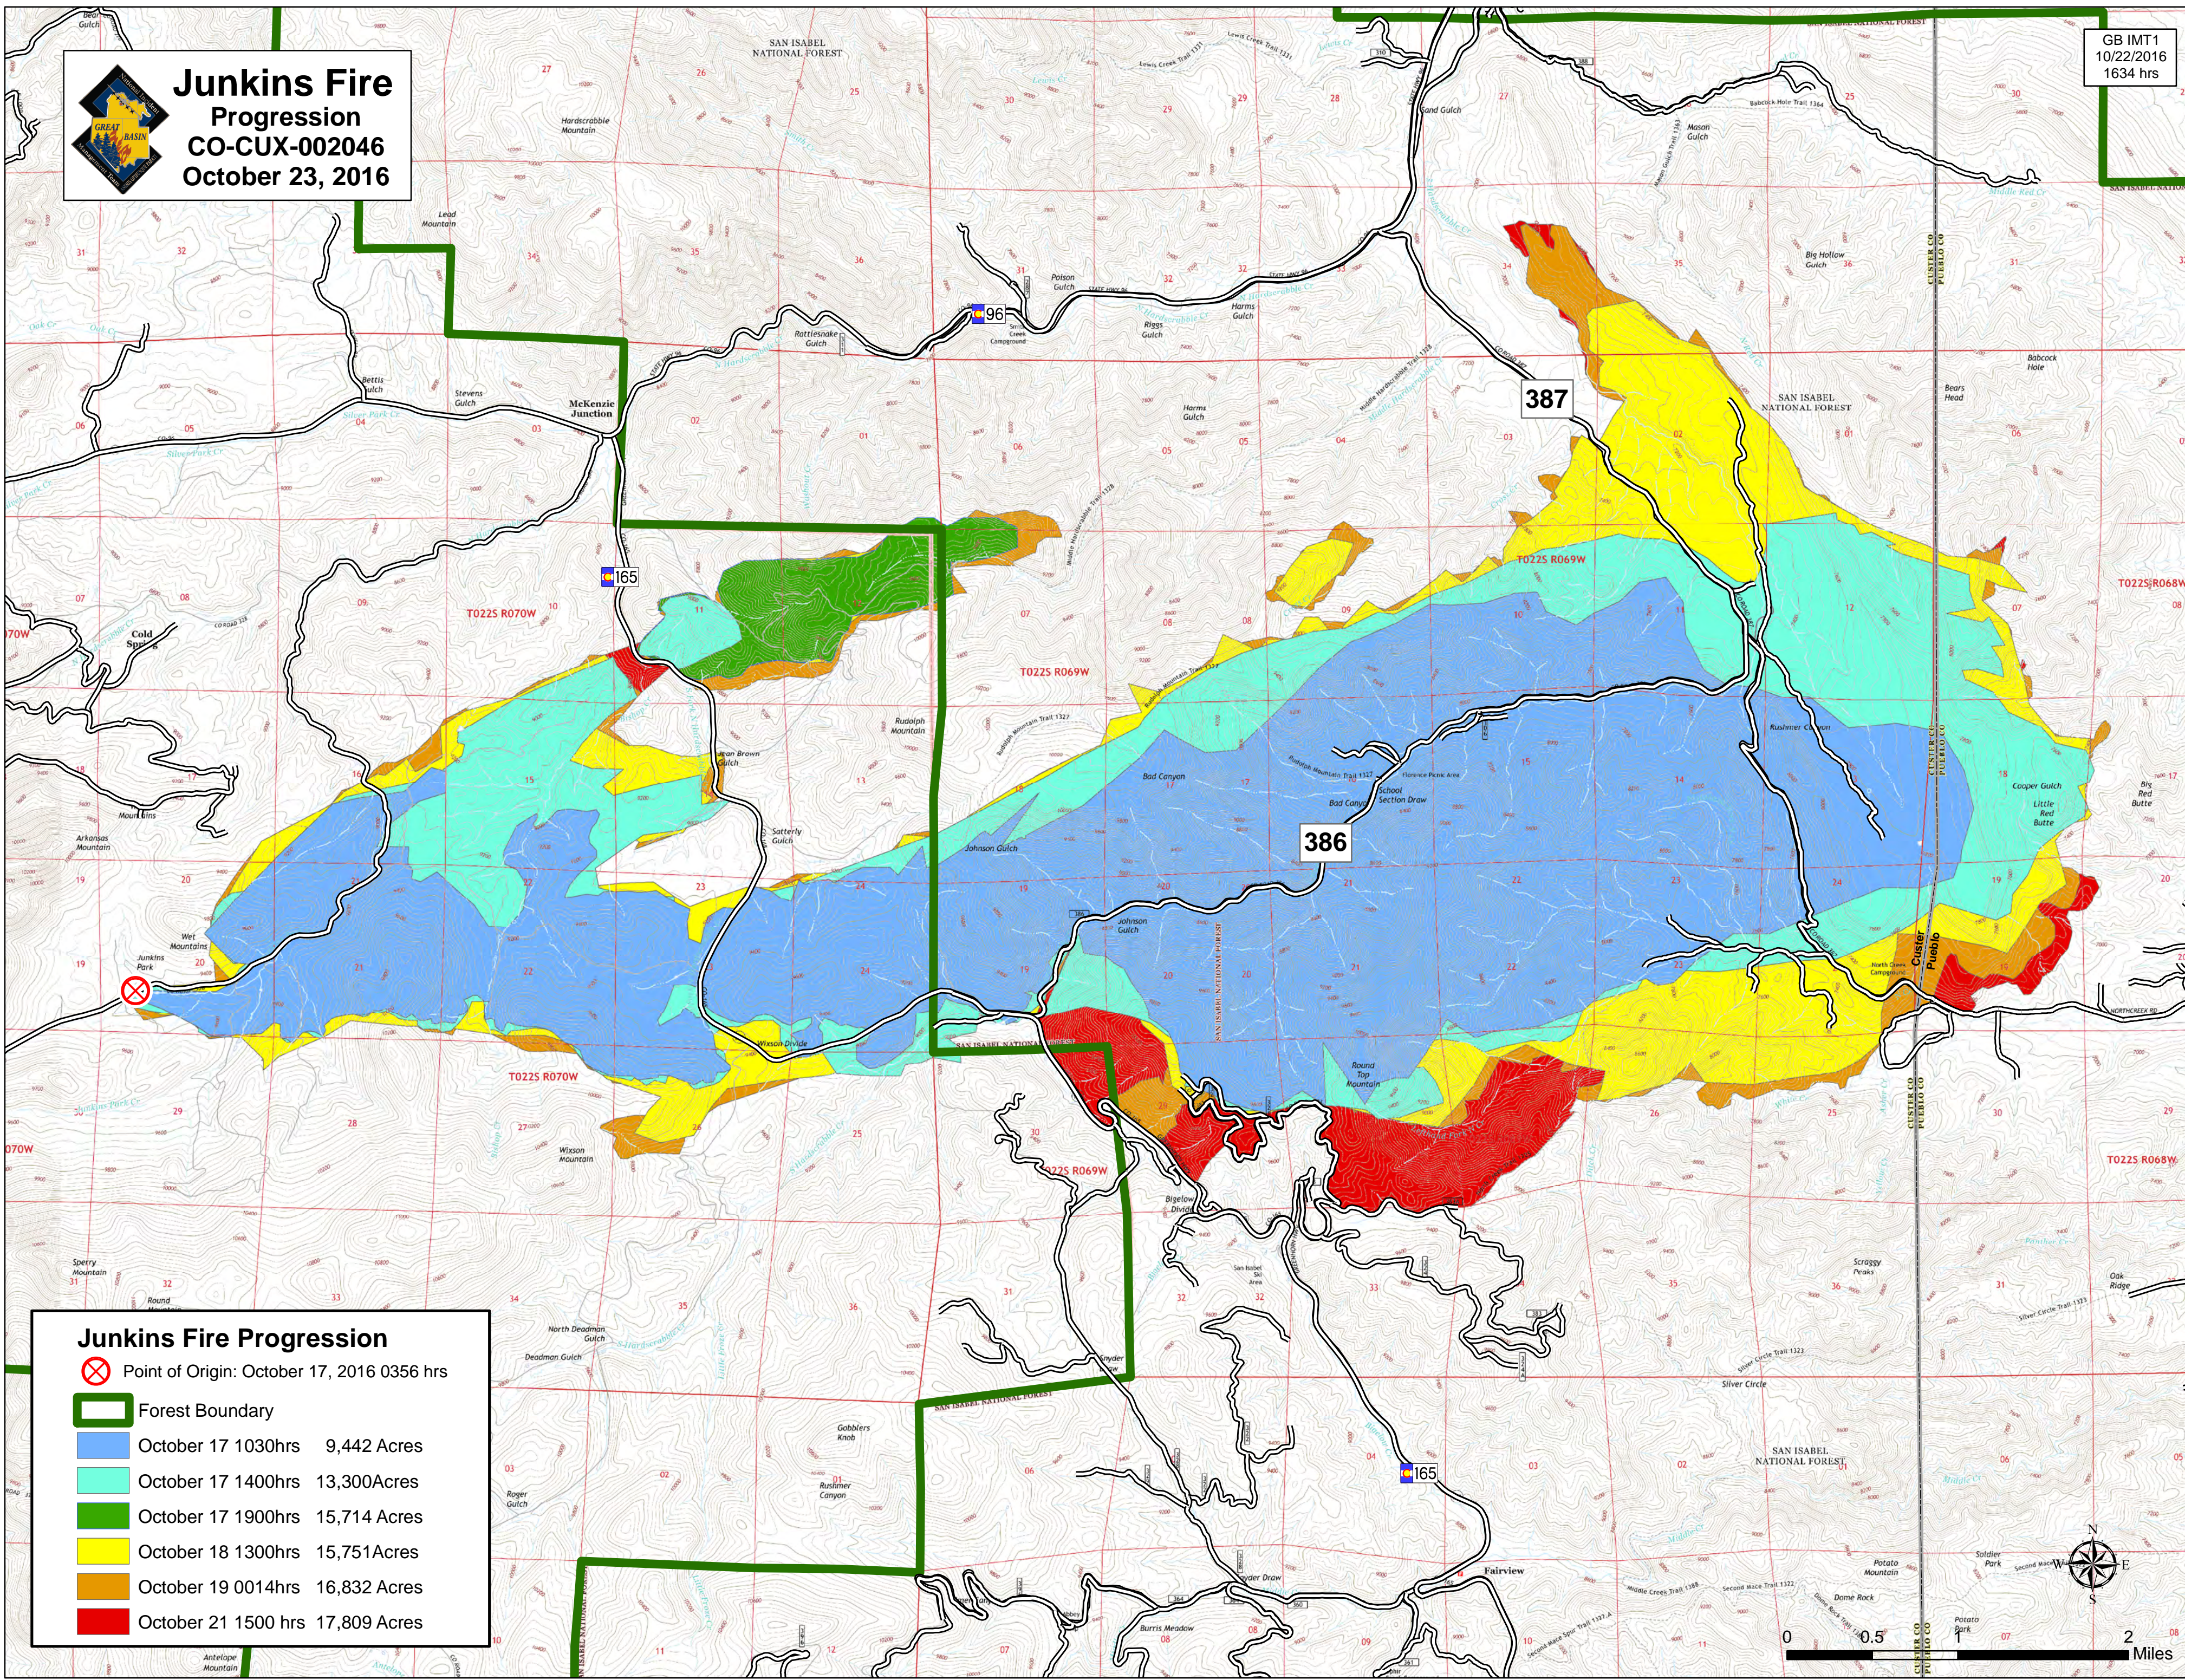

# Junkins Fire Progression

CO-CUX-002046  
October 23, 2016

## Junkins Fire Progression

- Point of Origin: October 17, 2016 0356 hrs
- Forest Boundary
- October 17 1030hrs 9,442 Acres
- October 17 1400hrs 13,300 Acres
- October 17 1900hrs 15,714 Acres
- October 18 1300hrs 15,751 Acres
- October 19 0014hrs 16,832 Acres
- October 21 1500 hrs 17,809 Acres