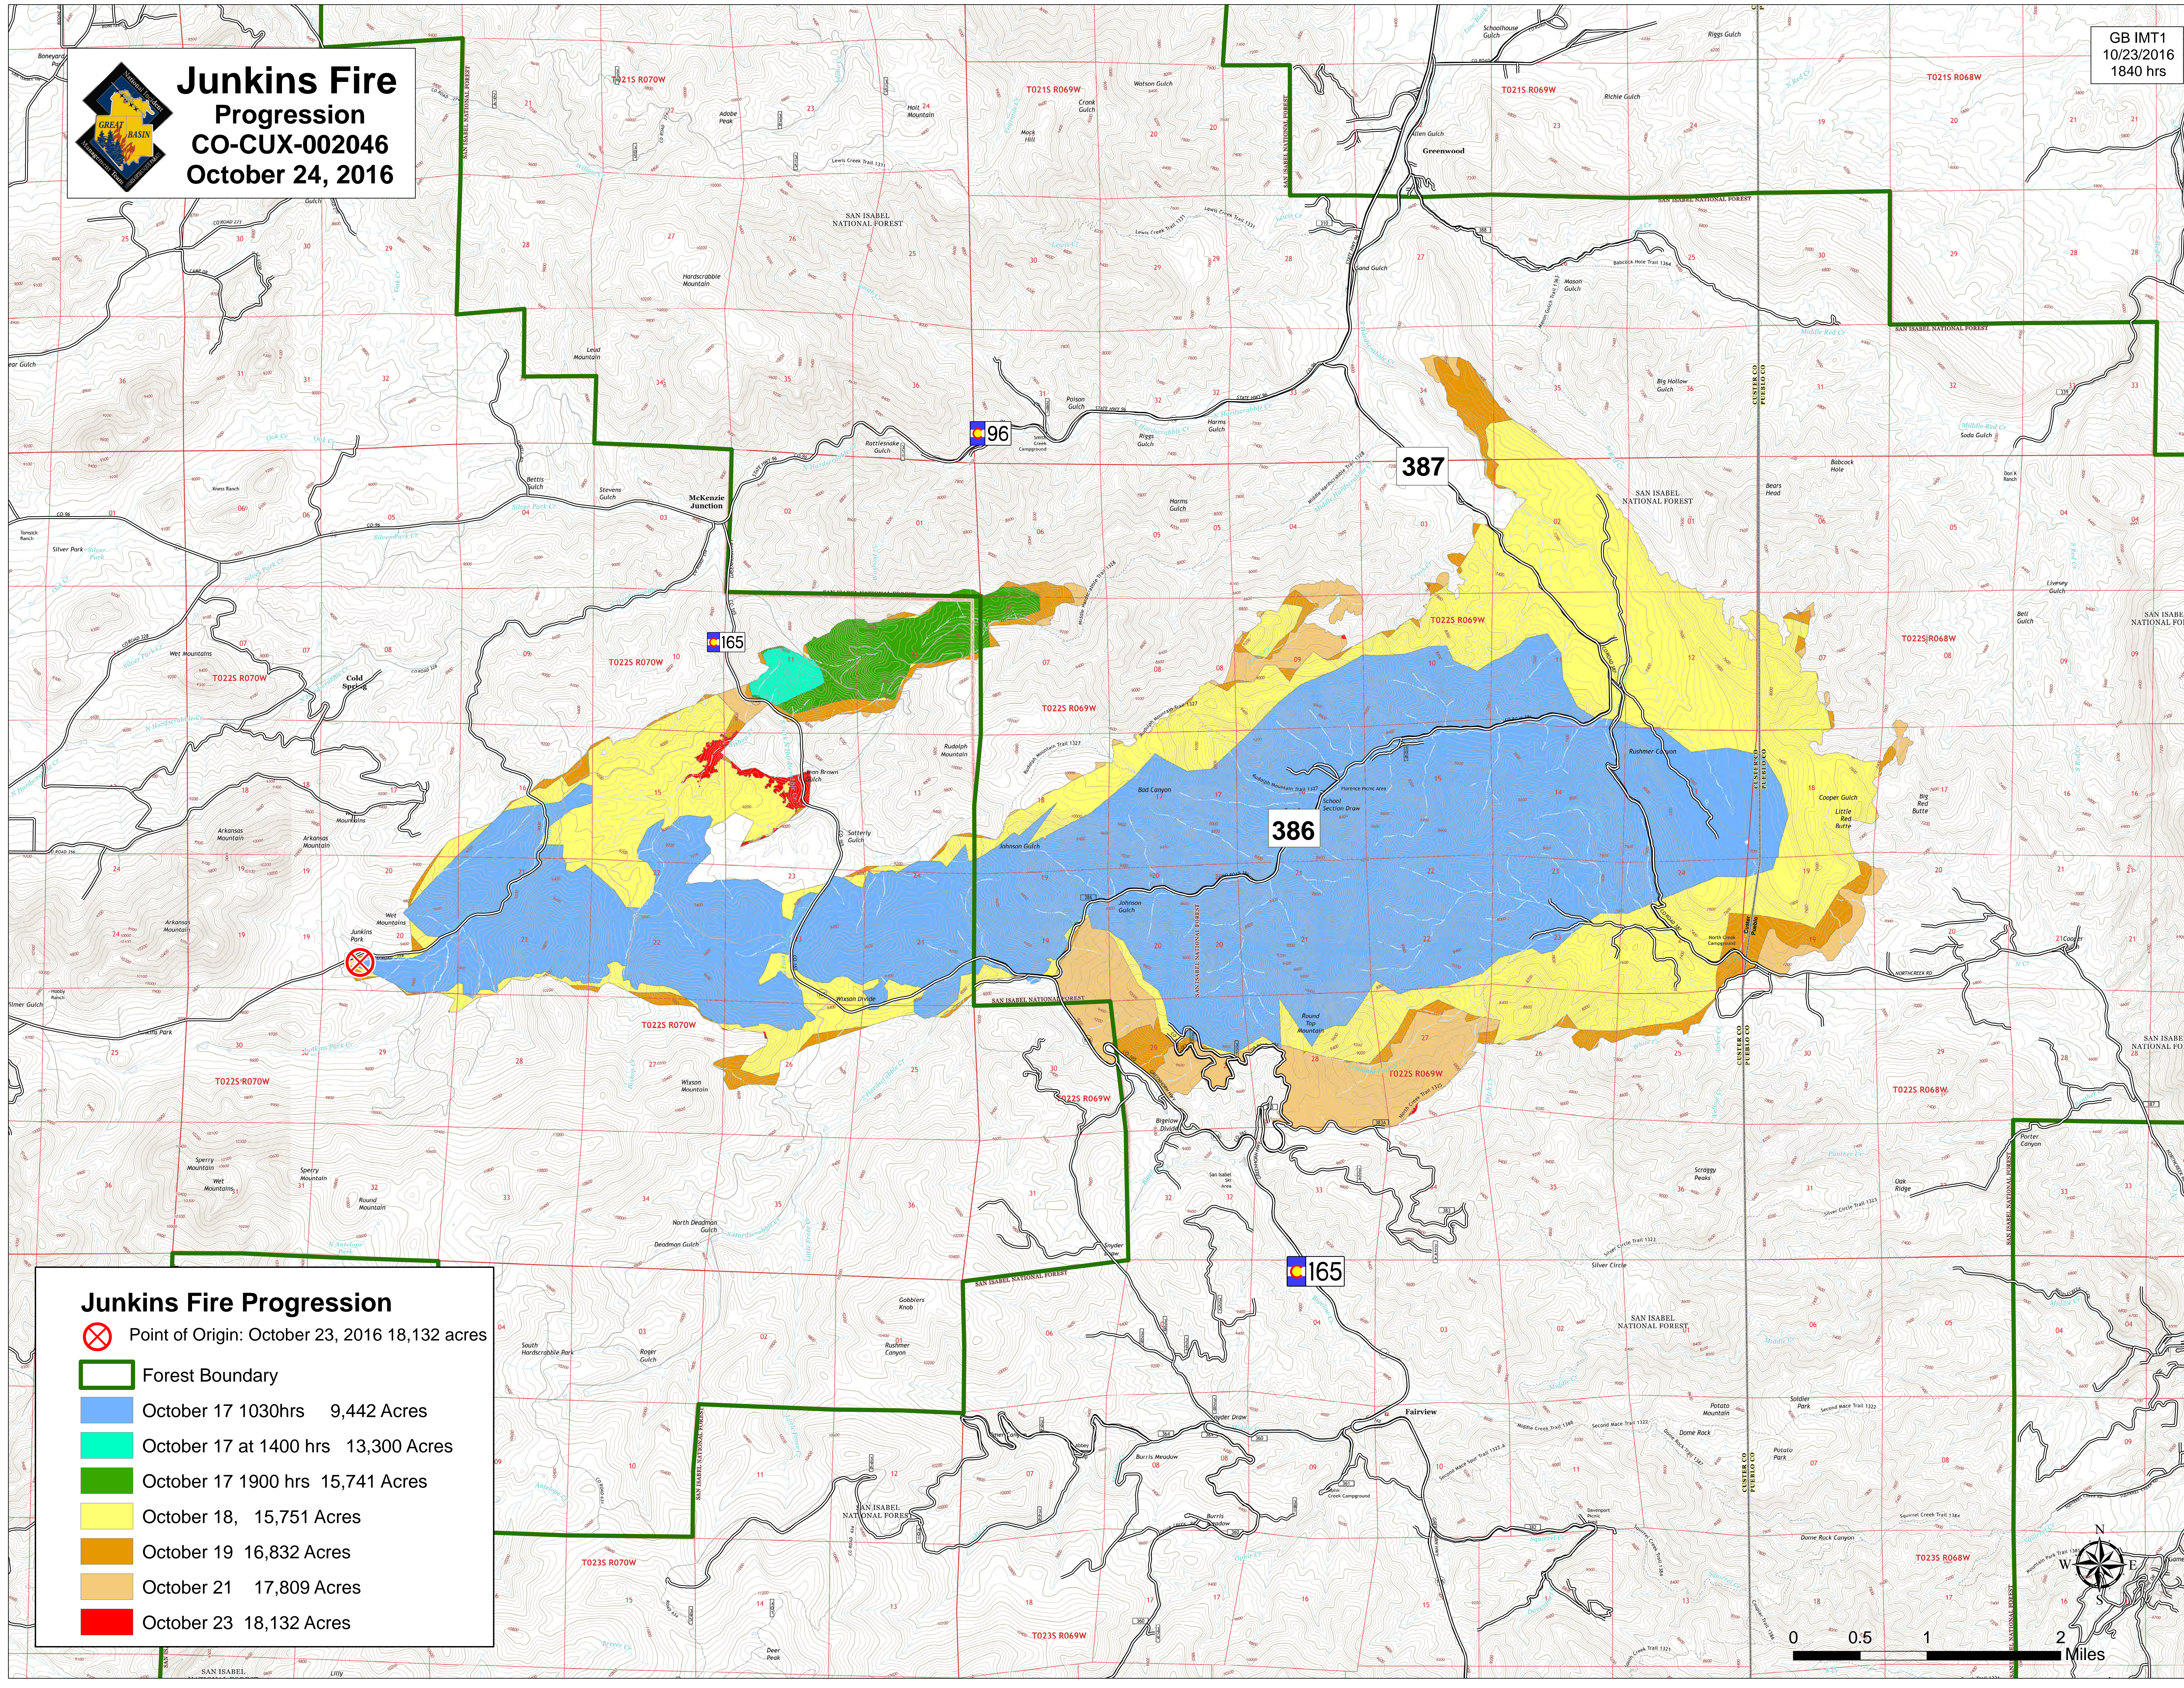

Junkins Fire Progression

CO-CUX-002046

October 24, 2016

Junkins Fire Progression

- Point of Origin: October 23, 2016 18,132 acres
- Forest Boundary
- October 17 1030hrs 9,442 Acres
- October 17 at 1400 hrs 13,300 Acres
- October 17 1900 hrs 15,741 Acres
- October 18, 15,751 Acres
- October 19 16,832 Acres
- October 21 17,809 Acres
- October 23 18,132 Acres