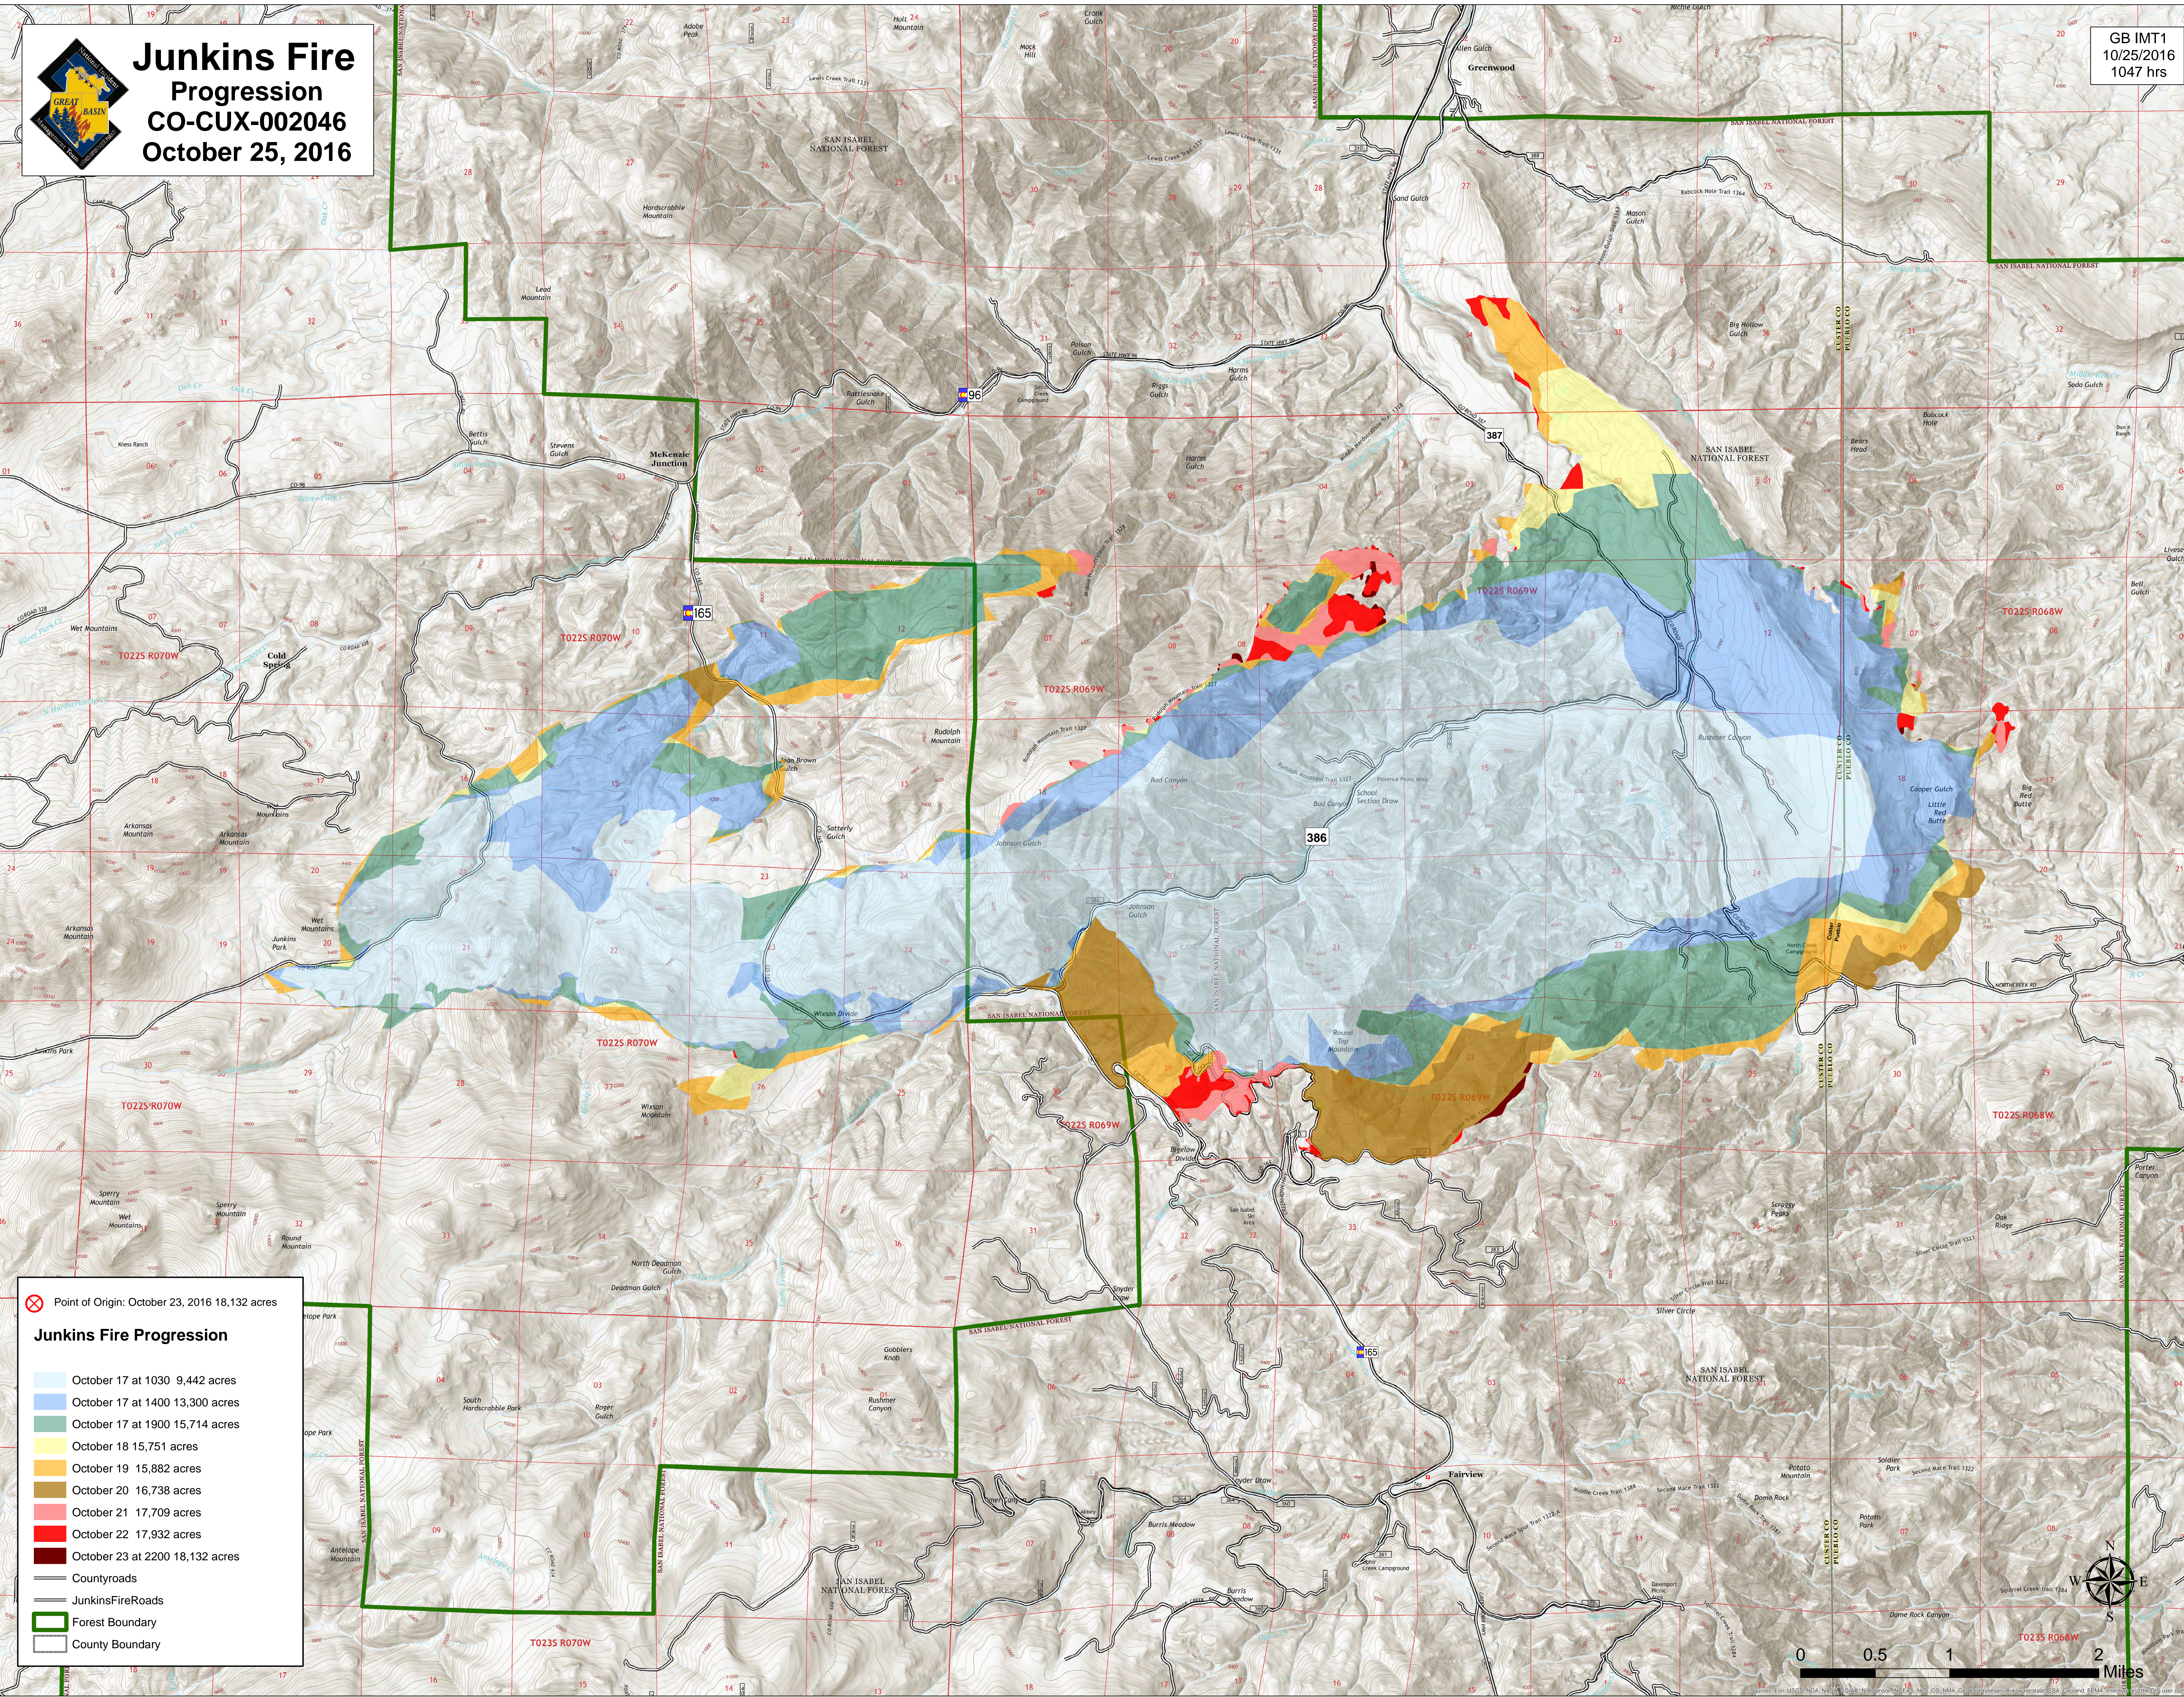

Junkins Fire Progression

CO-CUX-002046

October 25, 2016

GB IMT1
10/25/2016
1047 hrs

⊗ Point of Origin: October 23, 2016 18,132 acres

Junkins Fire Progression

- October 17 at 1030 9,442 acres
- October 17 at 1400 13,300 acres
- October 17 at 1900 15,714 acres
- October 18 15,751 acres
- October 19 15,882 acres
- October 20 16,738 acres
- October 21 17,709 acres
- October 22 17,932 acres
- October 23 at 2200 18,132 acres

- Countyroads
- JunkinsFireRoads
- Forest Boundary
- County Boundary